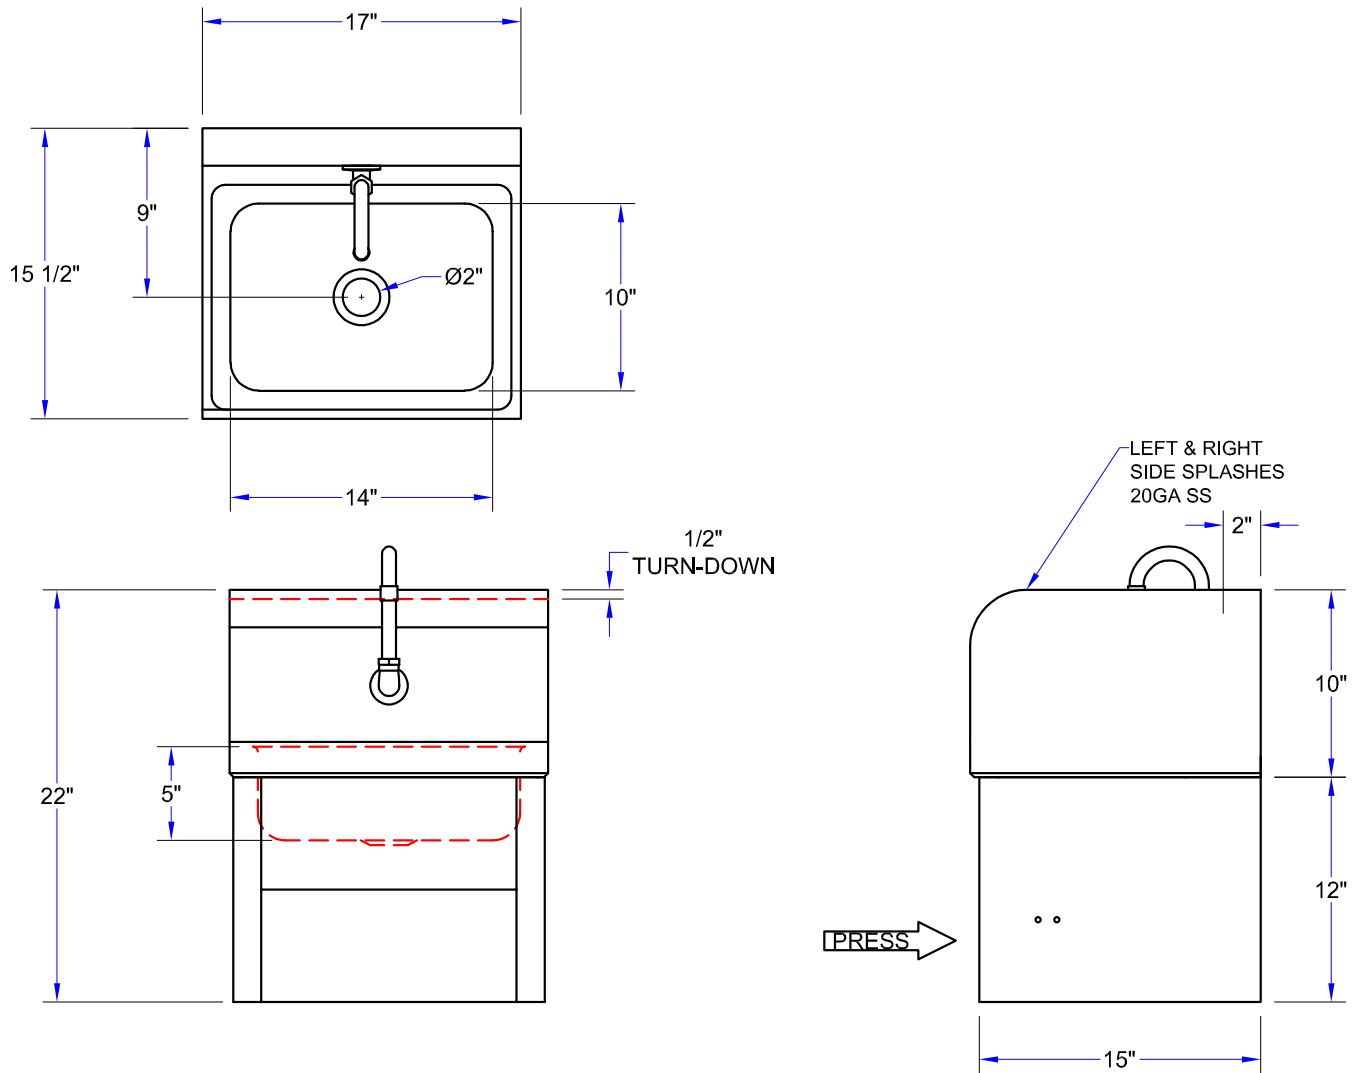

## "PBHS-W-KV1APS-SS" PRO-BOWL HAND SINKS

MODEL	BOWL SIZE (L X W X H)	OVERALL SINK SIZE (L X W X H)	WEIGHT (LBS)
PBHS-W-1410-KV1APS-SS	14"x10"x5"	17"x15-1/2"x22"	20

ALL DIMENSIONS ARE TYPICAL. TOLERANCE +/- .500". JOHN BOOS & CO. RESERVES THE RIGHT TO CHANGE SPECIFICATIONS WITHOUT NOTICE.