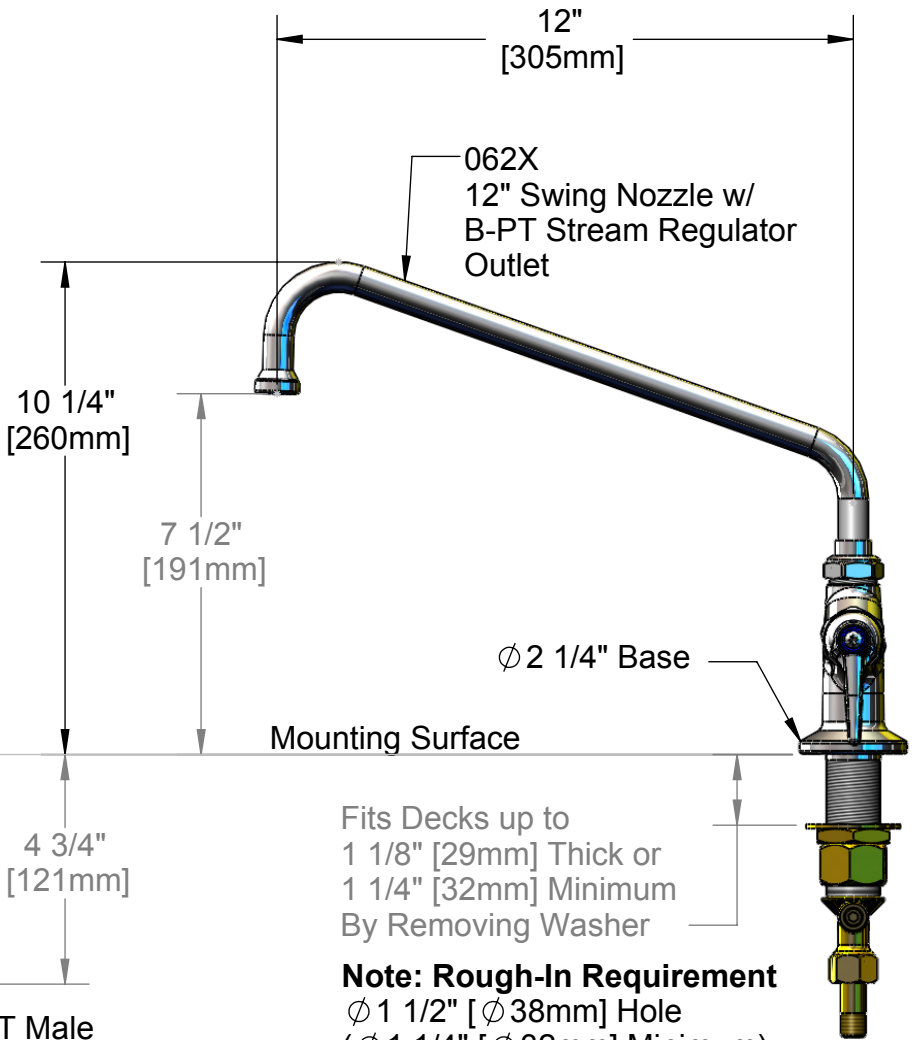

**ADA Compliant**

150A Tailpiece and Nut  
for 1/4" NPT Connection

Top View  
Less Nozzle

Lever Handles  
w/ Color Coded  
Indexes

Nozzle not  
Shown

Fits Decks up to  
1 1/8" [29mm] Thick or  
1 1/4" [32mm] Minimum  
By Removing Washer

**Note: Rough-In Requirement**  
Ø 1 1/2" [Ø 38mm] Hole  
(Ø 1 1/4" [Ø 32mm] Minimum)

Product Specifications:

**Double Pantry Faucet w/ 12" Swing Nozzle,  
B-PT Stream Regulator & Lever Handles**

Drawn KJG	Checked DHL	Approved JHB
Scale: 1:4	Date: 3/20/08	

ITEM NO.	SALES NO.	DESCRIPTION
1	000922-45	Lever Handle Screw
2	001661-45	Red Index-HW
3	005960-40	Spindle Asm, Eterna "Hot"
4	009638-45	Washer
5	B-PT	Stream Regulator Assembly
6	062X	12" Swing Nozzle Assembly
7	009538-45	Swivel Washer
8	011429-45	Swivel Sleeves (2)
9	001074-45	O-Ring
10	005959-40	Spindle Asm. Eterna "Cold"
11	001660-45	Blue Index-CW
12	001638-45	Lever Handle
13	007365-45	Lock Washer
14	000965-45	Lock Nut
15	000736-20	Spreader Coupler Nut
16	009634-45	Spreader Washer
17	002898-40	4" Spreader Unit
18	150A	Bag of (1) Nut & (1) Tailpiece

Product Specifications:

Double Pantry Faucet w/ 12" Swing Nozzle,  
B-PT Stream Regulator & Lever Handles

Drawn KJG	Checked DHL	Approved JHB
Scale: NTS		Date: 3/20/08