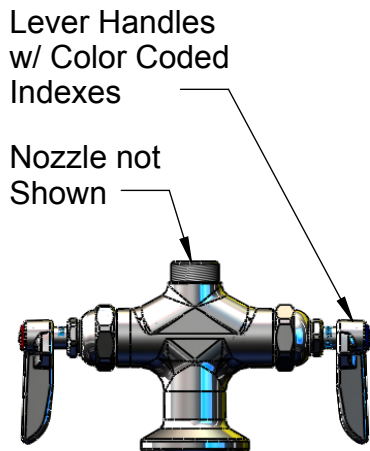

**ADA Compliant**

150A Tailpiece and Nut  
for 1/4" NPT Connection

Top View  
Less Nozzle

Lever Handles  
w/ Color Coded  
Indexes

Nozzle not  
Shown

Fits Decks up to  
1 1/8" [29mm] Thick or  
1 1/4" [32mm] Minimum  
By Removing Washer

**Note: Rough-In Requirement**  
Ø 1 1/2" [Ø 38mm] Hole  
(Ø 1 1/4" [Ø 32mm] Minimum)

Product Specifications:

**Double Pantry Faucet w/ 12" Swing Nozzle,  
B-PT Stream Regulator & Lever Handles**

Drawn KJG	Checked DHL	Approved JHB
Scale: 1:4	Date: 3/20/08	