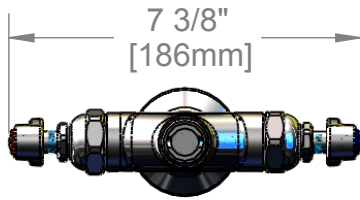

**ADA Compliant**

150A Tailpiece and Nut  
for 1/4" NPT Connection

Top View  
Less Nozzle

Lever Handles  
w/ Color Coded  
Indexes

Nozzle not  
Shown

Fits Decks up to  
1 1/8" [29mm] Thick or  
1 1/4" [32mm] Minimum  
By Removing Washer

**Note: Rough-In Requirement**  
Ø 1 1/2" [Ø 38mm] Hole  
(Ø 1 1/4" [Ø 32mm] Minimum)

Product Specifications:

**Double Pantry Faucet w/ 12" Swing Nozzle,  
B-PT Stream Regulator & Lever Handles**

Drawn KJG	Checked DHL	Approved JHB
Scale: 1:4	Date: 3/20/08	

ITEM NO.	SALES NO.	DESCRIPTION
1	000922-45	Lever Handle Screw
2	001661-45	Red Index-HW
3	005960-40	Spindle Asm, Eterna "Hot"
4	009638-45	Washer
5	B-PT	Stream Regulator Assembly
6	062X	12" Swing Nozzle Assembly
7	009538-45	Swivel Washer
8	011429-45	Swivel Sleeves (2)
9	001074-45	O-Ring
10	005959-40	Spindle Asm. Eterna "Cold"
11	001660-45	Blue Index-CW
12	001638-45	Lever Handle
13	007365-45	Lock Washer
14	000965-45	Lock Nut
15	000736-20	Spreader Coupler Nut
16	009634-45	Spreader Washer
17	002898-40	4" Spreader Unit
18	150A	Bag of (1) Nut & (1) Tailpiece