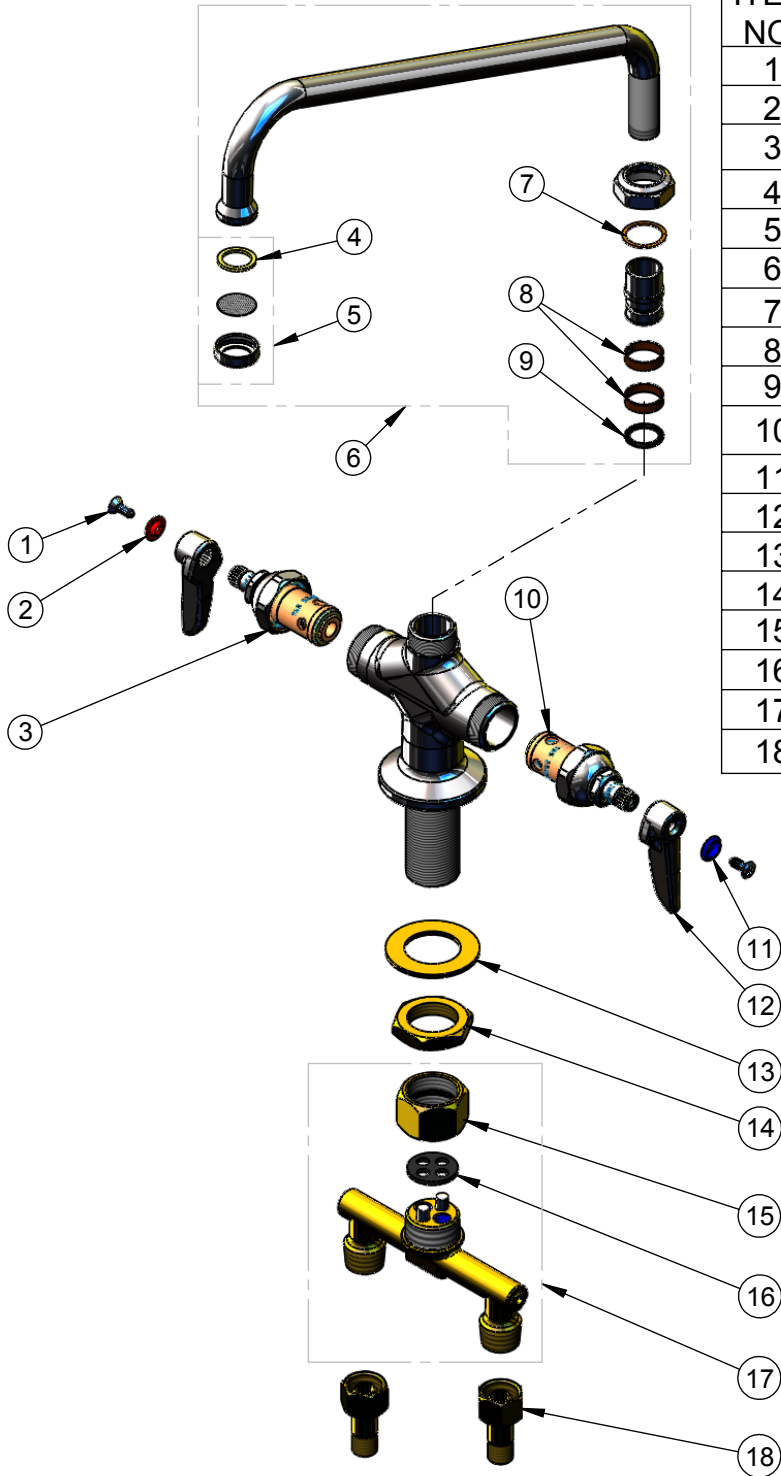

**ADA Compliant**

150A Tailpiece and Nut  
for 1/4" NPT Connection

Top View  
Less Nozzle

Lever Handles  
w/ Color Coded  
Indexes

Nozzle not  
Shown

Fits Decks up to  
1 1/8" [29mm] Thick or  
1 1/4" [32mm] Minimum  
By Removing Washer

**Note: Rough-In Requirement**  
Ø 1 1/2" [Ø 38mm] Hole  
(Ø 1 1/4" [Ø 32mm] Minimum)

Product Specifications:

**Double Pantry Faucet w/ 12" Swing Nozzle,  
B-PT Stream Regulator & Lever Handles**

Drawn KJG	Checked DHL	Approved JHB
Scale: 1:4	Date: 3/20/08	

ITEM NO.	SALES NO.	DESCRIPTION
1	000922-45	Lever Handle Screw
2	001661-45	Red Index-HW
3	005960-40	Spindle Asm, Eterna "Hot"
4	009638-45	Washer
5	B-PT	Stream Regulator Assembly
6	062X	12" Swing Nozzle Assembly
7	009538-45	Swivel Washer
8	011429-45	Swivel Sleeves (2)
9	001074-45	O-Ring
10	005959-40	Spindle Asm. Eterna "Cold"
11	001660-45	Blue Index-CW
12	001638-45	Lever Handle
13	007365-45	Lock Washer
14	000965-45	Lock Nut
15	000736-20	Spreader Coupler Nut
16	009634-45	Spreader Washer
17	002898-40	4" Spreader Unit
18	150A	Bag of (1) Nut & (1) Tailpiece

Product Specifications:

Double Pantry Faucet w/ 12" Swing Nozzle,  
B-PT Stream Regulator & Lever Handles

Drawn KJG	Checked DHL	Approved JHB
Scale: NTS		Date: 3/20/08