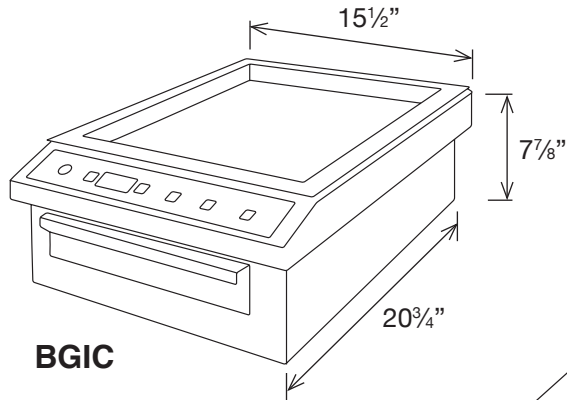

GAZELLE

DGIC 3000, 3600

208/240 V

- Drop-in, single zone
- Stainless steel casing with multi-layer grill surface
- Capacitive touch controls with 4 digits display
- 3 preset settings
- Control panel: on/off + (+/-)

100 NIAN TIC AVENUE; SUITE 104 PROVIDENCE, RI 02907
 TEL: (401)273-3300 FAX: (401) 273-3328 E-mail: sales@equipex.com
 www.equipex.com

Induction Griddles

BGIC

GLP

DGIC

SPECIFICATIONS

MODEL	ELECTRICAL	EXTERIOR DIMENSIONS	WORK SURFACE DIMENSIONS	SHIPPING WEIGHT	NEMA PLUG
BGIC 3000	208/240V, 1PH 3.0KW, 12/14 Amps	15 1/2"W x 20 3/4"D x 7 7/8"H	11 3/4"W x 14 3/4"D	63 lbs	6 - 20P
BGIC 3600	208/240V, 1PH 3.6KW, 15/17 Amps	15 1/2"W x 20 3/4"D x 7 7/8"H	11 3/4"W x 14 3/4"D	63 lbs	L6-30P
DGIC 3000	208/240V, 1PH 3.0KW, 12/14 Amps	17 1/3"W x 22 7/8"D x 9"H	11 3/4"W x 14 3/4"D	63 lbs	6 - 20P
DGIC 3600	208/240V, 1PH 3.6KW, 15/17 Amps	17 1/3"W x 22 7/8"D x 9"H	11 3/4"W x 14 3/4"D	63 lbs	L6 - 30P
GLP 6000	208/240V, 1PH 6.0KW, 25/29 Amps	27 3/8"W x 18 1/2"D x 10 1/2"H	25"W x 12 1/2"D	110 lbs	6 - 50P