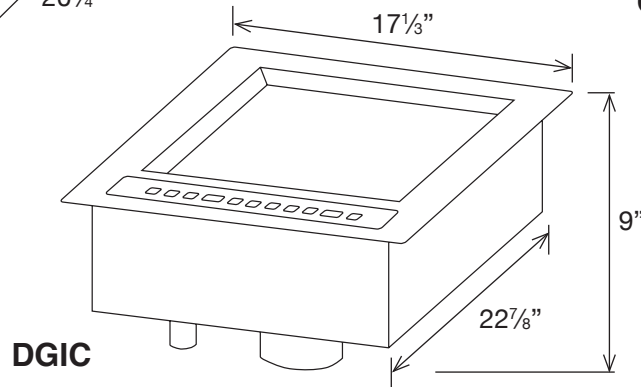

100 NIAN TIC AVENUE; SUITE 104 PROVIDENCE, RI 02907
 TEL: (401)273-3300 FAX: (401) 273-3328 E-mail: sales@equipex.com
 www.equipex.com

Induction Griddles

BGIC

GLP

DGIC

SPECIFICATIONS

MODEL	ELECTRICAL	EXTERIOR DIMENSIONS	WORK SURFACE DIMENSIONS	SHIPPING WEIGHT	NEMA PLUG
BGIC 3000	208/240V, 1PH 3.0KW, 12/14 Amps	15 1/2"W x 20 3/4"D x 7 7/8"H	11 3/4"W x 14 3/4"D	63 lbs	6 - 20P
BGIC 3600	208/240V, 1PH 3.6KW, 15/17 Amps	15 1/2"W x 20 3/4"D x 7 7/8"H	11 3/4"W x 14 3/4"D	63 lbs	L6-30P
DGIC 3000	208/240V, 1PH 3.0KW, 12/14 Amps	17 1/3"W x 22 7/8"D x 9"H	11 3/4"W x 14 3/4"D	63 lbs	6 - 20P
DGIC 3600	208/240V, 1PH 3.6KW, 15/17 Amps	17 1/3"W x 22 7/8"D x 9"H	11 3/4"W x 14 3/4"D	63 lbs	L6 - 30P
GLP 6000	208/240V, 1PH 6.0KW, 25/29 Amps	27 3/8"W x 18 1/2"D x 10 1/2"H	25"W x 12 1/2"D	110 lbs	6 - 50P

MODEL	CUT OUT SIZE DROP-IN
DGIC 3000/3600	16 1/4"W x 21 3/4"D

WARRANTY: Limited two-year parts and labor