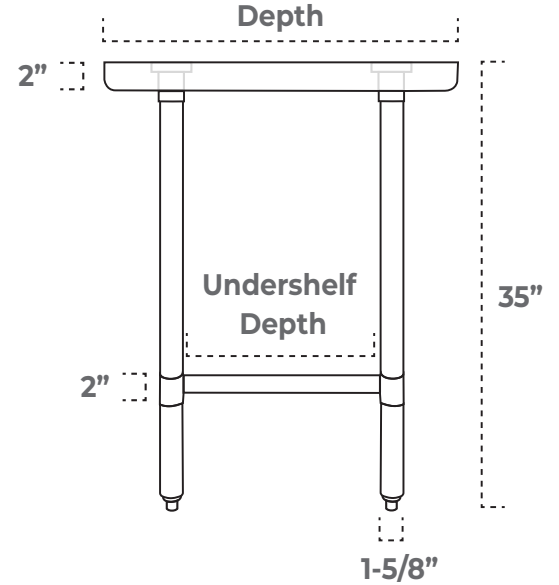

UNIT VIEW

Side View

Intended For Commercial Use Only. Empura assumes no liability for component failure, factory defects or any other damages for units installed in non-commercial foodservice or residential applications.

Attention CA Residents: This product can expose you to chemicals including lead, which are known to the State of California to cause cancer, birth defects, or other reproductive harm. For more information, go to www.p65warnings.ca.gov.