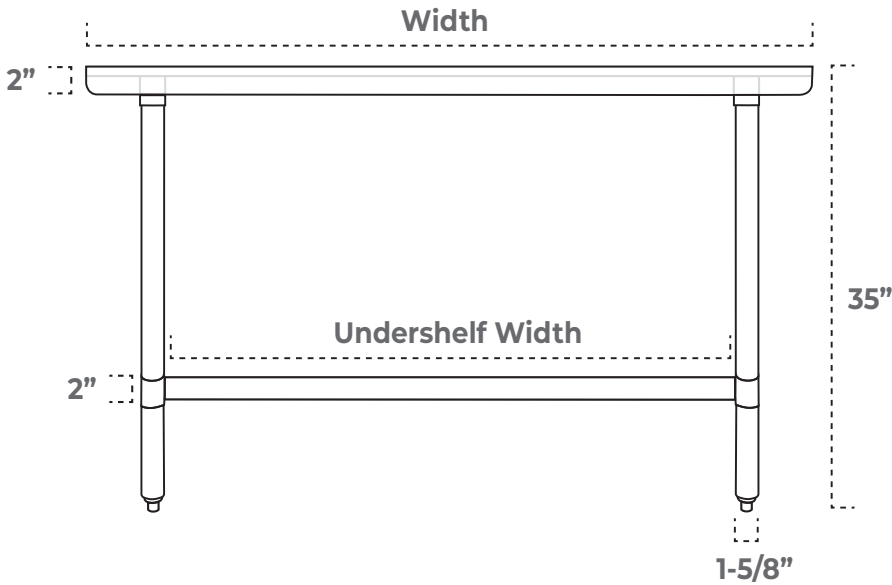

UNIT VIEW

Front View