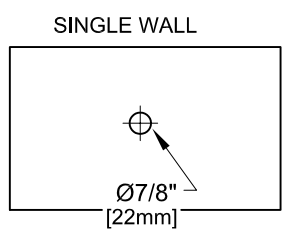

SINGLE FAUCET W/ LEVER HANDLES

SINGLE WALL FAUCET W/ WRIST HANDLES

SINGLE WALL FAUCET

ROUGH-IN:

PRODUCT NAME:

**STAINLESS STEEL
SINGLE WALL FAUCET**

MODEL:

- 54119 W/ 12" CONTROL SWING SPOUT, 7" DJ W/ LEVER HANDLES
- 54836 W/ 12" CONTROL SWING SPOUT, 12" DJ W/ LEVER HANDLES
- 58920 W/ 12" CONTROL SWING SPOUT, 7" DJ W/ WRIST HANDLES
- 58939 W/ 12" CONTROL SWING SPOUT, 12" DJ W/ WRIST HANDLES

FEATURES

- CONTROL VALVE
- * SINGLE WALL MOUNT
 - * CONCENTRICS OR ECCENTRICS
 - * STAINLESS STEEL CONSTRUCTION
 - * SWIVELLING SEAT DISKS
 - * HOT SIDE STEM - RIGHT HAND
 - * COLD SIDE STEM - LEFT HAND
 - * LEVER HANDLES OR WRIST HANDLES
 - * 1/2" CLOSE ELBOWS
 - * CONTROL SWING SPOUT

SYSTEM LIMITS

- * TEMP: 40°F MIN. TO 140°F MAX.
- * 5 GPM @ 60 PSI

SHIPPING WEIGHT

- * 6.0 LBS

* NSF 61-9 APPROVED & LISTED

www.truesdail.com

MODELS	DIM "A"	DIM "B"	DIM "C"
54119 58920	7" [177.8mm]	12 1/2" [317.5mm]	7 1/2" [190.5mm]
54836 58939	12" [308.4mm]	12 1/2" [317.5mm]	7 1/2" [190.5mm]