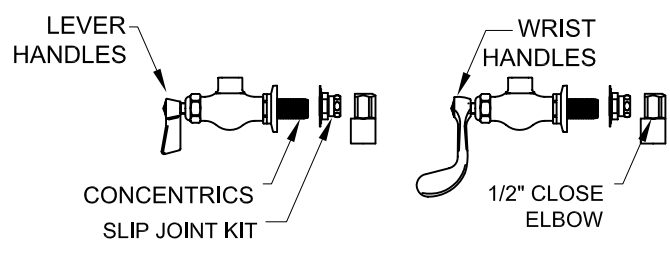

SINGLE FAUCET W/ LEVER HANDLES

SINGLE WALL FAUCET W/ WRIST HANDLES

SINGLE WALL FAUCET

ROUGH-IN:

PRODUCT NAME:

**STAINLESS STEEL
SINGLE WALL FAUCET**

MODEL:

- 54119 W/ 12" CONTROL SWING SPOUT, 7" DJ W/ LEVER HANDLES
- 54836 W/ 12" CONTROL SWING SPOUT, 12" DJ W/ LEVER HANDLES
- 58920 W/ 12" CONTROL SWING SPOUT, 7" DJ W/ WRIST HANDLES
- 58939 W/ 12" CONTROL SWING SPOUT, 12" DJ W/ WRIST HANDLES

FEATURES

- CONTROL VALVE
- * SINGLE WALL MOUNT
 - * CONCENTRICS OR ECCENTRICS
 - * STAINLESS STEEL CONSTRUCTION
 - * SWIVELLING SEAT DISKS
 - * HOT SIDE STEM - RIGHT HAND
 - * COLD SIDE STEM - LEFT HAND
 - * LEVER HANDLES OR WRIST HANDLES
 - * 1/2" CLOSE ELBOWS
 - * CONTROL SWING SPOUT

SYSTEM LIMITS

- * TEMP: 40°F MIN. TO 140°F MAX.
- * 5 GPM @ 60 PSI

SHIPPING WEIGHT

- * 6.0 LBS

* NSF 61-9 APPROVED & LISTED

www.truesdail.com

MODELS	DIM "A"	DIM "B"	DIM "C"
54119 58920	7" [177.8mm]	12 1/2" [317.5mm]	7 1/2" [190.5mm]
54836 58939	12" [308.4mm]	12 1/2" [317.5mm]	7 1/2" [190.5mm]