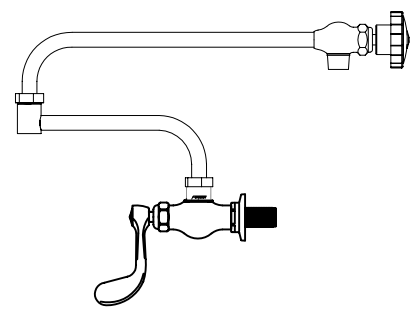

SINGLE FAUCET W/ LEVER HANDLES

SINGLE WALL FAUCET W/ WRIST HANDLES

SINGLE WALL FAUCET

ROUGH-IN:

PRODUCT NAME:

**STAINLESS STEEL
SINGLE WALL FAUCET**

MODEL:

- 54119 W/ 12" CONTROL SWING SPOUT, 7" DJ W/ LEVER HANDLES
- 54836 W/ 12" CONTROL SWING SPOUT, 12" DJ W/ LEVER HANDLES
- 58920 W/ 12" CONTROL SWING SPOUT, 7" DJ W/ WRIST HANDLES
- 58939 W/ 12" CONTROL SWING SPOUT, 12" DJ W/ WRIST HANDLES

FEATURES

- CONTROL VALVE
- * SINGLE WALL MOUNT
 - * CONCENTRICS OR ECCENTRICS
 - * STAINLESS STEEL CONSTRUCTION
 - * SWIVELLING SEAT DISKS
 - * HOT SIDE STEM - RIGHT HAND
 - * COLD SIDE STEM - LEFT HAND
 - * LEVER HANDLES OR WRIST HANDLES
 - * 1/2" CLOSE ELBOWS
 - * CONTROL SWING SPOUT

SYSTEM LIMITS

- * TEMP: 40°F MIN. TO 140°F MAX.
- * 5 GPM @ 60 PSI

SHIPPING WEIGHT

- * 6.0 LBS

* NSF 61-9 APPROVED & LISTED

www.truesdail.com

MODELS	DIM "A"	DIM "B"	DIM "C"
54119 58920	7" [177.8mm]	12 1/2" [317.5mm]	7 1/2" [190.5mm]
54836 58939	12" [308.4mm]	12 1/2" [317.5mm]	7 1/2" [190.5mm]