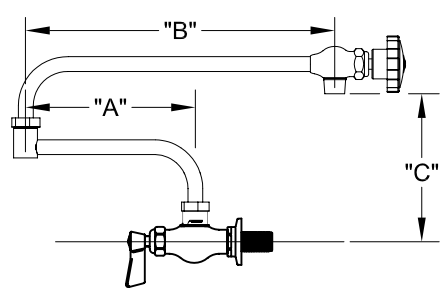

SINGLE FAUCET W/ LEVER HANDLES

SINGLE WALL FAUCET W/ WRIST HANDLES

SINGLE WALL FAUCET

ROUGH-IN:

PRODUCT NAME:

**STAINLESS STEEL
SINGLE WALL FAUCET**

MODEL:

- 54119 W/ 12" CONTROL SWING SPOUT, 7" DJ W/ LEVER HANDLES
- 54836 W/ 12" CONTROL SWING SPOUT, 12" DJ W/ LEVER HANDLES
- 58920 W/ 12" CONTROL SWING SPOUT, 7" DJ W/ WRIST HANDLES
- 58939 W/ 12" CONTROL SWING SPOUT, 12" DJ W/ WRIST HANDLES

FEATURES

- CONTROL VALVE
- * SINGLE WALL MOUNT
 - * CONCENTRICS OR ECCENTRICS
 - * STAINLESS STEEL CONSTRUCTION
 - * SWIVELLING SEAT DISKS
 - * HOT SIDE STEM - RIGHT HAND
 - * COLD SIDE STEM - LEFT HAND
 - * LEVER HANDLES OR WRIST HANDLES
 - * 1/2" CLOSE ELBOWS
 - * CONTROL SWING SPOUT

SYSTEM LIMITS

- * TEMP: 40°F MIN. TO 140°F MAX.
- * 5 GPM @ 60 PSI

SHIPPING WEIGHT

- * 6.0 LBS

* NSF 61-9 APPROVED & LISTED

www.truesdail.com

MODELS	DIM "A"	DIM "B"	DIM "C"
54119 58920	7" [177.8mm]	12 1/2" [317.5mm]	7 1/2" [190.5mm]
54836 58939	12" [308.4mm]	12 1/2" [317.5mm]	7 1/2" [190.5mm]