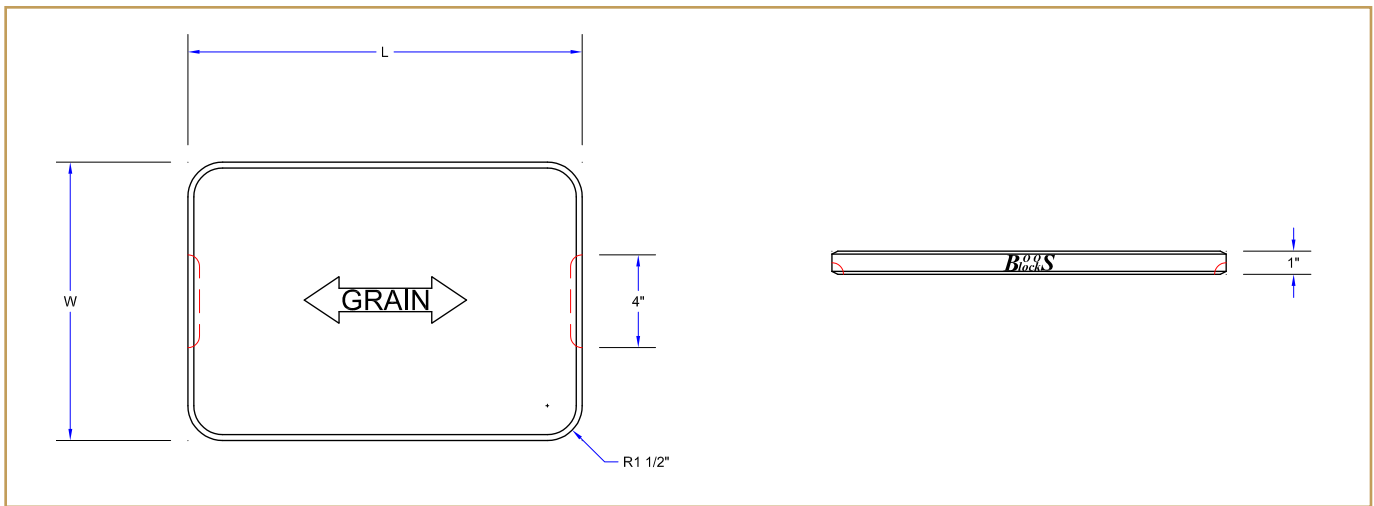

"CB4C-M" CHOP-N-SERVE COLLECTION

Edge Grain Wood Cutting Board - 4 Cooks Series - 1" Thick - Reversible

FEATURES:

- Northern Hard Rock Maple, 1" Thick
- Edge Grain Construction
- Reversible
- Oil Finish
- 4" Hand Cutouts On Sides

CERTIFICATIONS:

NHLA

CB4C-M171201

"CB4C-M" WOOD CUTTING BOARD

MODEL	SIZE (L X W X H)	WT. (LBS)
CB4C-M120801	12"x8"1"	3
CB4C-M171201	17"x12"1"	6
CB4C-M201401	20"x14"1"	9

ALL DIMENSIONS ARE TYPICAL. TOLERANCE +/- .125". JOHN BOOS & CO. RESERVES THE RIGHT TO CHANGE SPECIFICATIONS WITHOUT NOTICE.