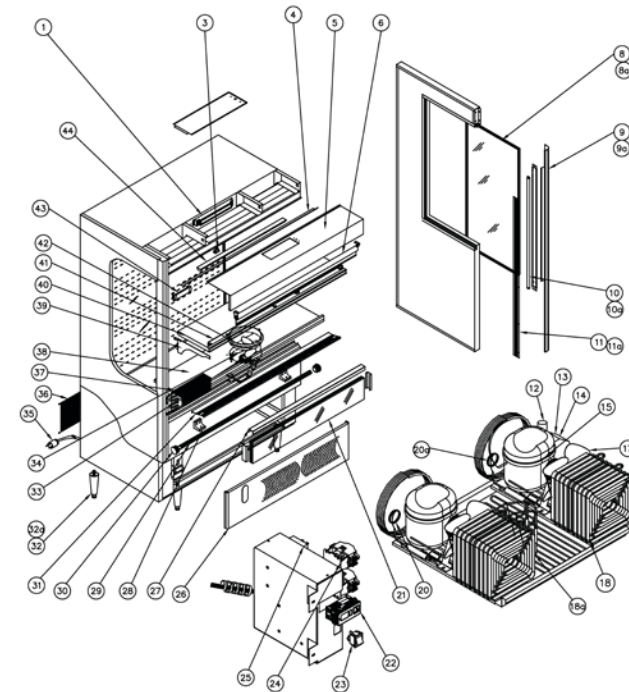

Item #	Part #	Description
35	100388027	Power Cord, 3.5 Meter, To Be Used w/ Version 4 Control Box, ALPA-55 G2
36	300196001	Grill, Rear (ALPA-55/77 G2 / RVP-500)
37	180207001	Evaporator, Coil (ALPA-55/77 G2)
38	181510007	Cover, Evaporator Area (ALPA-55/77)
39	102803000	Shelf Bracket (ALPA-Except 48)
40	183340002	Shelf Assembly ALPA 55/77 includes 2 brackets
41	102938002	Product Stop, Lexan (ALPA-55/77 G2) Rev. D
42	100195000	Fan Blade Guard (BGR)
43	100512002	Thermometer w/ Magnetic anchor, Texas Tamale Assembly
44	300396056	LED Light Bar, 20", 12 VDC, 5W, 6250K, ALPA / NBH