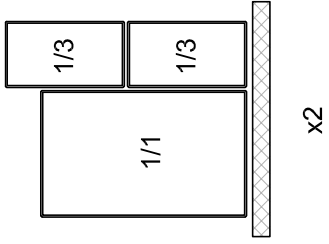

ARCTIC AIR
 MODEL: ARCB36
 REFRIGERATED CHEF BASE

ADAPTOR BARS SHIPPED WITH UNIT

- (2) 25-3/8" S/S PAN SUPPORTS
- (2) 12-1/2" S/S PAN SUPPORTS
- (2) 6-3/4" S/S PAN SUPPORTS

NOTE: DRAWERS ACCEPT 6" DEEP PANS