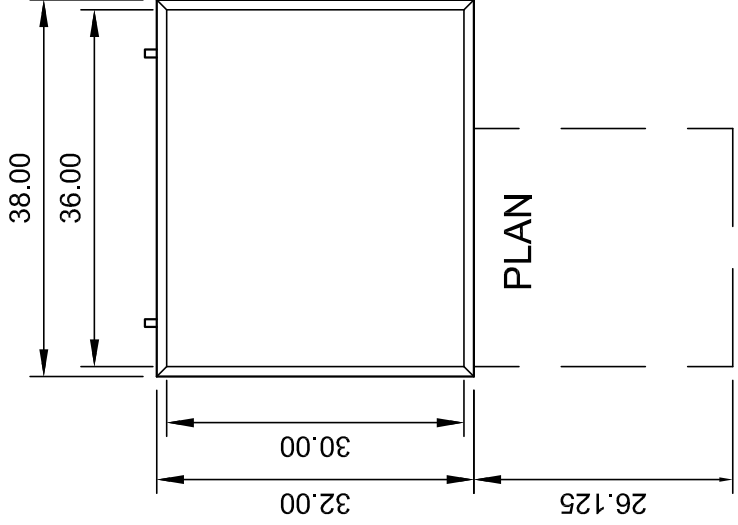

ARCTIC AIR
 MODEL: ARCB36
 REFRIGERATED CHEF BASE

ADAPTOR BARS SHIPPED WITH UNIT

- (2) 25-3/8" S/S PAN SUPPORTS
- (2) 12-1/2" S/S PAN SUPPORTS
- (2) 6-3/4" S/S PAN SUPPORTS

NOTE: DRAWERS ACCEPT 6" DEEP PANS