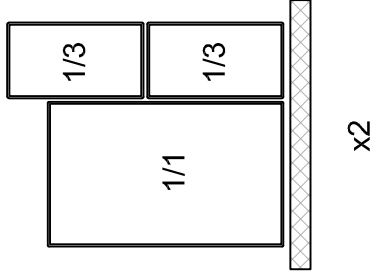

ARCTIC AIR
MODEL: ARCB36
REFRIGERATED CHEF BASE

ADAPTOR BARS SHIPPED WITH UNIT

- (2) 25-3/8" S/S PAN SUPPORTS
- (2) 12-1/2" S/S PAN SUPPORTS
- (2) 6-3/4" S/S PAN SUPPORTS

NOTE: DRAWERS ACCEPT 6" DEEP PANS