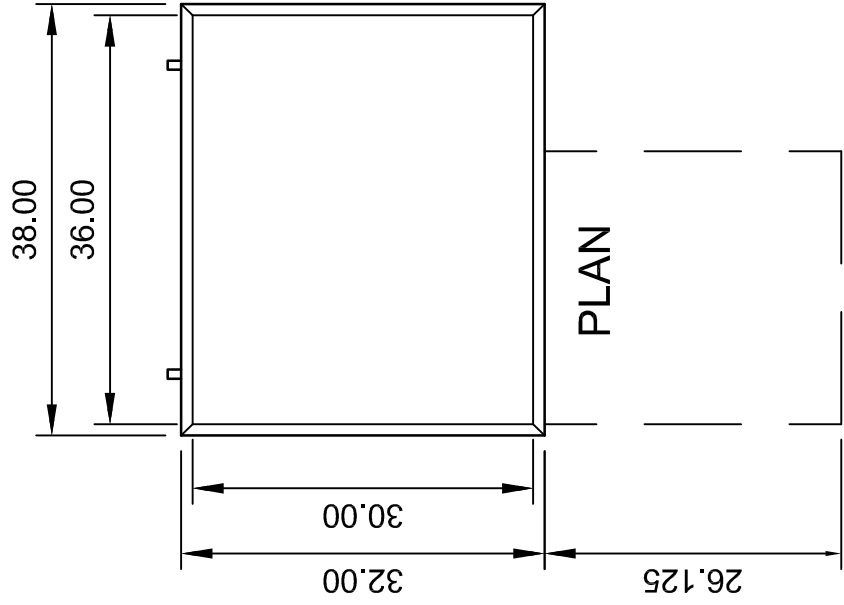

ARCTIC AIR
MODEL: ARCB36
REFRIGERATED CHEF BASE

ADAPTOR BARS SHIPPED WITH UNIT

- (2) 25-3/8" S/S PAN SUPPORTS
- (2) 12-1/2" S/S PAN SUPPORTS
- (2) 6-3/4" S/S PAN SUPPORTS

NOTE: DRAWERS ACCEPT 6" DEEP PANS