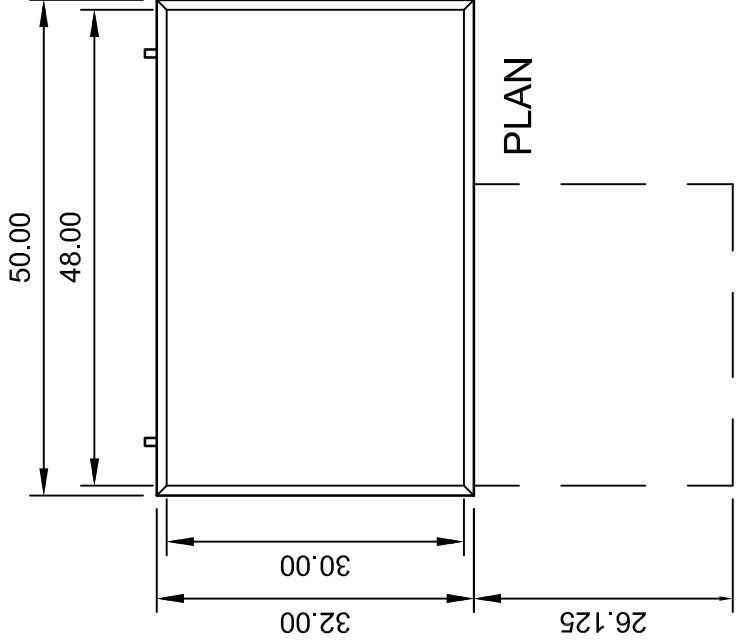

ARCTIC AIR
MODEL: ARCB48
REFRIGERATED CHEF BASE

ADAPTOR BARS SHIPPED WITH UNIT

(4) 20-1/2" S/S PAN SUPPORTS

NOTE: DRAWERS ACCEPT 6" DEEP PANS