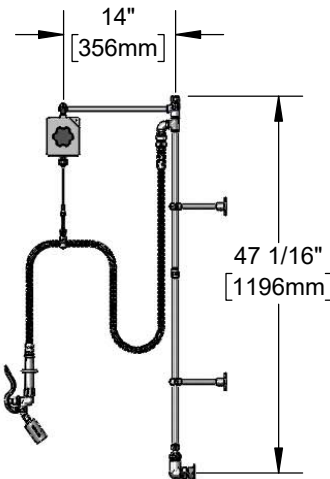

**Architect/Engineering Specifications:**

8" wall mount mixing faucet with polished chrome plated brass body, 24" and 18" risers, 3/8" NPT pipe coupling, swivel elbow, 68" flexible stainless steel hose with heat resistant handle, 0.65 GPM angled low flow spray valve, ceramic cartridges with check valves, lever handles, overhead swivel extension arm with balancer, 6" adjustable wall brackets, and 1/2" NPT female inlets. Certified to ASME A112.18.1/CSA B125.1, NSF 61-Section 9, and NSF 372. EPAAct 2005 compliant.

Job Name \_\_\_\_\_

Model Specified \_\_\_\_\_ Quantity \_\_\_\_\_

Variations Specified \_\_\_\_\_

Date \_\_\_\_\_

**Features & Benefits:**

- 8" wall deck mount mixing faucet with polished chrome plated brass body
- EasyInstall 24" and rigid 18" risers w/ pipe coupling
- Swivel elbow assembly
- 68" flexible stainless steel hose w/ heat resistant gray handle and hold down ring
- 0.65 GPM angled low flow spray valve
- Quarter-turn Cerama cartridges w/ check valves to prevent cross flow of water
- Lever handles w/ color coded indexes
- 1/2" NPT female eccentric inlets w/  $\phi 2$ " flanges
- Adjustable centers from 7 3/4" to 8 1/4"
- Overhead swivel extension arm with adjustable tension balancer
- 6" adjustable wall brackets
- Material: Polished chrome plated brass body, riser, swivel arm & spray valve body, stainless steel hose, and chrome plated metal handles

- Pressure: 20 - 125 psi
- Temperature: 40 °F - 140 °F
- Flow Rate: 0.65 GPM @ 60 psi

**Optional Cartridges With Checks**

- Quarter-Turn Cerama w/ Check Valve (Standard)
- Quarter-Turn Eterna w/ Spring Check