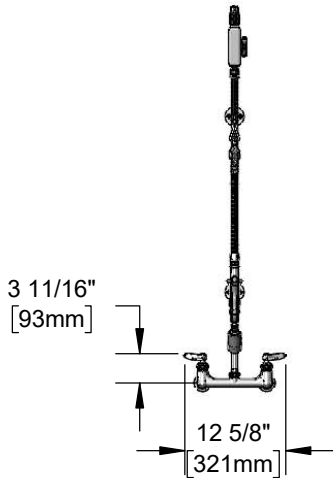

**Architect/Engineering Specifications:**

8" wall mount mixing faucet with polished chrome plated brass body, 24" and 18" risers, 3/8" NPT pipe coupling, swivel elbow, 68" flexible stainless steel hose with heat resistant handle, 0.65 GPM angled low flow spray valve, ceramic cartridges with check valves, lever handles, overhead swivel extension arm with balancer, 6" adjustable wall brackets, and 1/2" NPT female inlets. Certified to ASME A112.18.1/CSA B125.1, NSF 61-Section 9, and NSF 372. EPAAct 2005 compliant.

Job Name \_\_\_\_\_

Model Specified \_\_\_\_\_ Quantity \_\_\_\_\_

Variations Specified \_\_\_\_\_

Date \_\_\_\_\_

**Features & Benefits:**

- 8" wall deck mount mixing faucet with polished chrome plated brass body
- EasyInstall 24" and rigid 18" risers w/ pipe coupling
- Swivel elbow assembly
- 68" flexible stainless steel hose w/ heat resistant gray handle and hold down ring
- 0.65 GPM angled low flow spray valve
- Quarter-turn Cerama cartridges w/ check valves to prevent cross flow of water
- Lever handles w/ color coded indexes
- 1/2" NPT female eccentric inlets w/  $\phi 2$ " flanges
- Adjustable centers from 7 3/4" to 8 1/4"
- Overhead swivel extension arm with adjustable tension balancer
- 6" adjustable wall brackets
- Material: Polished chrome plated brass body, riser, swivel arm & spray valve body, stainless steel hose, and chrome plated metal handles

- Pressure: 20 - 125 psi
- Temperature: 40 °F - 140 °F
- Flow Rate: 0.65 GPM @ 60 psi

**Optional Cartridges With Checks**

- Quarter-Turn Cerama w/ Check Valve (Standard)
- Quarter-Turn Eterna w/ Spring Check