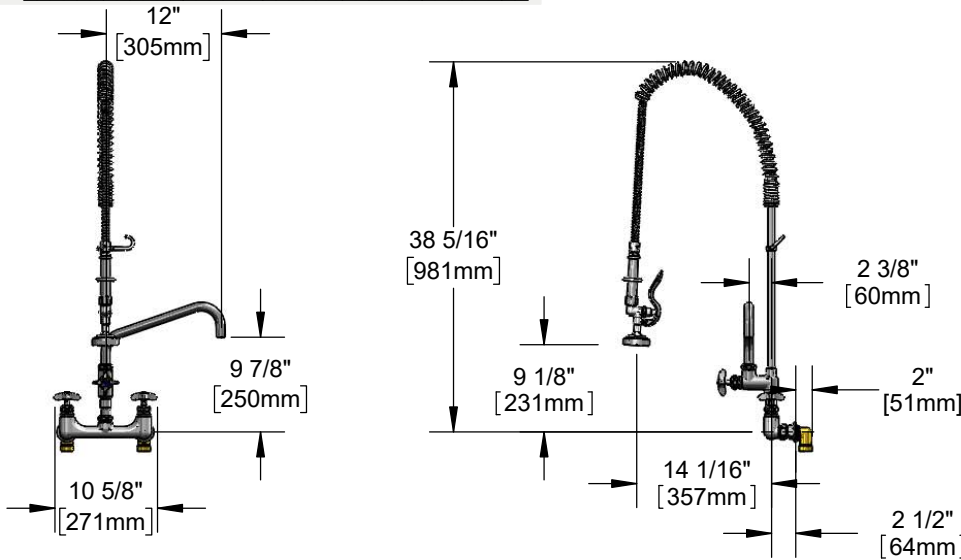

Big-Flo Pre-Rinse Units

B-0287

TAG:

EasyInstall

Big-Flo Pre-Rinse Unit

Architect/Engineering Specifications:

8" wall mount large flow mixing faucet with polished chrome plated brass body, add-on faucet with compression spindle and 4-arm handle, 12" plain end swing nozzle, 18" riser, 44" flexible stainless steel hose with heat resistant handle, 1.42 GPM spray valve, compression spindles, 4-arm handles, 3/4" NPT female inlet elbows, check valves in body, spray valve holder and overhead spring. Certified to ASME A112.18.1/CSA B125.1, NSF 61-Section 9 and NSF 372. EPAAct 2005 compliant.

Job Name _____
 Model Specified _____ Quantity _____
 Variations Specified _____
 Date _____

Features & Benefits:

- 8" wall mount Big-Flo mixing faucet w/ polished chrome plated brass body
- EasyInstall add-on Big-Flo faucet w/ polished chrome plated brass body
- 12" Big-Flo plain end swing nozzle
- 18" rigid riser
- 44" flexible stainless steel hose w/ heat resistant gray handle and hold down ring
- 1.42 GPM spray valve
- Big-Flo compression spindles
- 4-arm handles w/ color coded indexes
- 3/4" NPT female eccentric inlets with Ø 2" flanges with 3/4" NPT female inlet elbows
- Adjustable centers from 7 3/4" to 8 1/4"
- Check valves in body to prevent cross flow of water
- Material: Polished chrome plated brass body, add-on faucet body, tubular spout, riser & spray valve body, stainless steel hose, and chrome plated metal handles

Product Compliance:

- ASME A112.18.1 / CSA B125.1
- NSF 61 - Section 9
- NSF 372 (Low Lead Content)
- EPAAct 2005 (PRSV)

Warranty: Three Year (Limited)

Performance Data:

- Pressure: 20 - 125 psi
- Temperature: 40 °F - 140 °F
- Flow Rate:
 - Spray Valve: 1.42 GPM @ 60 psi
 - Add-On Faucet: 29.55 GPM @ 60 psi