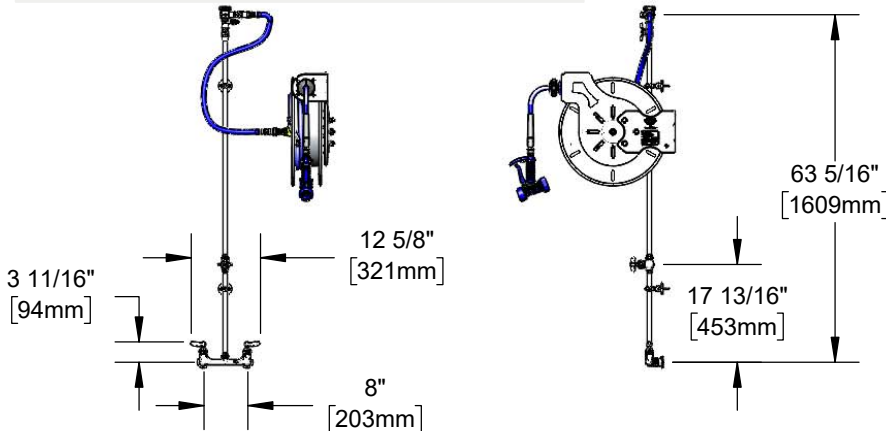

B-7142-U05XS1E

Open Stainless Steel Hose Reel Assembly

Architect/Engineering Specifications:

8" wall mount mixing faucet with polished chrome plated brass body, compression cartridges with spring checks, lever handles, 1/2" NPT female inlets, 16" riser, control valve, 40" riser, wall brackets, continuous pressure vacuum breaker, 36" flexible water hose connector with stainless steel quick disconnect, open stainless steel hose reel with 3/8" x 50' heavy-duty non-marking hose, ratcheting system, high flow stainless steel front trigger water gun with swivel, multi-fit bracket and adjustable hose bumper. Certified to ASSE 1056.

Job Name _____
 Model Specified _____ Quantity _____
 Variations Specified _____
 Date _____

Features & Benefits:

- All-in-one system with exposed piping and accessories
- 8" wall mount mixing faucet w/ polished chrome plated brass body
- Quarter-turn Eterna compression cartridges with spring checks to prevent water cross flow
- Lever handles w/ color coded indexes
- 1/2" NPT female eccentric inlets with Ø 2" flanges
- Adjustable centers from 7 3/4" to 8 1/4"
- EasyInstall 16" and rigid 40" risers w/ control valve between risers
- (2) 2 3/8" wall brackets
- Continuous pressure vacuum breaker
- 36" flexible water hose connector with stainless steel quick disconnect
- Open stainless steel hose reel
- High flow stainless steel water gun w/ blue rubber cover, front style trigger, swivel & Ø5/16" flow orifice
- 3/8" x 50' heavy-duty non-marking hose rated to 300 PSI
- Ratcheting system holds the length of hose until a slight tug to retract automatically
- Adjustable hose bumper
- Multi-fit bracket for wall, ceiling or under counter mounting
- Material: Polished chrome plated brass faucet body, risers and spray valve body, chrome plated metal handles, control valve and vacuum breaker and stainless steel open reel.