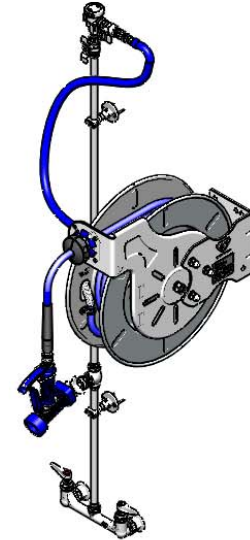

B-7142-U05XS1E

Open Stainless Steel Hose Reel Assembly

Architect/Engineering Specifications:

8" wall mount mixing faucet with polished chrome plated brass body, compression cartridges with spring checks, lever handles, 1/2" NPT female inlets, 16" riser, control valve, 40" riser, wall brackets, continuous pressure vacuum breaker, 36" flexible water hose connector with stainless steel quick disconnect, open stainless steel hose reel with 3/8" x 50' heavy-duty non-marking hose, ratcheting system, high flow stainless steel front trigger water gun with swivel, multi-fit bracket and adjustable hose bumper. Certified to ASSE 1056.

Job Name _____
 Model Specified _____ Quantity _____
 Variations Specified _____
 Date _____

Features & Benefits:

- All-in-one system with exposed piping and accessories
- 8" wall mount mixing faucet w/ polished chrome plated brass body
- Quarter-turn Eterna compression cartridges with spring checks to prevent water cross flow
- Lever handles w/ color coded indexes
- 1/2" NPT female eccentric inlets with Ø 2" flanges
- Adjustable centers from 7 3/4" to 8 1/4"
- EasyInstall 16" and rigid 40" risers w/ control valve between risers
- (2) 2 3/8" wall brackets
- Continuous pressure vacuum breaker
- 36" flexible water hose connector with stainless steel quick disconnect
- Open stainless steel hose reel
- High flow stainless steel water gun w/ blue rubber cover, front style trigger, swivel & Ø5/16" flow orifice
- 3/8" x 50' heavy-duty non-marking hose rated to 300 PSI
- Ratcheting system holds the length of hose until a slight tug to retract automatically
- Adjustable hose bumper
- Multi-fit bracket for wall, ceiling or under counter mounting
- Material: Polished chrome plated brass faucet body, risers and spray valve body, chrome plated metal handles, control valve and vacuum breaker and stainless steel open reel.