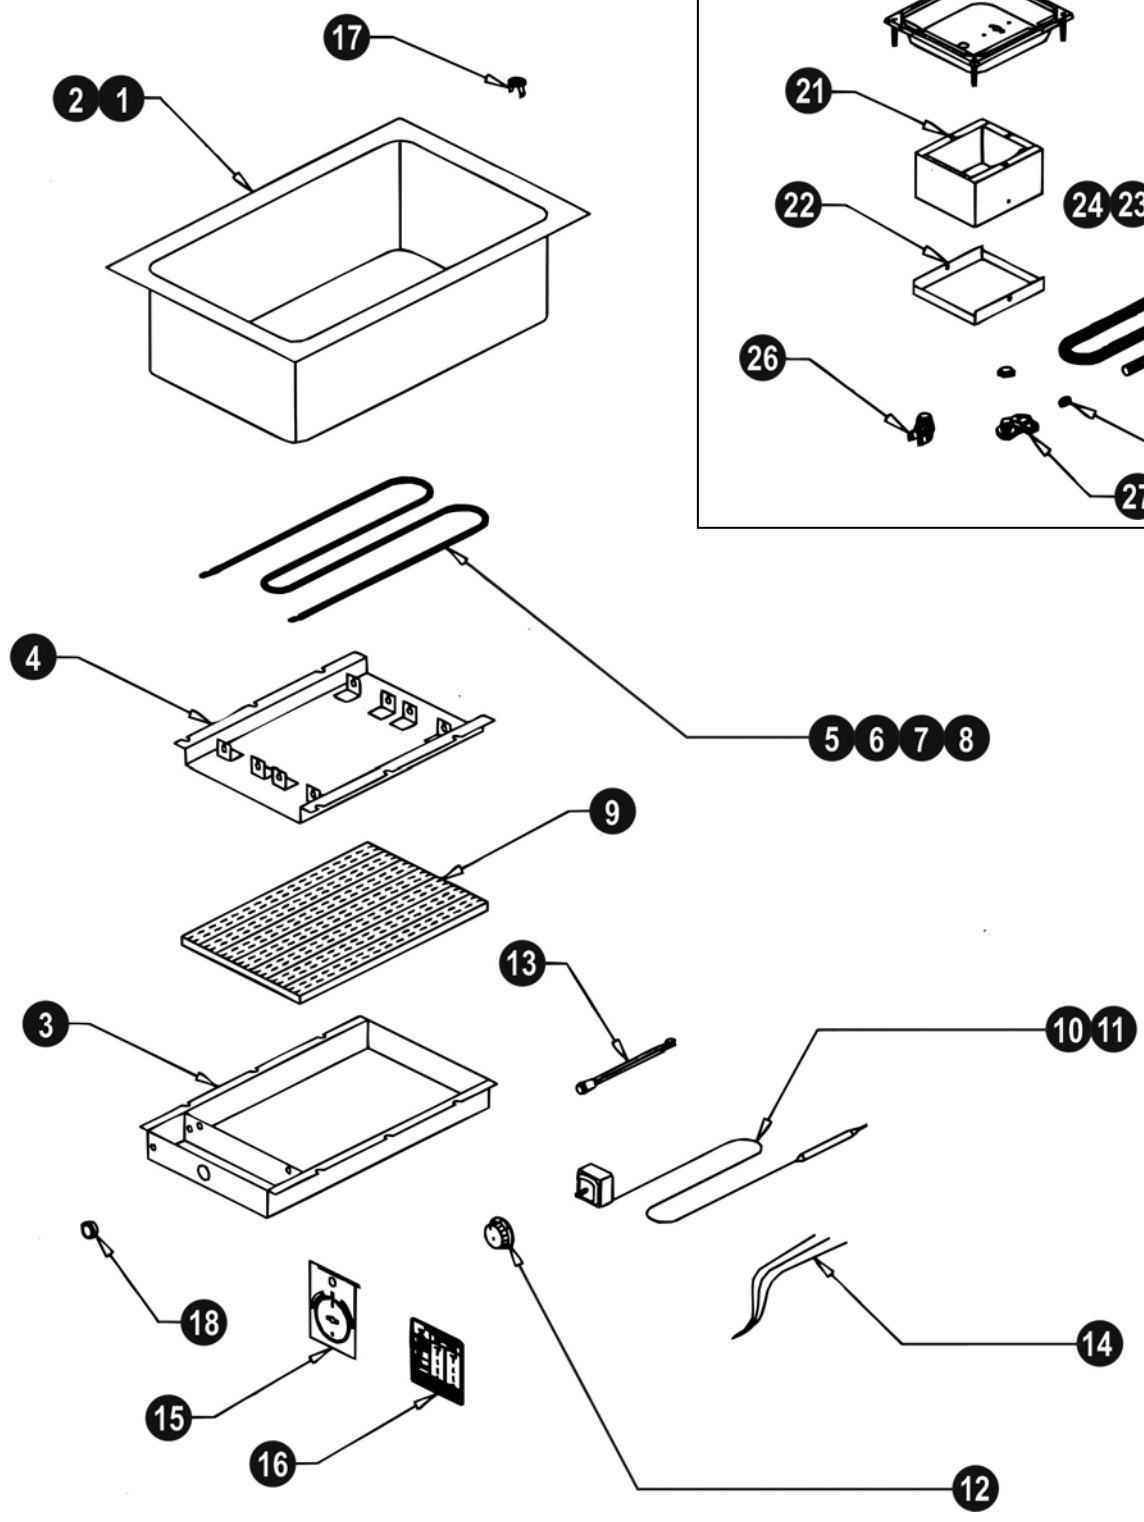

DESIGNED SMART. BUILT SOLID.®

PARTS CATALOG

Bottom Mount Hot Food Wells

Models: BM-30, BM-30D

INTENDED FOR OTHER THAN HOUSEHOLD USE
UNIT MUST BE KEPT CLEAR OF COMBUSTIBLES AT ALL TIMES

Model	Part Number	Voltage	Watts
BM-30	55430	208/240/277V	900/1200/1600W
BM-30	55431	208/240V	1200/1600W
BM-30	55435	120V	1200W
BM-30	55436	120V	750W
BM-30D	55303	120V	750W
BM-30D	55311	120V	1200W
BM-30D	55320	208/240V	1200/1600W
BM-30D	55326	208/240/277V	900/1200/1600W

972.908.6100 Phone
214.565.0976 Fax

+1.800.527.2100
www.apwwyott.com

EXPLODED VIEW – BM-30, -30D

Item #	Part Number	Description
1	56550	Well Pan No Drain (BM-30)
2	55304	Well Pan W/Drain (BM-30D)
3	55608	Bottom Cover
4	55567	Reflector Pan Element
5	55445	120V-750W Element
6	55446	120V-1200W
7	55441	Element 208/240V-1200/1600W
8	55440	Element 208/240/277V-900/1200/1600W
9	56547	Bottom Insulation
10	56527	Thermostat 36" Capillary
11	56540	Thermostat 72" Capillary
12	56528	Knob, Thermostat
13	56530	Indicator Light
14	56566	Wire Set/36" Thermostat
	56556	Wire Set/72" Thermostat
15	56529	Increase/Decrease Plate
16	56542	Dial Setting Plate
17	56655	Drain Strainer
18	89184	Hole Bushing
20	56370	Control Housing
21	56581	Conduit Box
22	56586	Conduit Box Cover
23	55341	Flex Conduit/36" Thermostat
24	55331	Flex Conduit/72" Thermostat
25	55340	Anti-Short Bushing
26	55339	Conduit Connector
27	55343	Conduit Connector 90°
Parts Not Shown		
	88961	10-24 Green Hex Nut
	89061	10-24 Hex Nut
	89025	10-24 Speed Nut
	89071	#10 Flat Washer
	89059	#10 External Lockwasher
	89073	#8 X 1/2" Sheet Metal Screw
	89120	Jiffy Clip