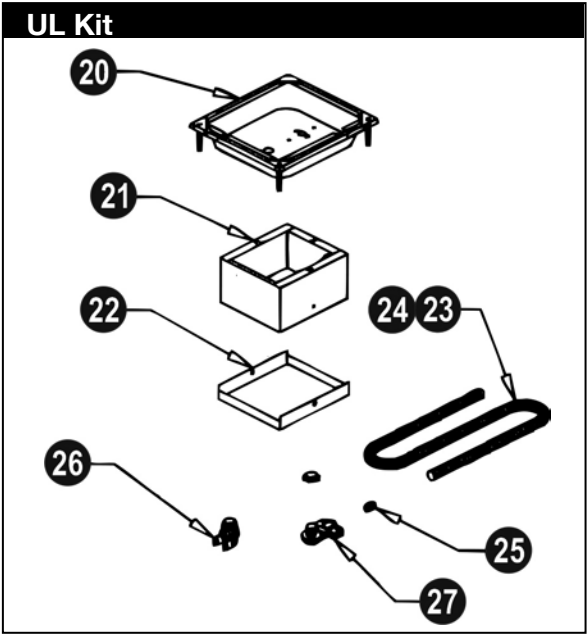

DESIGNED SMART. BUILT SOLID.®

PARTS CATALOG

Bottom Mount Hot Food Wells

Models: BM-30, BM-30D

INTENDED FOR OTHER THAN HOUSEHOLD USE
UNIT MUST BE KEPT CLEAR OF COMBUSTIBLES AT ALL TIMES

Model	Part Number	Voltage	Watts
BM-30	55430	208/240/277V	900/1200/1600W
BM-30	55431	208/240V	1200/1600W
BM-30	55435	120V	1200W
BM-30	55436	120V	750W
BM-30D	55303	120V	750W
BM-30D	55311	120V	1200W
BM-30D	55320	208/240V	1200/1600W
BM-30D	55326	208/240/277V	900/1200/1600W

972.908.6100 Phone
214.565.0976 Fax

+1.800.527.2100
www.apwwyott.com

EXPLODED VIEW – BM-30, -30D

Item #	Part Number	Description
1	56550	Well Pan No Drain (BM-30)
2	55304	Well Pan W/Drain (BM-30D)
3	55608	Bottom Cover
4	55567	Reflector Pan Element
5	55445	120V-750W Element
6	55446	120V-1200W
7	55441	Element 208/240V-1200/1600W
8	55440	Element 208/240/277V-900/1200/1600W
9	56547	Bottom Insulation
10	56527	Thermostat 36" Capillary
11	56540	Thermostat 72" Capillary
12	56528	Knob, Thermostat
13	56530	Indicator Light
14	56566	Wire Set/36" Thermostat
	56556	Wire Set/72" Thermostat
15	56529	Increase/Decrease Plate
16	56542	Dial Setting Plate
17	56655	Drain Strainer
18	89184	Hole Bushing
20	56370	Control Housing
21	56581	Conduit Box
22	56586	Conduit Box Cover
23	55341	Flex Conduit/36" Thermostat
24	55331	Flex Conduit/72" Thermostat
25	55340	Anti-Short Bushing
26	55339	Conduit Connector
27	55343	Conduit Connector 90°
Parts Not Shown		
	88961	10-24 Green Hex Nut
	89061	10-24 Hex Nut
	89025	10-24 Speed Nut
	89071	#10 Flat Washer
	89059	#10 External Lockwasher
	89073	#8 X 1/2" Sheet Metal Screw
	89120	Jiffy Clip