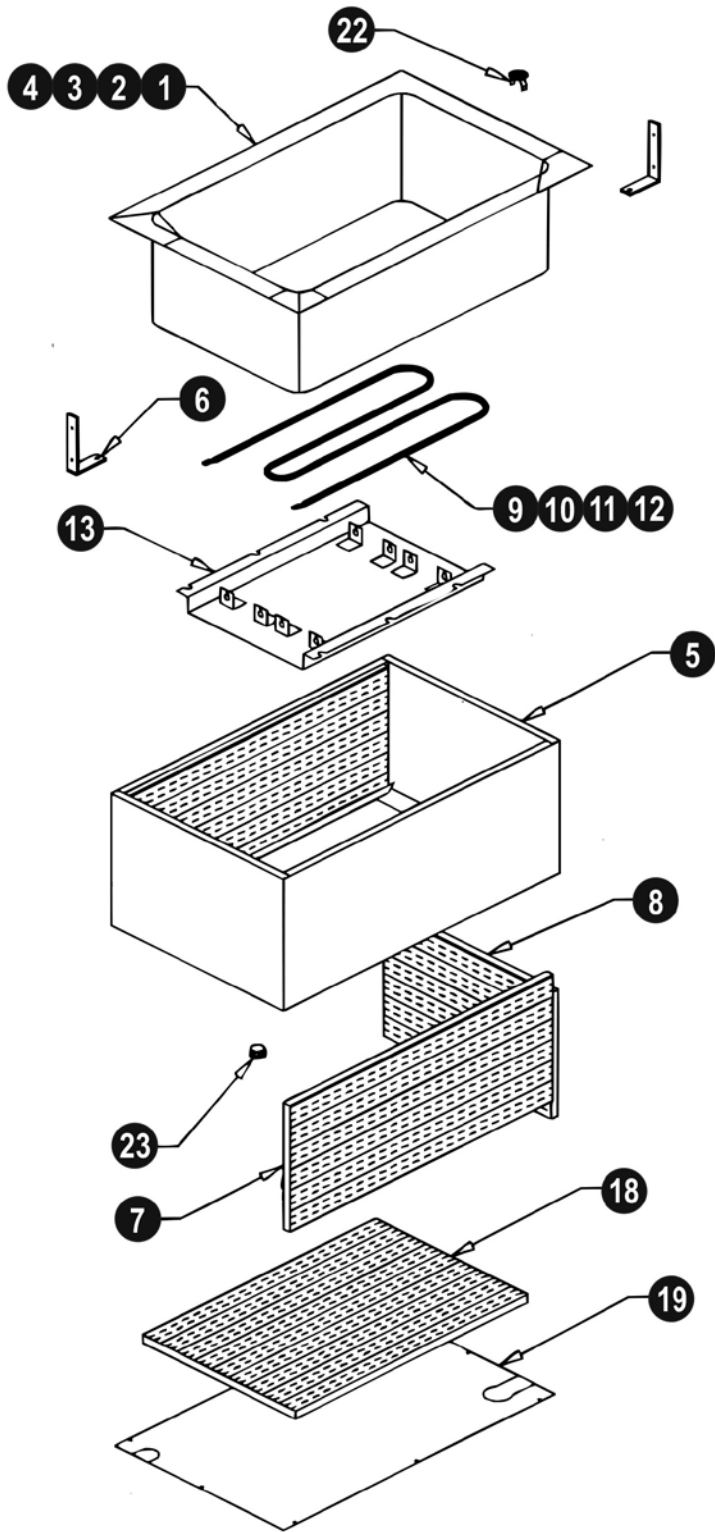

972.908.6100 Phone
214.565.0976 Fax

+1.800.527.2100
www.apwwyott.com

Exploded View – BM-80, -80D, -80C, -80CD

Item #	Part Number	Description
1	55503	Well Pan No Drain (BM-80)
2	55534	Well Pan W/Drain (BM-80D)
3	55506	Well Pan Square Cor. (BM-80C)
4	55536	Well Pan Sq. Cor. W/Drain (BM-80CD)
5	56503	Galvanized Outer Housing
6	56511	Housing Mounting Angle
7	56515	Side Insulation End
8	56516	Insulation Element
9	55445	120V-750W Element
10	55446	120V-1200W
11	55441	Element 208/240V-1200/1600W
12	55440	Element 208/240/277V-900/1200/1600W
	54051	Element 208V-1650W
13	56506	Reflector Pan
14	56527	Thermostat 36" Capillary
15	56540	Thermostat 72" Capillary
16	56528	Knob, Thermostat
17	56530	Indicator Light
18	56514	Bottom Insulation
19	56211	Bottom Inspection Plate
20	56566	Wire Set/36" Thermostat
	56556	Wire Set/72" Thermostat
21	56529	Increase/Decrease Plate
22	56655	Drain Strainer
23	89184	Hole Bushing
24	56542	Dial Setting Plate
25	56370	Control Housing
26	56581	Conduit Box
27	56586	Conduit Box Cover
28	55341	Flex Conduit/36" Thermostat
29	55331	Flex Conduit/72" Thermostat
30	55340	Anti-Short Bushing
31	55339	Conduit Connector
32	55343	Conduit Connector 90°
Parts Not Shown		
	88961	10-24 Green Hex Nut
	89061	10-24 Hex Nut
	89025	10-24 Speed Nut
	89071	#10 Flat Washer
	89059	#10 External Lockwasher
	89073	#8 X 1/2" Sheet Metal Screw
	89120	Jiffy Clip