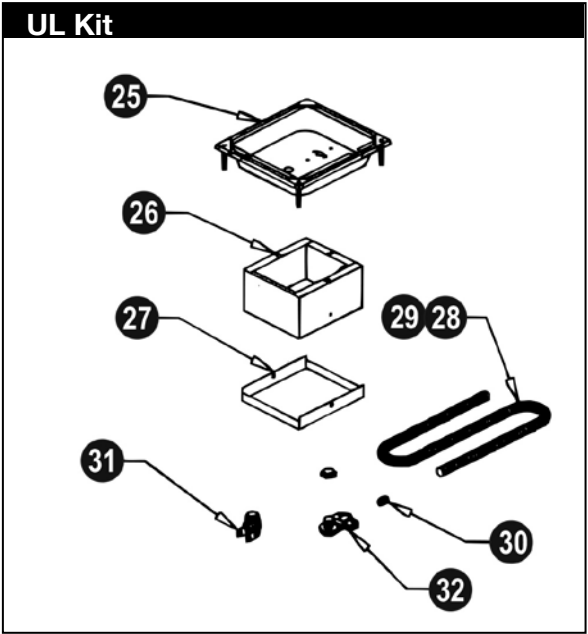

972.908.6100 Phone
214.565.0976 Fax

+1.800.527.2100
www.apwwyott.com

Exploded View – BM-80, -80D, -80C, -80CD

Item #	Part Number	Description
1	55503	Well Pan No Drain (BM-80)
2	55534	Well Pan W/Drain (BM-80D)
3	55506	Well Pan Square Cor. (BM-80C)
4	55536	Well Pan Sq. Cor. W/Drain (BM-80CD)
5	56503	Galvanized Outer Housing
6	56511	Housing Mounting Angle
7	56515	Side Insulation End
8	56516	Insulation Element
9	55445	120V-750W Element
10	55446	120V-1200W
11	55441	Element 208/240V-1200/1600W
12	55440	Element 208/240/277V-900/1200/1600W
	54051	Element 208V-1650W
13	56506	Reflector Pan
14	56527	Thermostat 36" Capillary
15	56540	Thermostat 72" Capillary
16	56528	Knob, Thermostat
17	56530	Indicator Light
18	56514	Bottom Insulation
19	56211	Bottom Inspection Plate
20	56566	Wire Set/36" Thermostat
	56556	Wire Set/72" Thermostat
21	56529	Increase/Decrease Plate
22	56655	Drain Strainer
23	89184	Hole Bushing
24	56542	Dial Setting Plate
25	56370	Control Housing
26	56581	Conduit Box
27	56586	Conduit Box Cover
28	55341	Flex Conduit/36" Thermostat
29	55331	Flex Conduit/72" Thermostat
30	55340	Anti-Short Bushing
31	55339	Conduit Connector
32	55343	Conduit Connector 90°
Parts Not Shown		
	88961	10-24 Green Hex Nut
	89061	10-24 Hex Nut
	89025	10-24 Speed Nut
	89071	#10 Flat Washer
	89059	#10 External Lockwasher
	89073	#8 X 1/2" Sheet Metal Screw
	89120	Jiffy Clip