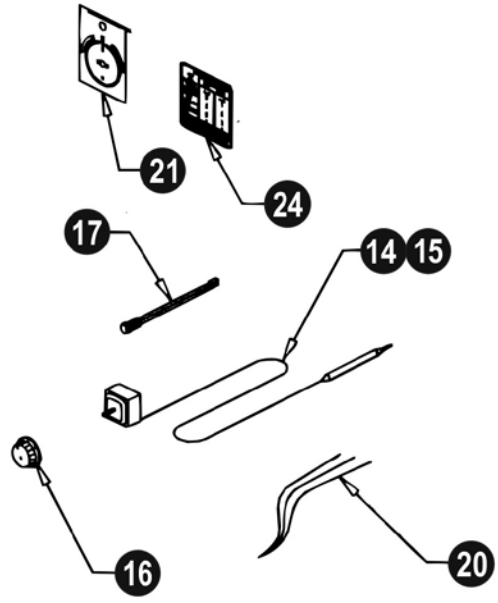

972.908.6100 Phone
214.565.0976 Fax

+1.800.527.2100
www.apwwyott.com

Exploded View – BM-80, -80D, -80C, -80CD

Item #	Part Number	Description
1	55503	Well Pan No Drain (BM-80)
2	55534	Well Pan W/Drain (BM-80D)
3	55506	Well Pan Square Cor. (BM-80C)
4	55536	Well Pan Sq. Cor. W/Drain (BM-80CD)
5	56503	Galvanized Outer Housing
6	56511	Housing Mounting Angle
7	56515	Side Insulation End
8	56516	Insulation Element
9	55445	120V-750W Element
10	55446	120V-1200W
11	55441	Element 208/240V-1200/1600W
12	55440	Element 208/240/277V-900/1200/1600W
	54051	Element 208V-1650W
13	56506	Reflector Pan
14	56527	Thermostat 36" Capillary
15	56540	Thermostat 72" Capillary
16	56528	Knob, Thermostat
17	56530	Indicator Light
18	56514	Bottom Insulation
19	56211	Bottom Inspection Plate
20	56566	Wire Set/36" Thermostat
	56556	Wire Set/72" Thermostat
21	56529	Increase/Decrease Plate
22	56655	Drain Strainer
23	89184	Hole Bushing
24	56542	Dial Setting Plate
25	56370	Control Housing
26	56581	Conduit Box
27	56586	Conduit Box Cover
28	55341	Flex Conduit/36" Thermostat
29	55331	Flex Conduit/72" Thermostat
30	55340	Anti-Short Bushing
31	55339	Conduit Connector
32	55343	Conduit Connector 90°
Parts Not Shown		
	88961	10-24 Green Hex Nut
	89061	10-24 Hex Nut
	89025	10-24 Speed Nut
	89071	#10 Flat Washer
	89059	#10 External Lockwasher
	89073	#8 X 1/2" Sheet Metal Screw
	89120	Jiffy Clip