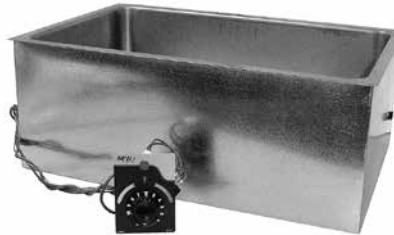

DESIGNED SMART. BUILT SOLID.®

PARTS CATALOG

Bottom Mount Hot Food Wells

Models: BM-80, BM-80D, BM-80C, BM-80CD

Intended for other than household use. Unit must be kept clear of combustibles at all times

Model	Part Number	Voltage	Watts
BM-80	55480	208/240/277V	900/1200/1600W
BM-80	554B1	208/240V	1200/1600W
BM-80	55485	120V	1200W
BM-80	55486	120V	750W
BM-80	56300	208V	1650W
BM-80D	55351	120V	750W
BM-80D	55354	120V	1200W
BM-80D	55357	208/240V	1200/1600W
BM-80D	55360	208/240/277V	900/1200/1600W
BM-80D	56299	208V	1650W
BM-80C	55352	120V	750W
BM-80C	55355	120V	1200W
BM-80C	55358	208/240V	1200/1600W
BM-80C	55361	208/240/277V	900/1200/1600W
BM-80C	56298	208V	1650W
BM-80CD	55353	120V	750W
BM-80CD	55356	120V	1200W
BM-80CD	55359	208/240V	1200/1600W
BM-80CD	55362	208/240/277V	900/1200/1600W
BM-80CD	56297	208V	1650W

For 72" thermostat add suffix -72 to model and part number. For UL kit add suffix -36UL or -72UL to model and part number

WARNING: California Residents Only. This product can expose you to chemicals including chromium which is known to the State of California to cause cancer and birth defects or other reproductive harm. For more information go to www.P65Warnings.ca.gov.