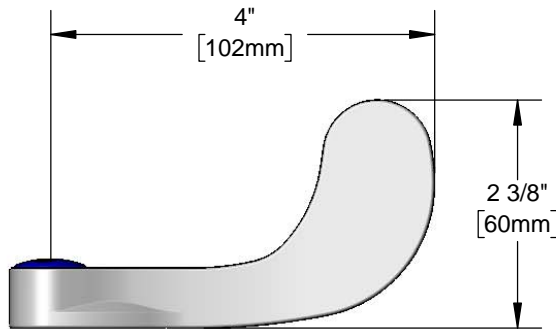

Architect/Engineering Specifications:

4" wrist action handle with blue index and screw. Fits all standard T&S Eterna and Cerama cartridges.

Job Name _____
 Model Specified _____ Quantity _____
 Variations Specified _____
 Date _____

Features & Benefits:

- 4" wrist action handle w/ blue index & screw
- Material: Chrome plated metal handle

Product Compliance:

- N/A

Warranty: One Year (Limited)

Performance Data:

- N/A