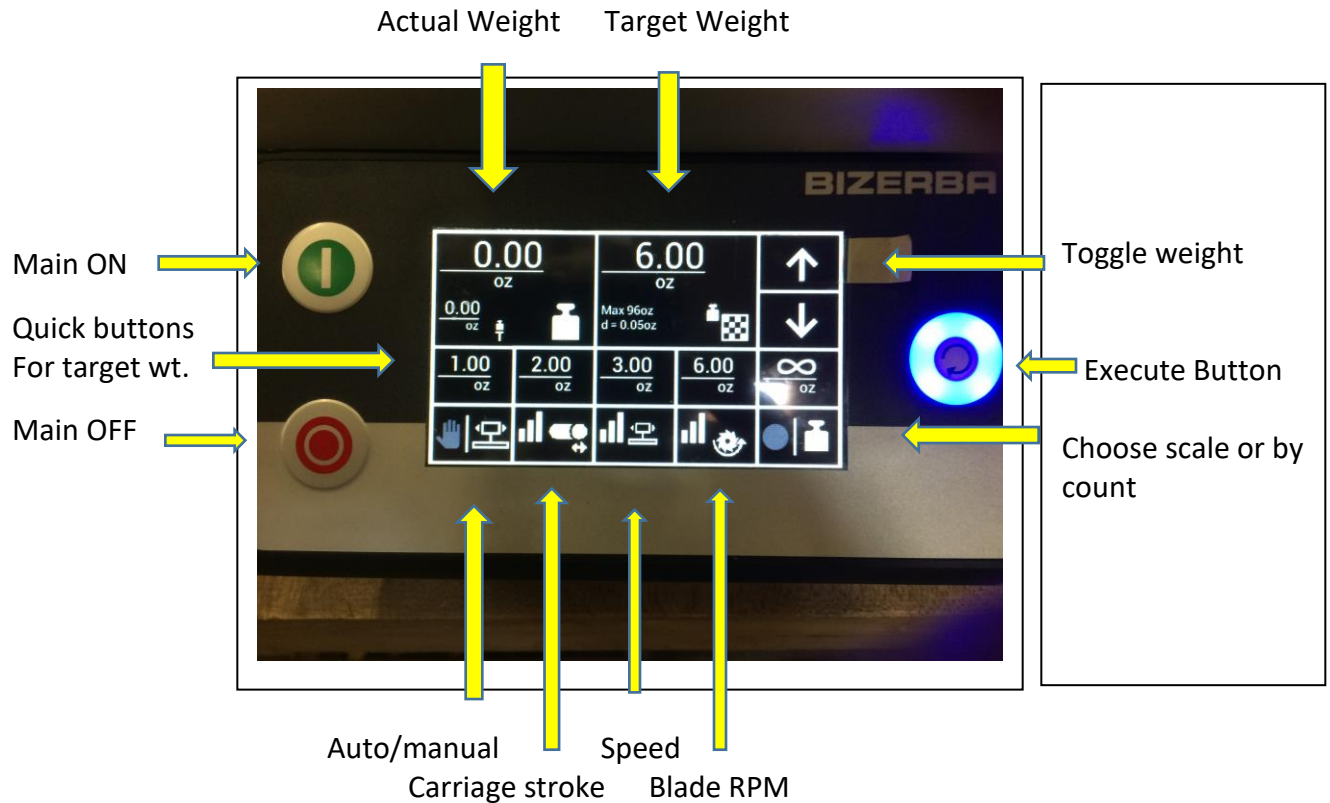

BIZERBA

Bizerba GSP Slicers with Integrated Scale

GSP H I W-90 semi-auto slicer Display with Scale activated

GSP HW Manual Slicer Display

Actual Weight and Slice Count

BIZERBA

Slicer
GSP H I W
GSP HD I W

Training Videos

Links to Bizerba/Playlist on YouTube

<https://www.youtube.com/playlist?list=PLh69xHdFWocVfdi3CzLKZKFMB0RFOHjHK>

Training videos:

GSP HD W Slicing to target weight with automatic stop

Bizerba SE & Co. KG

0:54