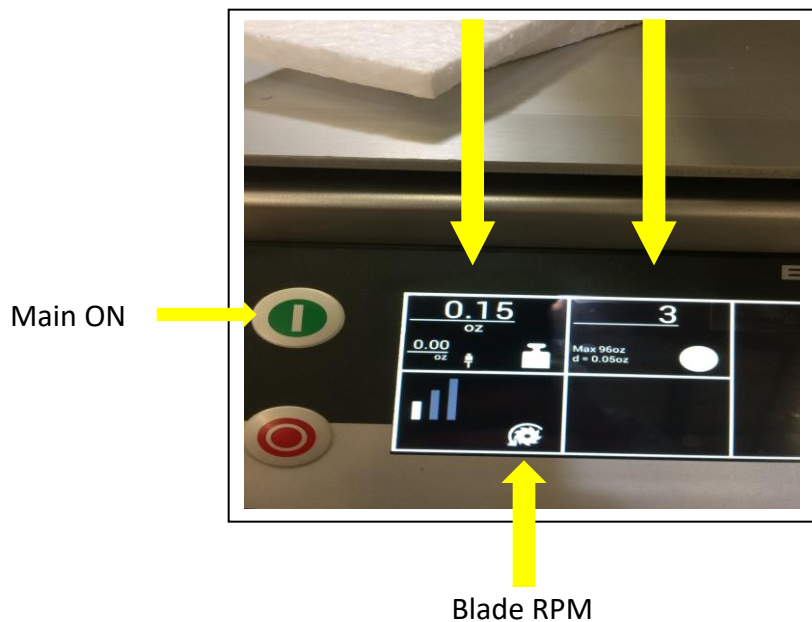

BIZERBA

Bizerba GSP Slicers with Integrated Scale

GSP H I W-90 semi-auto slicer Display with Scale activated

GSP HW Manual Slicer Display

Actual Weight and Slice Count

BIZERBA

Slicer
GSP H I W
GSP HD I W

Training Videos