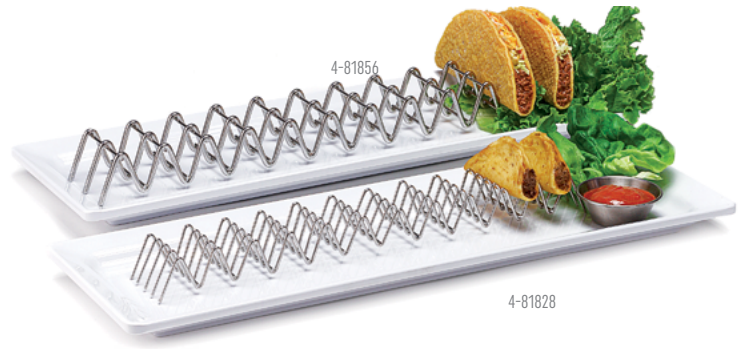

SB-1473-GB 14" x 7" 36 cm x 18 cm 6 ea.
SB-1473-GW 14" x 7" 36 cm x 18 cm 6 ea.
SB-1472-OW 14" x 7" 36 cm x 18 cm 6 ea.

Melamine Oak Wood Display w/ Ridge & Handle

SB-1375-COW 13.5" x 7.75", 18.25" w/Handle 12 ea.
 34 cm x 20 cm, 46 cm

Melamine Oak Wood Display w/ Handle

SB-1155-OW 11" x 5.5", 14.75" w/Handle 12 ea.
 28 cm x 14 cm, 38 cm

Sleek & Modern Undisputed Durability

Stainless Steel Taco Holders

4-81828	15" x 2", Holds 11 or 12 Mini Tacos	12 ea.
	38.1 cm x 5.1 cm	
4-81856	18.5" x 2.5", Holds 11 or 12 Tacos	12 ea.
	47 cm x 6.4 cm	