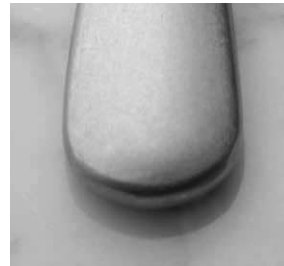

ANTIQUÉ TUMBLED FINISH

Get the look of coveted, timeworn silverware for less with this new flatware finish!

Our Antiqué Finish is created with a stone-tumbled technique to achieve a warm patina that channels vintage heirloom pieces – it's a perfect match for elegant, rustic-chic decor!

Shown here in our Como pattern.
Our Antique Tumble Flatware Finish
is available on any pattern.

ANY PATTERN, ANY TIME!

We can create this timeless Antique Finish on any of our flatware patterns!