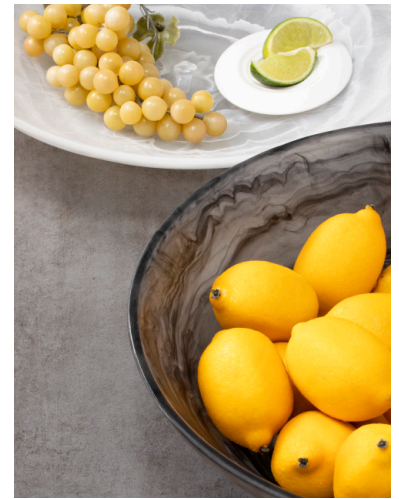

Bon CHEF

ALL-NEW RESIN COLLECTION

A Beautiful and Durable Solution for Food Presentation in a variety of vivid colors!

RESIN COLLECTION

Our all-new Resin Collection provides you with a durable and colorful solution for food presentation. These pieces can hold up to wear and tear and are dishwasher safe. Mix and match colors for an unconventional look or choose specific hues to infuse into your current decor. Order yours today!