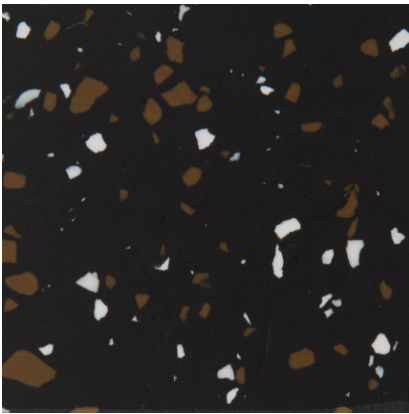

# BONSTONE COLOR CHART

Arctic White

Almond

Black

Black Galaxy

Dark Blue

Gray Granite

Terra Cotta