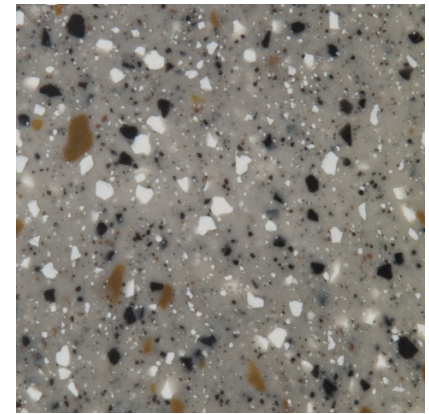

# BONSTONE COLOR CHART

Arctic White

Almond

Black

Black Galaxy

Dark Blue

Gray Granite

Terra Cotta