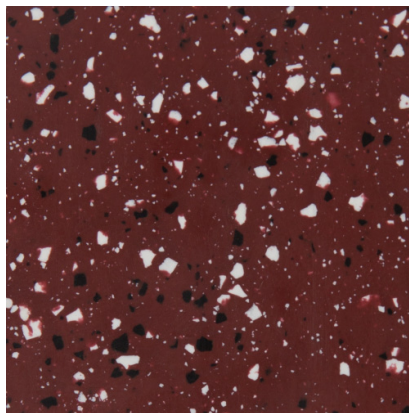

# BONSTONE COLOR CHART

Arctic White

Almond

Black

Black Galaxy

Dark Blue

Gray Granite

Terra Cotta