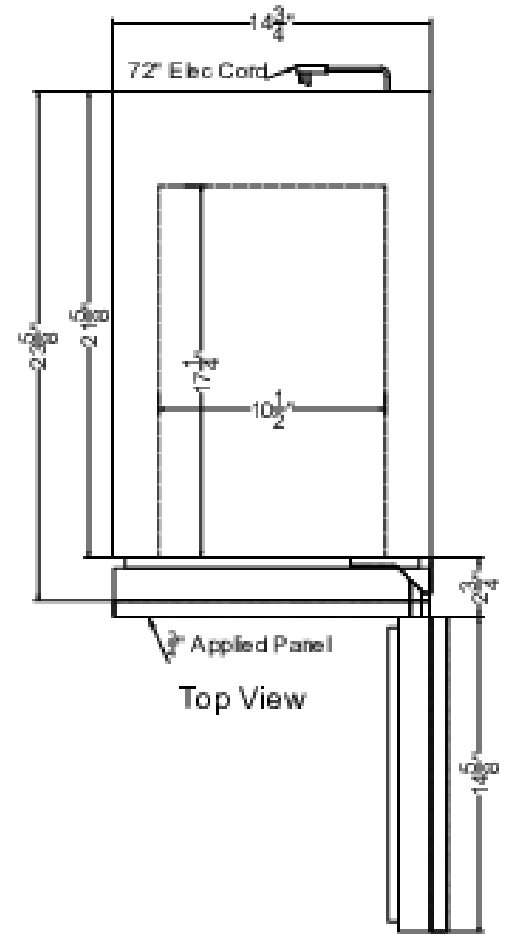

ALWC15PNR Specifications:

Overview	
Height of Cabinet	32.0" (81 cm)
Width	14.75" (37 cm)
Depth	23.63" (60 cm)
Depth with door at 90°	38.25" (97 cm)
Capacity	2.2 cu.ft. (62 L)
Bottles	23 bottles
Defrost Type	Automatic
Door	Glass/Panel-Ready Frame
Cabinet	Black
US Electrical Safety	ETL
Canadian Electrical Safety	ETL-C
Amps	1.0
Voltage/Frequency	115 V AC/60 Hz
Weight	65.0 lbs. (29 kg)
Parts & Labor Warranty	1 Year
Compressor Warranty	5 Years
UPC	761101082882
Wine Cellar	
Number of Zones	1
Door Swing	RHD
Reversible	Yes
Adjustable Shelves	Yes
Shelf Type	Wood
Shelf Qty	5
Thermostat Type	Digital
Interior Light	Yes
Refrigerant Type	R600a
Refrigerant Amount	0.78 oz.
High Side PSI	270.0
Low Side PSI	105.0
Interior Height 1	21.25" (54 cm)
Interior Width 1	10.5" (27 cm)
Interior Depth 1	17.25" (44 cm)
Compressor Step Height	3.5" (9 cm)

Compressor Step Width	10.5" (27 cm)
Compressor Step Depth	5.0" (13 cm)
Level Legs	4
Temperature Range	41° to 64°F
Sabbath Mode	Yes
Sound Level	32.9 dB