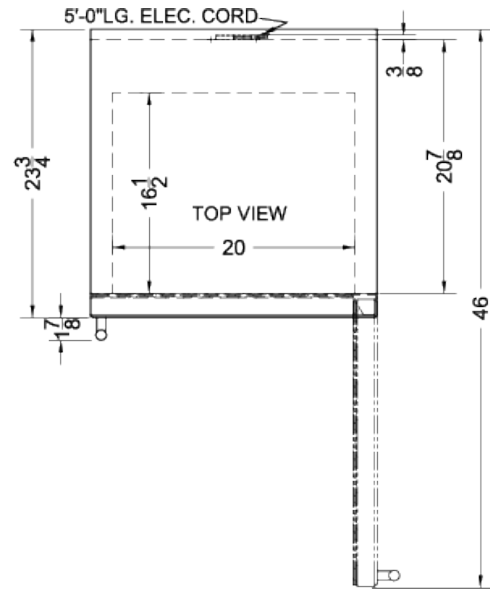

# PTHC125G

60" x 23.63" x 23.75" (H x W x D)

Single chamber passive heating blanket warmer with a self-closing glass door, stainless steel interior, digital thermostat, stainless steel cabinet, and lock

## PTHC125G Specifications:

Overview	
Height of Cabinet	60.0" (152 cm)
Width	23.63" (60 cm)
Depth	23.75" (60 cm)
Depth with Handle	25.63" (65 cm)
Depth with door at 90°	46.0" (117 cm)
Capacity	10.57 cu.ft. (299 L)
Door	Glass
Cabinet	Stainless Steel
US Electrical Safety	ETL
Canadian Electrical Safety	ETL-C
Amps	5.5
Voltage/Frequency	115 V AC/60 Hz
Weight	145.0 lbs. (66 kg)
Shipping Weight	150.0 lbs. (68 kg)
Estimated Time to Ship	Next day shipping
Parts & Labor Warranty	1 Year
Warming Cabinet	
Door Swing	RHD
Reversible	No
Adjustable Shelves	Yes
Shelf Type	Chrome
Shelf Qty	4
Thermostat Type	Digital
Interior Height	45.25" (115 cm)
Interior Width	20.0" (51 cm)
Interior Depth	16.5" (42 cm)
Dolly	Optional
Temperature Range	90 to 140°F