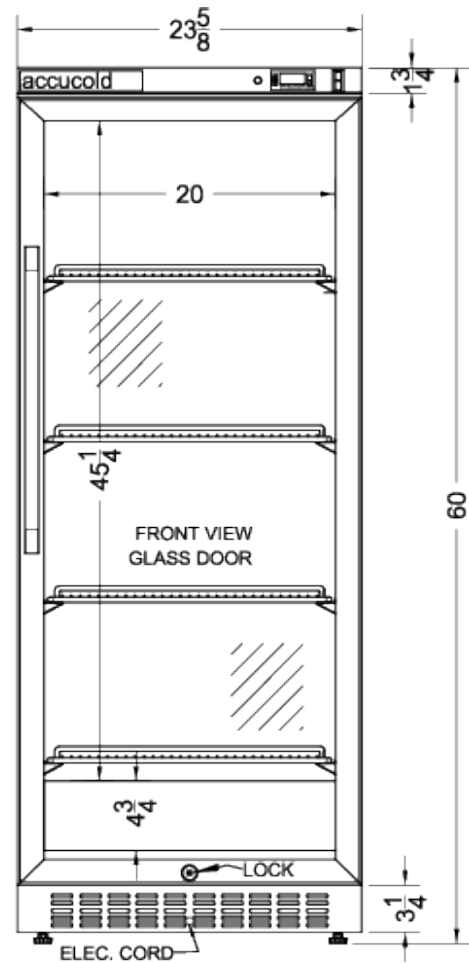

# PTHC125G

60" x 23.63" x 23.75" (H x W x D)

Single chamber passive heating blanket warmer with a self-closing glass door, stainless steel interior, digital thermostat, stainless steel cabinet, and lock

## PTHC125G Specifications:

Overview	
Height of Cabinet	60.0" (152 cm)
Width	23.63" (60 cm)
Depth	23.75" (60 cm)
Depth with Handle	25.63" (65 cm)
Depth with door at 90°	46.0" (117 cm)
Capacity	10.57 cu.ft. (299 L)
Door	Glass
Cabinet	Stainless Steel
US Electrical Safety	ETL
Canadian Electrical Safety	ETL-C
Amps	5.5
Voltage/Frequency	115 V AC/60 Hz
Weight	145.0 lbs. (66 kg)
Shipping Weight	150.0 lbs. (68 kg)
Estimated Time to Ship	Next day shipping
Parts & Labor Warranty	1 Year
Warming Cabinet	
Door Swing	RHD
Reversible	No
Adjustable Shelves	Yes
Shelf Type	Chrome
Shelf Qty	4
Thermostat Type	Digital
Interior Height	45.25" (115 cm)
Interior Width	20.0" (51 cm)
Interior Depth	16.5" (42 cm)
Dolly	Optional
Temperature Range	90 to 140°F