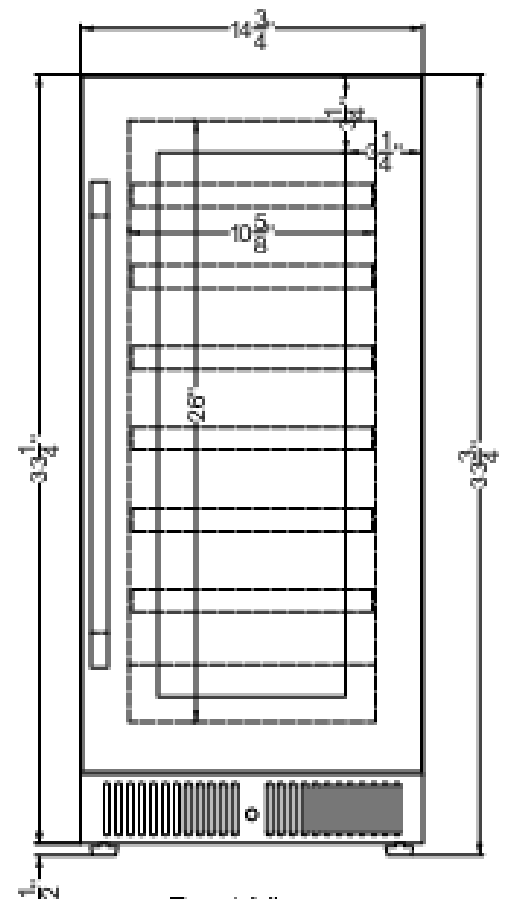

SDHW1532 Specifications:

Overview	
Height of Cabinet	33.75" (86 cm)
Width	14.75" (37 cm)
Depth	18.0" (46 cm)
Depth with Handle	19.75" (50 cm)
Depth with door at 90°	32.63" (83 cm)
Capacity	1.8 cu.ft. (51 L)
Bottles	18 bottles
Defrost Type	Frost-Free
Door	Glass
Cabinet	Black
US Electrical Safety	ETL
Canadian Electrical Safety	ETL-C
Sanitation	ETL-S
Amps	1.0
Voltage/Frequency	115 V AC/60 Hz
Weight	88.0 lbs. (40 kg)
Parts & Labor Warranty	1 Year
Compressor Warranty	5 Years
UPC	761101106335
Wine Cellar	
Number of Zones	1
Door Swing	RHD
Reversible	Yes
Adjustable Shelves	Yes
Shelf Type	Steel
Shelf Qty	6
Thermostat Type	Digital
Interior Light	Yes
Fan Type	Interior and Exterior
Refrigerant Type	R600a
Refrigerant Amount	0.64 oz.
High Side PSI	270.0
Low Side PSI	105.0
Interior Height 1	26.0" (66 cm)
Interior Width 1	10.63" (27 cm)
Interior Depth 1	12.25" (31 cm)
Compressor Step Height	3.75" (10 cm)

Compressor Step Width	10.63" (27 cm)
Compressor Step Depth	5.0" (13 cm)
Temperature Range	41°F to 68°F
Sabbath Mode	Yes
Sound Level	33.3 dB

Front View