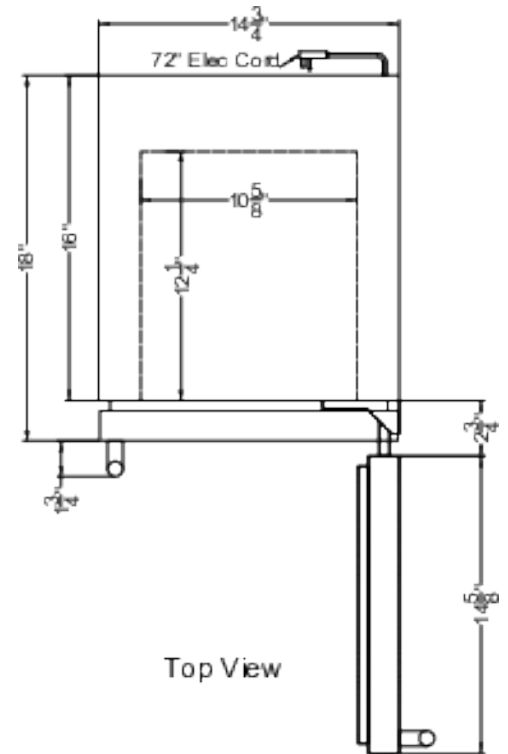

SDHW1532 Specifications:

Overview	
Height of Cabinet	33.75" (86 cm)
Width	14.75" (37 cm)
Depth	18.0" (46 cm)
Depth with Handle	19.75" (50 cm)
Depth with door at 90°	32.63" (83 cm)
Capacity	1.8 cu.ft. (51 L)
Bottles	18 bottles
Defrost Type	Frost-Free
Door	Glass
Cabinet	Black
US Electrical Safety	ETL
Canadian Electrical Safety	ETL-C
Sanitation	ETL-S
Amps	1.0
Voltage/Frequency	115 V AC/60 Hz
Weight	88.0 lbs. (40 kg)
Parts & Labor Warranty	1 Year
Compressor Warranty	5 Years
UPC	761101106335
Wine Cellar	
Number of Zones	1
Door Swing	RHD
Reversible	Yes
Adjustable Shelves	Yes
Shelf Type	Steel
Shelf Qty	6
Thermostat Type	Digital
Interior Light	Yes
Fan Type	Interior and Exterior
Refrigerant Type	R600a
Refrigerant Amount	0.64 oz.
High Side PSI	270.0
Low Side PSI	105.0
Interior Height 1	26.0" (66 cm)
Interior Width 1	10.63" (27 cm)
Interior Depth 1	12.25" (31 cm)
Compressor Step Height	3.75" (10 cm)

Compressor Step Width	10.63" (27 cm)
Compressor Step Depth	5.0" (13 cm)
Temperature Range	41°F to 68°F
Sabbath Mode	Yes
Sound Level	33.3 dB

Top View