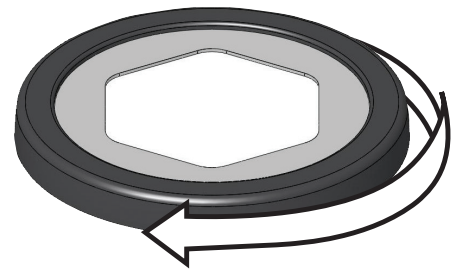

C2410C EZ-FIT® CUP DISPENSER INSTALLATION INSTRUCTIONS

1. CUT HOLE IN COUNTER SURFACE

2. REMOVE TRIM RING TURNING COUNTER CLOCKWISE

3. SECURE CUP DISPENSER TO COUNTER WITH SUPPLIED SCREWS

4. SELECT PROPER SIZE GASKET FOR CUP (SEE TABLE ON BACK)

5. INSTALL GASKET OVER POSTS IN UNDERSIDE OF RING

6. REPLACE COVER RING WITH GASKET BY TURNING CLOCKWISE OVER MOUNTING RING UNTIL SECURE

7. LOAD CUPS THROUGH GASKET

REPLACEMENT PARTS & ACCESSORIES (see reverse side for replacement gaskets)

GASKET SIZING GUIDE

Approximate Cup Rim Diameter		Approximate Cup Size Range	Gasket Size	REPLACEMENT GASKET KITS		Quantity of Gaskets in Kit	
minimum	maximum			Part Numbers			
2 ⁷ / ₈ " (73 mm)	3 ¹ / ₈ " (79 mm)	8 oz (236 mL) to 14 oz (414 mL)	SMALL	black XC2422SBK	white XC2422S	3	
3 ¹ / ₂ " (89 mm)	3 ⁷ / ₈ " (98 mm)	16 oz (474 mL) to 24 oz (710 mL)	MEDIUM	black XC2422MBK	white XC2422M	3	
4 ³ / ₁₆ " (106 mm)	4 ³ / ₈ " (111 mm)	32 oz (947 mL)	LARGE	black XC2422LBK	white XC2422L	3	
4 ¹ / ₂ " (114 mm)	4 ³ / ₄ " (121 mm)	32 oz (947 mL) to 46 oz (1360 mL)	EXTRA LARGE	black XC2422XLBK	white XC2422XL	3	
Additional intermediate gasket sizes are available. Please call Customer Care for more information.						XC2426 One each-Small, Medium, Large, Extra Large	4

SMALL GROUPING OF HOLES ON EDGE INDICATE GASKET SIZE (SEE CHART)