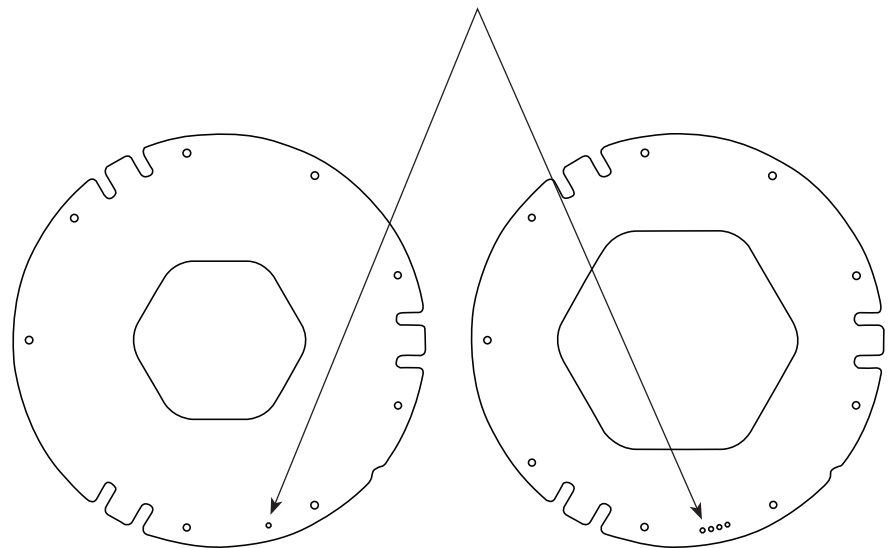

GASKET SIZING GUIDE

Approximate Cup Rim Diameter		Approximate Cup Size Range	Gasket Size	REPLACEMENT GASKET KITS		Quantity of Gaskets in Kit	
minimum	maximum			Part Numbers			
2 ⁷ / ₈ " (73 mm)	3 ¹ / ₈ " (79 mm)	8 oz (236 mL) to 14 oz (414 mL)	SMALL	black XC2422SBK	white XC2422S	3	
3 ¹ / ₂ " (89 mm)	3 ⁷ / ₈ " (98 mm)	16 oz (474 mL) to 24 oz (710 mL)	MEDIUM	black XC2422MBK	white XC2422M	3	
4 ³ / ₁₆ " (106 mm)	4 ³ / ₈ " (111 mm)	32 oz (947 mL)	LARGE	black XC2422LBK	white XC2422L	3	
4 ¹ / ₂ " (114 mm)	4 ³ / ₄ " (121 mm)	32 oz (947 mL) to 46 oz (1360 mL)	EXTRA LARGE	black XC2422XLBK	white XC2422XL	3	
Additional intermediate gasket sizes are available. Please call Customer Care for more information.						XC2426 One each-Small, Medium, Large, Extra Large	4

HOW TO DETERMINE WHICH GASKET TO USE

1. Turn cup upside down.
2. Affix gasket over cup. Gasket should rest about $\frac{2}{3}$ of the way down from rim of cup.
3. When gasket fits appropriately, this indicates the correct gasket size to use.

SMALL GROUPING OF HOLES ON EDGE INDICATE GASKET SIZE (SEE CHART)

# OF HOLES	GASKET SIZE	PART #
°	SMALL	XC2422S
° °	MEDIUM	XC2422M
° ° °	LARGE	XC2422L
° ° ° °	EXTRA LARGE	XC2422XL

San Jamar
 555 Koopman Lane
 Elkhorn, Wisconsin 53121
 USA
 T: +1.262.723.6133
 F: +1.262.723.4204
 info@sanjamar.com
 www.sanjamar.com