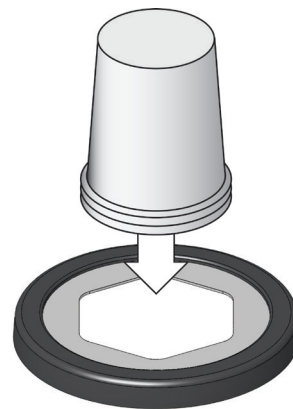

C2410C EZ-FIT® CUP DISPENSER INSTALLATION INSTRUCTIONS

1. CUT HOLE IN COUNTER SURFACE

2. REMOVE TRIM RING TURNING COUNTER CLOCKWISE

3. SECURE CUP DISPENSER TO COUNTER WITH SUPPLIED SCREWS

4. SELECT PROPER SIZE GASKET FOR CUP (SEE TABLE ON BACK)

5. INSTALL GASKET OVER POSTS IN UNDERSIDE OF RING

6. REPLACE COVER RING WITH GASKET BY TURNING CLOCKWISE OVER MOUNTING RING UNTIL SECURE

7. LOAD CUPS THROUGH GASKET

REPLACEMENT PARTS & ACCESSORIES (see reverse side for replacement gaskets)

GASKET SIZING GUIDE

Approximate Cup Rim Diameter		Approximate Cup Size Range	Gasket Size	REPLACEMENT GASKET KITS		Quantity of Gaskets in Kit	
minimum	maximum			Part Numbers			
2 ⁷ / ₈ " (73 mm)	3 ¹ / ₈ " (79 mm)	8 oz (236 mL) to 14 oz (414 mL)	SMALL	black XC2422SBK	white XC2422S	3	
3 ¹ / ₂ " (89 mm)	3 ⁷ / ₈ " (98 mm)	16 oz (474 mL) to 24 oz (710 mL)	MEDIUM	black XC2422MBK	white XC2422M	3	
4 ³ / ₁₆ " (106 mm)	4 ³ / ₈ " (111 mm)	32 oz (947 mL)	LARGE	black XC2422LBK	white XC2422L	3	
4 ¹ / ₂ " (114 mm)	4 ³ / ₄ " (121 mm)	32 oz (947 mL) to 46 oz (1360 mL)	EXTRA LARGE	black XC2422XLBK	white XC2422XL	3	
Additional intermediate gasket sizes are available. Please call Customer Care for more information.						XC2426 One each-Small, Medium, Large, Extra Large	4

HOW TO DETERMINE WHICH GASKET TO USE

1. Turn cup upside down.
2. Affix gasket over cup. Gasket should rest about $\frac{2}{3}$ of the way down from rim of cup.
3. When gasket fits appropriately, this indicates the correct gasket size to use.