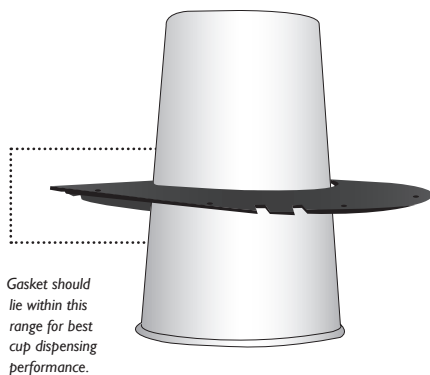

GASKET SIZING GUIDE

Approximate Cup Rim Diameter		Approximate Cup Size Range	Gasket Size	REPLACEMENT GASKET KITS		Quantity of Gaskets in Kit	
minimum	maximum			Part Numbers			
2⁷/₈" (73 mm)	3¹/₈" (79 mm)	8 oz (236 mL) to 14 oz (414 mL)	SMALL	black XC2422SBK	white XC2422S	3	
3¹/₂" (89 mm)	3⁷/₈" (98 mm)	16 oz (474 mL) to 24 oz (710 mL)	MEDIUM	black XC2422MBK	white XC2422M	3	
4³/₁₆" (106 mm)	4³/₈" (111 mm)	32 oz (947 mL)	LARGE	black XC2422LBK	white XC2422L	3	
4¹/₂" (114 mm)	4³/₄" (121 mm)	32 oz (947 mL) to 46 oz (1360 mL)	EXTRA LARGE	black XC2422XLBK	white XC2422XL	3	
Additional intermediate gasket sizes are available. Please call Customer Care for more information.						XC2426 One each-Small, Medium, Large, Extra Large	4

HOW TO DETERMINE WHICH GASKET TO USE