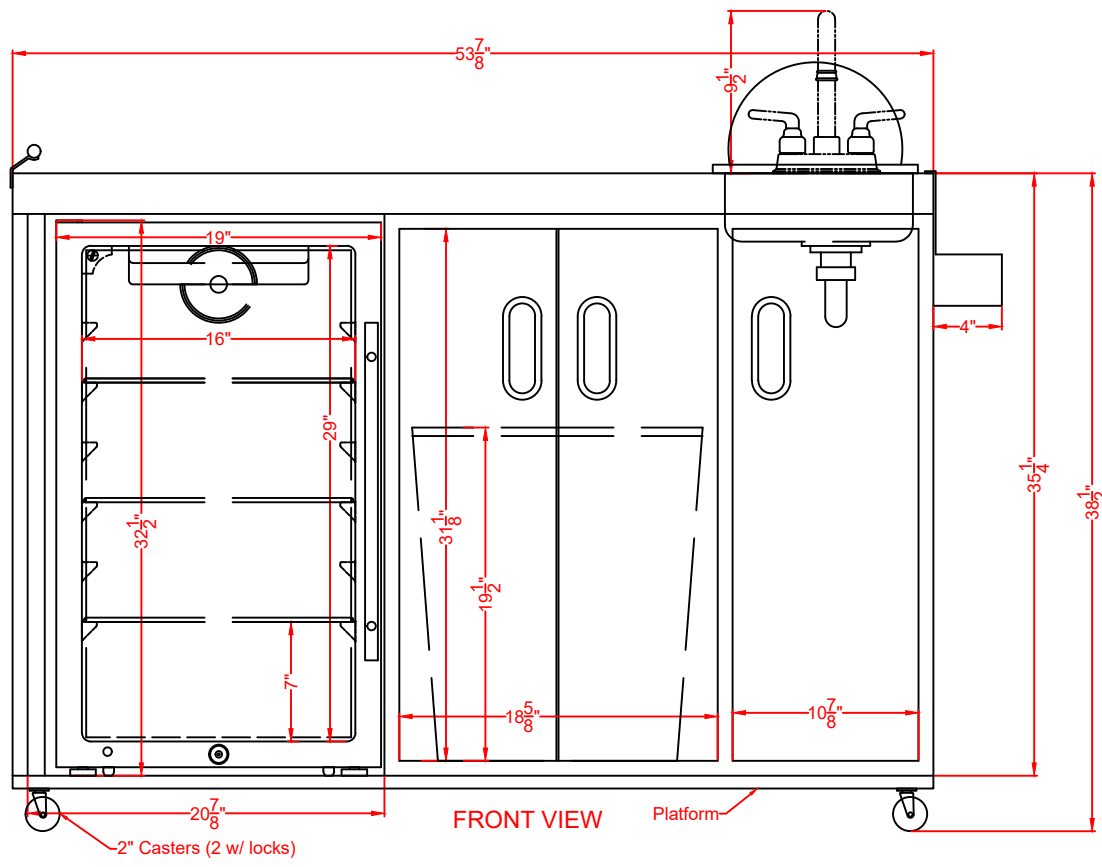

TOP VIEW

FRONT VIEW

Platform

2" Casters (2 w/ locks)

CARTOS54RG
CARTOS54RS
Kitchenette
06/07/23

SUMMIT
 FELIX STORCH, INC.
www.summitappliance.com
718-393-3900