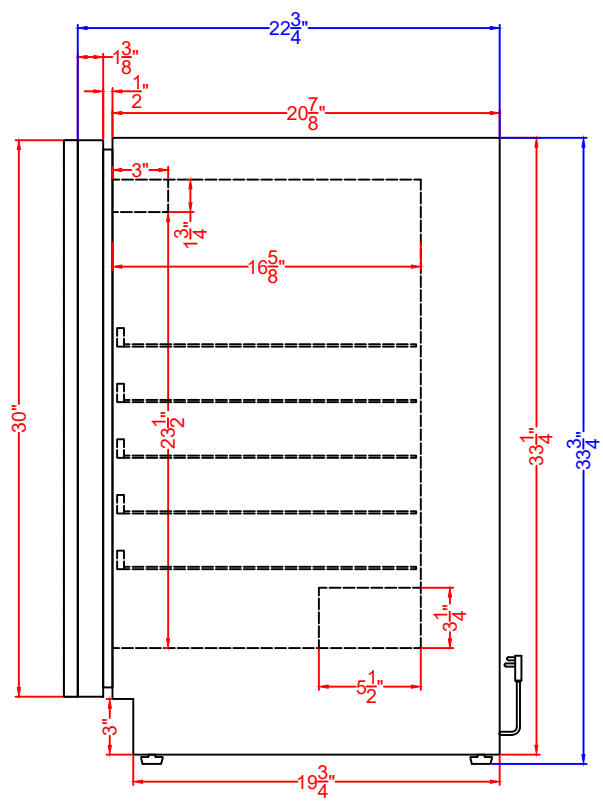

Top View

Front View

Profile View

CL18WCPNR
Beverage Cooler
05/29/24

FELIX STORCH, INC.
 www.summitappliance.com
 718-893-3900