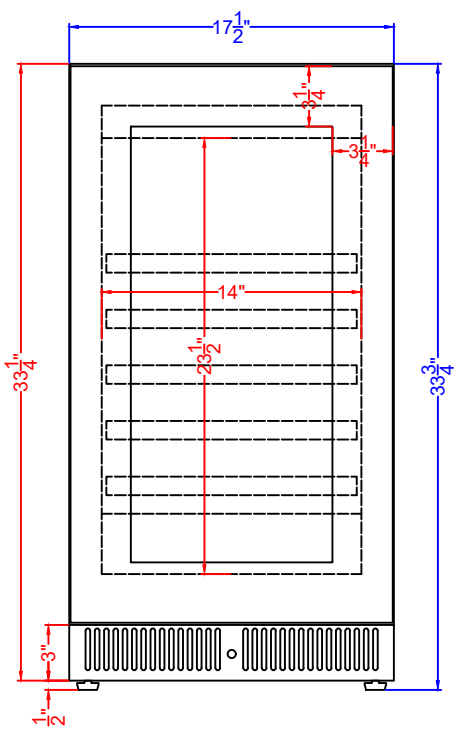

Top View

Front View

Profile View

CL18WCPNR
Beverage Cooler
05/29/24

FELIX STORCH, INC.
 www.summitappliance.com
 718-893-3900