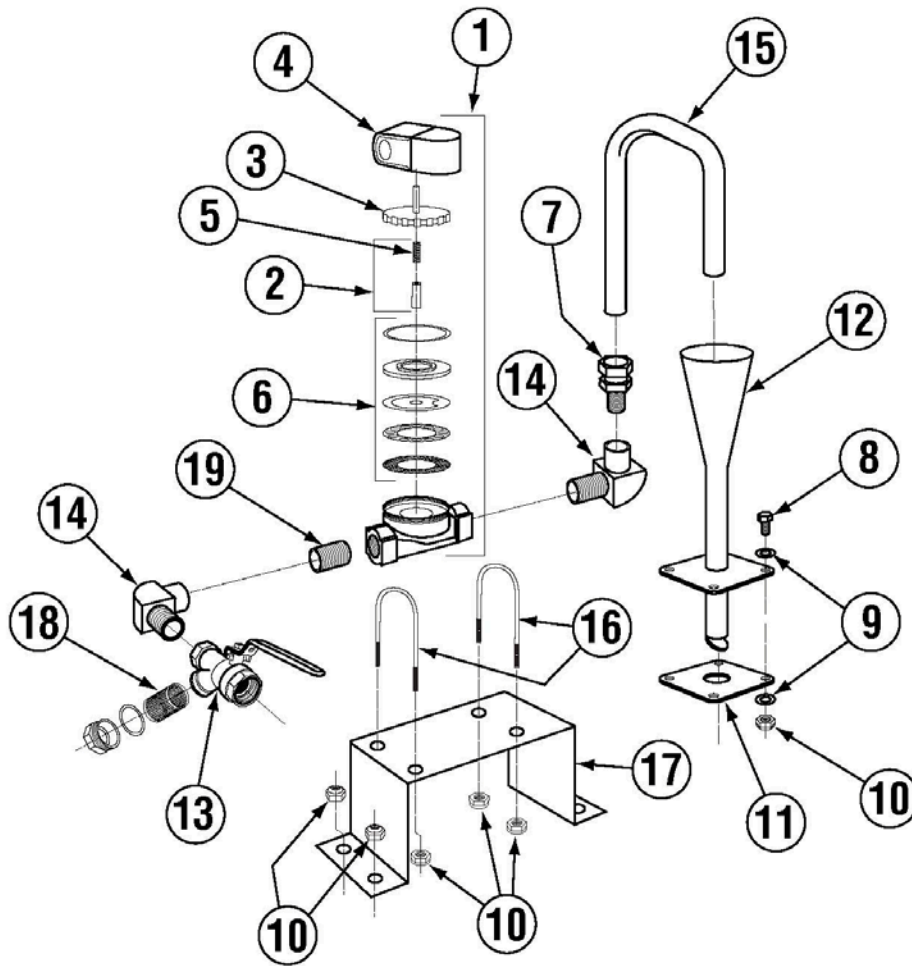

Title	Parts Manual	Rev 1.03B
	Model	EAH / EC Dishwasher	05/23/14

Plumbing System (Effective September 2013)

Item	Qty	PartNo	Description
01	1	03603.10	½ Water Sol Valve 120v/60hz
02	1	00786.00	Water Sol Plunger G JE ¾ & ½
03	1	03603.20	½ Water Solenoid Bonnet
04	1	00738.10	Solenoid Coil JE 120V (¾ & ½)
05	1	00706.10	¾ Solenoid JE Spring Only
06	1	00707.00	½ Water Solenoid Repair Kit JE
07	1	00760.00	5/8 Comp X 1/2 MIP Adapter
08	4	00914.10	1/4-20 X 5/8 Hexhead Bolt
09	8	00924.00	1/4 SS Washer
10	12	00912.00	1/4-20 Nylon Lock Nut

Item	Qty	PartNo	Description
11	1	04306.00	Square Manifold Gasket
12	1	00710.20	Air Gap
13	1	41062.00	¾ Strainer Ball Valve
14	2	00745.00	½" Street Elbow
15	1	N/A	½" s/s Tubing
16	2	01526.10	Plumbing Bracket Strap
17	1	01526.00	Plumbing Support Bracket
18	1	41062.10	¾ Ball Valve Strainer Only
19	1	00742.00	½"x1-1/2" Brass Nipple