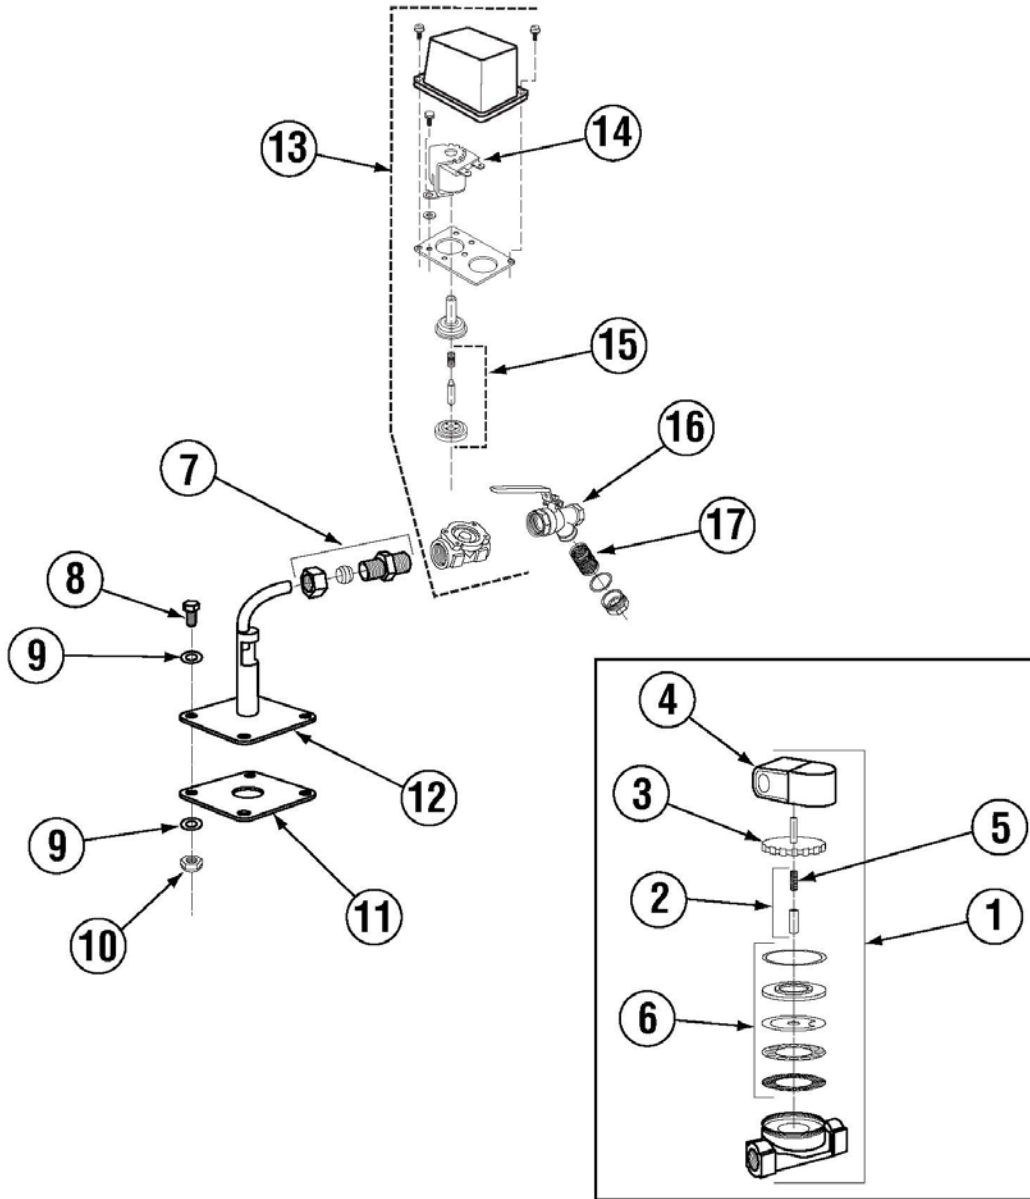

Title	Parts Manual	Rev 1.03B
	Model	EAH / EC Dishwasher	05/23/14

Plumbing System

Item	Qty	PartNo	Description
01	1	03603.10	½ Water Sol Valve 120v/60hz
02	1	00786.00	Water Sol Plunger G JE ¾ & ½
03	1	03603.20	½ Water Solenoid Bonnet
04	1	00738.10	Solenoid Coil JE 120V (¾ & ½)
05	1	00706.10	¾ Solenoid JE Spring Only
06	1	00707.00	½ Water Solenoid Repair Kit JE
07	1	00760.00	5/8 Comp X 1/2 MIP Adapter
08	4	00914.10	1/4-20 X 5/8 Hexhead Bolt
09	8	00924.00	1/4 SS Washer

Item	Qty	PartNo	Description
10	4	00912.00	1/4-20 Nylon Lock Nut
11	1	04306.00	Square Manifold Gasket
12	1	00710.00	Air Gap
13	1	03604.00	SS Water Solenoid Valve ½" 110
14	1	41015.60	Water Solenoid Coil Only 110V
15	1	03604.30	Dema Valve Repair Kit 3/8", 1/2"
16	1	41062.00	^1/2 Strainer Ball Valve
17	1	41062.10	^ 1/2 Ball Valve Strainer Only