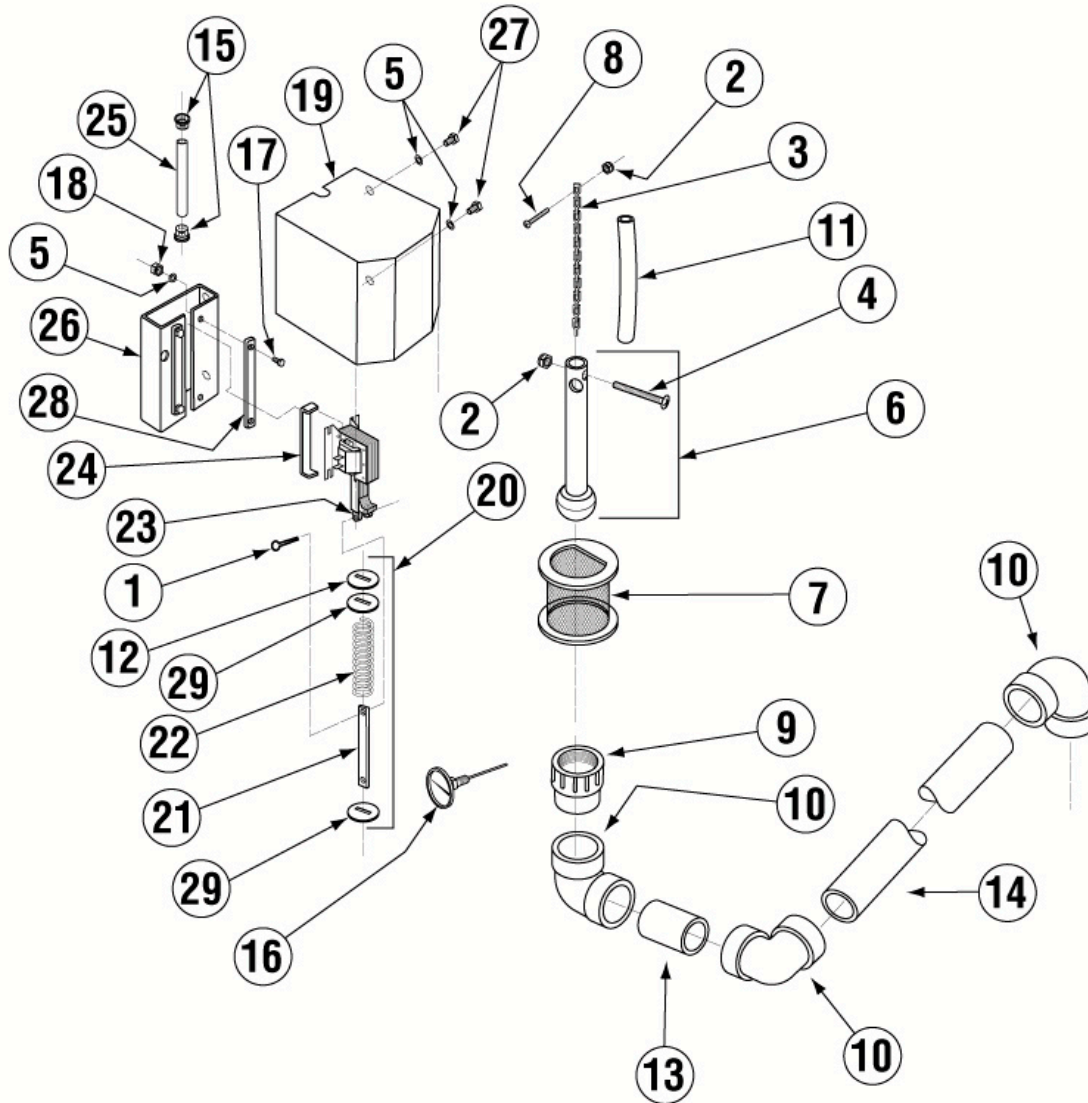

	Title	Parts Manual	Rev 1.03B
	Model	EAH / EC Dishwasher	05/23/14

Spray System Assembly E/E Tall

Item	Qty	PartNo	Description
01	4	00914.00	1/4-20 X 3/4 Hexhead Bolt
02	9	00924.00	1/4 SS Washer
03	4	00912.00	1/4-20 Nylon Lock Nut
04	1	00966.10	10-32 X 1/4 Hexhead SS Bolt
05	2	00342.00	Spray Arm Bearing
06	2	00310.00	Spray Arm
07	4	00308.50	Spray Arm End Plug SS
08	1	00305.03	Spray Manifold EAH
		00305.04	Spray Manifold EAH/Tall
09	1	04306.00	Square Manifold Gasket

Item	Qty	PartNo	Description
10	1	03108.10	Transfer Hose 10" EAH/C
11	2	03101.00	Hose Clamp # 16 1"
12	1	00905.82	1/4-20 X 3/8 Truss Head Bolt
13	1	00357.10	Lower Spray Base EAH
14	4	00363.00	^Spray Base Lock Pin
15	1	50302.06	1" MPT X 1" Barb PVC Sch 80
16	1	00302.84	Spray Base O ring E VA
17	4	00363.10	Lock Pin Spring
18	4	00363.20	Thumb Screw adapter

*Comes with O-Ring P/N 00342.11

	Title	Parts Manual	Rev 1.03B
	Model	EAH / EC Dishwasher	05/23/14

Optional Sani Alarm System Assembly

E-AH/C SANI ALARM ASSY

Item	Qty	PartNo	Description
01	3	00400.00	Conduit 3/8 Sealrite
02	1	00401.00	St-3/8 Straight Connector
03	1	00402.00	St-90 Deg 3/8 Connector
04	1	00406.00	Control Box Light .5" Dia Red
05	1	00435.00	Squeeze Tube 8" Silicone
06	1	00521.00	Wire 18 Gauge Orange
07	1	00531.00	Wire 18 Gauge White

	Title	Parts Manual	Rev 1.03B
	Model	EAH / EC Dishwasher	05/23/14

Drain System Assembly

Item	Qty	PartNo	Description
01	1	00900.10	Cotter pin 1/8" X 1"
02	2	00927.00	8-32 Nylon Lock Nut
03	1	00110.07	Drain Ball Chain-12 Link
04	1	00902.00	8-32 X 1 1/4 Panhead Bolt
05	6	00922.00	1/4 Lock Star Washer
06	1	00121.25	Drain Ball Assy (E) *
07	1	00115.06	Drain Sump Screen (A/C)
08	1	03812.00	8-32 X 5/8 Panhead Screw
09	1	01313.20	2" Spg X Fip Adapter
10	3	01312.20	2" Vent ELL Hub X Hub
11	1	41019.11	1/2 ID X 11/16 OD Hose 9"L
12	1	00105.20	Drain Solenoid Linkage Washer
13	1	05030.22	Tubing 2" X 3 3/4"
14	1	05030.24	Tubing 2" X 13 3/4"
15	2	00936.00	312-250 Shorty Bushing