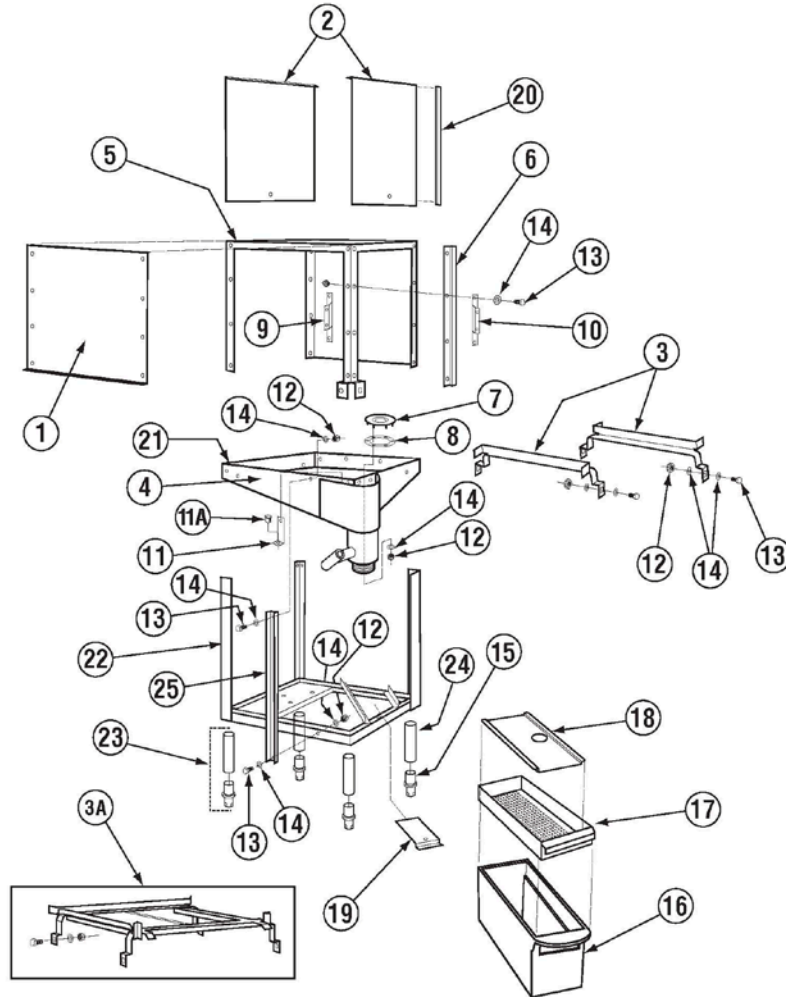

 Peristaltic Pump Assembly 14

	Title	Parts Manual	Rev 1.03B
	Model	EAH / EC Dishwasher	05/23/14

PARTS MANUAL

Initial Parts Kit (Part # 01100.85)

PART NO.	DESCRIPTION	QTY
00100.00	Drain Ball Solenoid 120V	1
00115.08	Drain Sump Screen (A/C)	1
00120.02	Thermometer (Bi Metal)	1
00121.25	Drain Ball Assy.	1
00200.10	Pump Assy. 110/220V 60Hz (Open)	1
00206.30	Pump Seal Kit	1
00304.06	Spray Arm A & C	1
00308.50	Spray Arm End Plug SS	1
00341.00	Spray Arm Bearing (Welded)	1
00404.82	Motor Contactor 115V/60HZ	1
00411.00	Micro Switch	1
00415.00	Peristaltic Pump Assy 120V/60hz	1
00418.00	Peristaltic Pump Cover	1
00425.51	Chemical Tubing Blue	50
00425.53	Chemical Tubing Red	50
00425.54	Chemical Tubing White	50
00433.10	Master Switch (20 Amp)	1
00500.00	Timer Motor 90 Sec 110V/60Hz	1
00562.00	Roller Door Switch	1
00602.00	Door Spring	1
00631.00	Ice Cube Relay 120V	1
00955.00	5/16-18 X 5/8 Thumbscrew	1
01550.00	Solenoid Stop	1
02257.00	Squeeze Tube 8" Norprene	1
03470.01	Toggle Switch(Moment) .25 Flat Term	1
03604.30	Dema Valve Repair Kit 3/8",1/2" & 3/4	1
03623.00	1/2 Vac Breaker Repair Kit Watts	1
41015.60	Water Solenoid Coil Only 110V	1

	Title	Parts Manual	Rev 1.03B
	Model	EAH / EC Dishwasher	05/23/14

Exploded View Drawings

Cabinet Assembly (E/E Tall)

Item	Qty	PartNo	Description
01	1	01540.40	Wrapper Panel EAH/EST
		01540.44	Wrapper Panel E/EVA Tall
02	2	01506.30	Door Standard (Stamped)
		01506.10	Door Pizza w/Dimple Stamped
03	2	01505.32	Tray Track Inline AH
03a	1	01505.10	Tray Track (EST/EC/CMA-180)
04	1	01502.70	E Pan - Bolt On No Legs
05	1	01510.40	Wrapper E (2010)
		01510.42	Wrapper E Tall (2010)
06	4	01554.30	EZ Glide Door Guide SS 21 1/8"
		17554.00	CMA-180/P Door Guide 26 3/8"
07	1	00124.65	Drain Ball Seat EAH/EC
08	1	00125.10	Drain Sump Gasket For E Dm
09	1	00101.10	Solenoid Bracket C RH
		00101.30	Solenoid Bracket C"P" RH
10	1	00101.20	Solenoid Bracket C LH
		00101.40	Solenoid Bracket C"P" LH