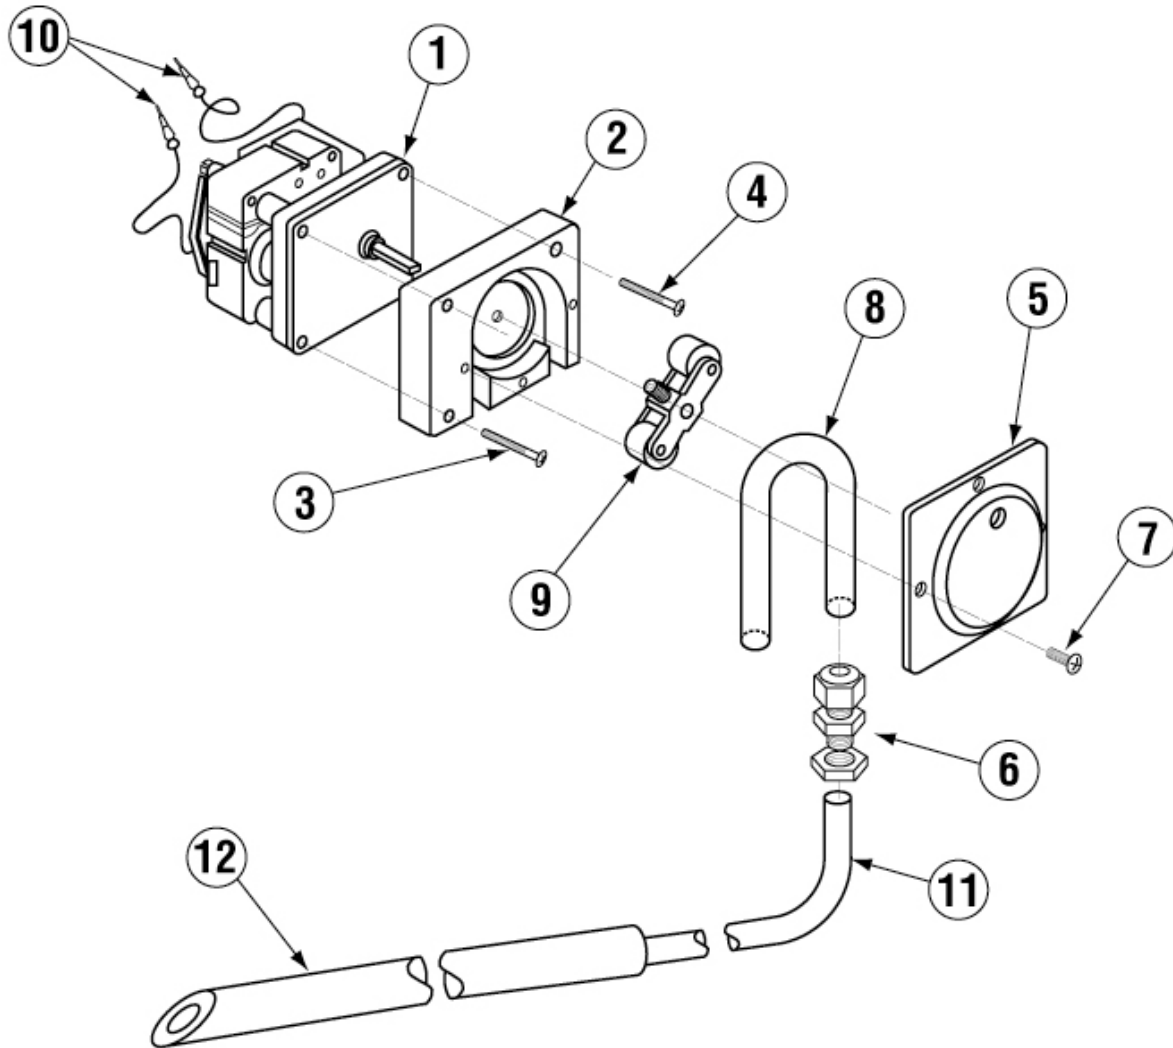

	Title	Parts Manual	Rev 1.03B
	Model	EAH / EC Dishwasher	05/23/14

Door Actuator Assembly (Corner) (E/E Tall)

Item	Qty	PartNo	Description
01	1	00613.04	Door Handle (C)
02	1	00619.34	Door Handle Mtg Plate-Long
2A	1	00619.44	Door Handle Mtg Plate Short
03	1	00603.04	Door Spring Extension Rod (C)
04	1	00602.00	Door Spring
		00602.20	Door Spring -Heavy Duty
05	2	01506.30	Door A B C M CMA-44
06	2	01553.00	Door Handle Link
07	1	00606.50	Turn Buckle
08	9	00913.00	5/16-18 SS Nut
09	9	00926.00	5/16 SS Washer
10	1	13805.00	5/16-18 Nylon Insert Lock Nut
11	2	01552.00	Door Stop

Item	Qty	PartNo	Description
12	6	00924.00	1/4 SS Washer
13	4	00912.00	1/4-20 Nylon Lock Nut
14	4	00610.00	Door Handle Spacer Small
15	4	00611.00	Door Handle Spacer (Lg)
16	2	00903.00	1/4-20 X 1 3/4 SS Hexhead Bolt
17	8	00926.00	5/16 SS Washer
18	2	00910.00	1/4-20 X 1 1/2 SS Hexhead Bolt
19	2	00607.04	Door Handle Cap 1"
20	8	00920.00	5/16-18 X 3/4 SS Hexhead Bolt
21	1	00563.20	Roller Switch Bracket (C)
22	1	00562.00	Roller Door Switch
23	1	00562.60	Connector Door Roller Switch
24	1	00546.00	18 AWG Switch Cord

	Title	Parts Manual	Rev 1.03B
	Model	EAH / EC Dishwasher	05/23/14

Peristaltic Pump Assembly

Item	Qty	PartNo	Description
01	1	00416.00	Peristaltic Pump Motor 120v/60hz
02	1	00417.10	Peristaltic Pump Block
03	2	00919.00	10-32 X 1 1/2 Panhead Bolt
04	1	00918.00	10-32 X 1 1/2 Filister Bolt
05	1	00418.00	Peristaltic Pump Cover
06	1	03415.40	Liquid Tight Fitting 1/4"
07	4	00911.00	8-32 X 1/2 Panhead Screw