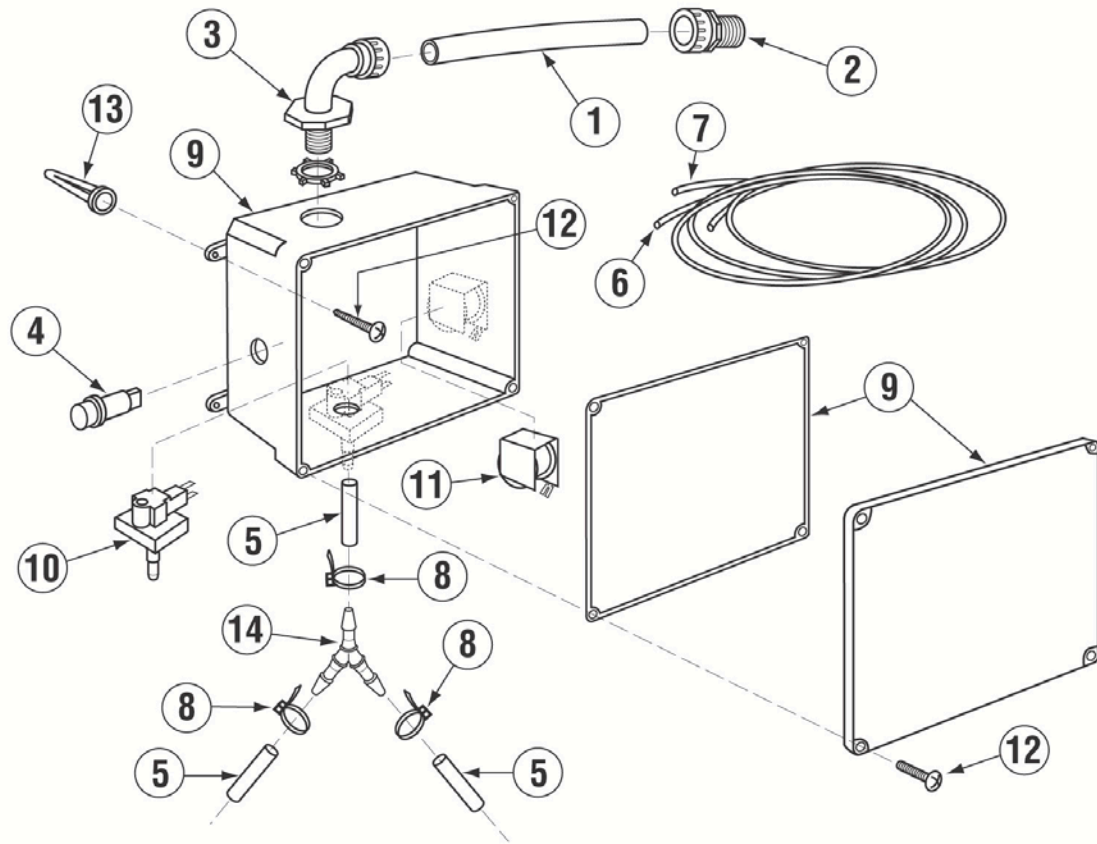

	Title	Parts Manual	Rev 1.03B
	Model	EAH / EC Dishwasher	05/23/14

Spray System Assembly E/E Tall

Item	Qty	PartNo	Description
01	4	00914.00	1/4-20 X 3/4 Hexhead Bolt
02	9	00924.00	1/4 SS Washer
03	4	00912.00	1/4-20 Nylon Lock Nut
04	1	00966.10	10-32 X 1/4 Hexhead SS Bolt
05	2	00342.00	Spray Arm Bearing
06	2	00310.00	Spray Arm
07	4	00308.50	Spray Arm End Plug SS
08	1	00305.03	Spray Manifold EAH
		00305.04	Spray Manifold EAH/Tall
09	1	04306.00	Square Manifold Gasket

Item	Qty	PartNo	Description
10	1	03108.10	Transfer Hose 10" EAH/C
11	2	03101.00	Hose Clamp # 16 1"
12	1	00905.82	1/4-20 X 3/8 Truss Head Bolt
13	1	00357.10	Lower Spray Base EAH
14	4	00363.00	^Spray Base Lock Pin
15	1	50302.06	1" MPT X 1" Barb PVC Sch 80
16	1	00302.84	Spray Base O ring E VA
17	4	00363.10	Lock Pin Spring
18	4	00363.20	Thumb Screw adapter

*Comes with O-Ring P/N 00342.11

	Title	Parts Manual	Rev 1.03B
	Model	EAH / EC Dishwasher	05/23/14

Optional Sani Alarm System Assembly

E-AH/C SANI ALARM ASSY

Item	Qty	PartNo	Description
01	3	00400.00	Conduit 3/8 Sealrite
02	1	00401.00	St-3/8 Straight Connector
03	1	00402.00	St-90 Deg 3/8 Connector
04	1	00406.00	Control Box Light .5" Dia Red
05	1	00435.00	Squeeze Tube 8" Silicone
06	1	00521.00	Wire 18 Gauge Orange
07	1	00531.00	Wire 18 Gauge White