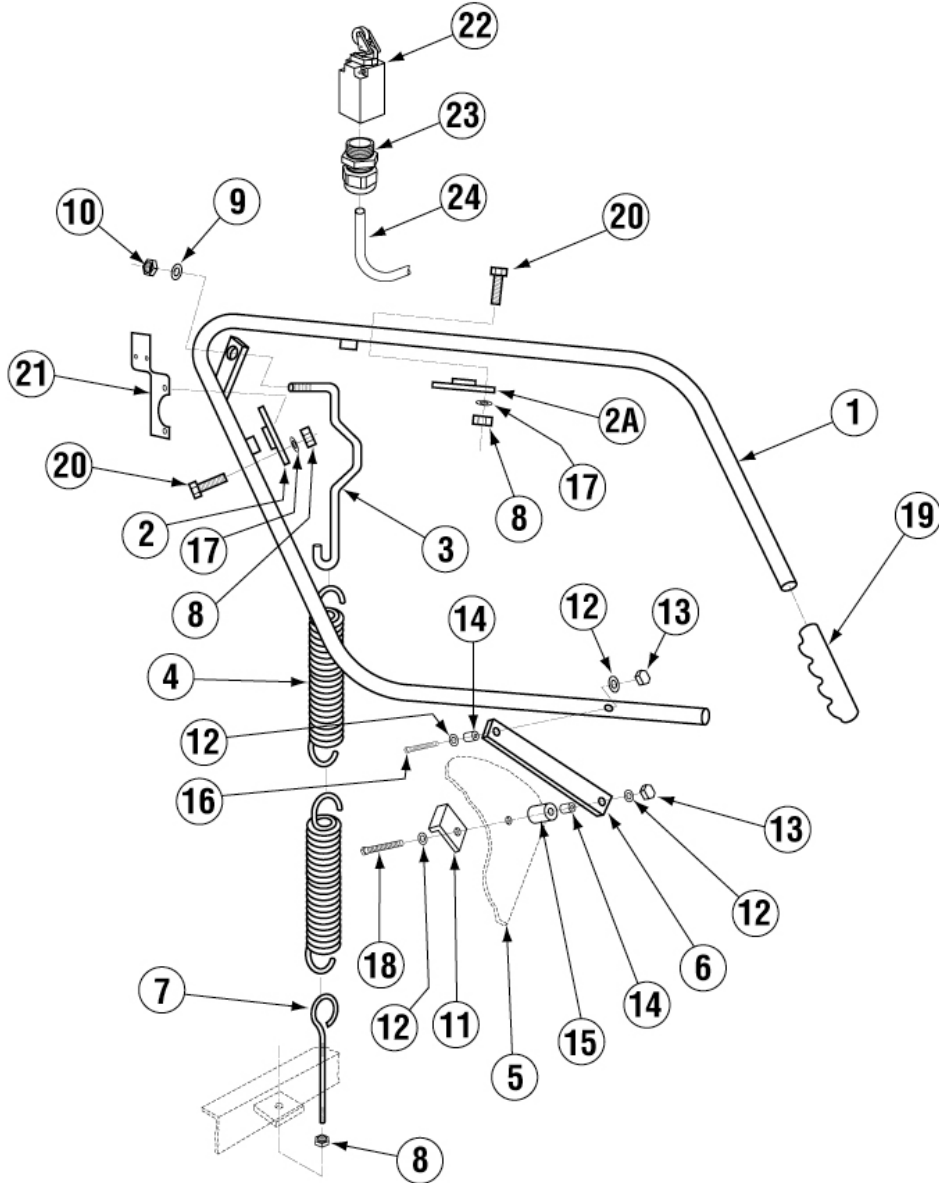

Title	Parts Manual	Rev 1.03B
	Model	EAH / EC Dishwasher	05/23/14

Door Actuator Assembly (Corner) (E/E Tall)

Item	Qty	PartNo	Description
01	1	00613.04	Door Handle (C)
02	1	00619.34	Door Handle Mtg Plate-Long
2A	1	00619.44	Door Handle Mtg Plate Short
03	1	00603.04	Door Spring Extension Rod (C)
04	1	00602.00	Door Spring
		00602.20	Door Spring -Heavy Duty
05	2	01506.30	Door A B C M CMA-44
06	2	01553.00	Door Handle Link
07	1	00606.50	Turn Buckle
08	9	00913.00	5/16-18 SS Nut
09	9	00926.00	5/16 SS Washer
10	1	13805.00	5/16-18 Nylon Insert Lock Nut
11	2	01552.00	Door Stop

Item	Qty	PartNo	Description
12	6	00924.00	1/4 SS Washer
13	4	00912.00	1/4-20 Nylon Lock Nut
14	4	00610.00	Door Handle Spacer Small
15	4	00611.00	Door Handle Spacer (Lg)
16	2	00903.00	1/4-20 X 1 3/4 SS Hexhead Bolt
17	8	00926.00	5/16 SS Washer
18	2	00910.00	1/4-20 X 1 1/2 SS Hexhead Bolt
19	2	00607.04	Door Handle Cap 1"
20	8	00920.00	5/16-18 X 3/4 SS Hexhead Bolt
21	1	00563.20	Roller Switch Bracket (C)
22	1	00562.00	Roller Door Switch
23	1	00562.60	Connector Door Roller Switch
24	1	00546.00	18 AWG Switch Cord