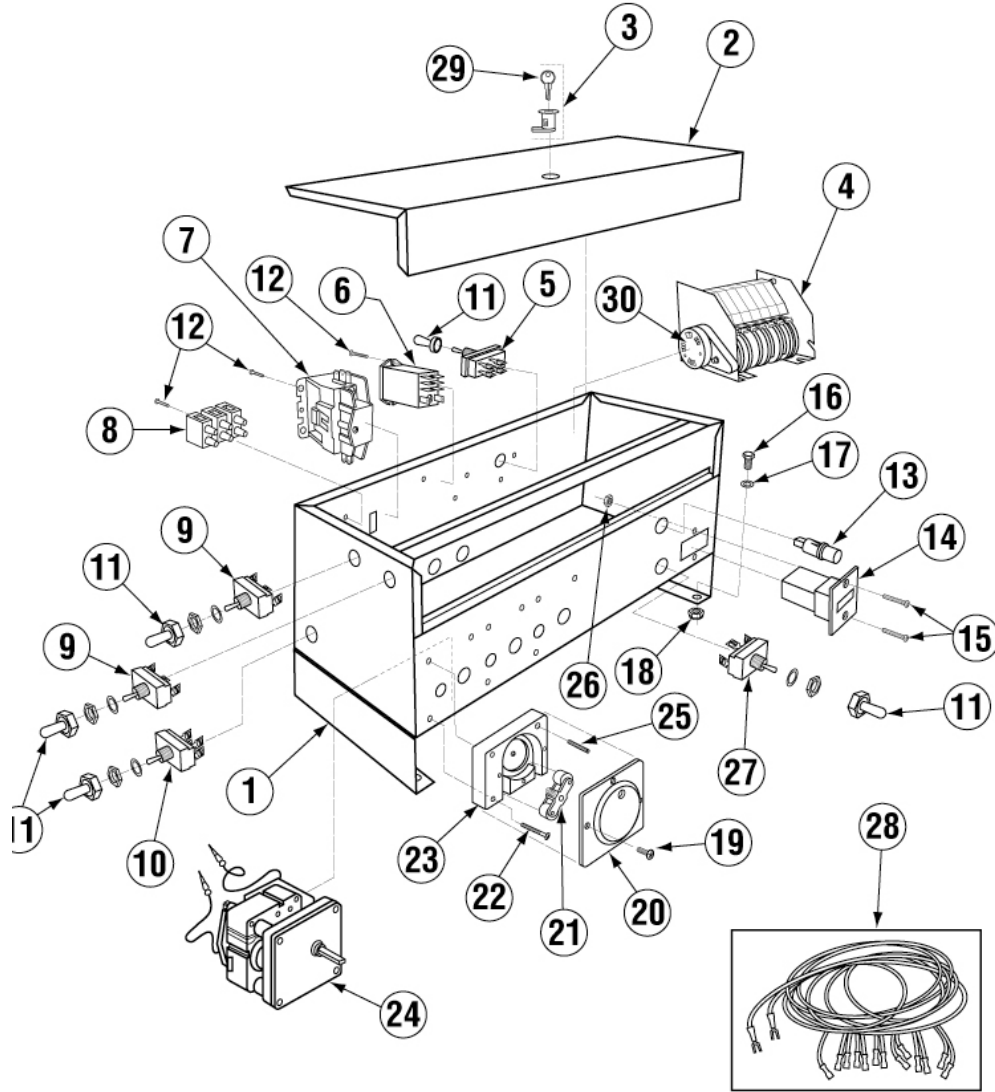

	Title	Parts Manual	Rev 1.03B
	Model	EAH / EC Dishwasher	05/23/14

Exploded View Drawings

Cabinet Assembly (E/E Tall)

Item	Qty	PartNo	Description
01	1	01540.40	Wrapper Panel EAH/EST
		01540.44	Wrapper Panel E/EVA Tall
02	2	01506.30	Door Standard (Stamped)
		01506.10	Door Pizza w/Dimple Stamped
03	2	01505.32	Tray Track Inline AH
03a	1	01505.10	Tray Track (EST/EC/CMA-180)
04	1	01502.70	E Pan - Bolt On No Legs
05	1	01510.40	Wrapper E (2010)
		01510.42	Wrapper E Tall (2010)
06	4	01554.30	EZ Glide Door Guide SS 21 1/8"
		17554.00	CMA-180/P Door Guide 26 3/8"
07	1	00124.65	Drain Ball Seat EAH/EC
08	1	00125.10	Drain Sump Gasket For E Dm
09	1	00101.10	Solenoid Bracket C RH
		00101.30	Solenoid Bracket C"P" RH
10	1	00101.20	Solenoid Bracket C LH
		00101.40	Solenoid Bracket C"P" LH

	Title	Parts Manual	Rev 1.03B
	Model	EAH / EC Dishwasher	05/23/14

Control Box

Item	Qty	PartNo	Description
1	1	01503.09	Control Box Body EAH/EC
2	1	01504.09	Control Box Lid EAH/EC
3	1	00449.00	Lock And Key
4*	1	00407.80	Timer 90 Sec 8 Cam 120/60Hz
5	1	00475.00	Toggle Sw dpdt 5 amp/Delimer
6	1	00631.00	Ice Cube Relay 120V
7	1	00404.82	Motor Contactor 115V/60HZ
8	1	00454.10	3 Pole Socket Terminal Block
9	2	03470.00	Toggle Sw Momentary ScTerm
10	1	00471.10	Toggle switch DPST 20AMP
11	5	00470.10	Toggle Switch Rubber Boot
12	4	00911.50	8-32 X 3/8 Pan Head Screw
13	1	00406.00	Control Box Light .5" Dia Red
14	1	03408.50	Counter (Panel Mount) 120/60
15	2	00907.00	6-32 X 1/2 SS Panhead Screw