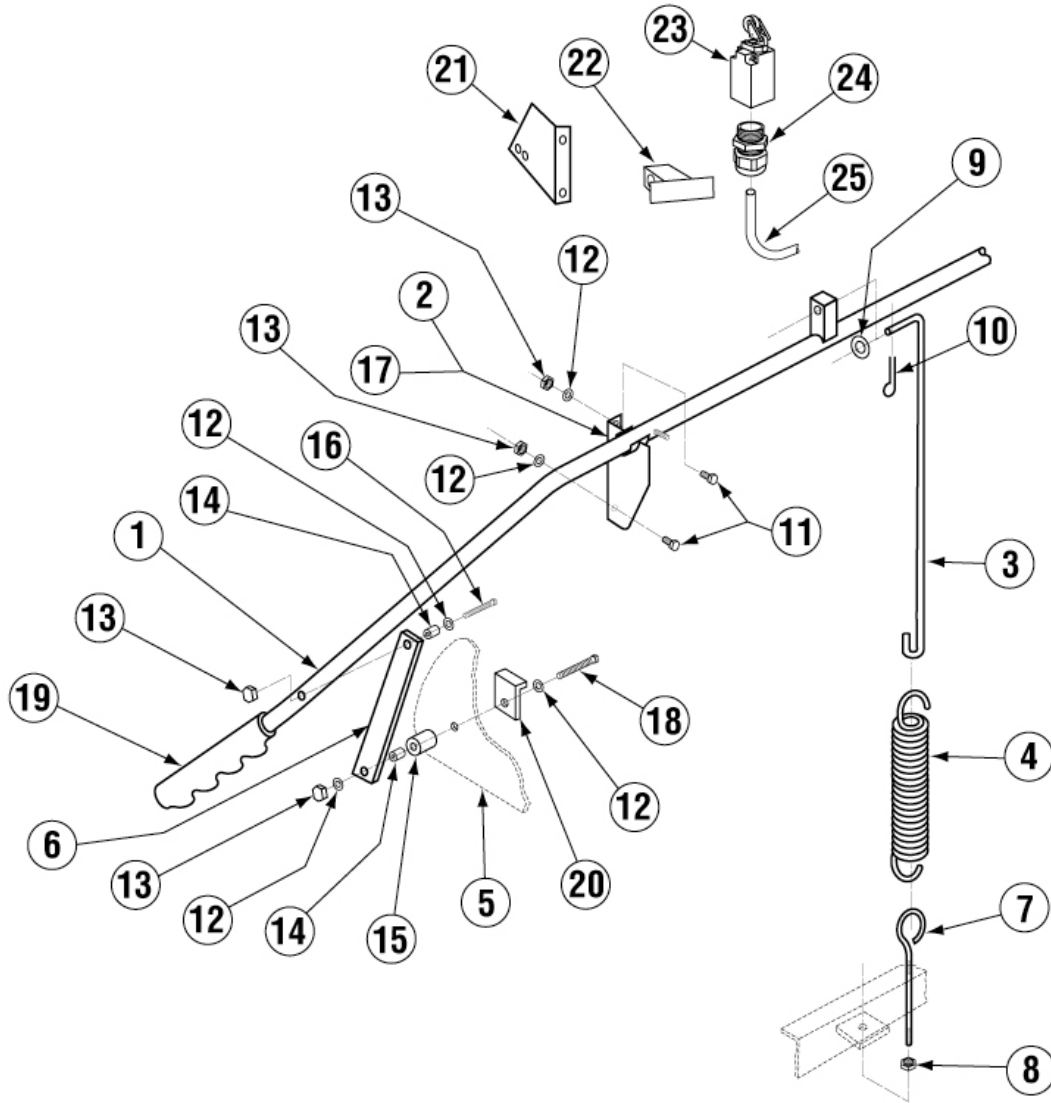

	Title	Parts Manual	Rev 1.03B
	Model	EAH / EC Dishwasher	05/23/14

Drain System Assembly

Item	Qty	PartNo	Description
01	1	00900.10	Cotter pin 1/8" X 1"
02	2	00927.00	8-32 Nylon Lock Nut
03	1	00110.07	Drain Ball Chain-12 Link
04	1	00902.00	8-32 X 1 1/4 Panhead Bolt
05	6	00922.00	1/4 Lock Star Washer
06	1	00121.25	Drain Ball Assy (E) *
07	1	00115.06	Drain Sump Screen (A/C)
08	1	03812.00	8-32 X 5/8 Panhead Screw
09	1	01313.20	2" Spg X Fip Adapter
10	3	01312.20	2" Vent ELL Hub X Hub
11	1	41019.11	1/2 ID X 11/16 OD Hose 9"L
12	1	00105.20	Drain Solenoid Linkage Washer
13	1	05030.22	Tubing 2" X 3 3/4"
14	1	05030.24	Tubing 2" X 13 3/4"
15	2	00936.00	312-250 Shorty Bushing

Item	Qty	PartNo	Description
16	1	00120.02	Thermometer (Bi Metal)
17	4	00914.00	1/4-20 X 3/4 Hexhead Bolt
18	4	00915.00	1/4-20 SS Nut
19	1	01507.50	Solenoid Cover TM A/B/C
20	1	00122.00	Drain Solenoid Spring Assy
21	1	01551.00	Solenoid Link
22	1	00105.00	Solenoid Spring
23	1	00100.00	Drain Ball Solenoid 120V
24	1	01550.00	Solenoid Stop
25	1	00464.07	3/8 SS Tubing(TM A/B Sol Wire)
26	1	00102.00	Solenoid Base
27	9	00906.00	1/4-20 X 1/2 Hexhead Bolt
28	2	00103.00	Solenoid Bar
29	2	00106.00	Slot Washer Large-SS

* Comes with Drain Ball Round For "E" Units Dome P/N 121.20

	Title	Parts Manual	Rev 1.03B
	Model	EAH / EC Dishwasher	05/23/14

Door Actuator Assembly (Straight) (E/E Tall)

Item	Qty	PartNo	Description
01	1	00613.09	Door Handle EAH
02	1	01556.50	RH Door Handle Support Brckt
03	1	00603.07	Door Spring Extension Rod AB
04	1	00602.00	Door Spring
		00602.20	Door Spring -Heavy Duty
05	2	01506.30	Door A B C M CMA-44
06	2	01553.00	Door Handle Link
07	1	00606.50	Turn Buckle
08	1	00913.00	5/16-18 SS Nut
09	1	00926.00	5/16 SS Washer
10	1	00900.00	Cotter Pin
11	4	00906.00	1/4-20 X 1/2 Hexhead Bolt
12	6	00924.00	1/4 SS Washer