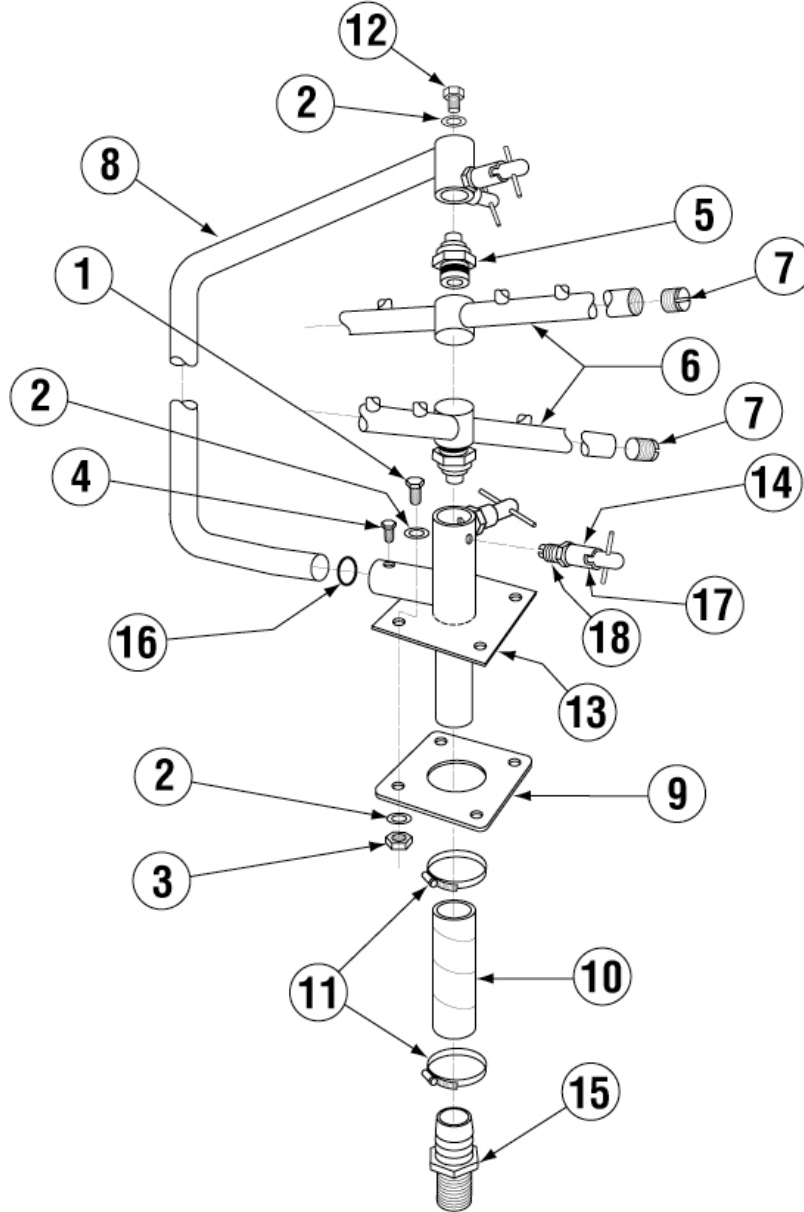

	Title	Parts Manual	Rev 1.03B
	Model	EAH / EC Dishwasher	05/23/14

Pump Assembly

Item	Qty	PartNo	Description
01	1	00206.30	Pump Seal Kit
02	1	00201.00	Pump Motor 1Hp 115/208-230V
03	1	03222.10	Impeller (Universal) Open
04	1	03224.00	Pump Base
05	1	03226.00	Pump O Ring Gasket
06	1	04206.00	Pump Cover
07	1	50302.40	1 ¼ MIP X 1" Barb Fitting
08	1	50302.06	1" MPT X 1" Barb PVC Sch 80
09	1	00246.40	Motor Suction Tube E machine

Item	Qty	PartNo	Description
10	2	03101.00	Hose Clamp # 16 1"
11	2	00238.00	3/8 Male Plug
12	1	00906.00	1/4-20 X 1/2 Hexhead Bolt
13	1	00912.00	1/4-20 Nylon Lock Nut
14	4	00921.00	3/8-16 X 3/4 SS Hexhead Bolt
15	1	00924.00	1/4 SS Washer
16	1	00200.10	Pump Assy 110/ 220V 60Hz
17	2	03108.67	Transfer Hose 1" Reinforced 2"

	Title	Parts Manual	Rev 1.03B
	Model	EAH / EC Dishwasher	05/23/14

Spray System Assembly E/E Tall

Item	Qty	PartNo	Description
01	4	00914.00	1/4-20 X 3/4 Hexhead Bolt
02	9	00924.00	1/4 SS Washer
03	4	00912.00	1/4-20 Nylon Lock Nut
04	1	00966.10	10-32 X 1/4 Hexhead SS Bolt
05	2	00342.00	Spray Arm Bearing
06	2	00310.00	Spray Arm
07	4	00308.50	Spray Arm End Plug SS
08	1	00305.03	Spray Manifold EAH
		00305.04	Spray Manifold EAH/Tall
09	1	04306.00	Square Manifold Gasket

Item	Qty	PartNo	Description
10	1	03108.10	Transfer Hose 10" EAH/C
11	2	03101.00	Hose Clamp # 16 1"
12	1	00905.82	1/4-20 X 3/8 Truss Head Bolt
13	1	00357.10	Lower Spray Base EAH
14	4	00363.00	^Spray Base Lock Pin
15	1	50302.06	1" MPT X 1" Barb PVC Sch 80
16	1	00302.84	Spray Base O ring E VA
17	4	00363.10	Lock Pin Spring
18	4	00363.20	Thumb Screw adapter