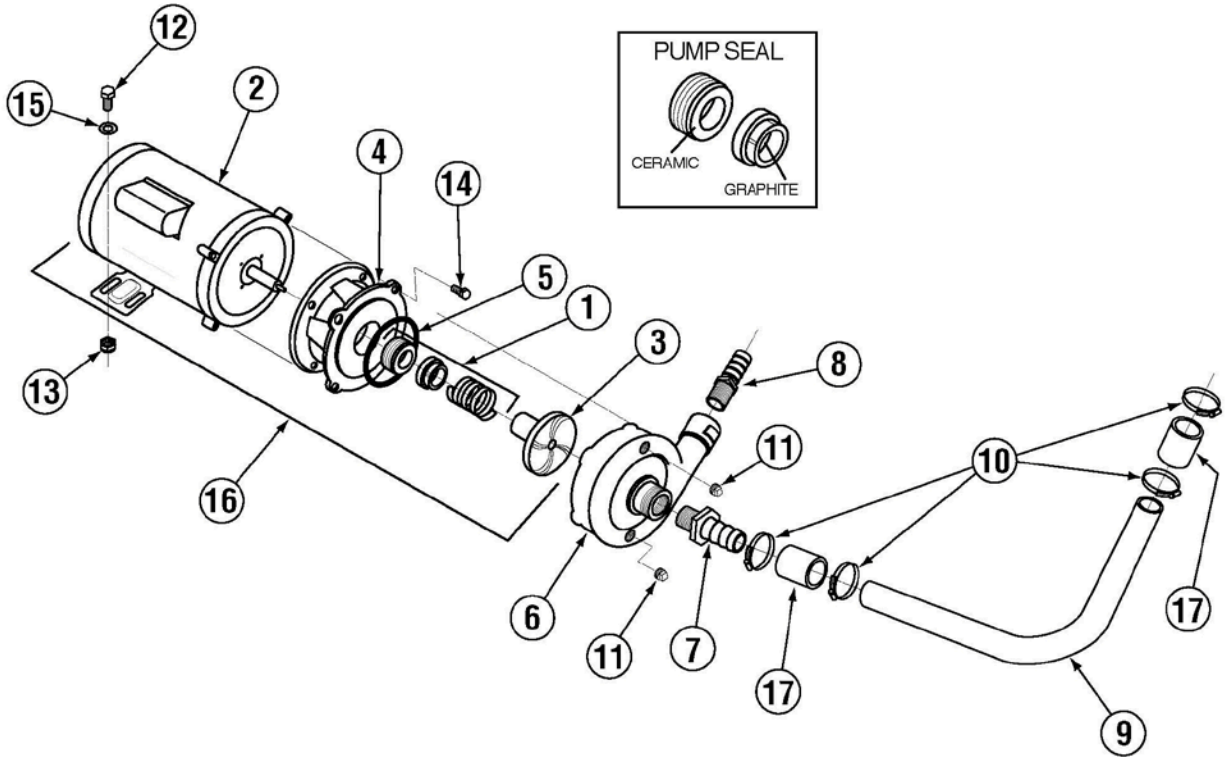

	Title	Parts Manual	Rev 1.03B
	Model	EAH / EC Dishwasher	05/23/14

Plumbing System

Item	Qty	PartNo	Description
01	1	03603.10	½ Water Sol Valve 120v/60hz
02	1	00786.00	Water Sol Plunger G JE ¾ & ½
03	1	03603.20	½ Water Solenoid Bonnet
04	1	00738.10	Solenoid Coil JE 120V (¾ & ½)
05	1	00706.10	¾ Solenoid JE Spring Only
06	1	00707.00	½ Water Solenoid Repair Kit JE
07	1	00760.00	5/8 Comp X 1/2 MIP Adapter
08	4	00914.10	1/4-20 X 5/8 Hexhead Bolt
09	8	00924.00	1/4 SS Washer

Item	Qty	PartNo	Description
10	4	00912.00	1/4-20 Nylon Lock Nut
11	1	04306.00	Square Manifold Gasket
12	1	00710.00	Air Gap
13	1	03604.00	SS Water Solenoid Valve ½" 110
14	1	41015.60	Water Solenoid Coil Only 110V
15	1	03604.30	Dema Valve Repair Kit 3/8", 1/2"
16	1	41062.00	^1/2 Strainer Ball Valve
17	1	41062.10	^ 1/2 Ball Valve Strainer Only

	Title	Parts Manual	Rev 1.03B
	Model	EAH / EC Dishwasher	05/23/14

Pump Assembly

Item	Qty	PartNo	Description
01	1	00206.30	Pump Seal Kit
02	1	00201.00	Pump Motor 1Hp 115/208-230V
03	1	03222.10	Impeller (Universal) Open
04	1	03224.00	Pump Base
05	1	03226.00	Pump O Ring Gasket
06	1	04206.00	Pump Cover
07	1	50302.40	1 ¼ MIP X 1" Barb Fitting
08	1	50302.06	1" MPT X 1" Barb PVC Sch 80
09	1	00246.40	Motor Suction Tube E machine

	Title	Parts Manual	Rev 1.03B
	Model	EAH / EC Dishwasher	05/23/14

Spray System Assembly E/E Tall

Item	Qty	PartNo	Description
01	4	00914.00	1/4-20 X 3/4 Hexhead Bolt
02	9	00924.00	1/4 SS Washer
03	4	00912.00	1/4-20 Nylon Lock Nut
04	1	00966.10	10-32 X 1/4 Hexhead SS Bolt
05	2	00342.00	Spray Arm Bearing
06	2	00310.00	Spray Arm
07	4	00308.50	Spray Arm End Plug SS
08	1	00305.03	Spray Manifold EAH
		00305.04	Spray Manifold EAH/Tall
09	1	04306.00	Square Manifold Gasket