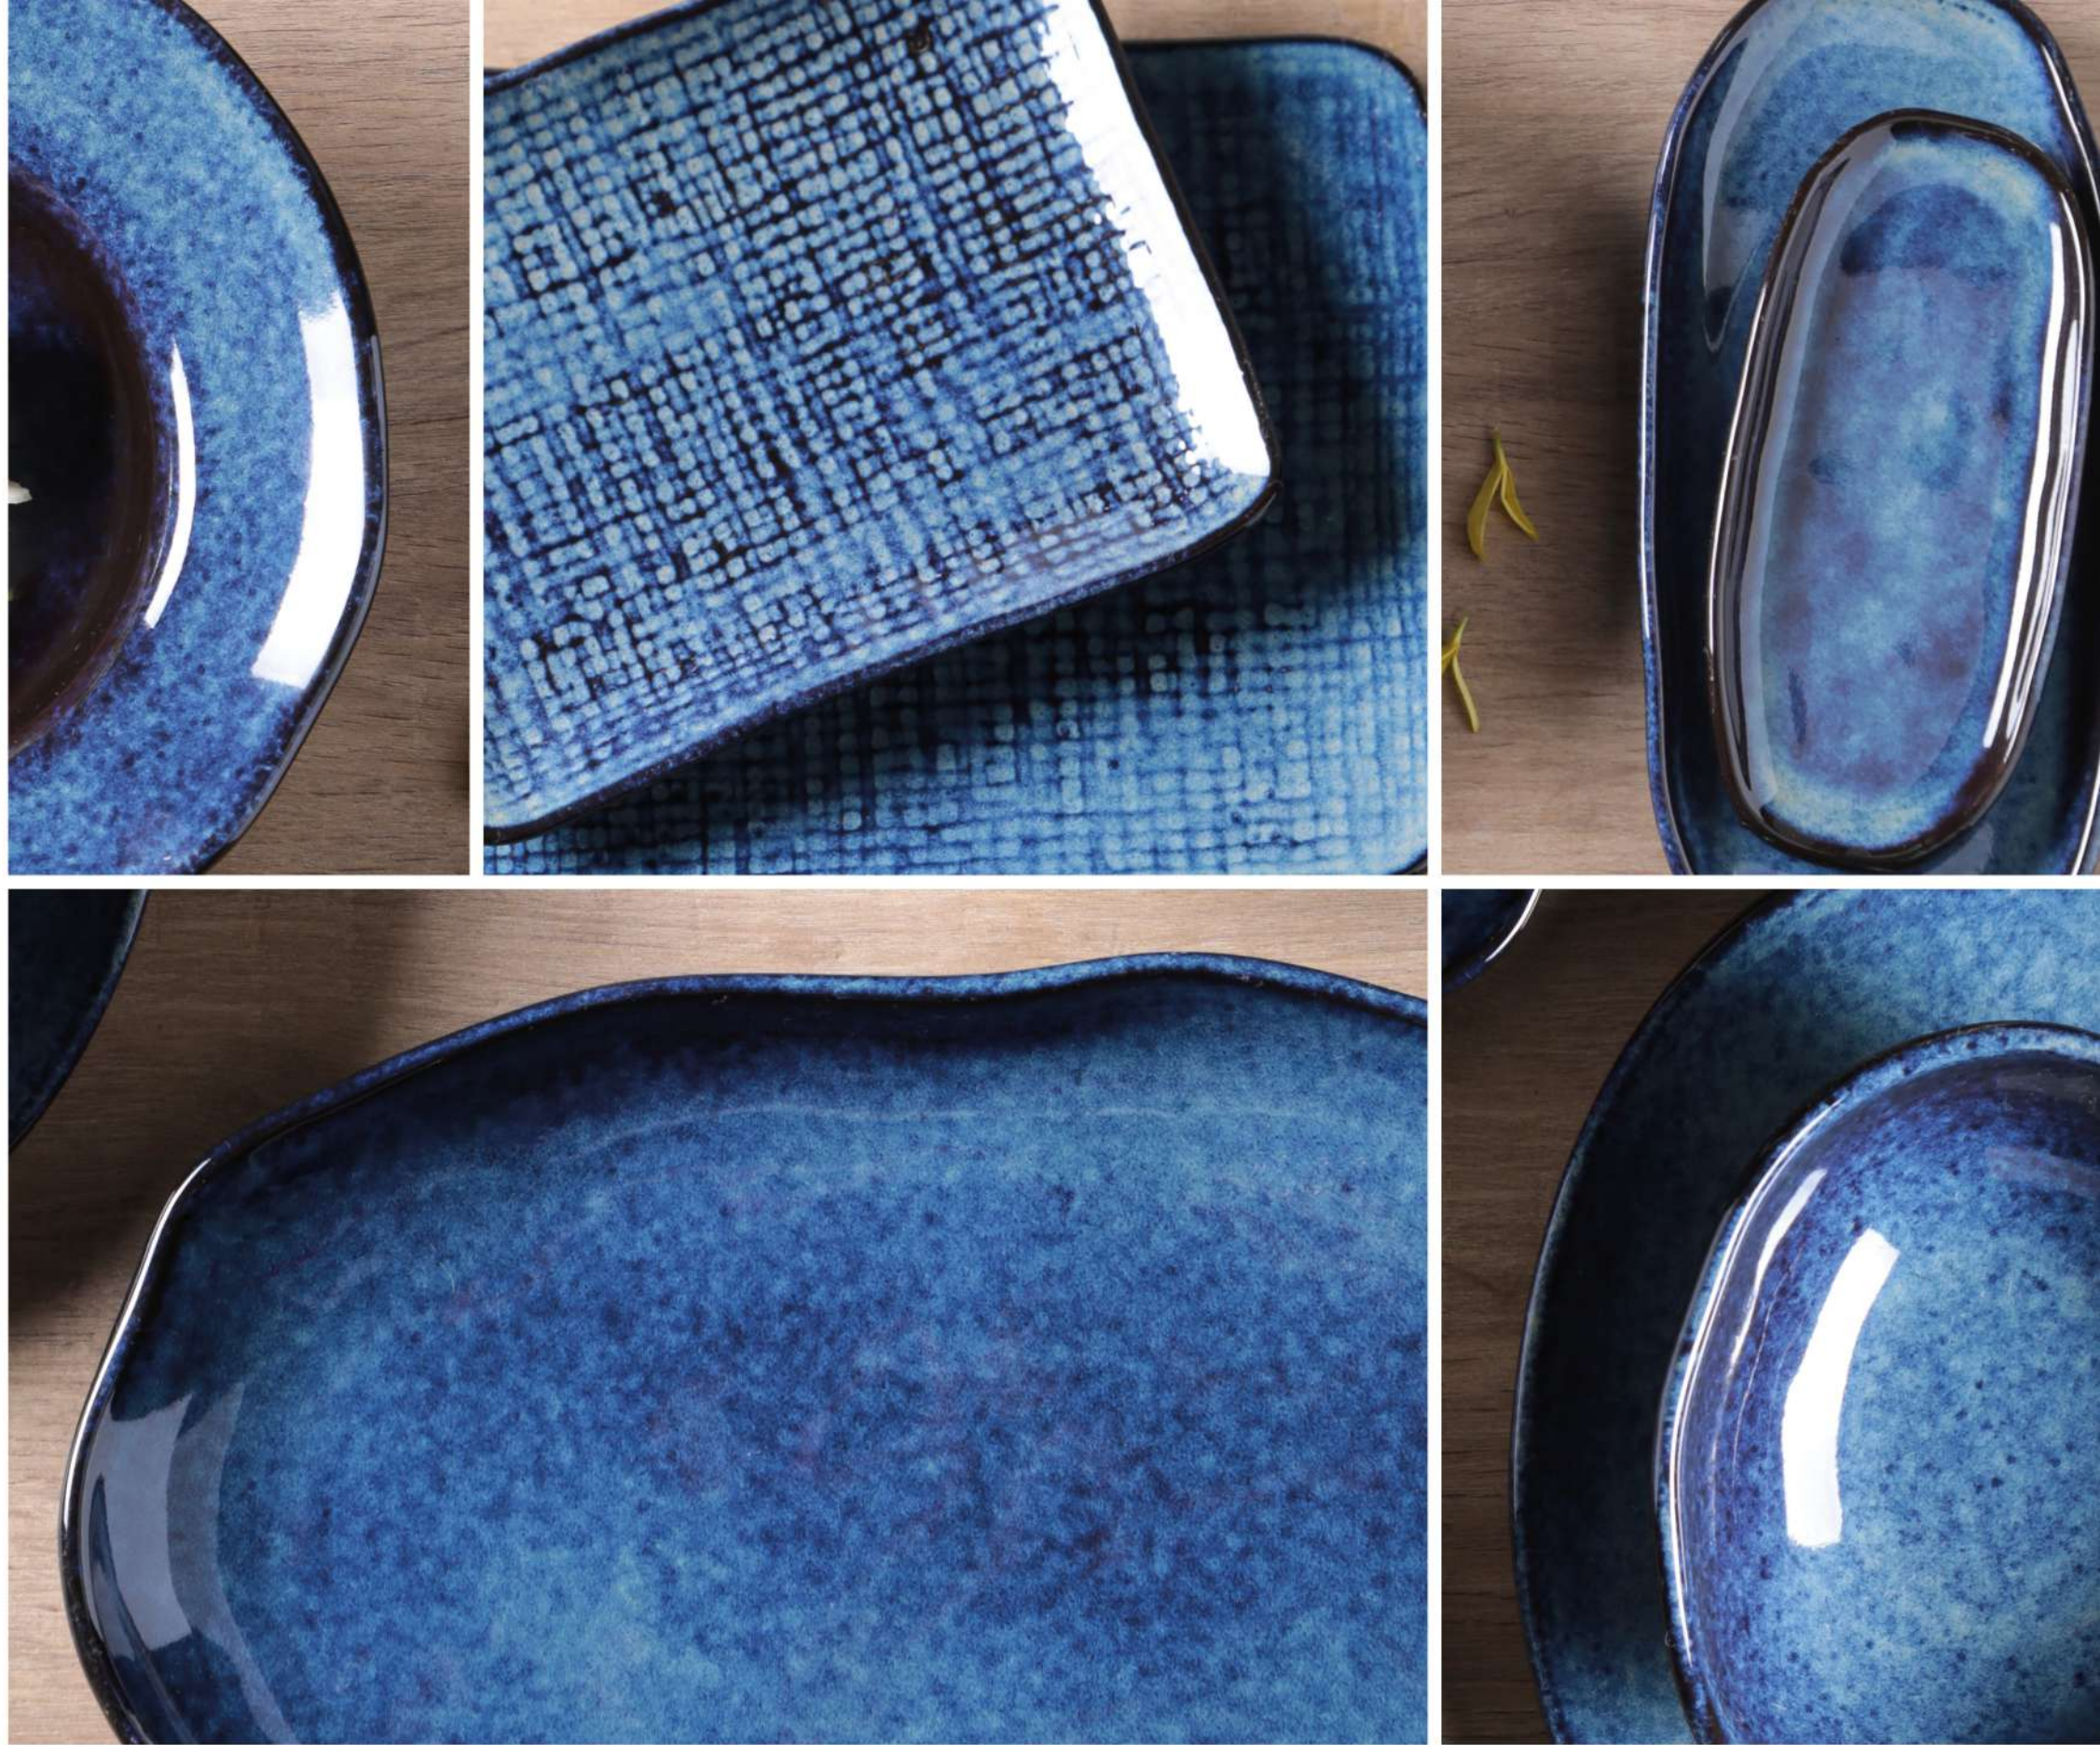

LINE | LÍNEA

DENIM

THE STONEWARE'S RESISTANCE

La resistencia del Stoneware

OVEN SAFE*
horno

MICROWAVE
SAFE
microondas

FREEZER SAFE
congelador

DISHWASHER
SAFE
lavavajillas

*Up to 464°F
Hasta 240°C

PORTO BRASIL STONEWARE