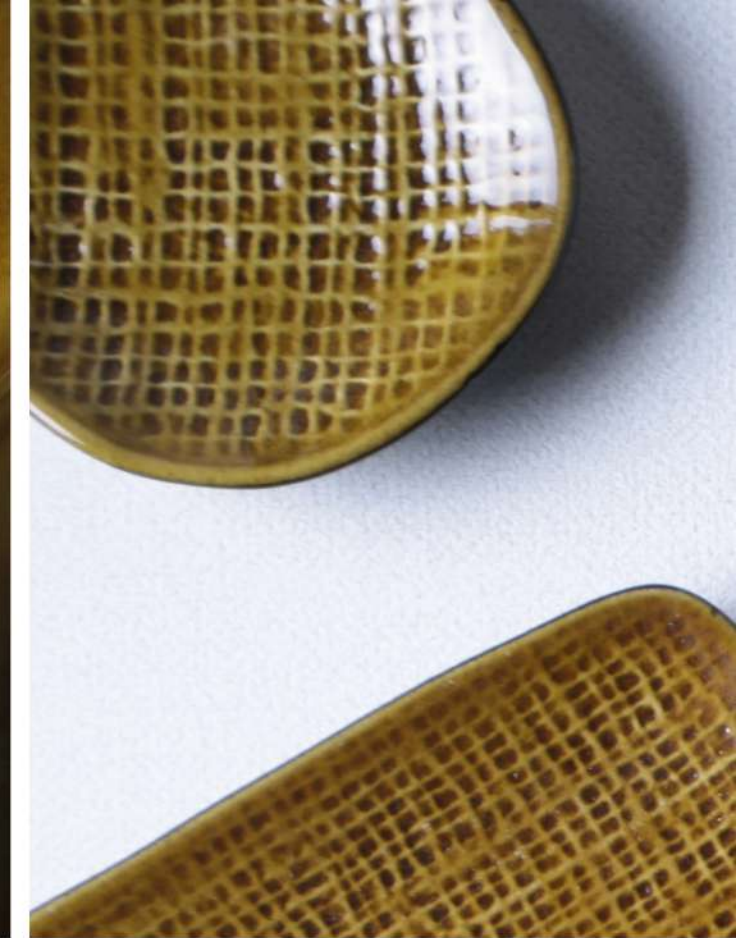

LINE | LÍNEA
ÂMBAR

THE STONEWARE'S
RESISTANCE

La resistencia del Stoneware

OVEN SAFE*
horno

MICROWAVE
SAFE
microondas

FREEZER SAFE
congelador

DISHWASHER
SAFE
lavavajillas

*Up to 464°F
Hasta 240°C

PORTO BRASIL STONEWARE