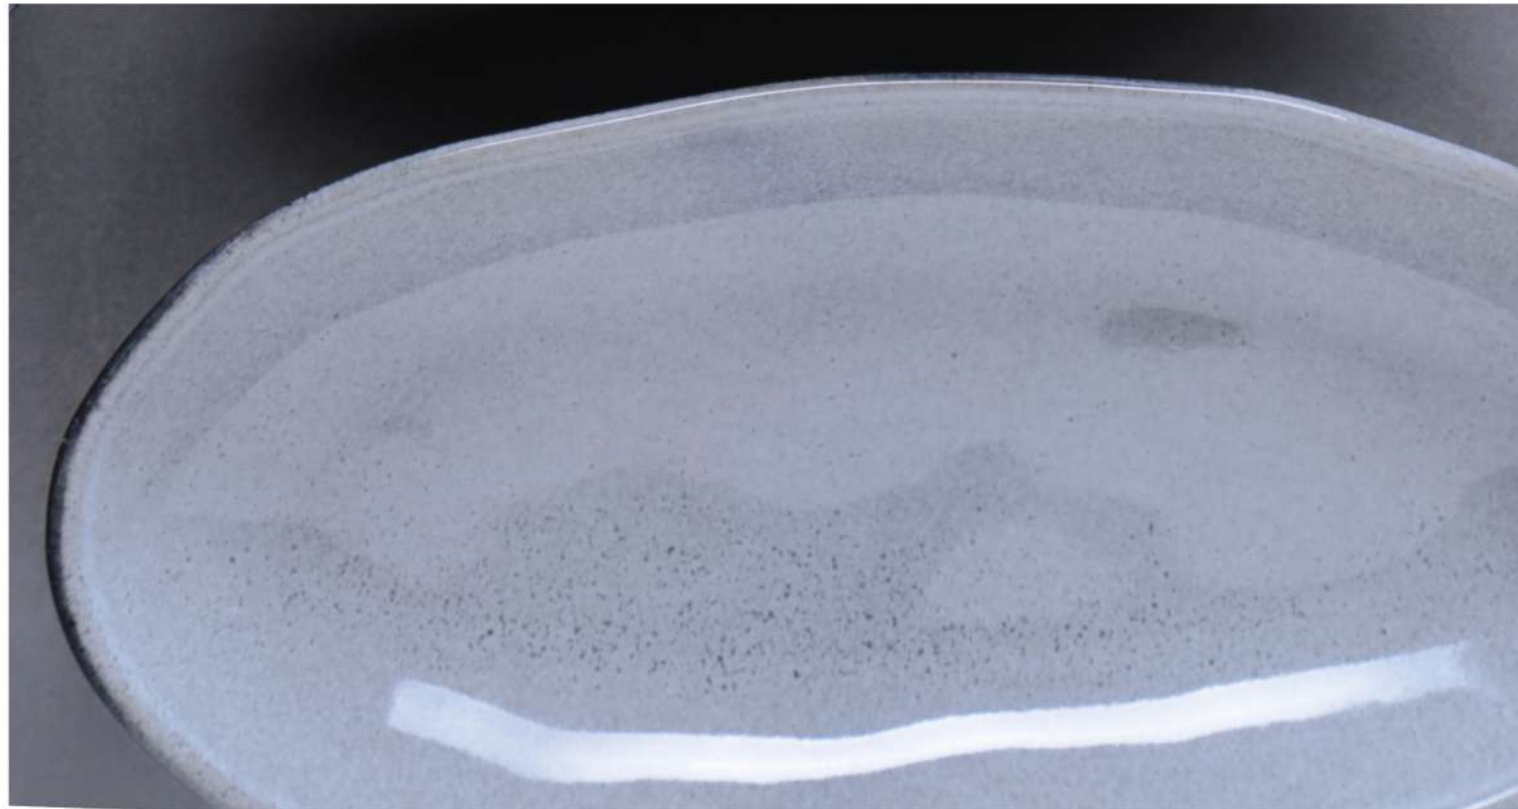

LINE | LÍNEA
DUST

THE STONEWARE'S
RESISTANCE

La resistencia del Stoneware

OVEN SAFE*
horno

MICROWAVE
SAFE
microondas

FREEZER SAFE
congelador

DISHWASHER
SAFE
lavavajillas

*Up to 464°F
Hasta 240°C

PORTO BRASIL STONEWARE