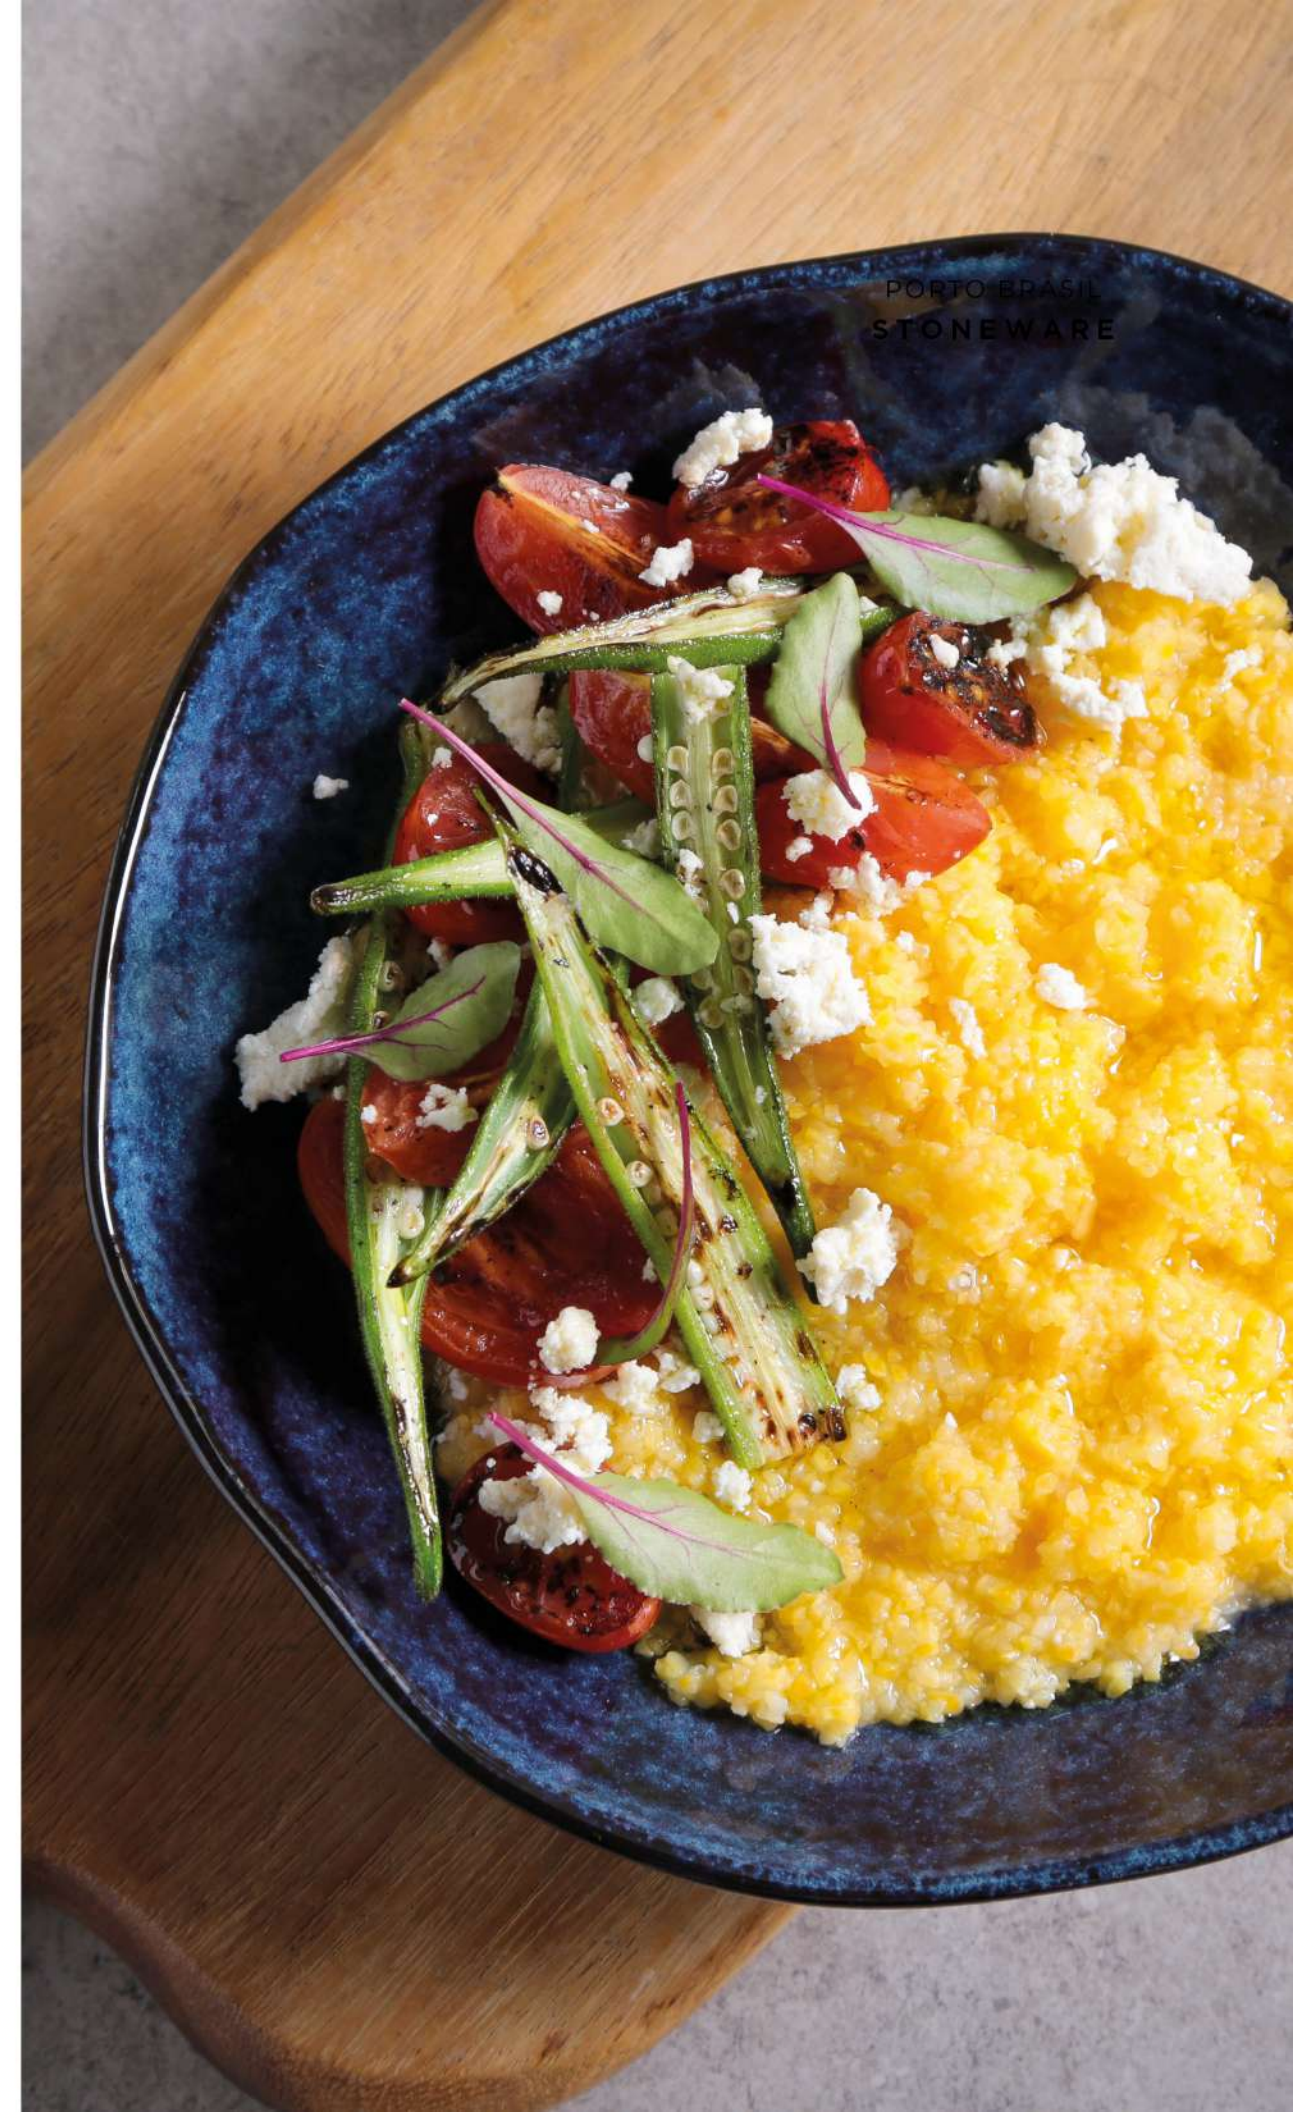

BOWLS

CUMBUCAS

PORTO BRASIL
STONEWARE