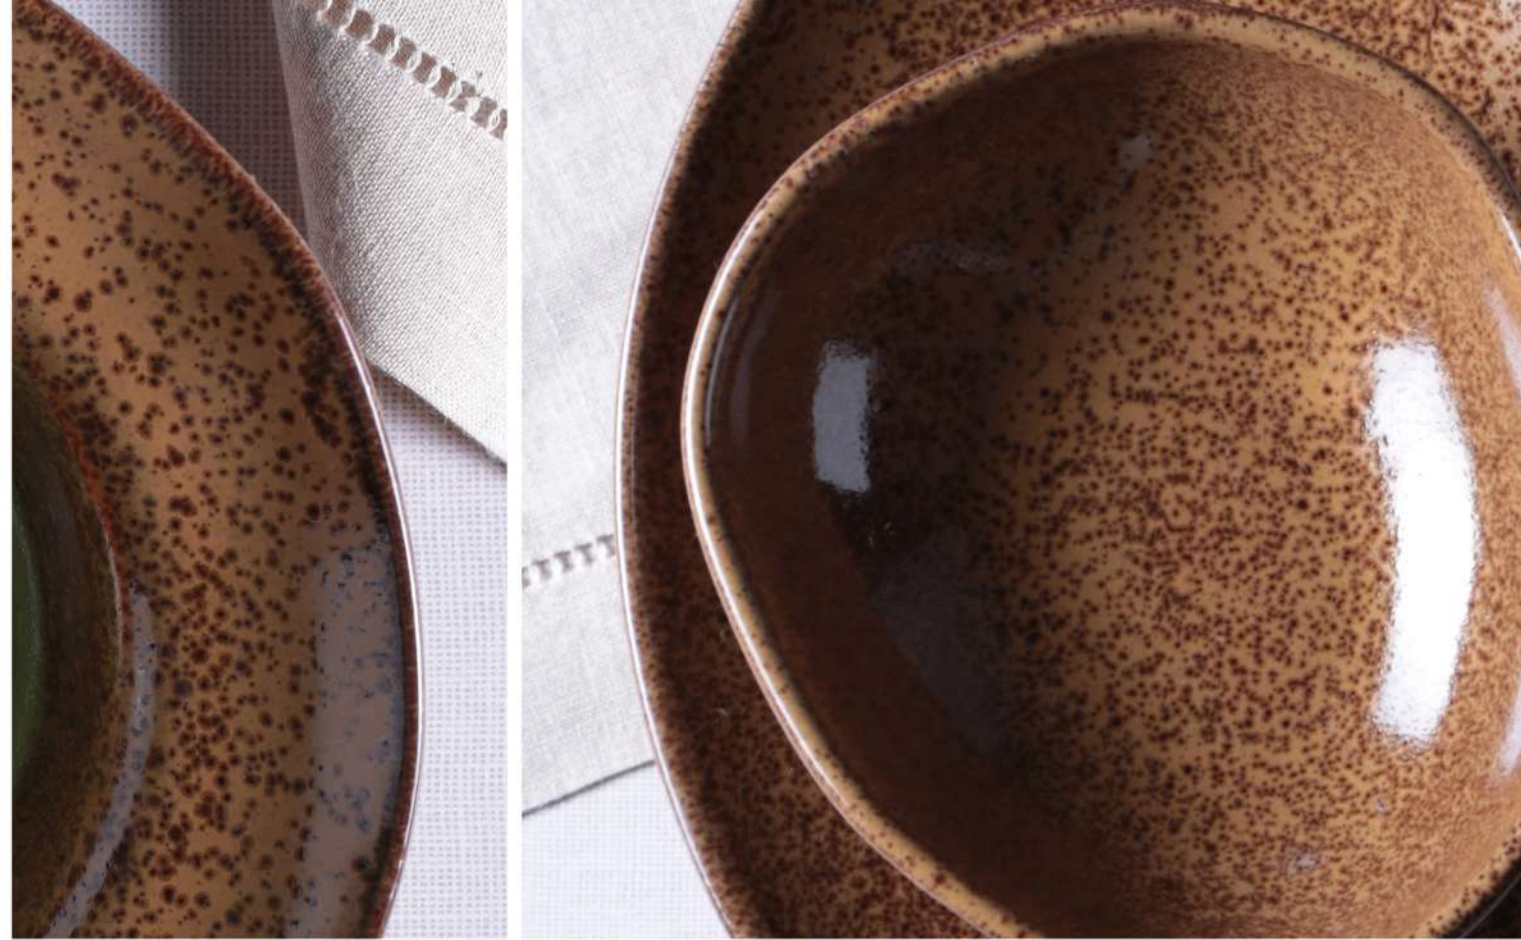

LINE | LÍNEA
DIJON

THE STONEWARE'S
RESISTANCE

La resistencia del Stoneware

OVEN SAFE*
horno

MICROWAVE
SAFE
microondas

FREEZER SAFE
congelador

DISHWASHER
SAFE
lavavajillas

*Up to 464°F
Hasta 240°C

PORTO BRASIL STONEWARE