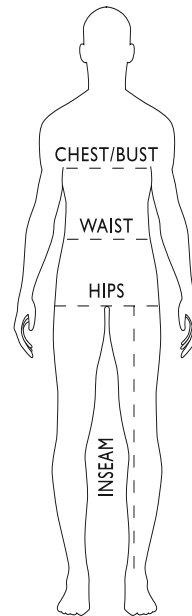

# Sizing Chart: Inch and Centimeter Measurements

Order size according to your chest or hip measurements, whichever is larger.

**Disclaimer:** This is intended to be a guide only, and while we do our best to ensure all our sizing is consistent, you may find that some styles vary in size.

## Jackets:

**Chest/Bust:** Measure over clothing to be worn. Measure around fullest part of chest or bust, under the arms and around shoulder blades. Keep tape straight and level.

## Pants:

**Waist:** Measure around natural waistline above hip bones. Don't hold your breath.

**Hips:** Measure around fullest part of hip.

**Inseam Length:** Measure from base of crotch seam to top of shoe to be worn.

*Note: Styles & cuts could vary in size.*

INCHES	XXS	XS	S	M	L	XL	2X	3X	4X	5X	6X*	7X*	8X*
<b>MENS/UNISEX JACKETS</b>													
Chest (inch)	-	32-34	36-38	40-42	44-46	48-50	52-54	56-58	60-62	64-66	68-70	72-74	76-78
<b>MENS/UNISEX PANTS</b>													
Waist (inch)	-	24-26	28-30	32-34	36-38	40-42	44-46	48-50	52-54	56-58	60-62	64-66	68-70
Hip (inch)	-	34-36	38-40	42-44	46-48	50-52	54-56	58-60	62-64	66-68	70-72	74-76	78-80
Inseam Length (inch)	-	30	32	33	34	34	34	34	34	34	34	34	34
<b>LADIES PANTS</b>													
Waist (inch)	18-19	20-21	22-23	24-25	26-27	28-30	32-34	36-38	40-42	-	-	-	-
Hip (inch)	38	40	42	44	46	48	50	52	54	-	-	-	-
Inseam Length (inch)	28	30	32	33	34	34	34	34	34	-	-	-	-