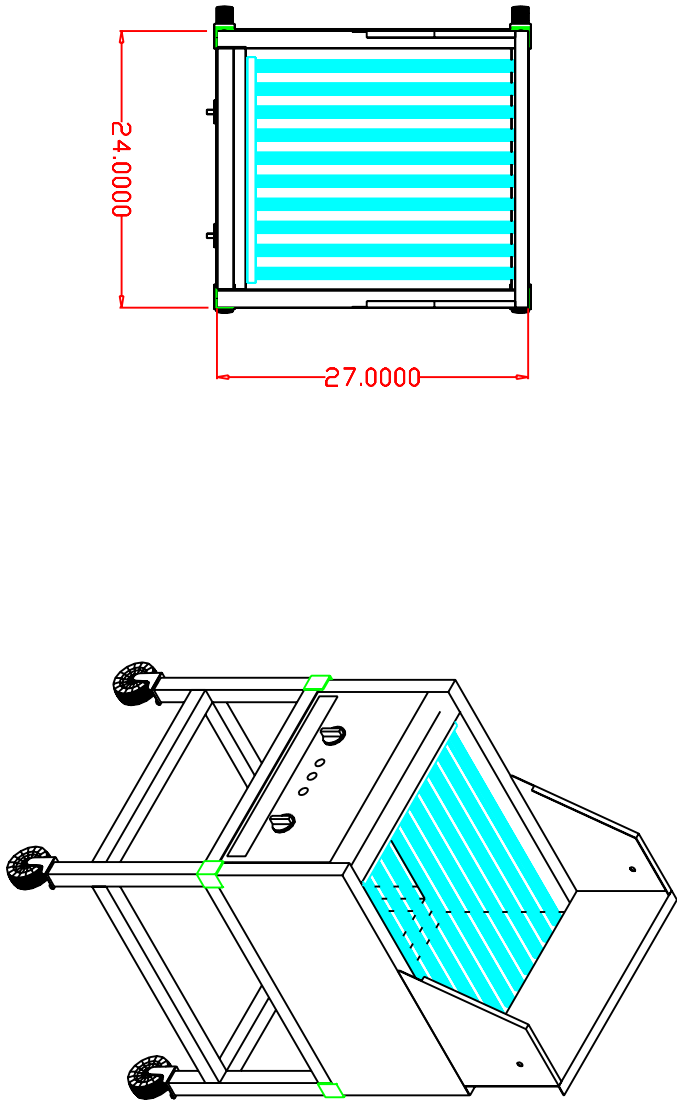

REVISIONS			
REV	DESCRIPTION	DATE	APPROVED
-	-----	xx/xx/xx	

HICKORY Industries, Inc				
North Bergen, NJ 07047				
----- TOLERANCES - UNLESS OTHERWISE SPECIFIED -----				
± .0313 ANGLES ± 1°				
THIS DRAWING IS THE PROPERTY OF HICKORY AND SHALL NOT BE USED OTHER THAN FOR INFORMATION WITHOUT WRITTEN PERMISSION FROM HICKORY				
MACHINE	Churrasco 2 FT Grill			
DATE	05/05/15	DWG FILE NO.	Churrasco 2ft Grill	
SCALE	NONE	MATERIAL	N/A	REV -
		DRAWN	FM	APPROVED