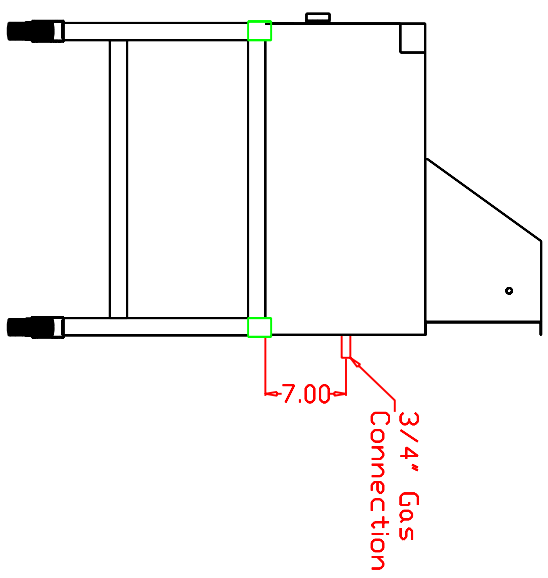

REVISIONS			
REV	DESCRIPTION	DATE	APPROVED
-	-----	xx/xx/xx	

HICKORY Industries, Inc				
North Bergen, NJ 07047				
----- TOLERANCES - UNLESS OTHERWISE SPECIFIED -----				
± .0313 ANGLES ± 1°				
THIS DRAWING IS THE PROPERTY OF HICKORY AND SHALL NOT BE USED OTHER THAN FOR INFORMATION WITHOUT WRITTEN PERMISSION FROM HICKORY				
MACHINE	Churrasco 2 FT Grill			
DATE	05/05/15	DWG FILE NO.	Churrasco 2ft Grill	
SCALE	NONE	MATERIAL	N/A	REV -
		DRAWN	FM	APPROVED