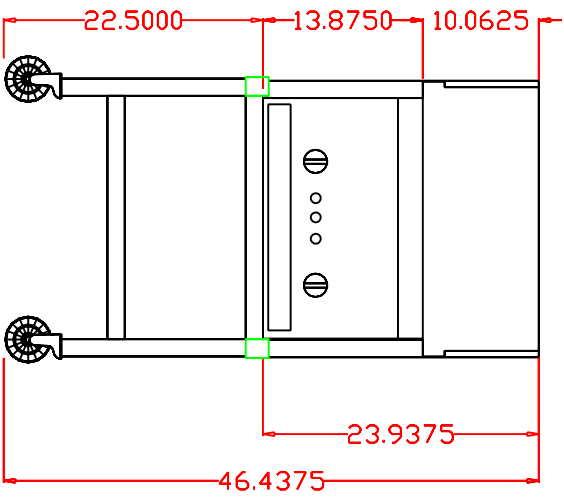

REVISIONS			
REV	DESCRIPTION	DATE	APPROVED
-	-----	xx/xx/xx	

HICKORY Industries, Inc				
North Bergen, NJ 07047				
----- TOLERANCES - UNLESS OTHERWISE SPECIFIED -----				
± .0313 ANGLES ± 1°				
THIS DRAWING IS THE PROPERTY OF HICKORY AND SHALL NOT BE USED OTHER THAN FOR INFORMATION WITHOUT WRITTEN PERMISSION FROM HICKORY				
MACHINE	Churrasco 2 FT Grill			
DATE	05/05/15	DWG FILE NO.	Churrasco 2ft Grill	
SCALE	NONE	MATERIAL	N/A	REV -
		DRAWN	FM	APPROVED