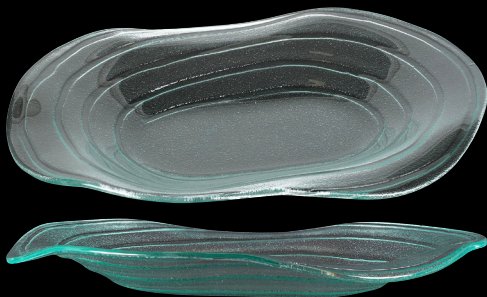

# creations ripples

# creations ripples NEW

Organic shapes with soft ripples play a reflective but interesting role in the service of salads, desserts and light meal choices.

**6506G334**  
Ripple Deep Oval Platter 10 1/4" x 13 1/2"