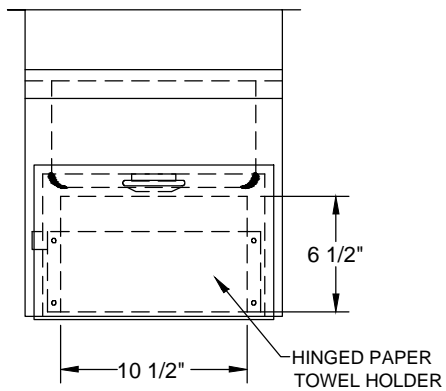

DISPENSE TOWELS FROM BOTTOM

Model #		NBR Equipment	10 Abeel Road, Cranbury, NJ 08512 Tel: 1-609-642-8389 Fax: 1-609-642-8099 E-mail: sales@nbrequipment.com Website: www.nbrequipment.com
DI-1-091106TD			
Date:	6/28/2018	Material: 18GA T304	