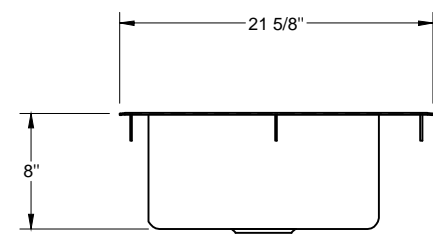

CUT OUT

Model #		NBR Equipment	10 Abeel Road, Cranbury, NJ 08512 Tel: 1-609-642-8389 Fax: 1-609-642-8099 E-mail: sales@nbrequipment.com Website: www.nbrequipment.com
DI-1-201608			
Date:	6/28/2018	Material: 16GA/18GA T304	