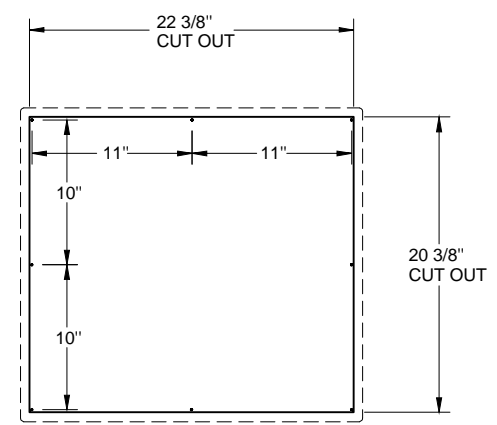

CUT OUT

Model #		NBR Equipment	10 Abeel Road, Cranbury, NJ 08512 Tel: 1-609-642-8389 Fax: 1-609-642-8099 E-mail: sales@nbrequipment.com Website: www.nbrequipment.com
DI-1-201608			
Date:	6/28/2018	Material: 16GA/18GA T304	