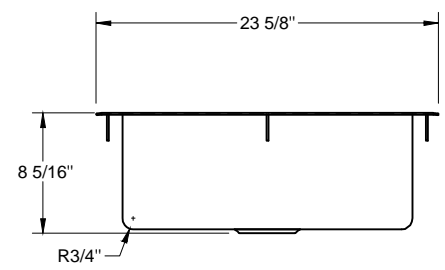

CUT OUT

Model #		NBR Equipment	10 Abeel Road, Cranbury, NJ 08512 Tel: 1-609-642-8389 Fax: 1-609-642-8099 E-mail: sales@nbrequipment.com Website: www.nbrequipment.com
DI-1-201608			
Date:	6/28/2018	Material: 16GA/18GA T304	