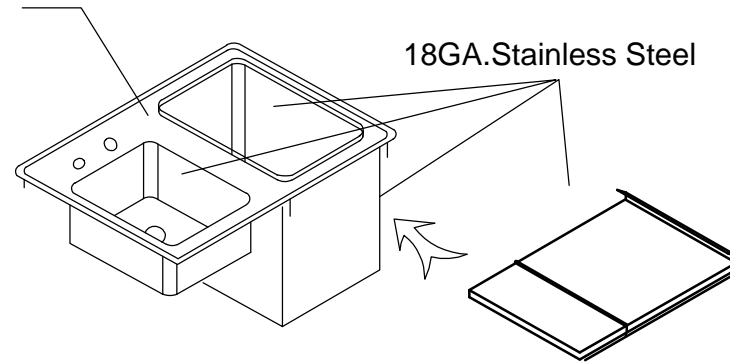

CUT Out Dimensions 20-1/4"x17-1/4"

14GA.Stainless Steel

18GA.Stainless Steel

Model #		NBR Equipment	10 Abeel Road, Cranbury, NJ 08512 Tel: 1-609-642-8389 Fax: 1-609-642-8099 E-mail: sales@nbrequipment.com Website: www.nbrequipment.com
DIB-2-2118			
Date:	6/28/2018	Material: 14/18 GA T304	