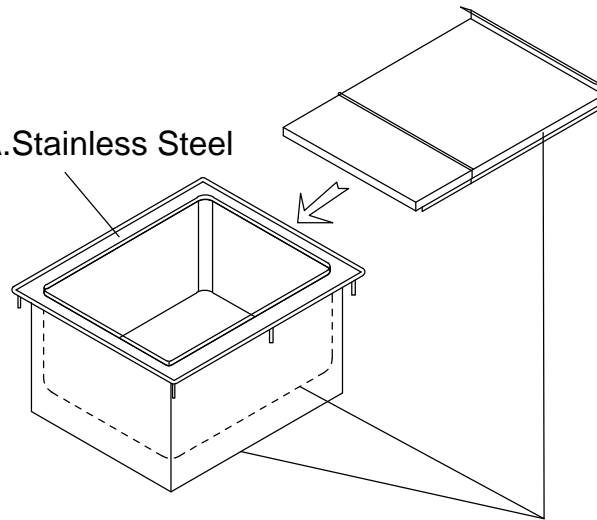

14GA.Stainless Steel

18GA.Stainless Steel

Cut out Dimensions 17 1/4X21 1/4

Model #		NBR Equipment	10 Abeel Road, Cranbury, NJ 08512 Tel: 1-609-642-8389 Fax: 1-609-642-8099 E-mail: sales@nbrequipment.com Website: www.nbrequipment.com
DIB-2218			
Date:	6/28/2018	Material: T304 14GA/18GA	