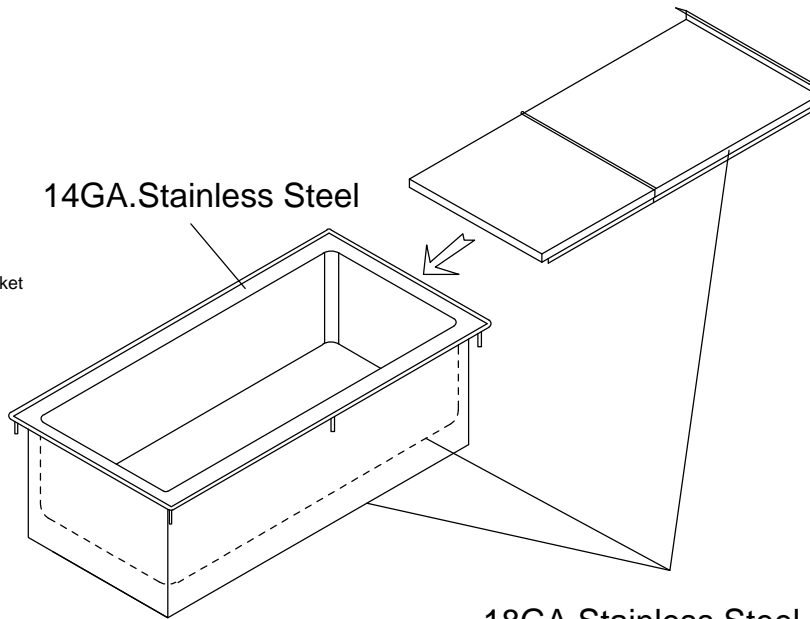

Cut out Dimensions 33-1/4"X17-1/4"

Model #		NBR Equipment	10 Abeel Road, Cranbury, NJ 08512 Tel: 1-609-642-8389 Fax: 1-609-642-8099 E-mail: sales@nbrequipment.com Website: www.nbrequipment.com
DIB-3418			
Date:	6/28/2018	Material: T304 14GA/18GA	