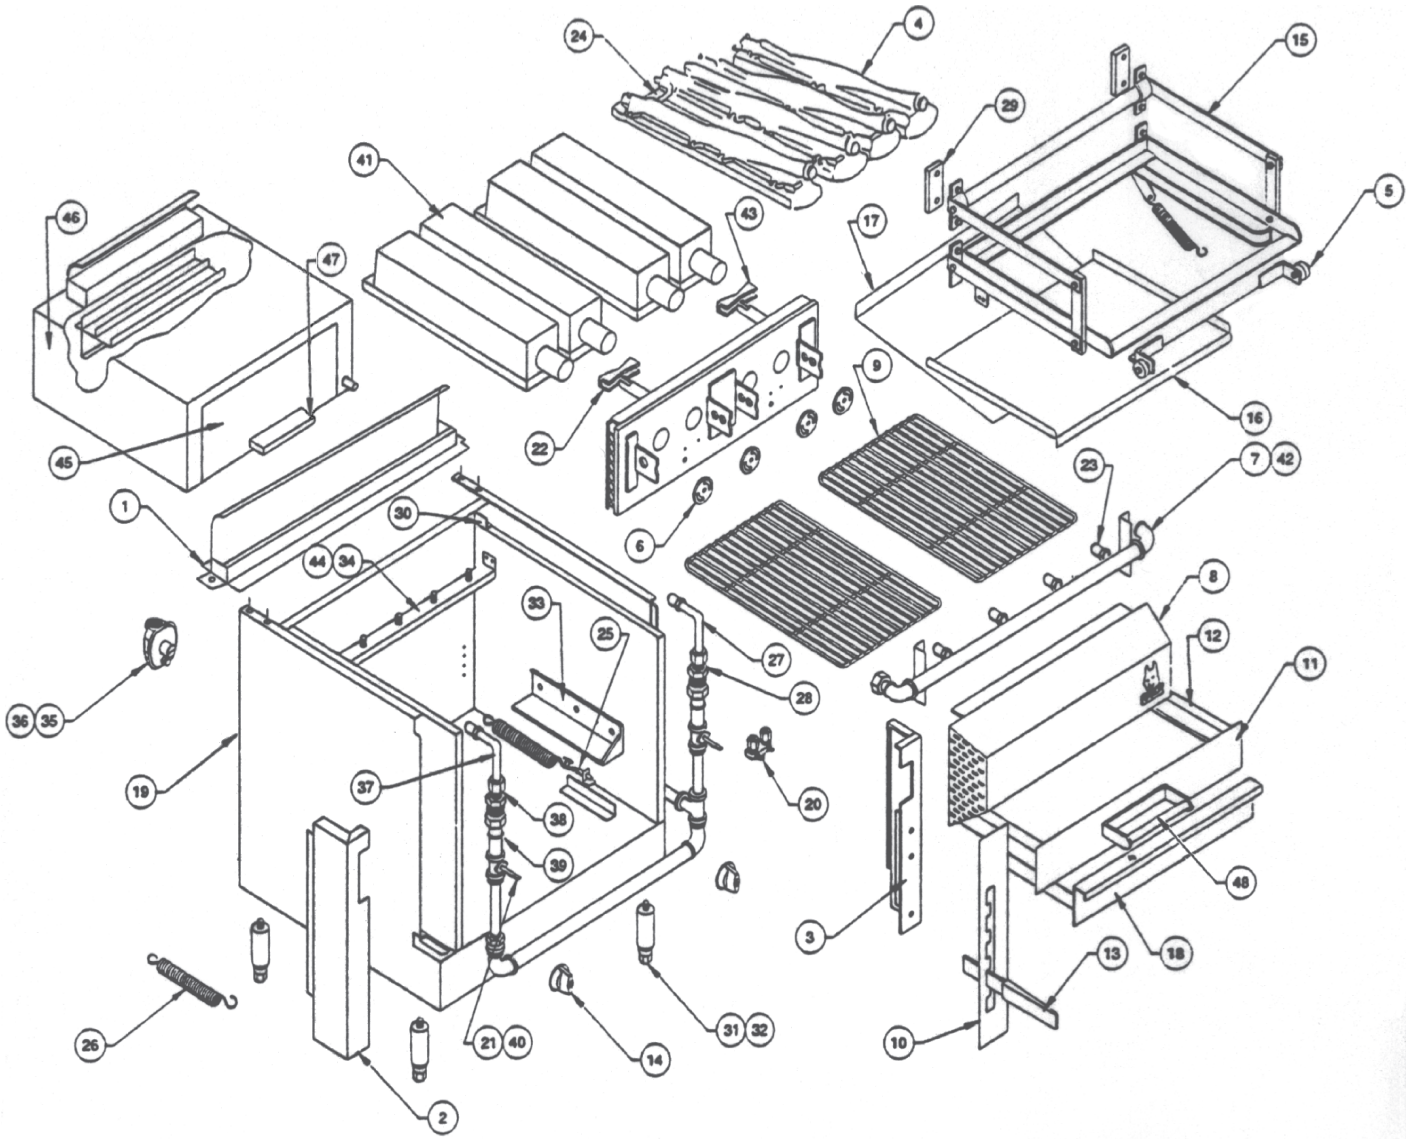

GAS TOP FIRED BROILERS REPLACEMENT PARTS

Fig. 1

Oven Parts

ILLUS. Fig. 1	PART NO.	NAME OF PART	AMT.
1	00-707114	Flue Outlet (Front)	1
	00-707115	Flue Outlet (Back)	1
2	00-707089	Corner End Trim (Left)	1
3	00-707090	Corner End Trim (Right)	1
4	00-712501-0000A	Burner (Cast Iron)	4
5	00-712516	Roller Bearing	2
6	00-719266	Air Shutter	4
7	00-707047-0000A	Top Burner Manifold Assy. (Cast Iron Burners)	1
8	00-707082-0000A	Manifold Cover Assy.	1
9	00-712539	Broiler Grid	2
10	00-707137-000PL	Lever Adjusting Bar	1
11	00-707073	Carriage Front Cover	1
12	00-707028-0000A	Elevator Rack Frame Assy.	1
13	00-712566	Elevator Handle	1
14	00-719256-00012	Valve Knob (Black) (Vulcan)	2
	00-719256-00002	Valve Knob (Black) (Wolf)	2
15	00-707020-0000A	Elevator Sub Assy.	1
16	00-707077	Drip Tray (Upper)	1
17	00-707076	Drip Tray (Lower)	1
18	00-707078-0000A	Grease Pan Assy.	1
19	00-707085-0000A	Body Side Assy. (SST)	2
20	00-420786-00001	Dual Pilot Valve	1
21	00-712052	Valve (Cast Iron Burners)	2
22	00-712545	Pilot Assy.	4
23	00-719951-00042	Burner Orifice (Nat. Gas) (Cast Iron Burners)	4
	00-719951-00053	Burner Orifice (LP Gas) (Cast Iron Burners)	4
	00-719951-00042	Burner Orifice (Nat. Gas) (Infrared Burners) (Vulcan)	4
	00-719951-00046	Burner Orifice (Nat. Gas) (Infrared Burners) (Wolf)	4
	00-719951-00053	Burner Orifice (LP Gas) (Infrared Burners) (Vulcan)	4
	00-719951-00055	Burner Orifice (LP Gas) (Infrared Burners) (Wolf)	4
24	00-707041-0000A	Burner Radiant Assy. (Cast Iron Burners)	4
25	00-712548	Eye Bolt	2
26	00-712547	Spring	2
27	00-851614-00002	Flex Tube 3/8" (SST)	2
28	00-719377	Connector 3/8" NPT to 3/16" CC	2
29	00-712558	Rear Spacer Block	4
30	00-707050	Vent Spacer	6
31	00-711396	Pipe Leg 4 1/2" Counter Model (SST)	4
32	00-715030	Pipe Leg 6" Floor Model (SST)	4
33	00-707026	Spring Cover (LH)	1
	00-707027	Spring Cover (RH)	1
34	00-707037-0000A	Burner Rest Assy.	1
35	00-408279-00025	Pressure Regulator (Nat. Gas)	1
36	00-408279-00021	Pressure Regulator (LP Gas)	1
37	00-851614-00002	Flex Tube 3/8" (SST)	2
38	00-719377	Connector 3/8" NPT to 3/16" CC	2
39	00-719153	Reducer 1/2" X 3/8" CC	2
40	00-712052	Valve (Hi-Low Standard) (Infrared Burners)	2
41	00-712055	Infrared Burner	4
42	00-751402-0000A	Burner Manifold Assy. (Top)	2
43	00-712577	Pilot Extension	4
44	00-751396-0000A	Burner Support Assy. (Rear) (Infrared Burners)	1
45	00-707124-0000A	Finishing Oven Door Assy. (SST)	1
46	00-707101-0000A	Body Weld Assy.	1
47	00-707075	Handle (Finishing Oven Door)	1
48	00-707075	Handle (Broiler Drawer)	1
	Not Shown		
	00-718341-00004	Finishing Oven Rack	1
	00-712559	Pilot Tubing, 3/16" (LH)	1
	00-712560	Pilot Tubing, 3/16" (RH)	1