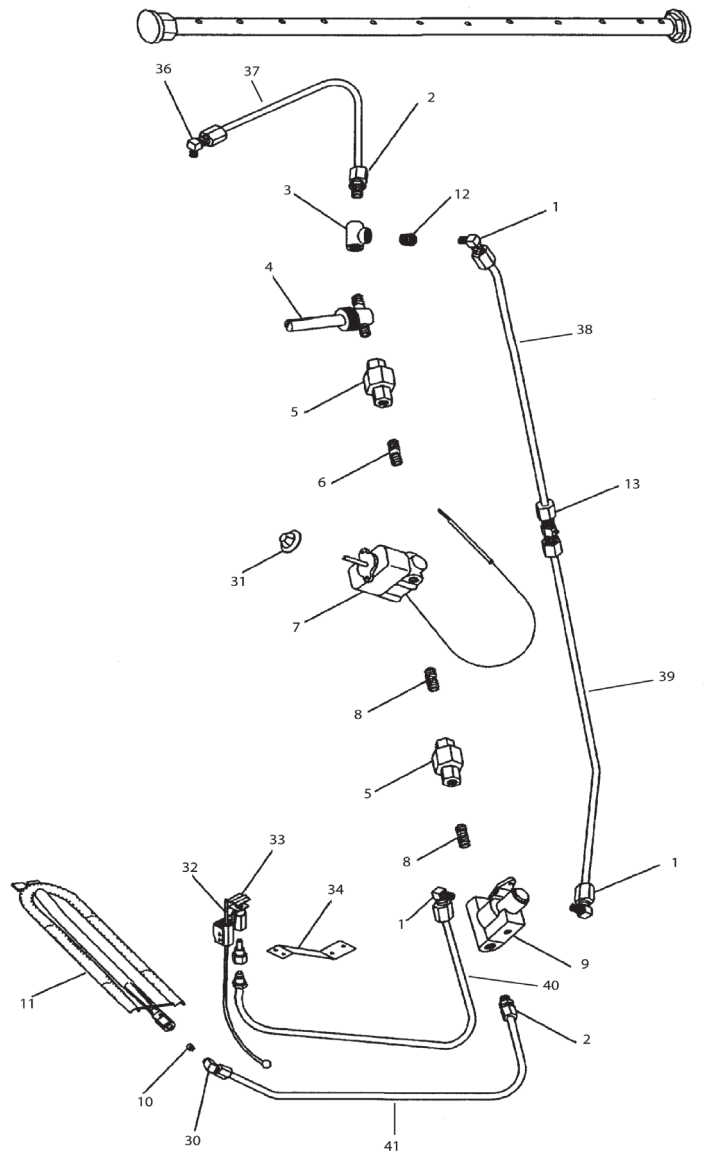

Control System • Standard Oven

Fig. 4