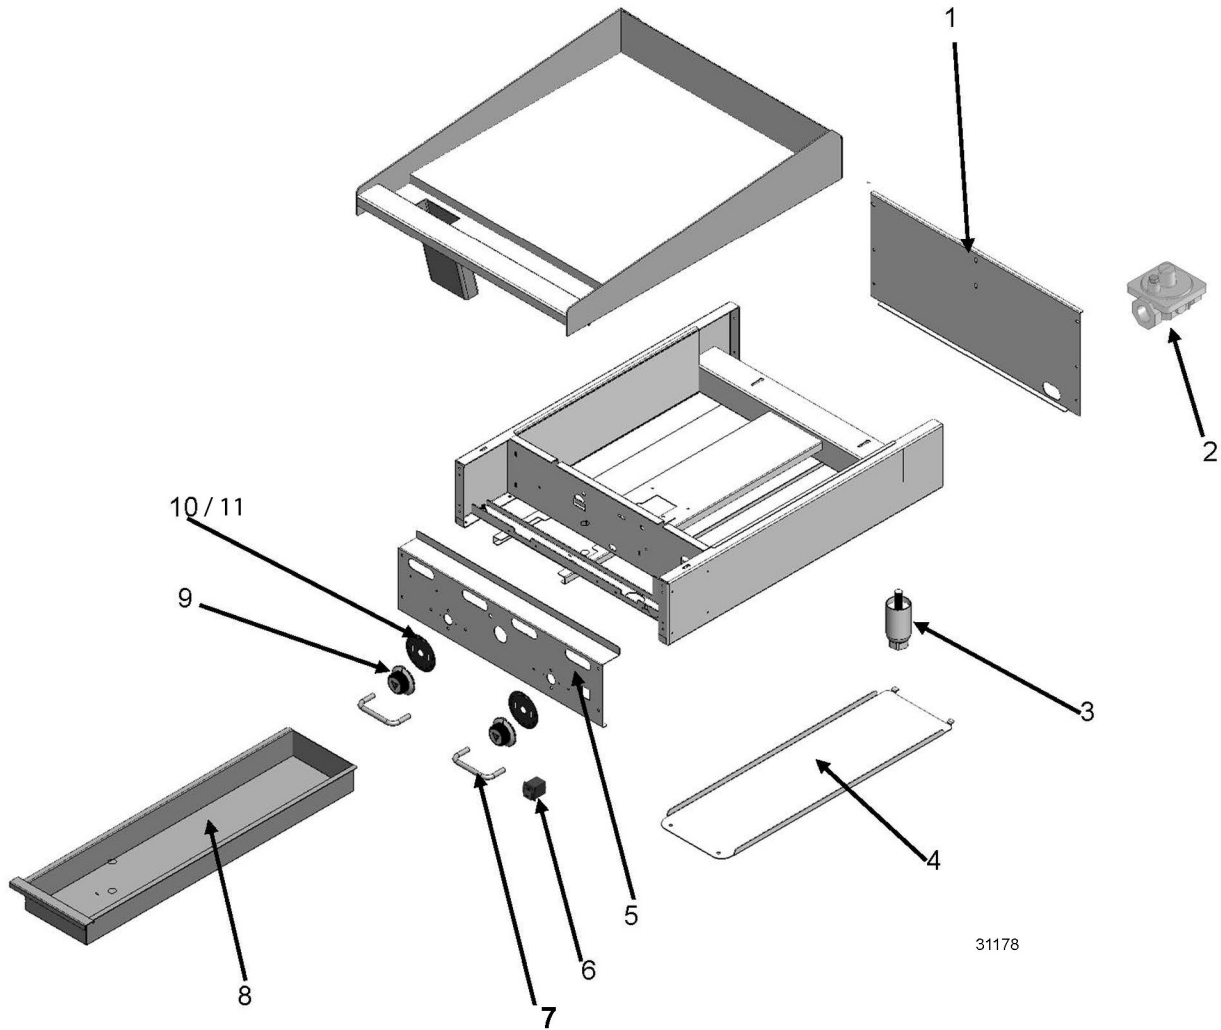

31178

900RX AND MSA MODELS MANUFACTURED MARCH 2010 TO PRESENT EXTERIOR COMPONENTS