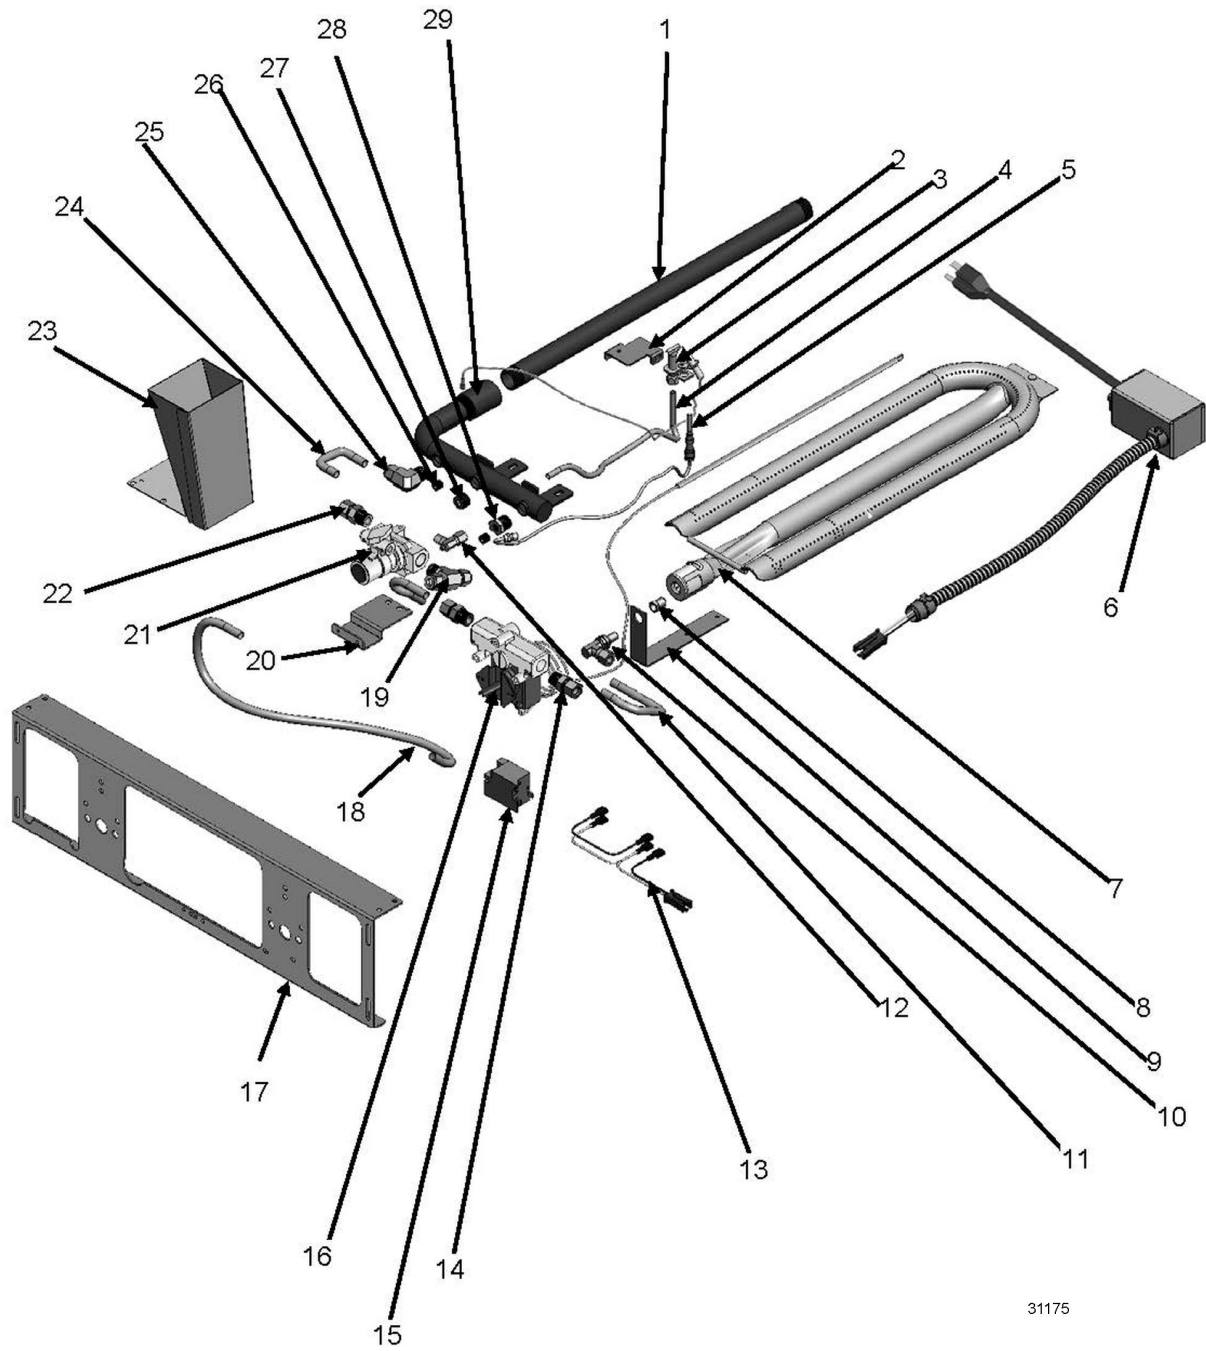

Table of Contents

5	900RX AND MSA MODELS MANUFACTURED PRIOR TO MARCH 2010 INTERIOR COMPONENTS
9	900RX AND MSA MODELS MANUFACTURED PRIOR TO MARCH 2010 EXTERIOR COMPONENTS
11	900RX AND MSA MODELS MANUFACTURED MARCH 2010 TO PRESENT INTERIOR COMPONENTS
15	900RX AND MSA MODELS MANUFACTURED MARCH 2010 TO PRESENT EXTERIOR COMPONENTS

900RX AND MSA MODELS MANUFACTURED PRIOR TO MARCH 2010 INTERIOR COMPONENTS