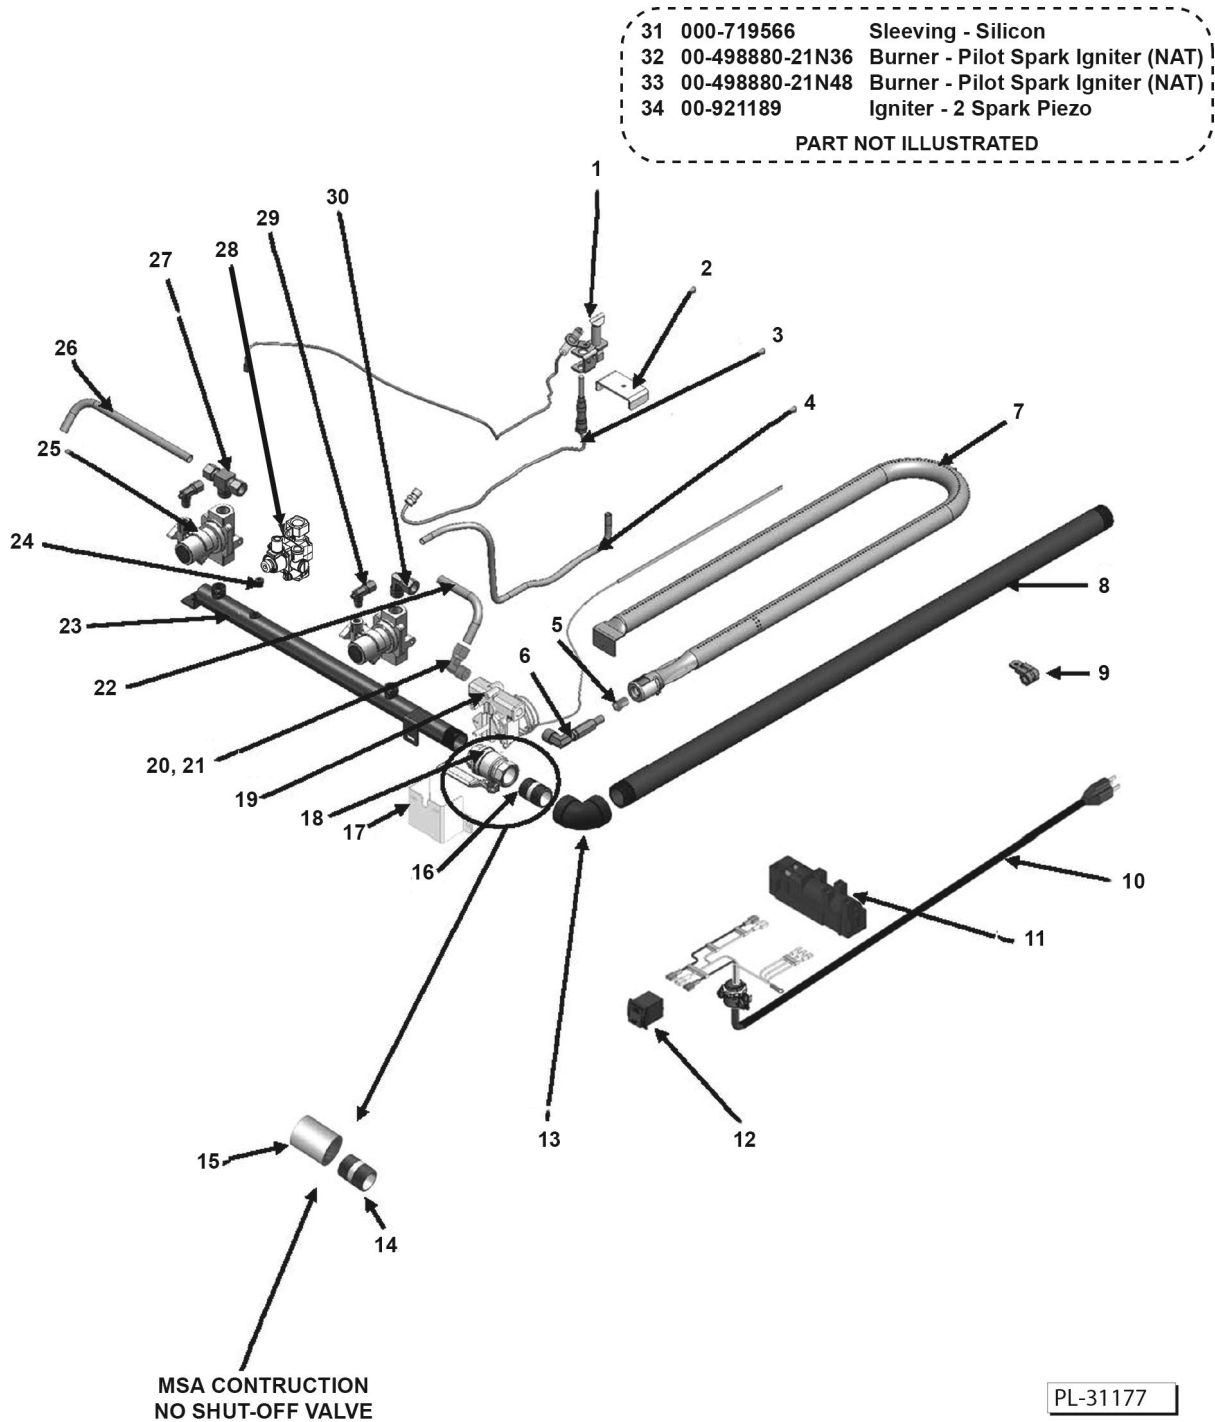

900RX AND MSA MODELS MANUFACTURED MARCH 2010 TO PRESENT INTERIOR COMPONENTS