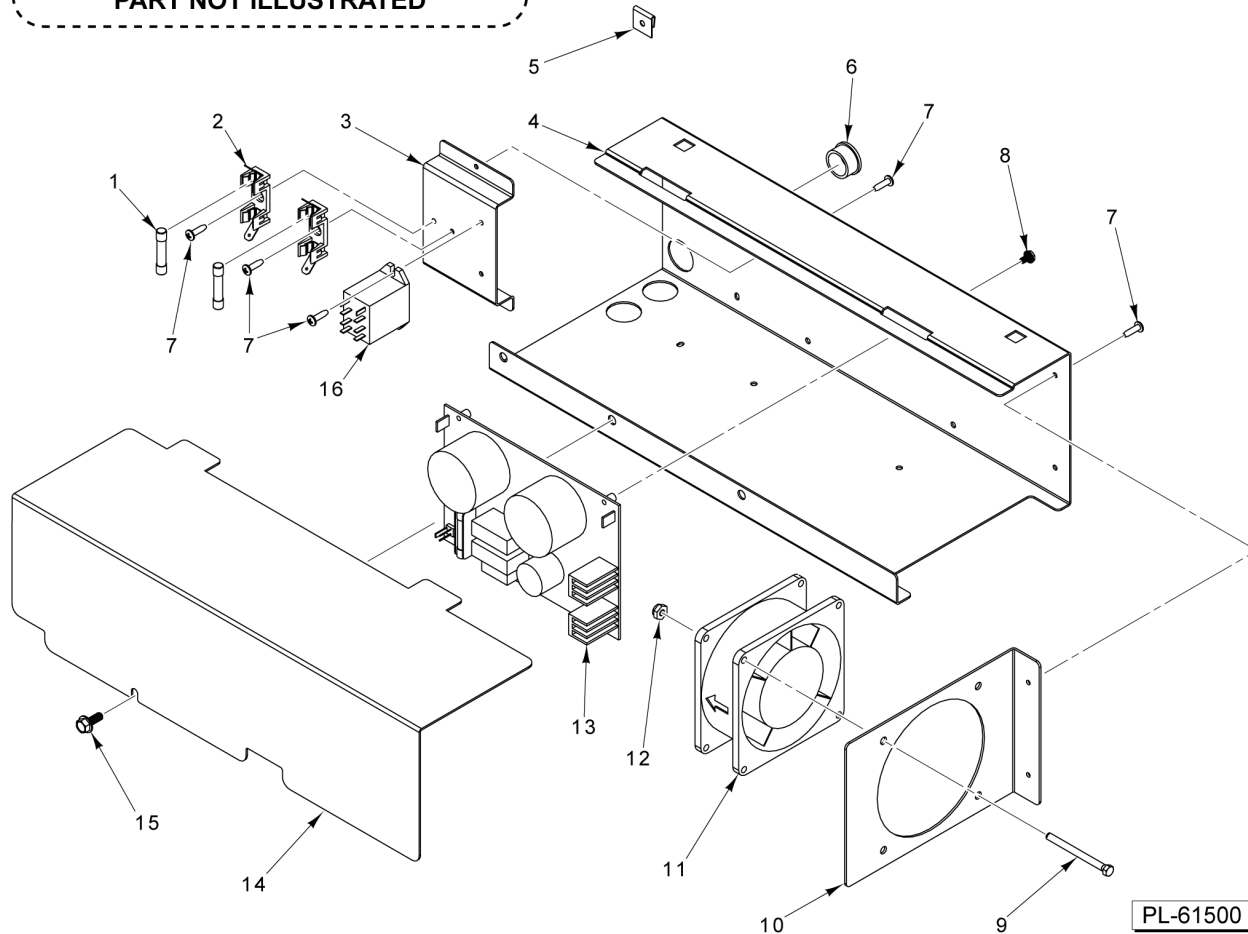

29 00-858730-00001 Harness - Sonic Safe
PART NOT ILLUSTRATED