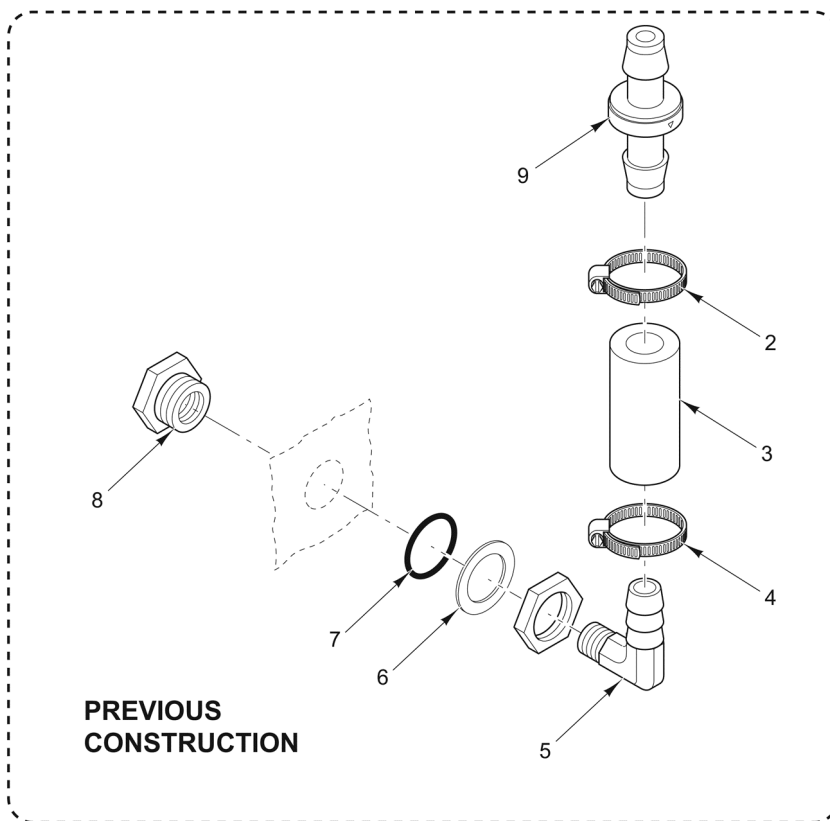

PL-58249

COMPARTMENT VACUUM BREAKER

COMPARTMENT VACUUM BREAKER

ILLUS.	PART NO.	NAME OF PART	AMT.
PL-58249			
1	00-857625-00001	Valve - Check (Current Construction).....	1
2	00-557718	Clamp - Hose #10.....	1
3	00-557473	Tube Line - Compartment Vacuum.....	1
4	00-557718	Clamp - Hose #10.....	2
5	FP-090-71	Fitting - Hose 3/8 Hose by 1/8 NPT (Brass).....	1
6	WS-010-26	Washer (SST).....	1
7	00-856769-00001	O-Ring 1/8 In. Thk.....	1
8	FP-090-36	Coupling - Anchor 1/8 (Brass).....	1
9	00-856755-00001	Valve - Check (Previous Construction).....	1