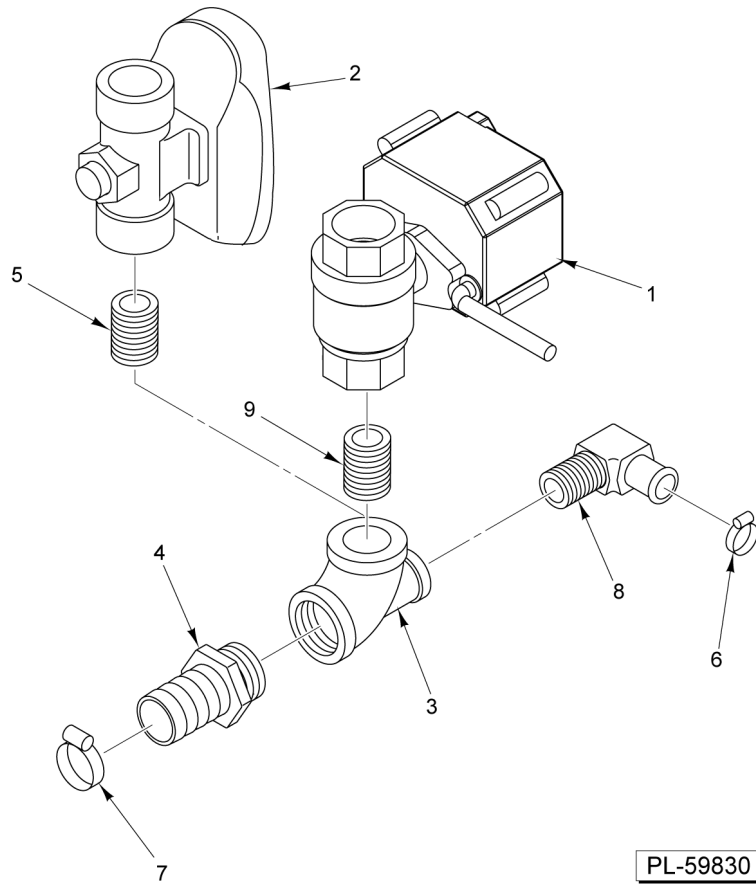

* Not Shown

PL-58247

GENERATOR DRAIN - BASIC

GENERATOR DRAIN - BASIC

ILLUS.	PART NO.	NAME OF PART	AMT.
PL-58247			
1	NS-011-07	Nut 6-32 Hex (SST).....	2
2	WL-014-03	Lockwasher #6 External (SST).....	2
3	00-856779-00001	Bracket - Actuator (Generator).....	1
4	00-842049	Switch (Drain Lever).....	1
5	SC-021-12	Mach. Screw 6-32 x 1 Slotted Rd. Hd. (SST).....	2
6	SC-066-05	Mach. Screw 10-24 x 3/8 Phil. Truss Hd. (SST).....	2
7	00-858525-00001	Lever - Generator Drain.....	1
8	00-855729-00001	Pin - Cotter.....	1
9	00-856729-00001	Handle - Drain.....	1
10	00-856736-00001	Cap - Handle.....	1
11	FP-090-56	Fitting - Hose.....	1
12	FP-085-65	Tee - Pipe 3/4 x 3/4 x 3/4.....	1
13	FP-090-51	Fitting - Hose.....	1
14	FP-036-92	Pipe 3/4 x 1-3/8 TBE (Black).....	1
15	FP-090-57	Valve 3/4 In. Ball (Bronze) (Basic).....	1
16	00-557970	Clamp - Hose (20mm).....	1
17	00-557847	Clamp - Hose.....	1