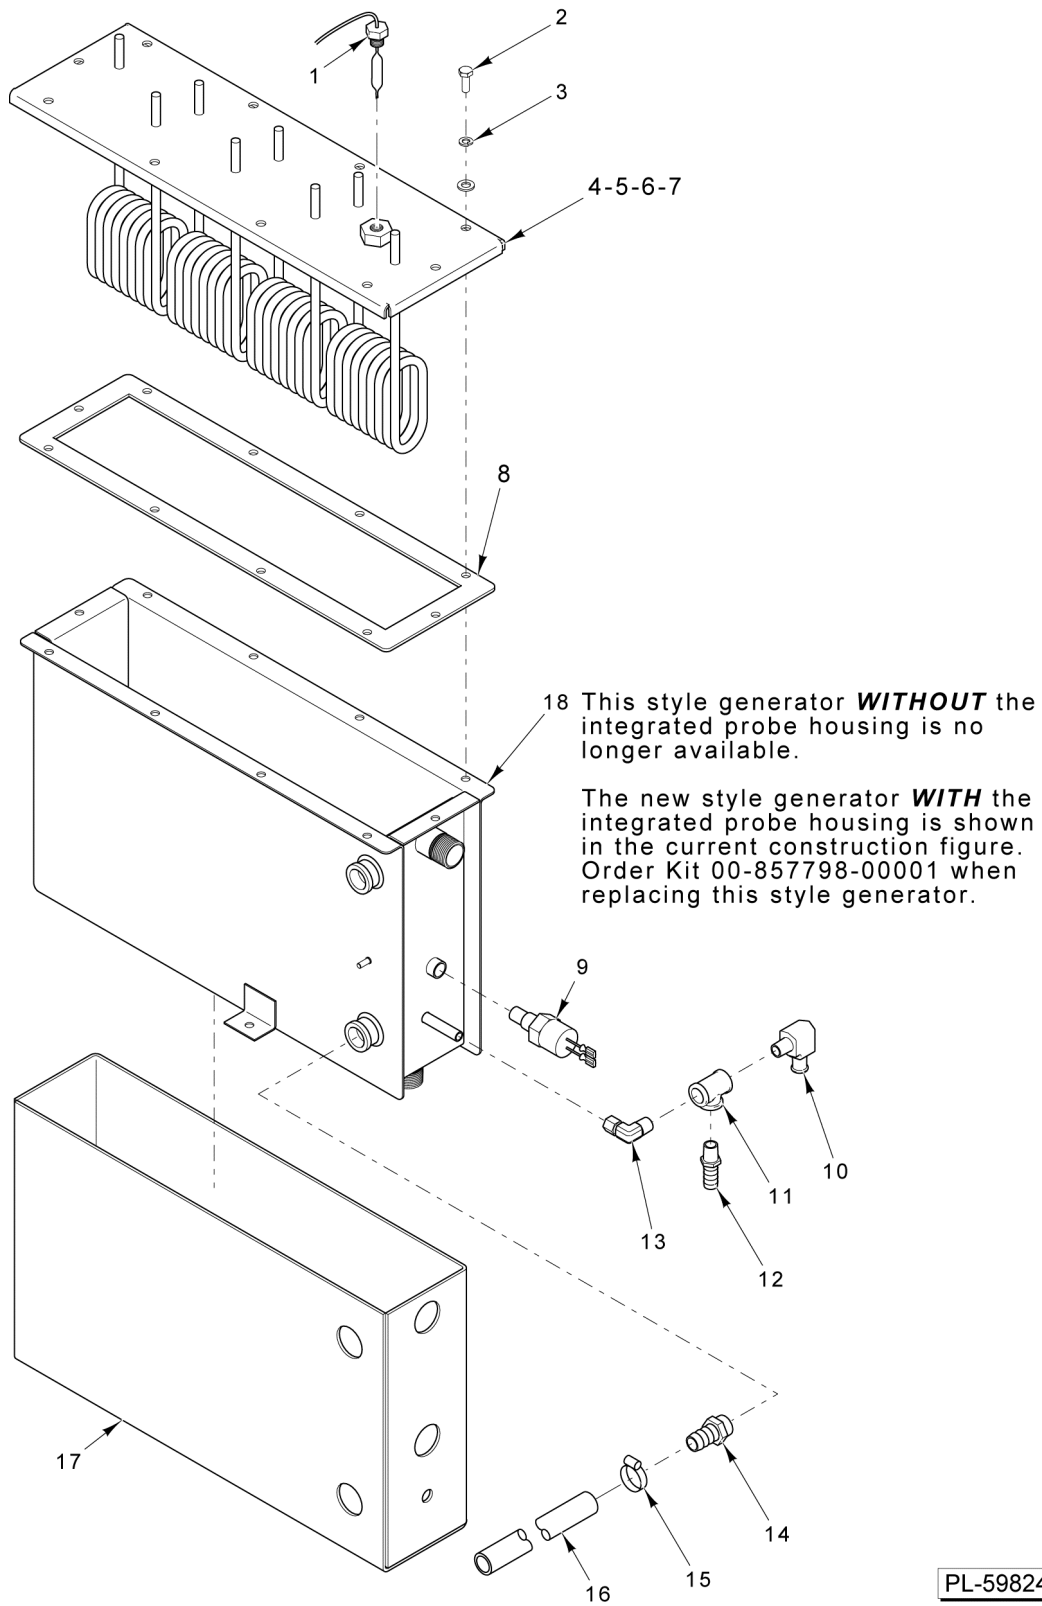

PL-59824

**GENERATOR ASSEMBLY
(BEFORE S/N 463003747)**

**GENERATOR ASSEMBLY
(BEFORE S/N 463003747)**

ILLUS.	PART NO.	NAME OF PART	AMT.
PL-59824			
1	00-913102-00404	Kit - High Limit Probe (Includes Clip).....	1
2	SC-041-01	Cap Screw 1/4-20 x 3/4 Hex Hd. (SST).....	10
3	WL-006-17	Lockwasher 1/4 Helical (SST).....	10
4	00-858460-00001	Element - Heating (208/240 V., 15 kW).....	1
5	00-858460-00002	Element - Heating (208/240 V., 8.5 kW).....	1
6	00-858460-00003	Element - Heating (277 V., 15 kW).....	1
7	00-858460-00004	Element - Heating (277 V., 8.5 kW).....	1
8	00-858473-00001	Gasket - Generator.....	1
9	00-856768-00001	Probe - Hold Temperature.....	1
10	FP-090-91	Fitting - Hose 1/2 Hose to 1/4 NPT (Brass).....	1
11	FP-019-08	Tee - Pipe 1/4 x 1/4 x 1/4 (Brass).....	1
12	FP-090-59	Fitting - Hose 1/2 ID x 1/4 NPT (Brass).....	1
13	FP-012-11	Fitting - Tube 3/8 TBG x 1/4 MPT (Brass).....	1
14	FP-087-39	Fitting - Hose 5/8 Hose to 1/2 NPT (Brass).....	1
15	00-534177	Clamp - Hose #12.....	1
16	00-557477	Hose 1 ID x 1.133 OD (0.93 Ft.) (Green).....	1
17	00-856757-00001	Insulation - Generator.....	1
18	00-857798-00001	Kit - Replacement EA Generator.....	1
*19	00-858202-00001	Generator Without Transducer Studs.....	1
*20	00-858202-00002	Generator With Transducer Studs.....	1

* Not Shown in Art