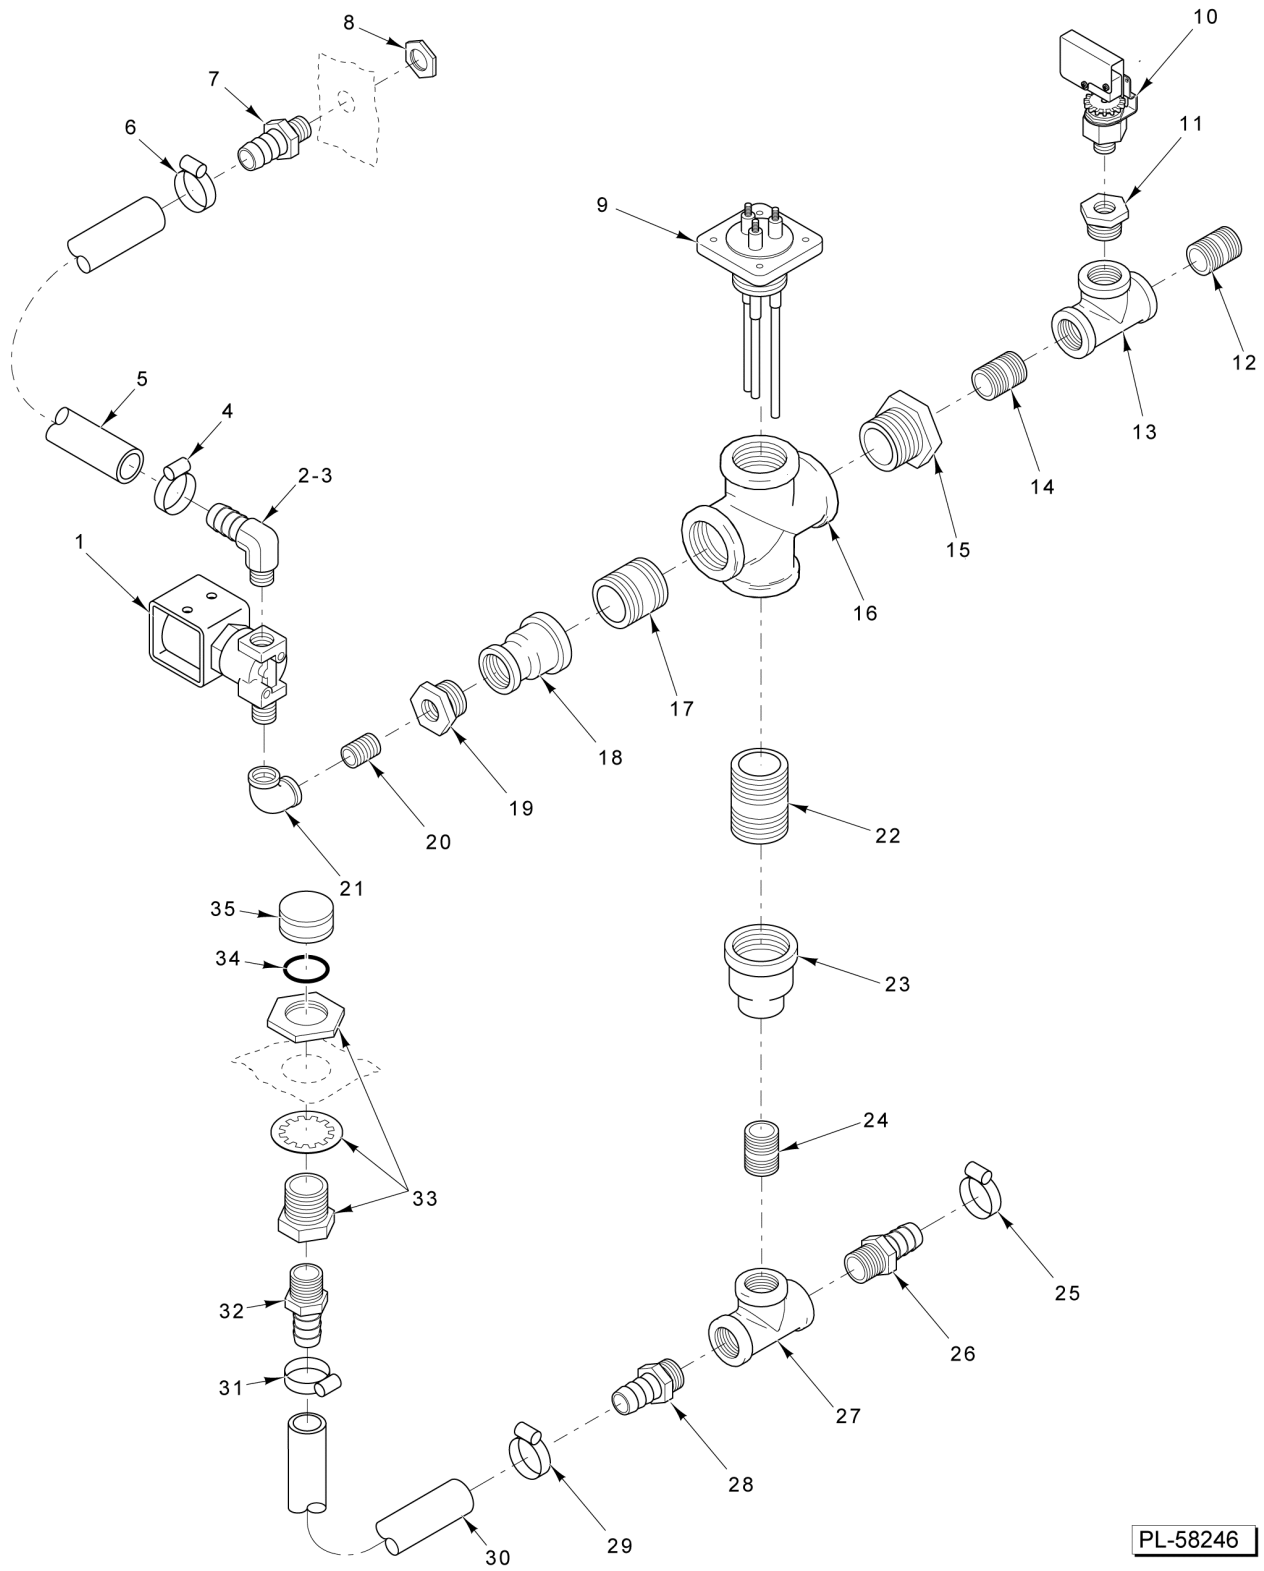

PL-58246

**WATER LEVEL PROBE
(BEFORE S/N 463003747)**

**WATER LEVEL PROBE
(BEFORE S/N 463003747)**

ILLUS. PL-58246	PART NO.	NAME OF PART	AMT.
1	00-857021-00001	Valve - Solenoid 1/4 NPT (9/32 Orifice).....	1
2	FP-090-91	Fitting - Hose 1/2 Hose to 1/4 NPT (Brass) (3-Pan).....	1
3	FP-090-59	Fitting - Hose 1/2 ID x 1/4 NPT (Brass) (5-Pan).....	1
4	00-557718	Clamp - Hose #10.....	1
5	00-557474	Hose 1/2 ID x 0.830 OD (3 Ft.).....	1
6	00-557718	Clamp - Hose #10.....	1
7	FP-090-59	Fitting - Hose 1/2 ID x 1/4 NPT (Brass).....	1
8	FP-030-14	Lock Nut - Pipe 1/4 NPSL (Brass).....	1
9	00-850736-00003	Probe - Level Control.....	1
10	00-857022-00001	Switch - Pressure.....	1
11	FP-027-06	Bushing - Pipe 1/2 To 1/8 (Brass).....	1
12	FP-035-91	Pipe 1/2 x 1-1/8 TBE.....	1
13	FP-019-25	Tee 1/2 x 1/2 x 1/2.....	1
14	FP-035-91	Pipe 1/2 x 1-1/8 TBE.....	1
15	FP-026-24	Bushing - Pipe 1 to 1/2.....	1
16	FP-088-56	Cross - Pipe Std. 1 x 1 x 1 x 1 Std.....	1
17	FP-036-17	Pipe 1 x 1-1/2 TBE.....	1
18	FP-024-14	Coupling - Reducing 1 to 3/4.....	1
19	FP-026-65	Bushing - Pipe 3/4 to 1/4.....	1
20	FP-035-38	Pipe 1/4 x 7/8 TBE.....	1
21	FP-078-85	Elbow - Pipe 1/4 x 90 Deg.....	1
22	FP-059-32	Pipe 1 x 2-1/2 TBE.....	1
23	FP-024-42	Coupling - Reducing 1 to 1/2.....	1
24	FP-035-94	Pipe 1/2 x 1-1/2 TBE.....	1
25	00-557718	Clamp - Hose #10.....	1
26	FP-087-39	Fitting - Hose 5/8 Hose to 1/2 NPT (Brass).....	1
27	FP-019-25	Tee 1/2 x 1/2 x 1/2.....	1
28	FP-087-39	Fitting - Hose 5/8 Hose to 1/2 NPT (Brass).....	1
29	00-557718	Clamp - Hose #10.....	1
30	00-557475	Hose 5/8 ID x 0.955 OD (1.66 Ft.) (Blue).....	1
31	00-557718	Clamp - Hose #10.....	1
32	FP-090-63	Fitting - Hose 5/8 ID Hose to 3/8 MPT (Brass).....	1
33	FP-090-37	Fitting - Hose - Anchor Coupling 3/8 NPT (Brass).....	1
34	00-856769-00001	O-Ring 1/8 In. Thk.....	1
35	FP-090-60	Fitting - Hose (Round Hose Cap 3/4 NH Thread) (Brass).....	1