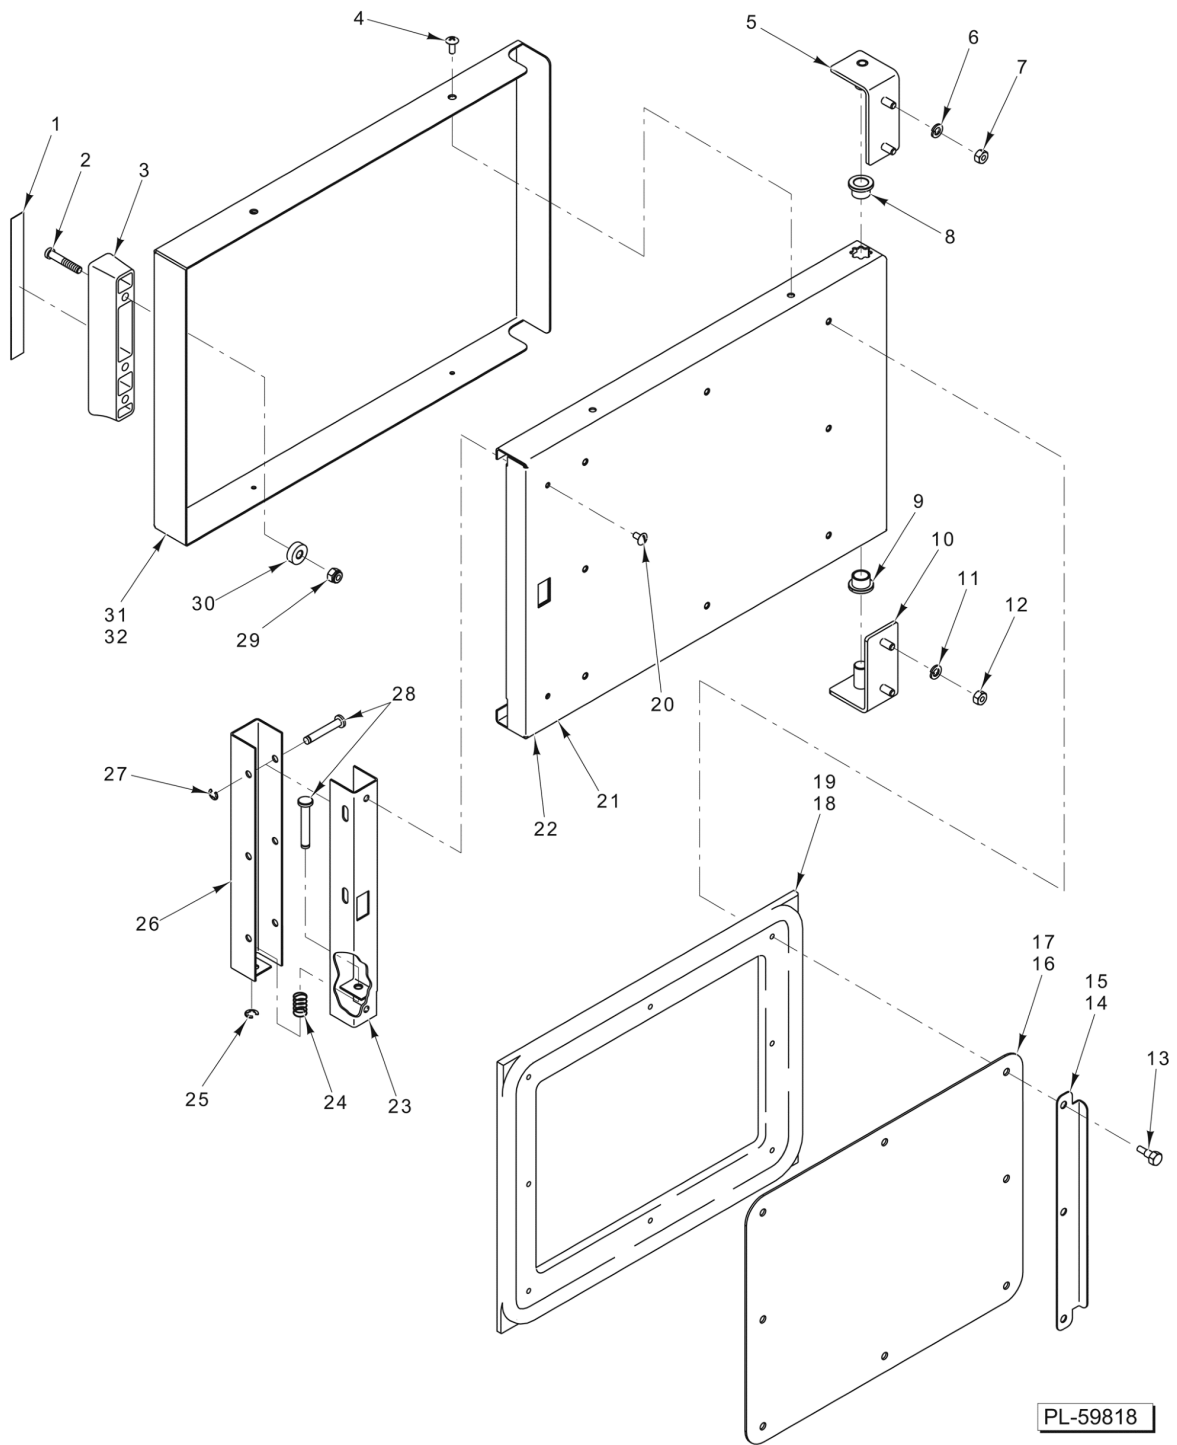

DOOR

DOOR

ILLUS. PL-59818	PART NO.	NAME OF PART	AMT.
1	00-855288-00001	Face Plate - Door Handle.....	1
2	SC-120-70	Cap Screw 1/4-20 x 1-5/8 Hex Socket Hd.....	2
3	00-855287-00001	Handle - Door.....	1
4	SC-066-20	Mach. Screw 10-32 x 1/2 Phil. Truss Hd. (SST).....	4
5	00-855521-00001	Hinge Assy. - Door (Top).....	1
6	WL-006-17	Lockwasher 1/4 Helical (SST).....	2
7	NS-046-38	Nut 1/4-20 Hex (SST).....	2
8	00-817643	Bearing - Flanged.....	1
9	00-817643	Bearing - Flanged.....	1
10	00-855521-00002	Hinge Assy. - Door (Bottom).....	1
11	WL-006-17	Lockwasher 1/4 Helical (SST).....	2
12	NS-046-38	Nut 1/4-20 Hex (SST).....	2
13	00-857791-00001	Bolt - Rack Hanger.....	8
14	00-855714-00001	Gasket - Door Guard (3-Pan).....	1
15	00-855714-00002	Gasket - Door Guard (5-Pan).....	1
16	00-855285-00001	Gasket Retainer - Door (3-Pan).....	1
17	00-855285-00002	Gasket Retainer - Door (5-Pan).....	1
18	00-857085-00001	Kit - Door Gasket (3 Pan).....	1
19	00-857085-00002	Kit - Door Gasket (5 Pan).....	1
20	SC-053-05	Mach. Screw 10-24 x 3/8 Slotted Truss Hd. (SST).....	2
21	00-855582-00001	Bracket Weldment - Door (3-Pan).....	1
22	00-855582-00002	Bracket Weldment - Door (5-Pan).....	1
23	00-855584-00001	Door Latch - Bracket.....	1
24	00-855298-00001	Latch Spring - Door.....	1
25	RR-006-22	Retaining Ring 1/4 In. (SST).....	1
26	00-855585-00001	Latch Actuator - Door.....	1
27	RR-006-22	Retaining Ring 1/4 In. (SST).....	3
28	00-855590- 00002	Pin - Clevis 1.525 In. Lg.....	4
29	NS-048-63	Lock Nut 1/4-20 Hex (SST).....	2
30	00-855290-00001	Bearing - Door Handle.....	2
31	00-855582-00001	Bracket Weldment - Door (3-Pan).....	1
32	00-855582-00002	Bracket Weldment - Door (5-Pan).....	1