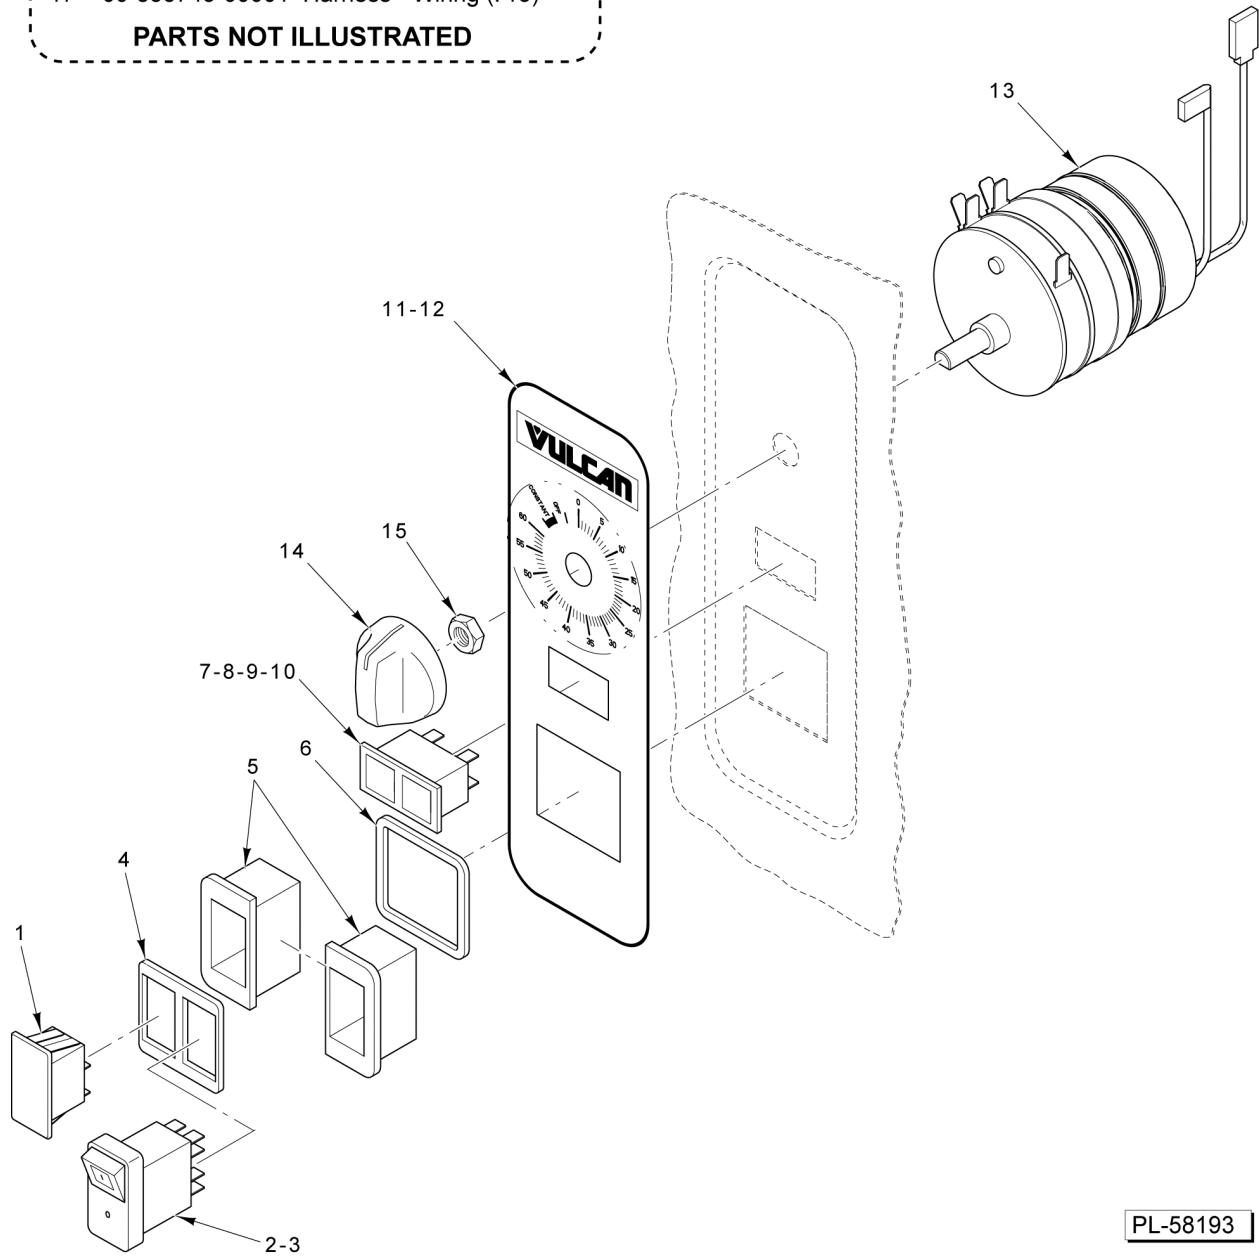

- 16 00-856744-00001 Harness - Wiring (Basic)
- 17 00-856745-00001 Harness - Wiring (Pro)

PARTS NOT ILLUSTRATED

PL-58193

CONTROLS

CONTROLS

ILLUS.	PART NO.	NAME OF PART	AMT.
PL-58193			
1	00-856680-00001	Plug - Blank Assy.....	1
2	00-855677-00001	Switch - On/Off (Lighted) (Pro & LWE).....	1
3	00-856754-00001	Power Light (Basic) (Not Shown).....	1
4	00-855795-00001	Gasket - Switch.....	1
5	00-855794-00001	Bezel - Switch.....	2
6	00-855796-00001	Gasket - Bezel.....	1
7	00-856679-00001	Light - Indicating Assy. (Pro).....	1
8	00-913102-00264	Light - Indicating (125 VAC) (LWE).....	1
9	00-856680-00001	Plug - Blank Assy. (Basic) (Not Shown).....	1
10	00-856680-00001	Plug - Blank Assy.....	1
11	00-856771-00001	Overlay - Control (Vulcan) (Basic).....	1
12	00-856771-00002	Overlay - Control (Vulcan) (Pro).....	1
13	00-913102-0176A	Kit - Timer (Incls Shaft Seal & Knob) (Incls. Items 14 & 15).....	1
14	00-856773-00001	Knob - Timer.....	1
15	00-854693-00001	Shaft - Rotary Seal.....	1
16	00-856744-00001	Harness - Wiring (Basic).....	1
17	00-856745-00001	Harness - Wiring (Pro).....	1