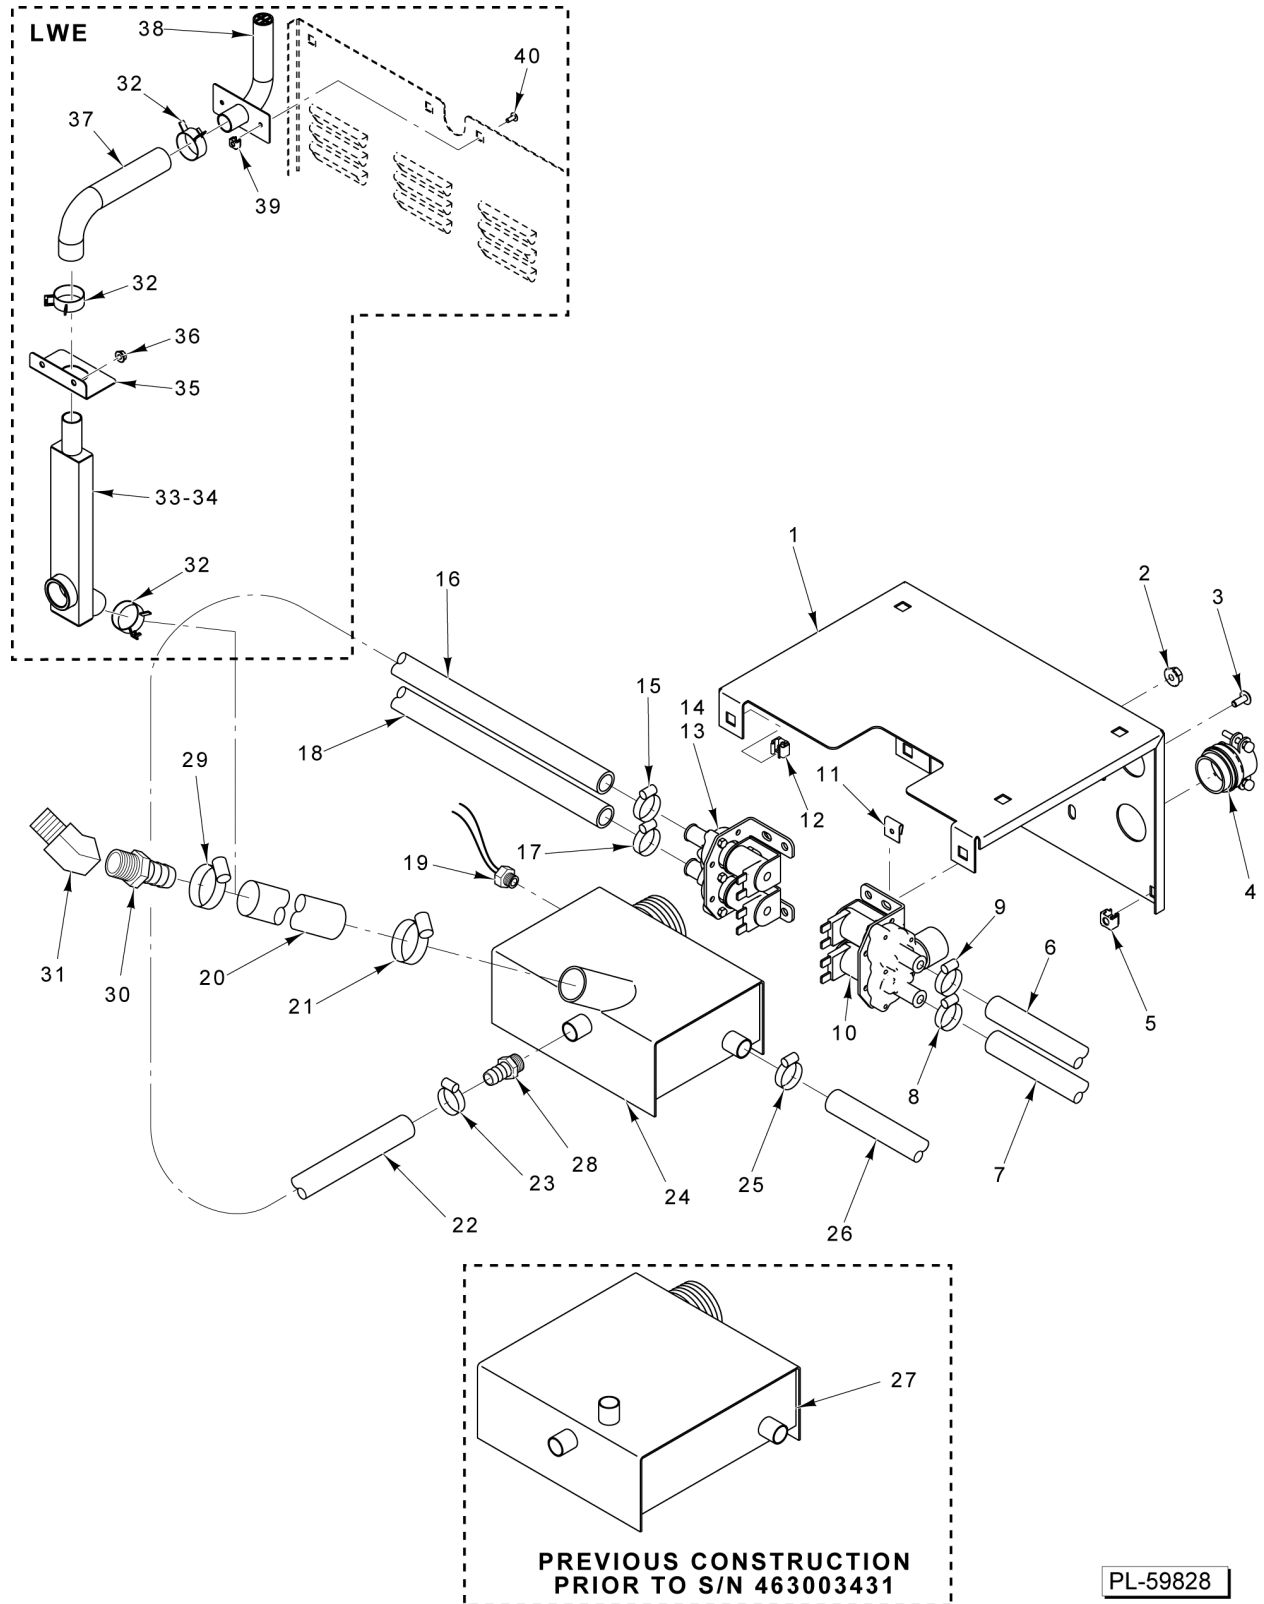

PL-58246

**WATER LEVEL PROBE
(BEFORE S/N 463003747)**

**WATER LEVEL PROBE
(BEFORE S/N 463003747)**

ILLUS. PL-58246	PART NO.	NAME OF PART	AMT.
1	00-857021-00001	Valve - Solenoid 1/4 NPT (9/32 Orifice).....	1
2	FP-090-91	Fitting - Hose 1/2 Hose to 1/4 NPT (Brass) (3-Pan).....	1
3	FP-090-59	Fitting - Hose 1/2 ID x 1/4 NPT (Brass) (5-Pan).....	1
4	00-557718	Clamp - Hose #10.....	1
5	00-557474	Hose 1/2 ID x 0.830 OD (3 Ft.).....	1
6	00-557718	Clamp - Hose #10.....	1
7	FP-090-59	Fitting - Hose 1/2 ID x 1/4 NPT (Brass).....	1
8	FP-030-14	Lock Nut - Pipe 1/4 NPSL (Brass).....	1
9	00-850736-00003	Probe - Level Control.....	1
10	00-857022-00001	Switch - Pressure.....	1
11	FP-027-06	Bushing - Pipe 1/2 To 1/8 (Brass).....	1
12	FP-035-91	Pipe 1/2 x 1-1/8 TBE.....	1
13	FP-019-25	Tee 1/2 x 1/2 x 1/2.....	1
14	FP-035-91	Pipe 1/2 x 1-1/8 TBE.....	1
15	FP-026-24	Bushing - Pipe 1 to 1/2.....	1
16	FP-088-56	Cross - Pipe Std. 1 x 1 x 1 x 1 Std.....	1
17	FP-036-17	Pipe 1 x 1-1/2 TBE.....	1
18	FP-024-14	Coupling - Reducing 1 to 3/4.....	1
19	FP-026-65	Bushing - Pipe 3/4 to 1/4.....	1
20	FP-035-38	Pipe 1/4 x 7/8 TBE.....	1
21	FP-078-85	Elbow - Pipe 1/4 x 90 Deg.....	1
22	FP-059-32	Pipe 1 x 2-1/2 TBE.....	1
23	FP-024-42	Coupling - Reducing 1 to 1/2.....	1
24	FP-035-94	Pipe 1/2 x 1-1/2 TBE.....	1
25	00-557718	Clamp - Hose #10.....	1
26	FP-087-39	Fitting - Hose 5/8 Hose to 1/2 NPT (Brass).....	1
27	FP-019-25	Tee 1/2 x 1/2 x 1/2.....	1
28	FP-087-39	Fitting - Hose 5/8 Hose to 1/2 NPT (Brass).....	1
29	00-557718	Clamp - Hose #10.....	1
30	00-557475	Hose 5/8 ID x 0.955 OD (1.66 Ft.) (Blue).....	1
31	00-557718	Clamp - Hose #10.....	1
32	FP-090-63	Fitting - Hose 5/8 ID Hose to 3/8 MPT (Brass).....	1
33	FP-090-37	Fitting - Hose - Anchor Coupling 3/8 NPT (Brass).....	1
34	00-856769-00001	O-Ring 1/8 In. Thk.....	1
35	FP-090-60	Fitting - Hose (Round Hose Cap 3/4 NH Thread) (Brass).....	1