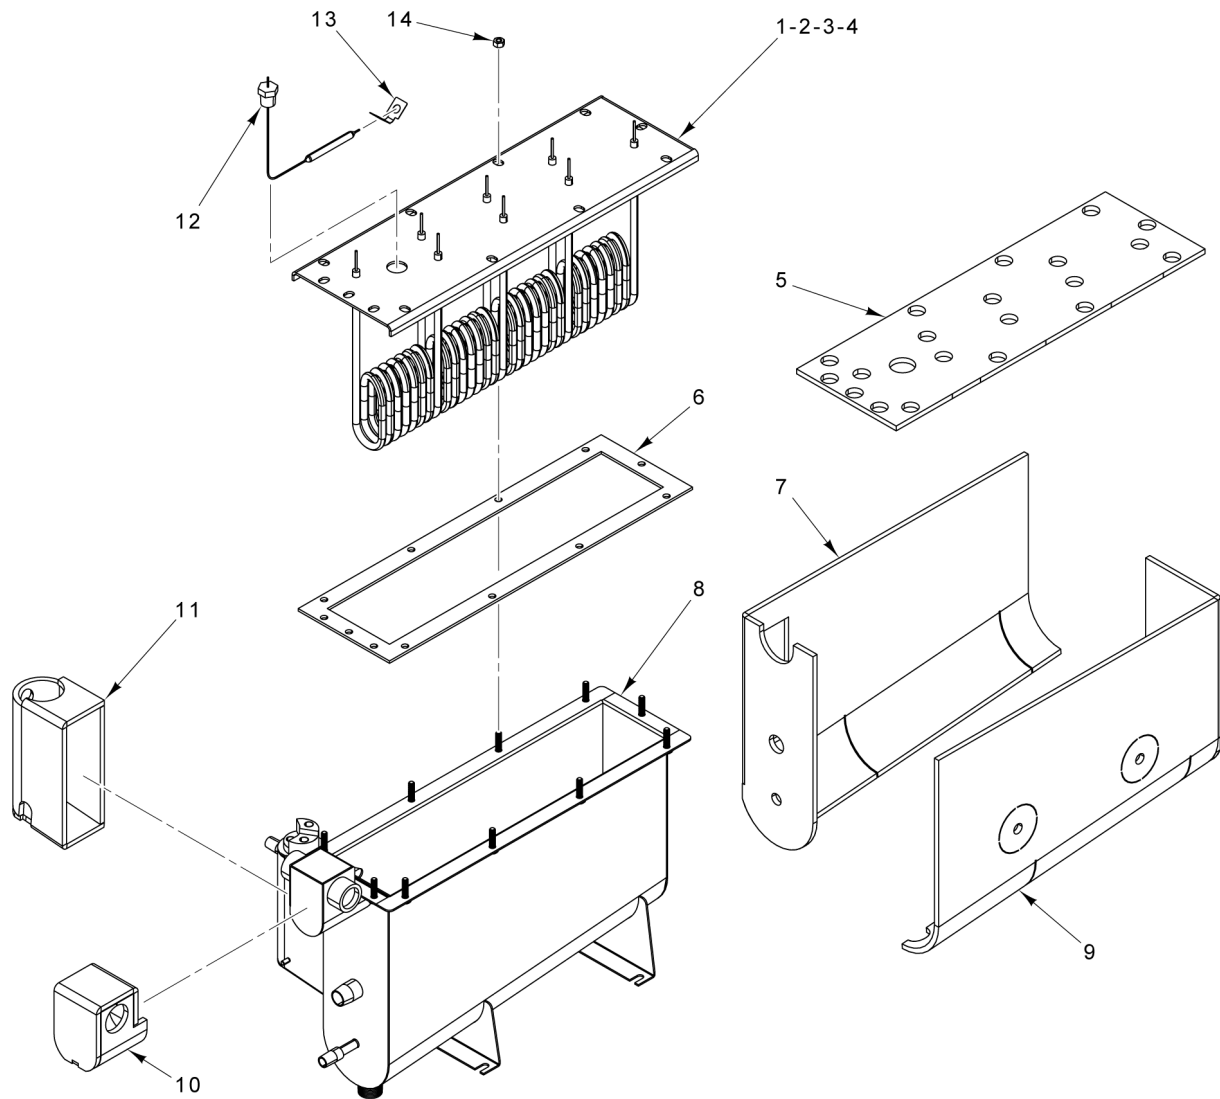

PL-61513

**GENERATOR ASSEMBLY
(STARTING S/N 463023094)**

**GENERATOR ASSEMBLY
(STARTING S/N 463023094)**

ILLUS. PL-61513	PART NO.	NAME OF PART	AMT.
1	00-858460-00001	Element - Heating (208/240 V., 15 kW).....	1
2	00-858460-00002	Element - Heating (208/240 V., 8.5 kW).....	1
3	00-858460-00003	Element - Heating (277 V., 15 kW).....	1
4	00-858460-00004	Element - Heating (277 V., 8.5 kW).....	1
5	00-858483-00001	Insulation - Generator (Top).....	1
6	00-858473-00001	Gasket - Generator.....	1
7	00-858391-00001	Insulation.....	1
8	00-858202-00002	Generator.....	1
9	00-858391-00002	Insulation.....	1
10	00-858391-00004	Insulation.....	1
11	00-858391-00003	Insulation.....	1
12	00-913102-00404	Kit - High Limit Probe (Includes Clip).....	1
13	00-858017-00001	Bracket - Mounting (Bulb).....	1
14	NS-014-01	Nut 1/4-20 Hex (Brass).....	AR