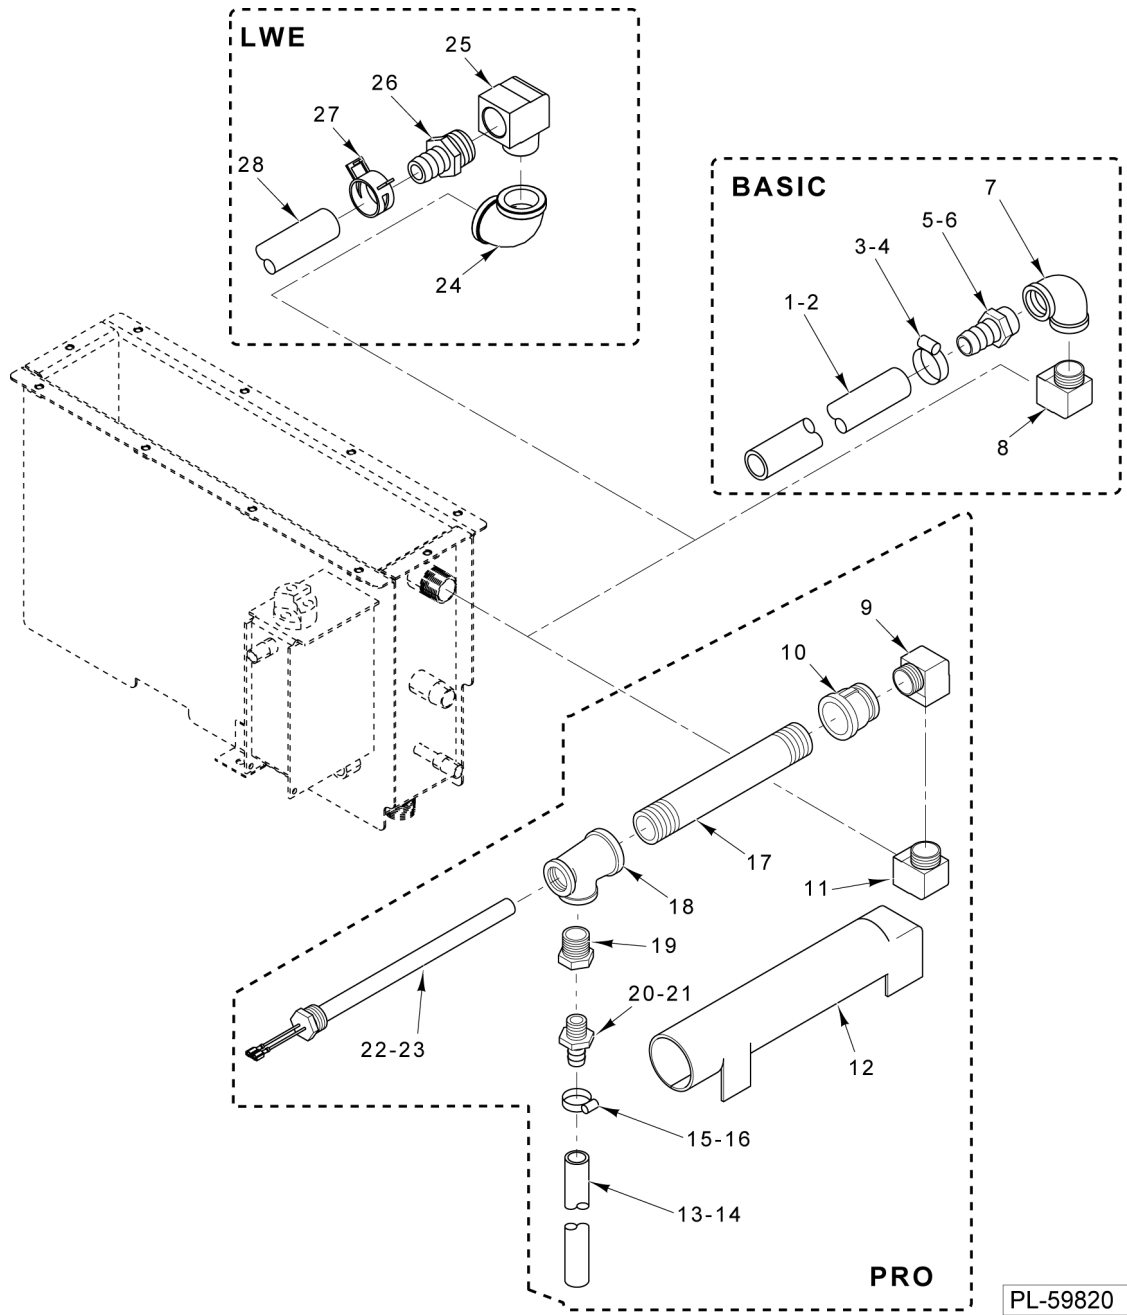

- 27 00-557760 Shim (SST)
- 28 00-557761 Shim (SST)

PARTS NOT ILLUSTRATED

COMPARTMENT

COMPARTMENT

ILLUS. PL-59819	PART NO.	NAME OF PART	AMT.
1	00-857646-00004	Compartment - Service Kit (3-Pan).....	1
2	00-857649-00004	Compartment - Service Kit (5-Pan).....	1
3	00-857791-00001	Bolt - Rack Hanger.....	4
4	NS-049-09	Nut Assy. 10-32 (SST).....	4
5	00-856753-00001	Steam Port - Compartment (5-Pan).....	1
6	00-856742-00001	Steam Port - Compartment (3-Pan).....	1
7	NS-011-07	Nut 6-32 Hex (SST).....	2
8	WL-014-03	Lockwasher #6 External (SST).....	2
9	00-411499-00004	Buzzer (115 V.).....	1
10	SC-021-12	Mach. Screw 6-32 x 1 Slotted Rd. Hd. (SST).....	1
11	00-842049	Switch - Door.....	1
12	NS-015-13	Nut 3/8-16 Hex (SST).....	1
13	00-855308-00001	Actuator Bracket - Door.....	1
14	RR-011-26	Ring - Retaining.....	2
15	00-855307-00001	Actuator Rod - Door.....	1
16	FP-090-18	Elbow Pipe 5/8 x 45 Deg. (Brass) (Used with Blue Hose).....	1
17	FP-091-09	Fitting - Hose 3/4 Hose to 1/2 MPT (Brass) (Used with White Hose).....	1
18	00-855394-00001	Adapter - Cabinet Steam Port.....	1
19	00-855586-00001	Bullet - Door.....	1
20	NS-011-18	Nut 10-24 Hex (SST).....	1
21	00-855753-00001	Cover - Drain.....	1
22	00-913135-00042	White Steam Line Hose (42 in long).....	1
23	WL-006-27	Lockwasher 3/8 Helical (SST).....	1
24	00-557846	Clamp - Hose (29mm).....	1
25	00-855779-00001	Compartment - Insulation (3-Pan).....	1
26	00-855779-00002	Compartment - Insulation (5-Pan).....	1
27	00-557760	Shim (0.005 Thk.) (SST).....	AR
28	00-557761	Shim (0.010 Thk.) (SST).....	AR