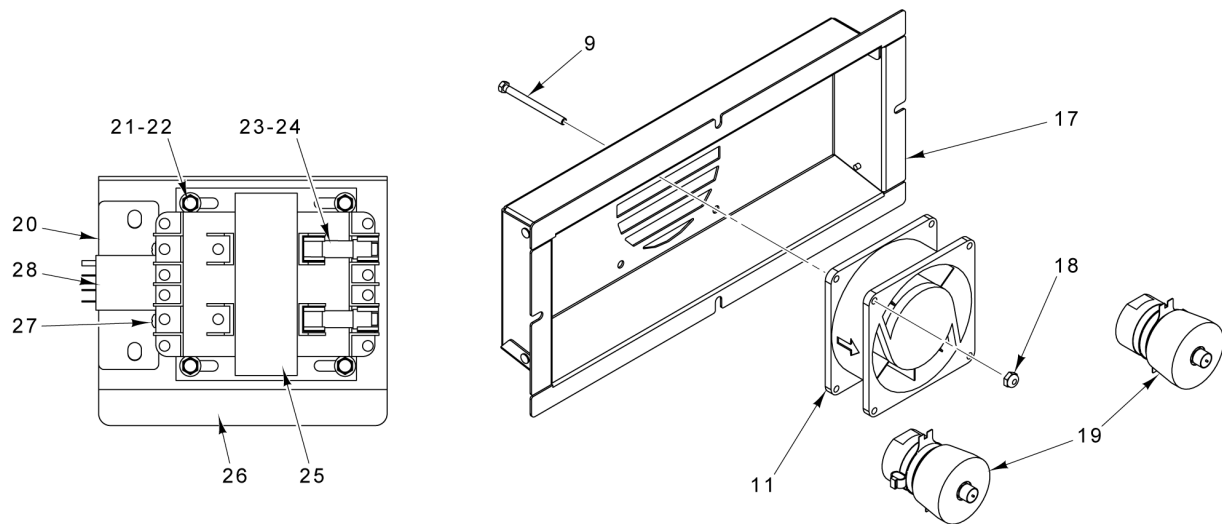

29 00-858730-00001 Harness - Sonic Safe
PART NOT ILLUSTRATED

PL-61500

**ELECTRICAL COMPONENTS
(SONIC SAFE)**