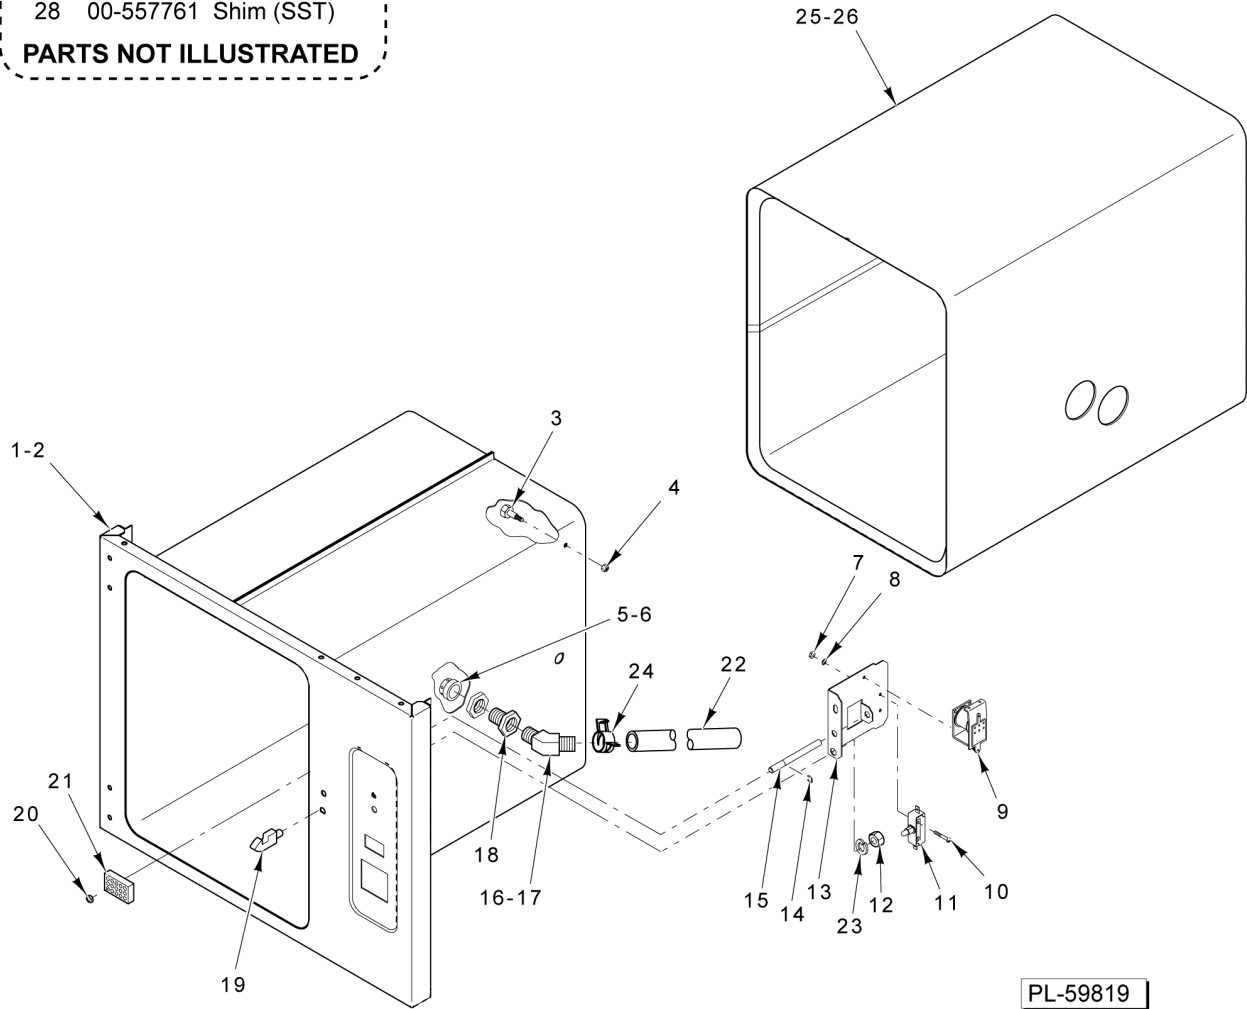

- 27 00-557760 Shim (SST)
- 28 00-557761 Shim (SST)

PARTS NOT ILLUSTRATED

COMPARTMENT

COMPARTMENT

ILLUS. PL-59819	PART NO.	NAME OF PART	AMT.
1	00-857646-00004	Compartment - Service Kit (3-Pan).....	1
2	00-857649-00004	Compartment - Service Kit (5-Pan).....	1
3	00-857791-00001	Bolt - Rack Hanger.....	4
4	NS-049-09	Nut Assy. 10-32 (SST).....	4
5	00-856753-00001	Steam Port - Compartment (5-Pan).....	1
6	00-856742-00001	Steam Port - Compartment (3-Pan).....	1
7	NS-011-07	Nut 6-32 Hex (SST).....	2
8	WL-014-03	Lockwasher #6 External (SST).....	2
9	00-411499-00004	Buzzer (115 V.).....	1
10	SC-021-12	Mach. Screw 6-32 x 1 Slotted Rd. Hd. (SST).....	1
11	00-842049	Switch - Door.....	1
12	NS-015-13	Nut 3/8-16 Hex (SST).....	1
13	00-855308-00001	Actuator Bracket - Door.....	1
14	RR-011-26	Ring - Retaining.....	2
15	00-855307-00001	Actuator Rod - Door.....	1
16	FP-090-18	Elbow Pipe 5/8 x 45 Deg. (Brass) (Used with Blue Hose).....	1
17	FP-091-09	Fitting - Hose 3/4 Hose to 1/2 MPT (Brass) (Used with White Hose).....	1
18	00-855394-00001	Adapter - Cabinet Steam Port.....	1
19	00-855586-00001	Bullet - Door.....	1
20	NS-011-18	Nut 10-24 Hex (SST).....	1
21	00-855753-00001	Cover - Drain.....	1
22	00-913135-00042	White Steam Line Hose (42 in long).....	1
23	WL-006-27	Lockwasher 3/8 Helical (SST).....	1
24	00-557846	Clamp - Hose (29mm).....	1
25	00-855779-00001	Compartment - Insulation (3-Pan).....	1
26	00-855779-00002	Compartment - Insulation (5-Pan).....	1
27	00-557760	Shim (0.005 Thk.) (SST).....	AR
28	00-557761	Shim (0.010 Thk.) (SST).....	AR