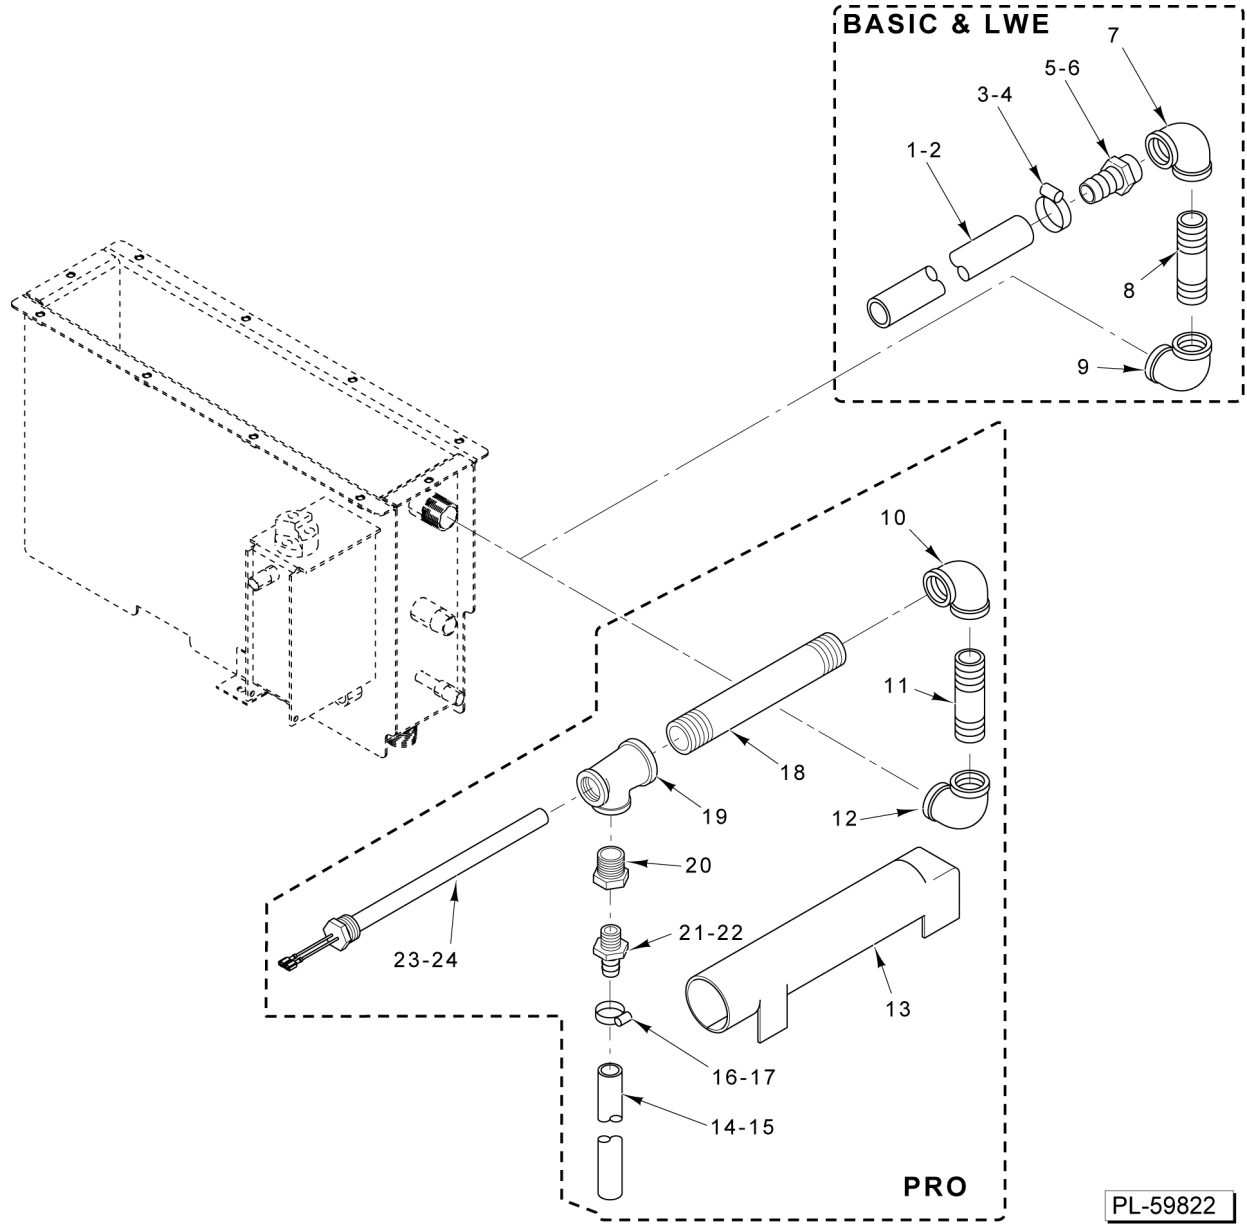

PL-59822

GENERATOR MANIFOLD (5-PAN)

GENERATOR MANIFOLD (5-PAN)

ILLUS. PL-59822	PART NO.	NAME OF PART	AMT.
1	00-557475	Hose 5/8 ID x 0.955 OD (1.66 Ft.) (Blue) (Basic).....	1
2	00-913135-00042	White Steam Line Hose (42 in long) (Basic & LWE).....	1
3	00-557718	Clamp - Hose #10 (For Blue Hose) (Basic).....	1
4	00-557846	Clamp - Hose (29mm) (For White Hose) (Basic & LWE).....	1
5	FP-090-31	Fitting - Hose 5/8 Hose to 3/4 MPT (Brass) (For Blue Hose) (Basic).....	1
6	FP-091-08	Fitting - Pipe 3/4 Hose to 3/4 MPT (Brass) (For White Hose) (Basic & LWE).....	1
7	FP-015-23	Elbow 3/4 x 90 Deg. (Brass) (Basic & LWE).....	1
8	FP-041-66	Pipe 3/4 x 3 TBE (Brass) (Basic & LWE).....	1
9	FP-015-23	Elbow 3/4 x 90 Deg. (Brass) (Basic & LWE).....	1
10	FP-015-23	Elbow 3/4 x 90 Deg. (Brass) (Pro).....	1
11	FP-041-66	Pipe 3/4 x 3 TBE (Brass) (Pro).....	1
12	FP-015-23	Elbow 3/4 x 90 Deg. (Brass) (Pro).....	1
13	00-856774-00001	Insulation - Super Heater (Pro).....	1
14	00-557475	Hose 5/8 ID x 0.955 OD (1.66 Ft.) (Blue) (Pro).....	1
15	00-913135-00042	White Steam Line Hose (42 in long) (Pro).....	1
16	00-557718	Clamp - Hose #10 (For Blue Hose) (Pro).....	1
17	00-557846	Clamp - Hose (29mm) (For White Hose) (Pro).....	1
18	FP-090-49	Pipe 1 x 8 (Brass) (Pro).....	1
19	FP-019-40	Tee - Pipe 1 x 3/4 x 3/4 (Brass) (Pro).....	AR
20	FP-027-22	Bushing - Pipe 3/4 to 1/2 (Brass) (For White Hose) (Pro).....	1
21	FP-090-31	Fitting - Hose 5/8 Hose to 3/4 MPT (Brass) (For Blue Hose) (Pro).....	1
22	FP-091-09	Fitting - Hose 3/4 Hose to 1/2 MPT (Brass) (For White Hose) (Pro).....	1
23	00-856709-00001	Heater - Super Heater (208/240 V.) (Pro).....	1
24	00-856709-00002	Heater - Super Heater (480 V.) (Pro).....	1