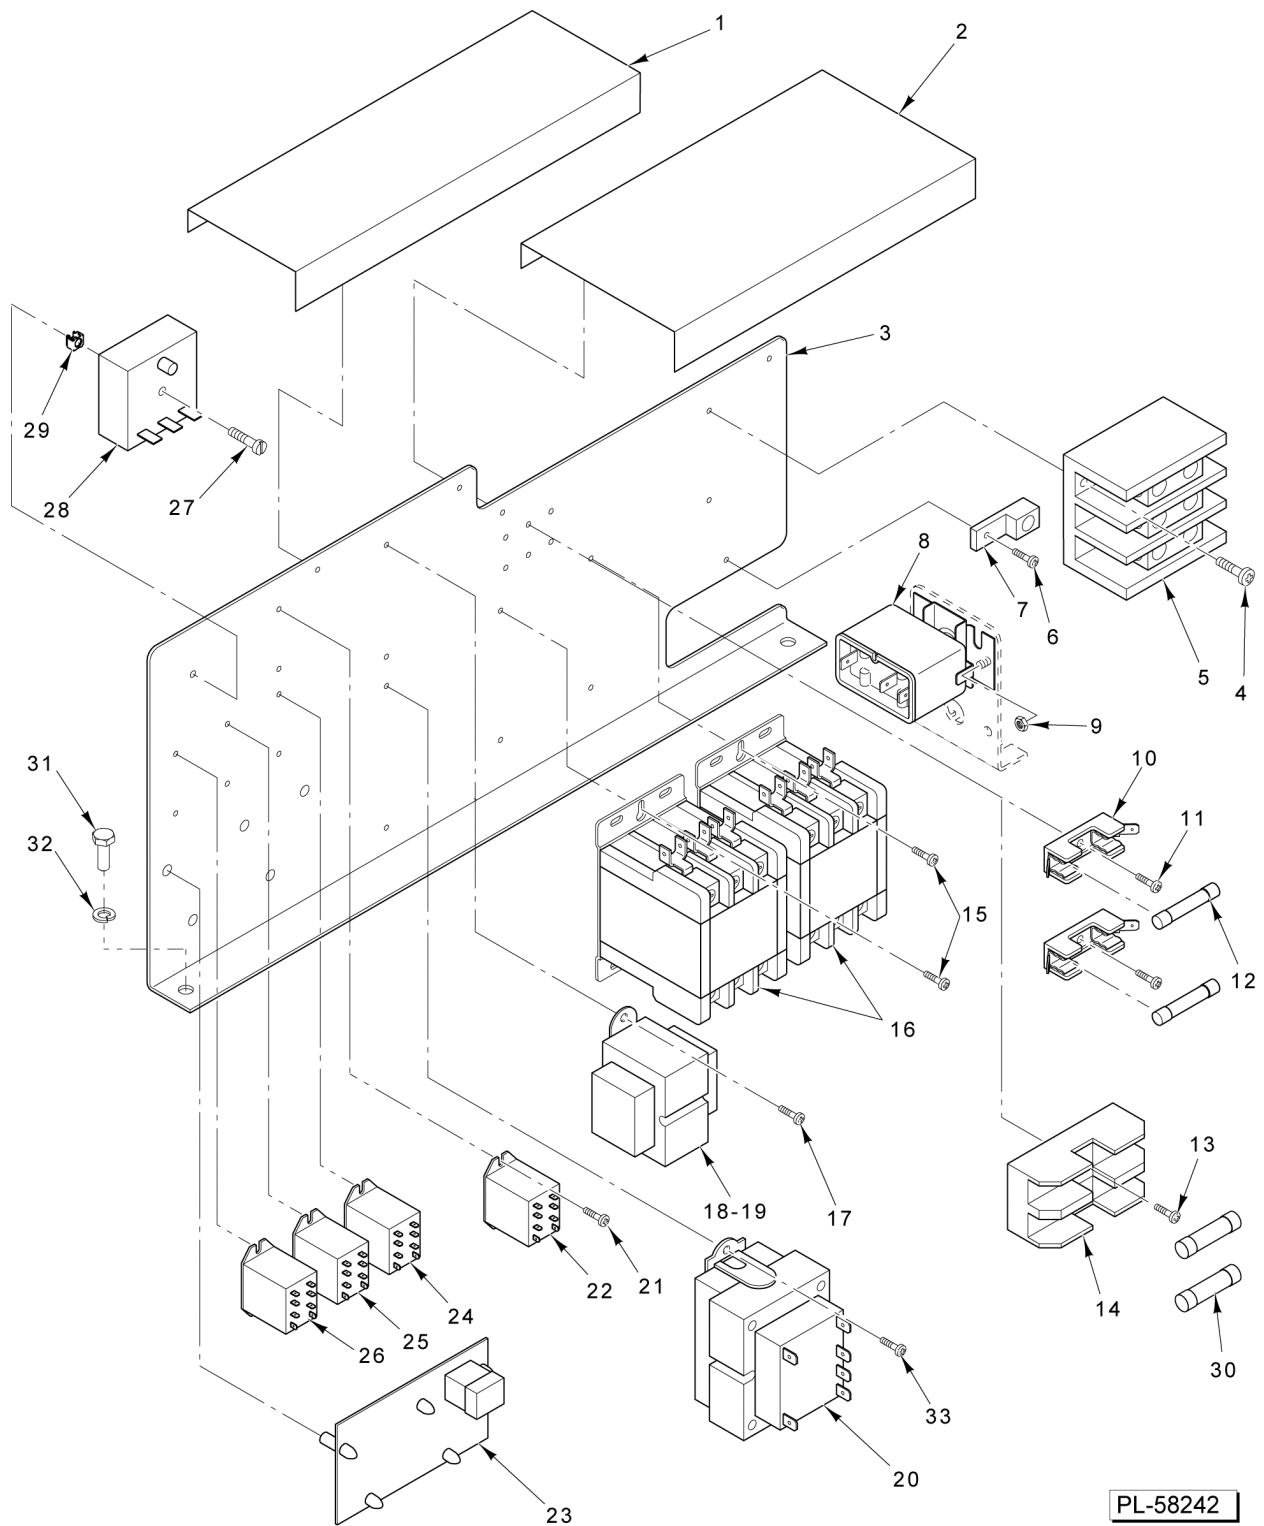

- 16 00-856744-00001 Harness - Wiring (Basic)
- 17 00-856745-00001 Harness - Wiring (Pro)

PARTS NOT ILLUSTRATED

PL-58193

CONTROLS

CONTROLS

ILLUS.	PART NO.	NAME OF PART	AMT.
PL-58193			
1	00-856680-00001	Plug - Blank Assy.....	1
2	00-855677-00001	Switch - On/Off (Lighted) (Pro & LWE).....	1
3	00-856754-00001	Power Light (Basic) (Not Shown).....	1
4	00-855795-00001	Gasket - Switch.....	1
5	00-855794-00001	Bezel - Switch.....	2
6	00-855796-00001	Gasket - Bezel.....	1
7	00-856679-00001	Light - Indicating Assy. (Pro).....	1
8	00-913102-00264	Light - Indicating (125 VAC) (LWE).....	1
9	00-856680-00001	Plug - Blank Assy. (Basic) (Not Shown).....	1
10	00-856680-00001	Plug - Blank Assy.....	1
11	00-856771-00001	Overlay - Control (Vulcan) (Basic).....	1
12	00-856771-00002	Overlay - Control (Vulcan) (Pro).....	1
13	00-913102-0176A	Kit - Timer (Incls Shaft Seal & Knob) (Incls. Items 14 & 15).....	1
14	00-856773-00001	Knob - Timer.....	1
15	00-854693-00001	Shaft - Rotary Seal.....	1
16	00-856744-00001	Harness - Wiring (Basic).....	1
17	00-856745-00001	Harness - Wiring (Pro).....	1