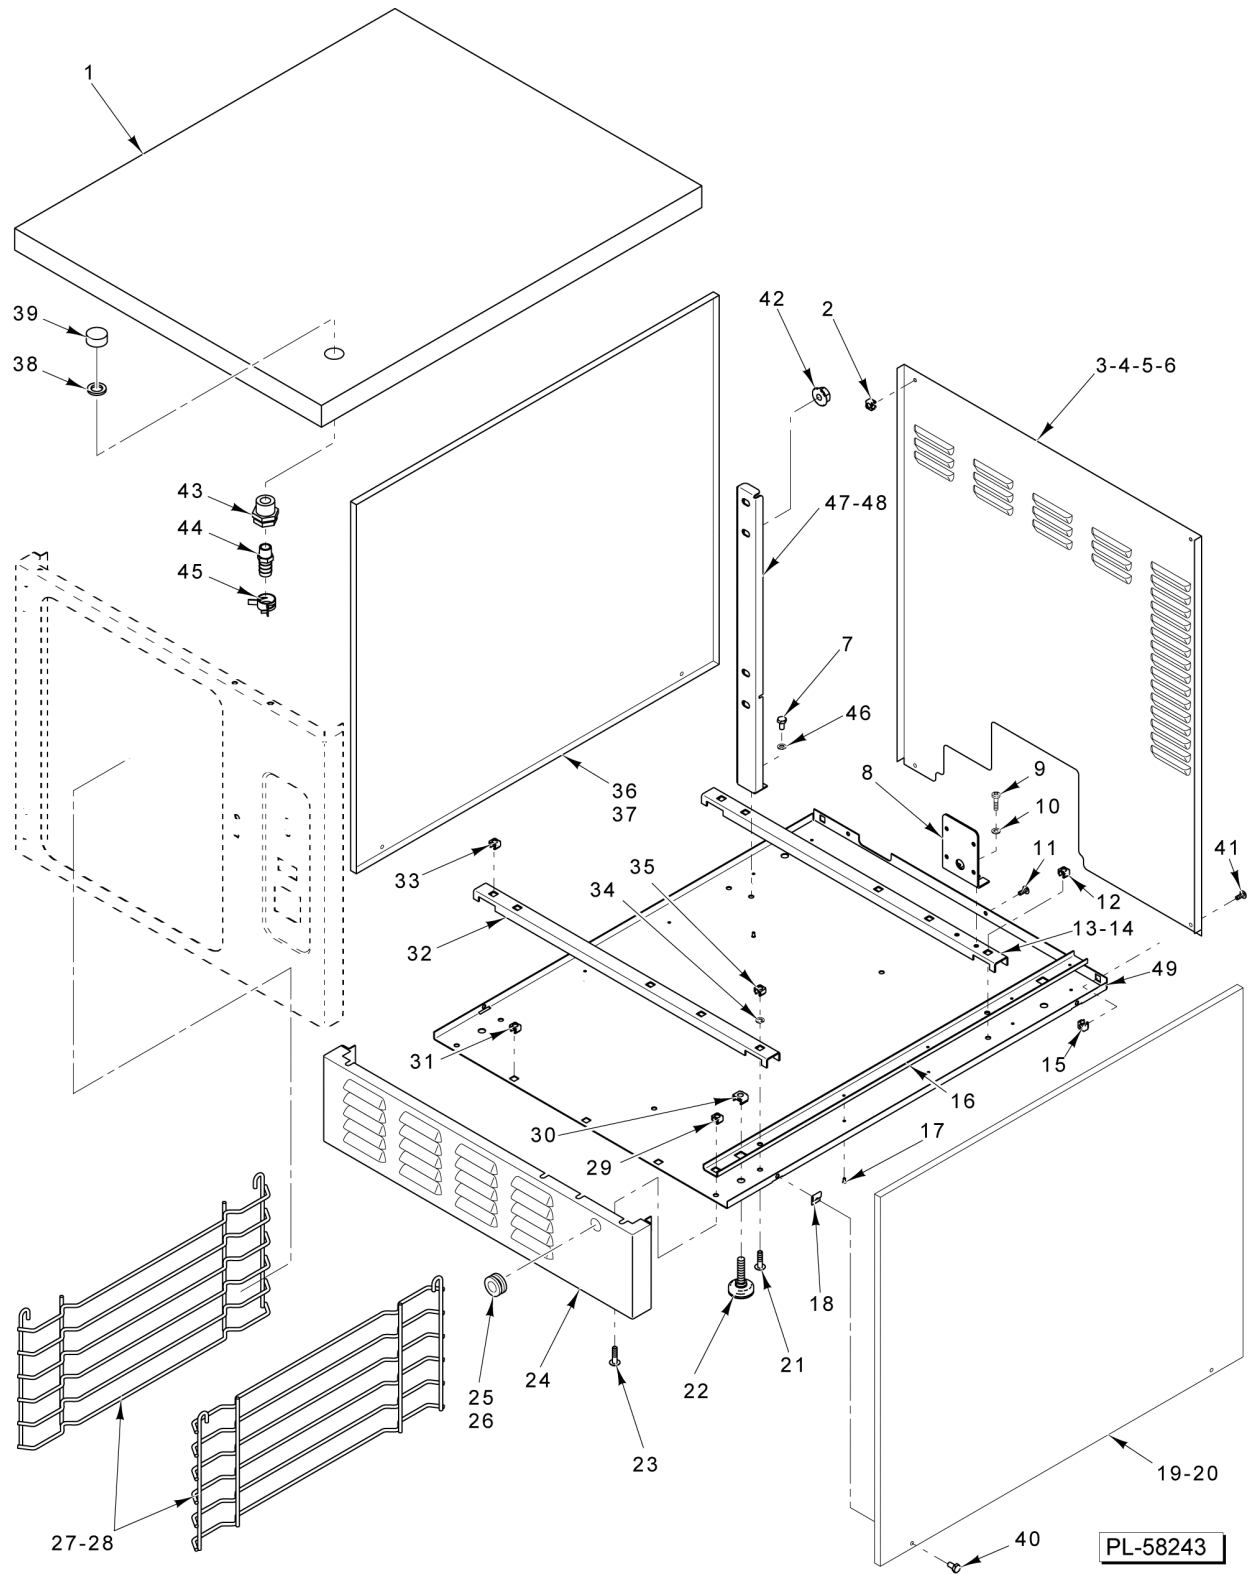

- 12 00-858056-00001 Harness - Contactor Wiring (Delta)
- 13 00-858056-00002 Harness - Contactor Wiring (WYE)

PARTS NOT ILLUSTRATED

PL-60661

LINE CONTROLS (LWE)

LINE CONTROLS (LWE)

ILLUS.	PART NO.	NAME OF PART	AMT.
PL-60661			
1	SD-019-29	Self-Tapping Screw 6-20 x 1/2 Phil. Pan Hd., Type B.....	AR
2	WS-002-15	Washer.....	4
3	NS-049-03	Panel Nut 1/4-20.....	2
4	SC-115-70	Mach. Screw 1/4-20 x 1 Slotted Truss Hd. (SST).....	1
5	SC-041-01	Cap Screw 1/4-20 x 3/4 Hex Hd. (SST).....	1
6	WL-006-17	Lockwasher 1/4 Helical (SST).....	1
7	00-858055-00001	Shield - Mylar (4 In.).....	1
8	00-858053-00001	Controller - PM (EZ-ZONE).....	1
9	00-858052-00001	Contacto.....	1
10	00-858079-00001	Bracket - Control Mounting.....	1
11	00-857713-00001	Frame Rail - Front.....	1
12	00-858056-00001	Harness - Wiring (Delta).....	1
13	00-858056-00002	Harness - Wiring (WYE).....	1