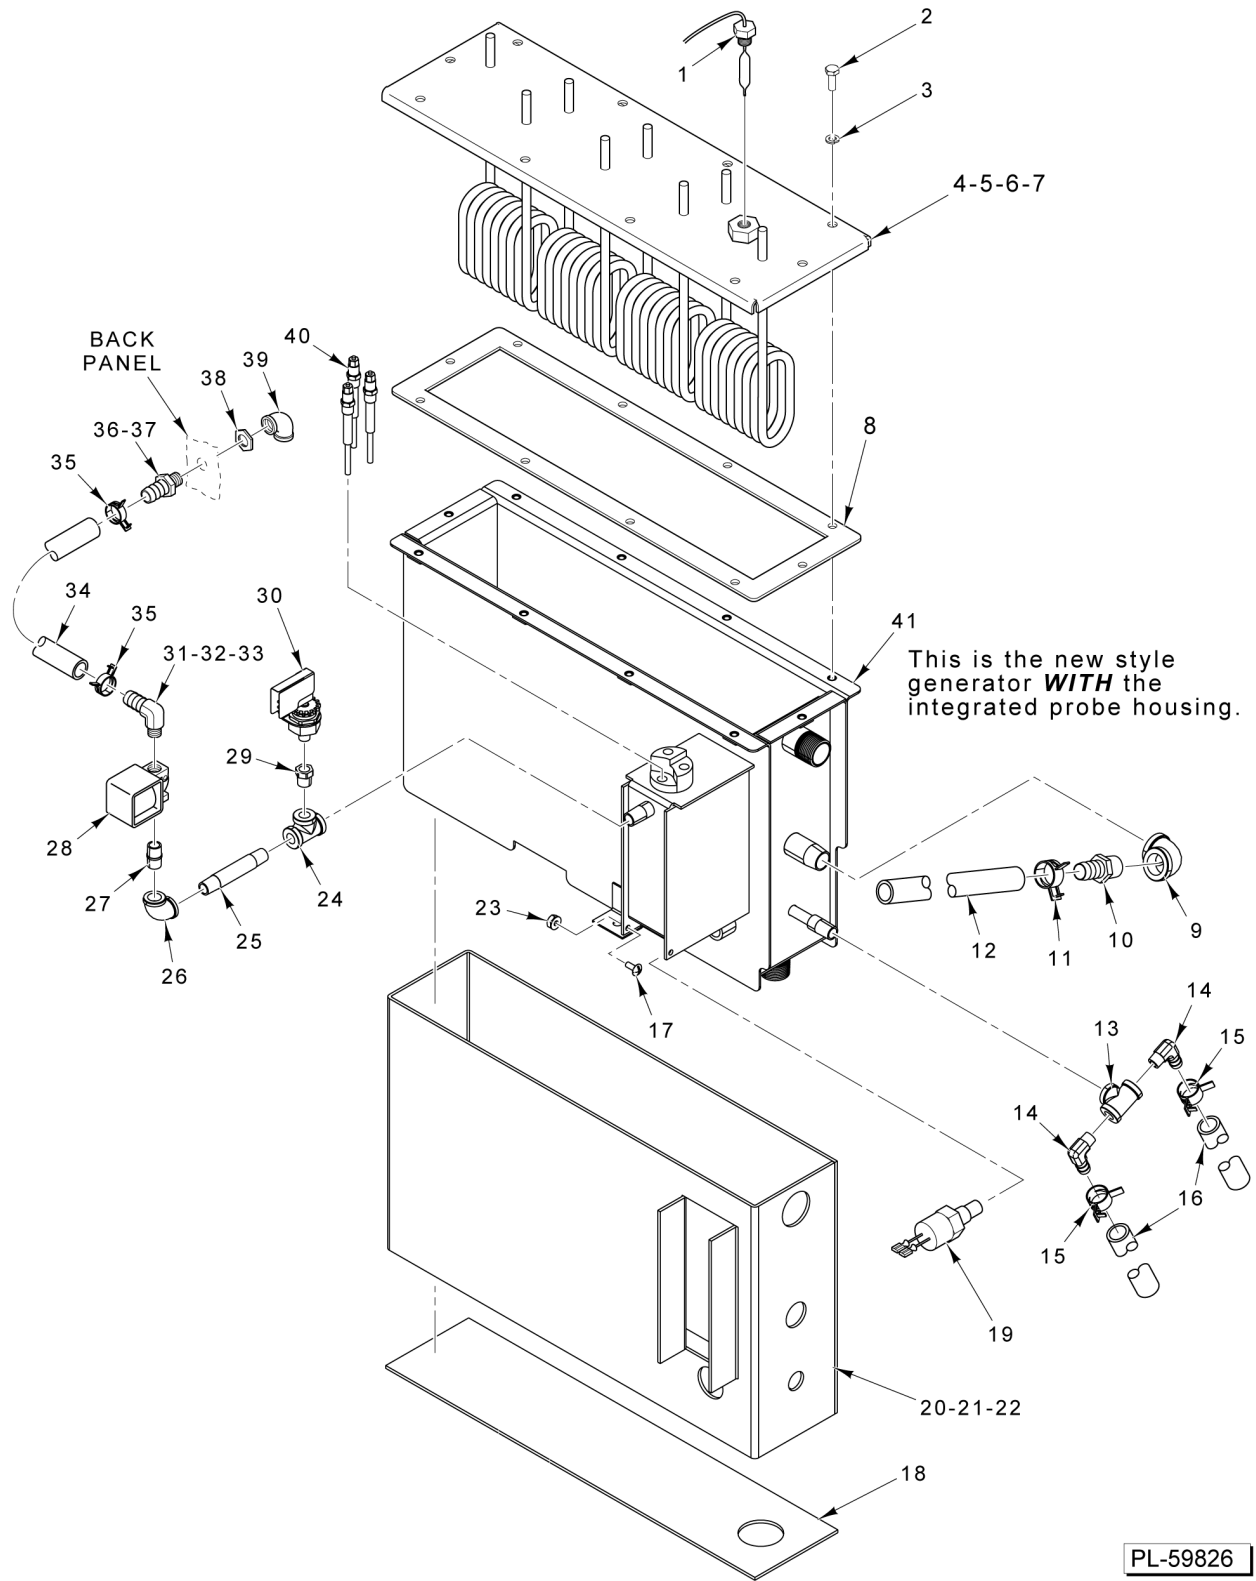

**GENERATOR ASSEMBLY
(S/N 463003747 THRU S/N 463023094)**

**GENERATOR ASSEMBLY
(S/N 463003747 THRU S/N 463023094)**

ILLUS. PL-59826	PART NO.	NAME OF PART	AMT.
1	00-913102-00404	Kit - High Limit Probe (Includes Clip).....	1
2	SC-041-50	Cap Screw 1/4-20 x 1/2 Hex Hd. (SST).....	10
3	WL-006-17	Lockwasher 1/4 Helical (SST).....	10
4	00-858460-00001	Element - Heating (208/240 V., 15 kW).....	1
5	00-858460-00002	Element - Heating (208/240 V., 8.5 kW).....	1
6	00-858460-00003	Element - Heating (277 V., 15 kW).....	1
7	00-858460-00004	Element - Heating (277 V., 8.5 kW).....	1
8	00-858473-00001	Gasket - Generator.....	1
9	FP-015-16	Elbow - Pipe 1/2 x 90 Deg. (Brass).....	1
10	FP-087-39	Fitting - Hose 5/8 Hose to 1/2 NPT (Brass).....	1
11	00-557845	Clamp - Hose (24mm).....	2
12	00-557475	Hose 5/8 ID x 0.955 OD (1.66 Ft.) (Blue).....	1
13	FP-019-08	Tee - Pipe (Brass).....	1
14	FP-090-91	Fitting - Hose 1/2 Hose to 1/4 NPT (Brass).....	2
15	00-557844	Clamp - Hose (19mm).....	4
16	00-557681	Hose - Condensate Box Line (14 In.).....	2
17	SC-066-06	Mach. Screw 10-24 x 1/2 Phil. Truss Hd. (SST).....	1
18	00-857755-00001	Insulation - Generator (Bottom).....	1
19	00-856768-00001	Probe - Hold Temperature.....	1
20	00-856757-00001	Insulation - Generator (Pro & Basic).....	1
21	00-857757-00001	Insulation - Generator (LWE).....	AR
22	00-557598	Tape - Aluminum Foil (Use with Insulation).....	AR
23	NS-044-09	Nut Assy. 10-24 Hex KEPS.....	1
24	FP-019-08	Tee - Pipe (Brass).....	1
25	FP-075-70	Pipe 1/4 x 3 TBE (Brass).....	1
26	FP-015-05	Elbow - Pipe 1/4 x 90 Deg. (Brass).....	1
27	FP-040-08	Pipe 1/4 x 7/8 TBE (Brass).....	1
28	00-857021-00001	Valve - Solenoid 1/4 NPT (9/32 Orifice).....	1
29	FP-027-02	Bushing - Pipe 1/4 to 1/8.....	1
30	00-854471	Switch - Pressure (5 PSI).....	1
31	FP-090-91	Fitting - Hose 1/2 Hose to 1/4 NPT (Brass) (3-Pan).....	1
32	FP-090-59	Fitting - Hose 1/2 ID x 1/4 NPT (Brass) (5-Pan) (Not Shown).....	1
33	FP-090-91	Fitting - Hose 1/2 Hose to 1/4 NPT (Brass) (LWE).....	1
34	00-557474	Hose 1/2 ID x 0.830 OD (3 Ft.).....	1
35	00-557970	Clamp - Hose (20mm).....	2
36	FP-090-59	Fitting - Hose 1/2 ID x 1/4 NPT (Brass) (Pro, Basic, & LWE 5-Pan).....	1
37	FP-090-91	Fitting - Hose 1/2 Hose to 1/4 NPT (Brass) (LWE 3-Pan).....	1
38	FP-030-14	Lock Nut - Pipe 1/4 NPSL (Brass).....	1
39	FP-078-85	Elbow - Pipe 1/4 x 90 Deg. (LWE).....	1
40	00-857046-00002	Probe - Water Level.....	3
41	00-857798-00001	Kit - Replacement EA Generator (Incls. Items 9, 10, 11, 13, 14, 15, 17, 18, 20 thru 30, & 40).....	1