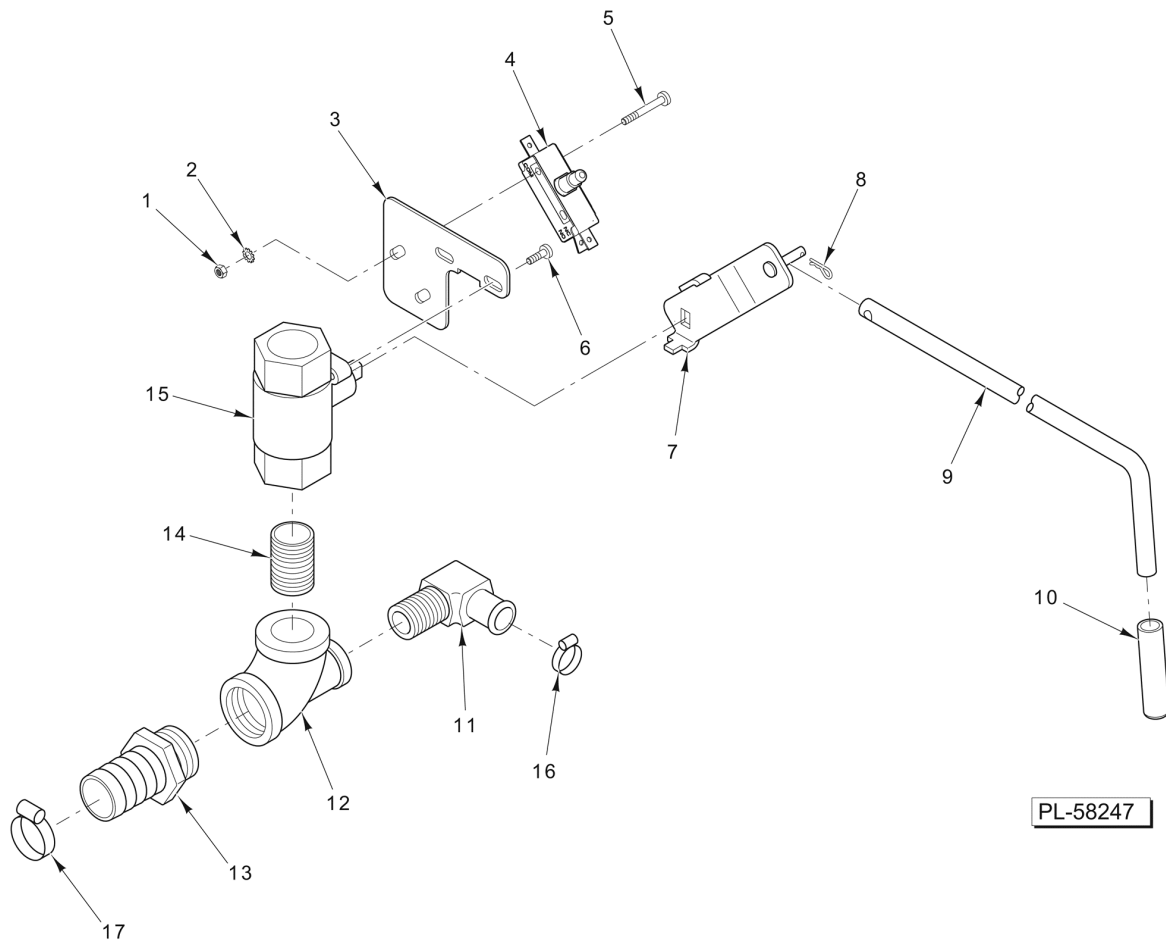

PL-58247

GENERATOR DRAIN - BASIC

GENERATOR DRAIN - BASIC

ILLUS.	PART NO.	NAME OF PART	AMT.
PL-58247			
1	NS-011-07	Nut 6-32 Hex (SST).....	2
2	WL-014-03	Lockwasher #6 External (SST).....	2
3	00-856779-00001	Bracket - Actuator (Generator).....	1
4	00-842049	Switch (Drain Lever).....	1
5	SC-021-12	Mach. Screw 6-32 x 1 Slotted Rd. Hd. (SST).....	2
6	SC-066-05	Mach. Screw 10-24 x 3/8 Phil. Truss Hd. (SST).....	2
7	00-858525-00001	Lever - Generator Drain.....	1
8	00-855729-00001	Pin - Cotter.....	1
9	00-856729-00001	Handle - Drain.....	1
10	00-856736-00001	Cap - Handle.....	1
11	FP-090-56	Fitting - Hose.....	1
12	FP-085-65	Tee - Pipe 3/4 x 3/4 x 3/4.....	1
13	FP-090-51	Fitting - Hose.....	1
14	FP-036-92	Pipe 3/4 x 1-3/8 TBE (Black).....	1
15	FP-090-57	Valve 3/4 In. Ball (Bronze) (Basic).....	1
16	00-557970	Clamp - Hose (20mm).....	1
17	00-557847	Clamp - Hose.....	1