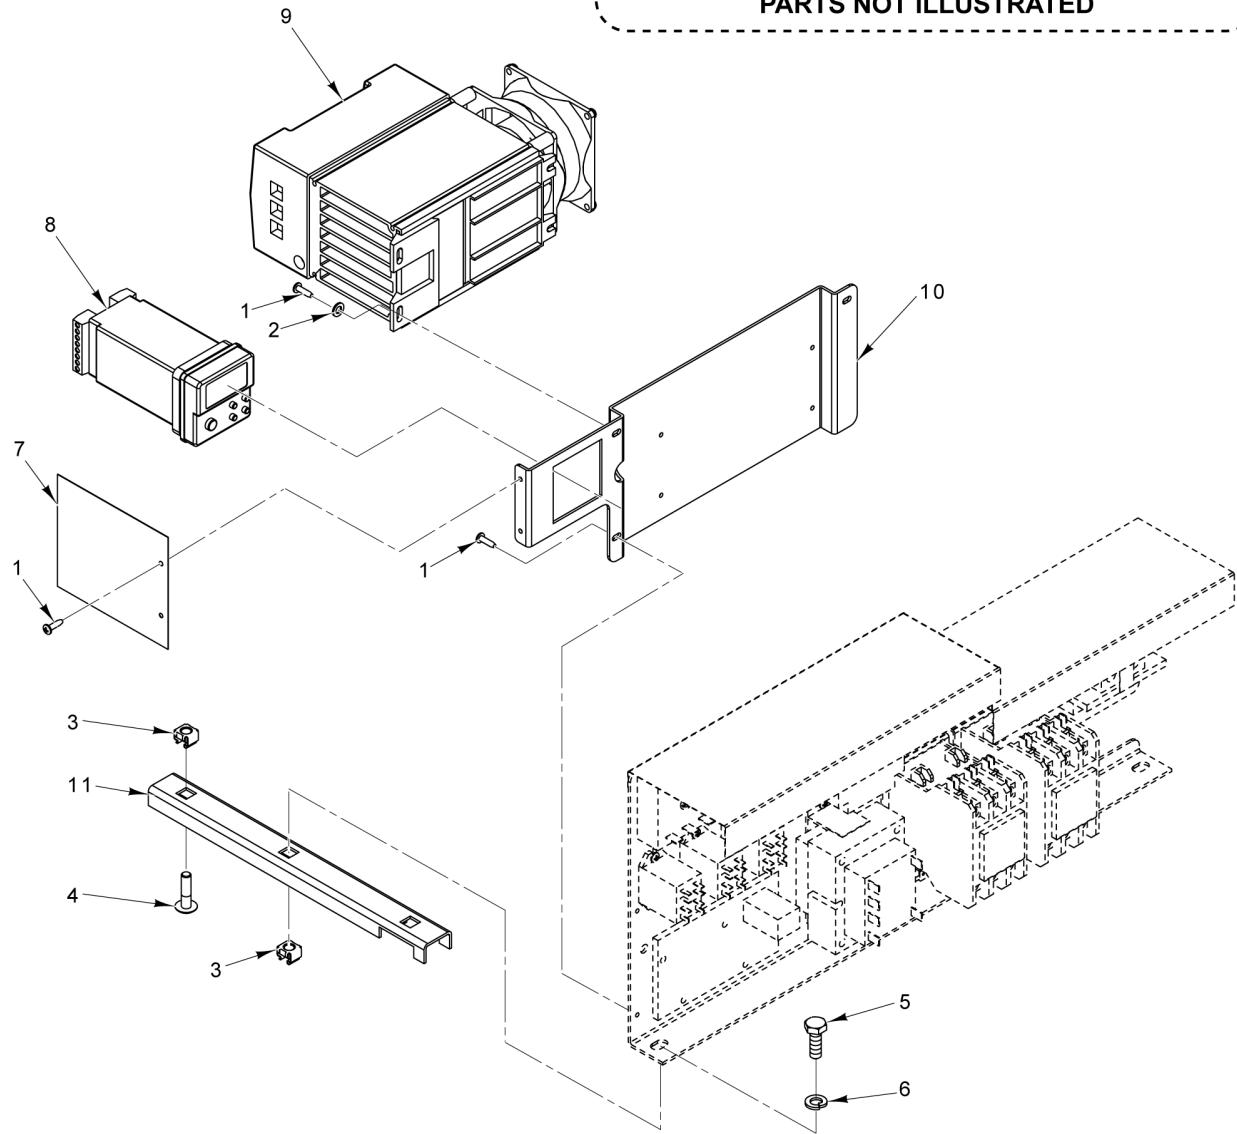

- 12 00-858056-00001 Harness - Contactor Wiring (Delta)
- 13 00-858056-00002 Harness - Contactor Wiring (WYE)

PARTS NOT ILLUSTRATED

PL-60661

LINE CONTROLS (LWE)

LINE CONTROLS (LWE)

ILLUS.	PART NO.	NAME OF PART	AMT.
PL-60661			
1	SD-019-29	Self-Tapping Screw 6-20 x 1/2 Phil. Pan Hd., Type B.....	AR
2	WS-002-15	Washer.....	4
3	NS-049-03	Panel Nut 1/4-20.....	2
4	SC-115-70	Mach. Screw 1/4-20 x 1 Slotted Truss Hd. (SST).....	1
5	SC-041-01	Cap Screw 1/4-20 x 3/4 Hex Hd. (SST).....	1
6	WL-006-17	Lockwasher 1/4 Helical (SST).....	1
7	00-858055-00001	Shield - Mylar (4 In.).....	1
8	00-858053-00001	Controller - PM (EZ-ZONE).....	1
9	00-858052-00001	Contacto.....	1
10	00-858079-00001	Bracket - Control Mounting.....	1
11	00-857713-00001	Frame Rail - Front.....	1
12	00-858056-00001	Harness - Wiring (Delta).....	1
13	00-858056-00002	Harness - Wiring (WYE).....	1