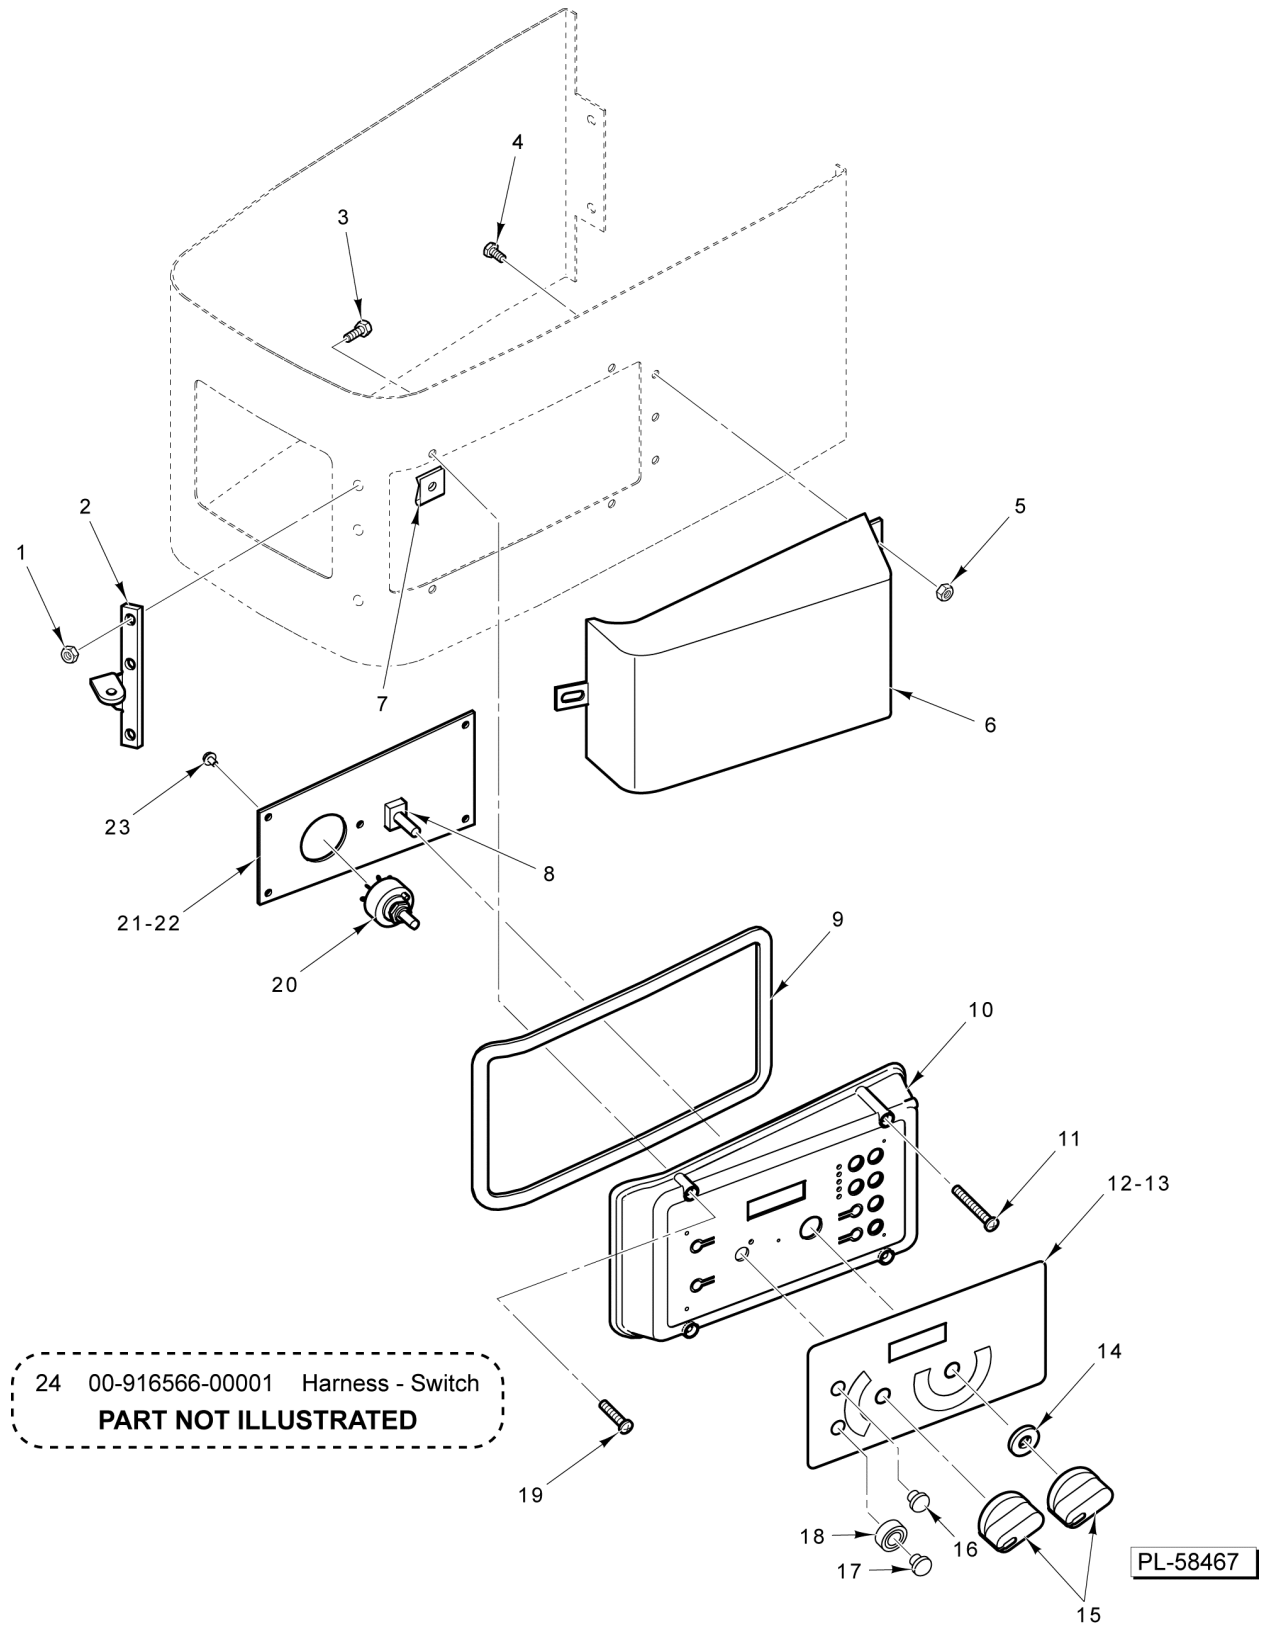

CONTROL PANEL

CONTROL PANEL

ILLUS.	PART NO.	NAME OF PART	AMT.
PL-58467			
1	NS-038-13	Lock Nut 10-24 Hex (ML-134359).....	3
2	00-916759	Latch (ML-134359).....	1
3	SC-128-69	Mach. Screw 10-24 x 3/8 Tx. Button Hd. (ML-134359).....	3
4	SC-128-69	Mach. Screw 10-24 x 3/8 Tx. Button Hd. (ML-134359).....	3
5	NS-038-13	Lock Nut 10-24 Hex (ML-134359).....	3
6	00-916760	Cover - Security (ML-134359).....	1
7	00-874338	Fastener - Self-Retaining.....	4
8	00-916594	Potentiometer Assy.....	1
9	00-916613	Seal - Control Panel.....	1
10	00-917226	Panel - Control.....	1
11	SC-128-40	Mach. Screw 8-32 x 2-1/4 Phil. Oval Hd. (SST).....	2
12	00-916575	Overlay - Standard.....	1
13	00-916528	Overlay - Recipe.....	1
14	WS-031-55	Washer.....	1
15	00-874809	Knob.....	2
16	00-916592	Switch - Sealed Dome (Stop).....	1
17	00-916593	Switch - Sealed Dome (Start).....	1
18	00-916958-00002	Guard - Switch.....	1
19	SC-128-39	Mach. Screw 8-32 x 1-1/2 Phil. Oval Hd. (SST).....	2
20	00-916923	Switch Assy. - Selector.....	1
21	00-916611	PCB Assy. (Standard).....	1
22	00-916491	PCB Assy. (Recipe Timer).....	1
23	SD-039-23	Self-Tapping Screw 6-32 x 1/4 Hex Washer Hd., Type RL.....	5
24	00-916566-00001	Harness - Switch.....	1