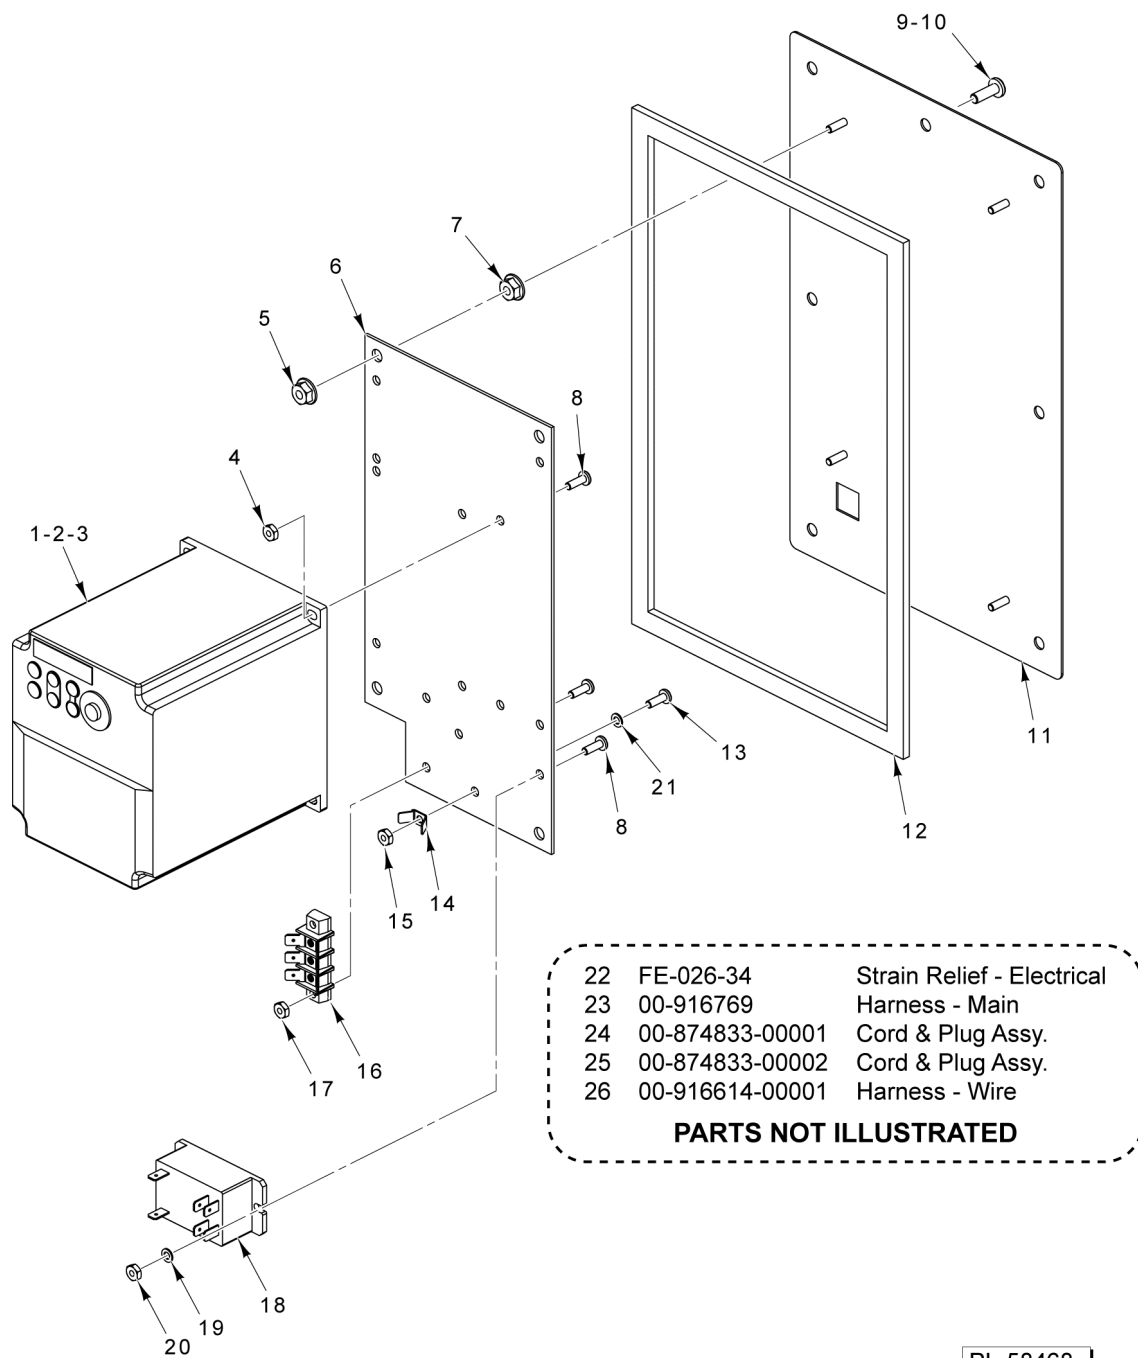

CONTROL PANEL

CONTROL PANEL

ILLUS.	PART NO.	NAME OF PART	AMT.
PL-58467			
1	NS-038-13	Lock Nut 10-24 Hex (ML-134359).....	3
2	00-916759	Latch (ML-134359).....	1
3	SC-128-69	Mach. Screw 10-24 x 3/8 Tx. Button Hd. (ML-134359).....	3
4	SC-128-69	Mach. Screw 10-24 x 3/8 Tx. Button Hd. (ML-134359).....	3
5	NS-038-13	Lock Nut 10-24 Hex (ML-134359).....	3
6	00-916760	Cover - Security (ML-134359).....	1
7	00-874338	Fastener - Self-Retaining.....	4
8	00-916594	Potentiometer Assy.....	1
9	00-916613	Seal - Control Panel.....	1
10	00-917226	Panel - Control.....	1
11	SC-128-40	Mach. Screw 8-32 x 2-1/4 Phil. Oval Hd. (SST).....	2
12	00-916575	Overlay - Standard.....	1
13	00-916528	Overlay - Recipe.....	1
14	WS-031-55	Washer.....	1
15	00-874809	Knob.....	2
16	00-916592	Switch - Sealed Dome (Stop).....	1
17	00-916593	Switch - Sealed Dome (Start).....	1
18	00-916958-00002	Guard - Switch.....	1
19	SC-128-39	Mach. Screw 8-32 x 1-1/2 Phil. Oval Hd. (SST).....	2
20	00-916923	Switch Assy. - Selector.....	1
21	00-916611	PCB Assy. (Standard).....	1
22	00-916491	PCB Assy. (Recipe Timer).....	1
23	SD-039-23	Self-Tapping Screw 6-32 x 1/4 Hex Washer Hd., Type RL.....	5
24	00-916566-00001	Harness - Switch.....	1