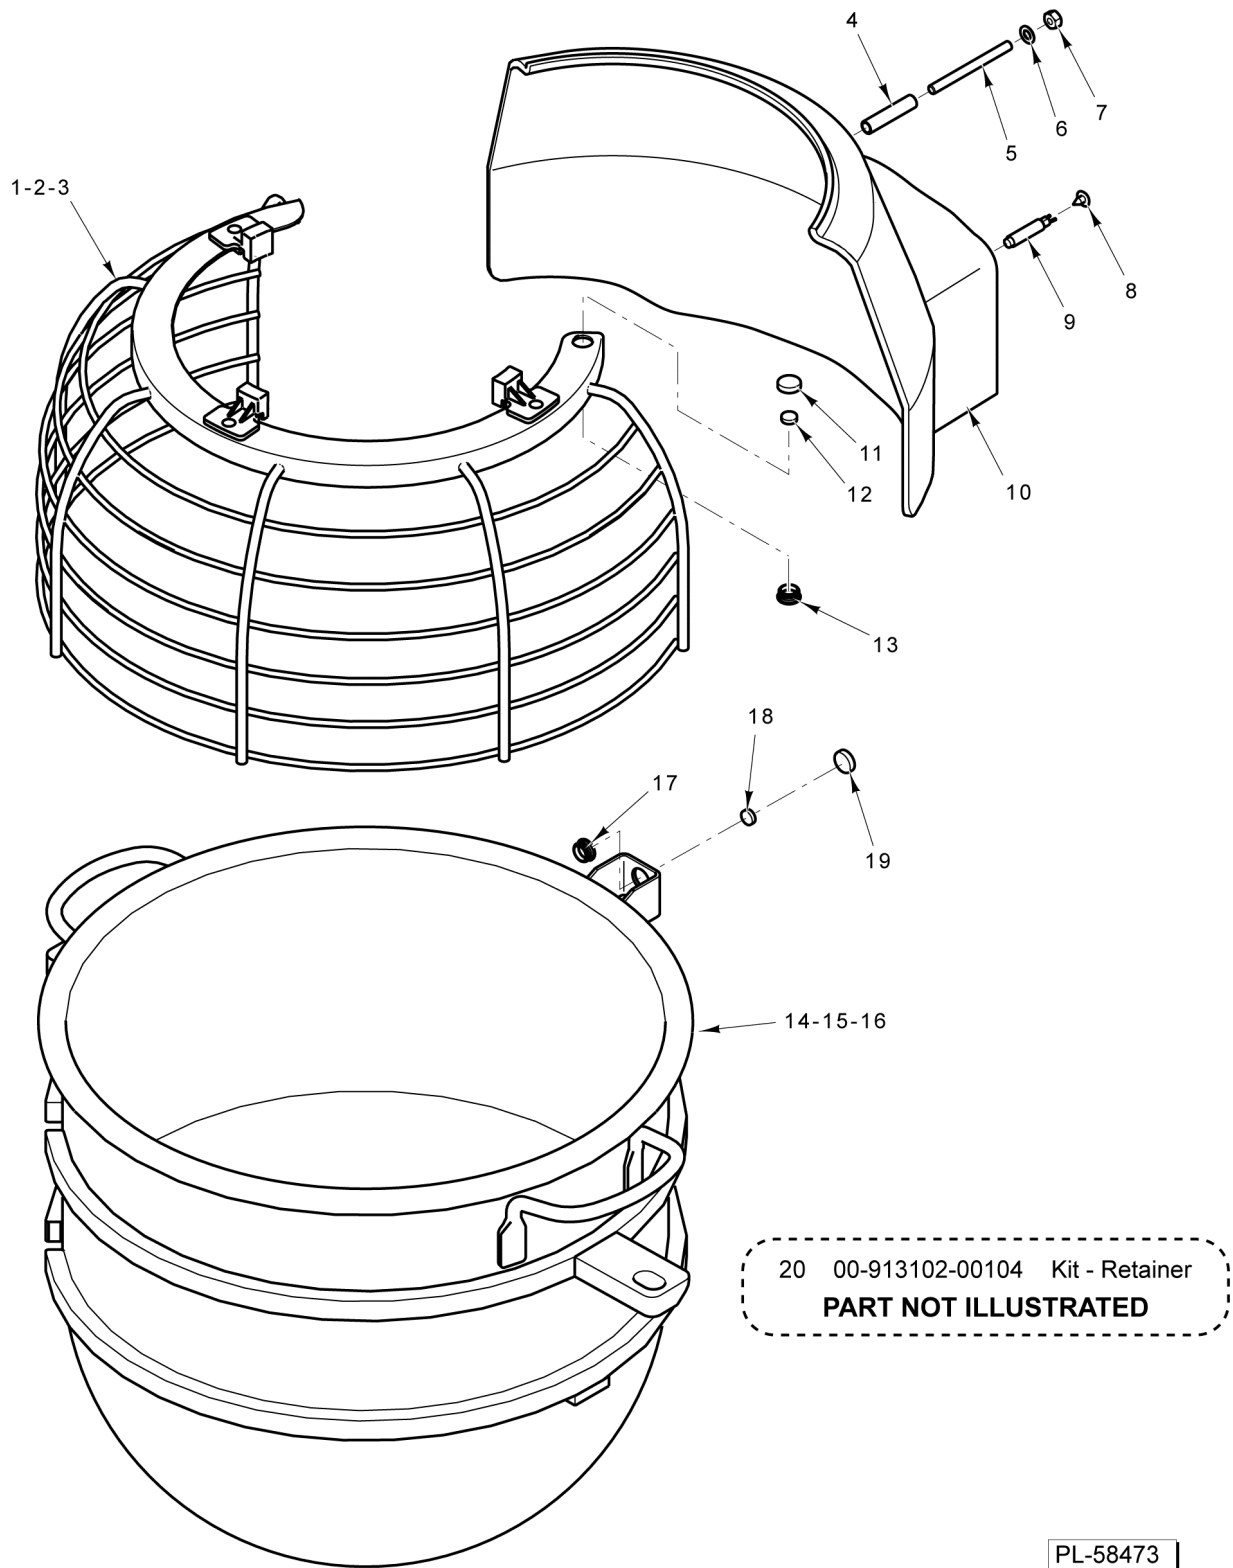

PL-58474

BOWL SUPPORT

BOWL SUPPORT

ILLUS.	PART NO.	NAME OF PART	AMT.
PL-58474			
1	00-916516	Pin - Bowl (LH).....	1
2	00-916497	Support - Bowl.....	1
3	00-011800-00141	Dowel 1/16 x 1-3/16.....	2
4	00-916365-00001	Slideway - Bowl Lift (LH).....	1
5	00-011800-00141	Dowel 1/16 x 1-3/16.....	2
6	00-916365-00002	Slideway - Bowl Lift (RH).....	1
7	PB-004-96	Cap.....	8
8	SC-089-19	Cap Screw 5/16-18 x 1-3/8 Hex Socket Hd.....	8
9	00-916501	Ramp.....	1
10	00-916502	Bushing - Split.....	1
11	RR-012-30	Retaining Ring.....	1
12	00-916488	Spring - Compression.....	1
13	00-916505	Pin - Bowl (RH).....	1
14	00-916550	Glide - Bowl Release.....	1
15	00-916506	Plate - Bowl Release.....	1
16	SC-093-23	Mach. Screw 10-24 x 3/8 Phil. Pan Hd.....	3
17	SC-128-69	Mach. Screw 10-24 x 3/8 Tx. Button Hd. (ML-134359).....	3
18	SC-047-74	Set Screw 8-32 x 1/4 Hdls. Cup Pt.....	1
19	00-916552	Shaft - Bowl Pin Handle.....	1
20	00-875356	Handle - Lift Lever.....	1
21	00-916503	Block - Bowl Handle.....	1
22	00-916504-00002	Handle - Security Bowl Release (Correctional).....	1
23	00-916470	Apron - Lower.....	1
24	SC-093-23	Mach. Screw 10-24 x 3/8 Phil. Pan Hd.....	3
25	SC-128-69	Mach. Screw 10-24 x 3/8 Tx. Button Hd. (ML-134359).....	3
26	SC-047-46	Set Screw 3/8-16 x 1-1/4 Hex Hdls., Half Dog Pt.....	2
27	SC-097-15	Cap Screw 1/4-20 x 1-5/8 Hex Hd.....	2
28	00-916515	Catch - Rear Bowl.....	1