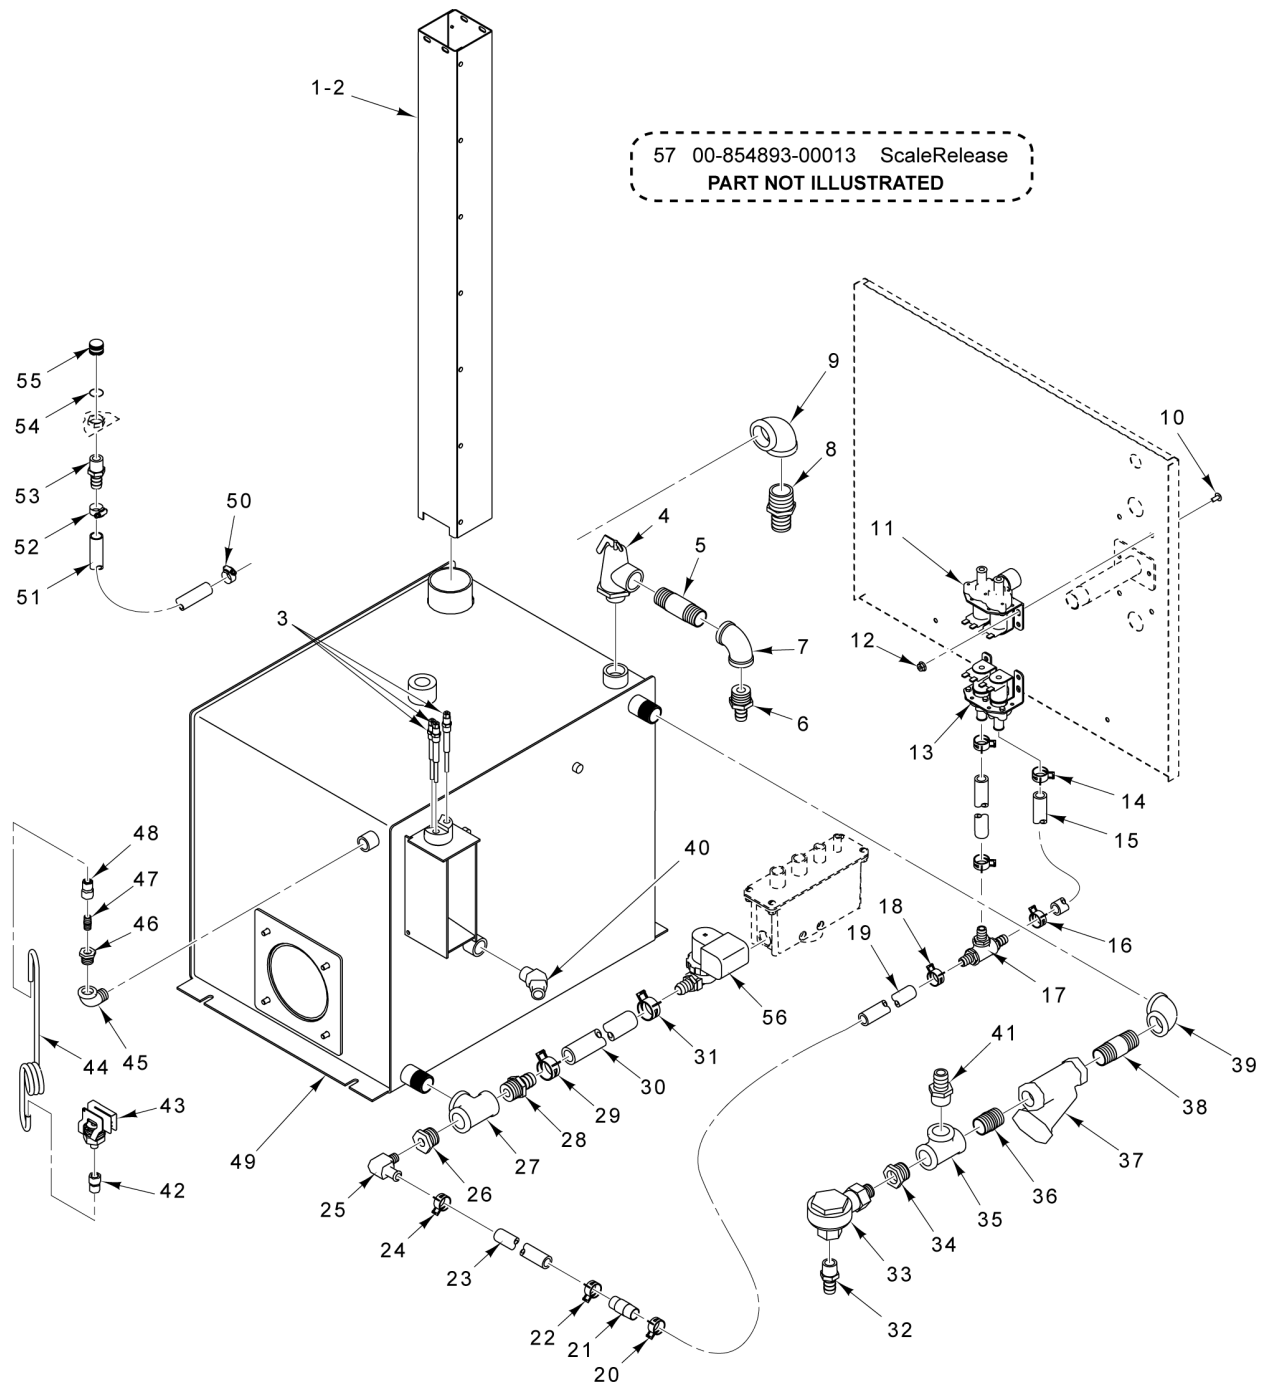

PL-59638

GAS GENERATOR TANK ASSEMBLY / SOLENOID VALVES

GAS GENERATOR TANK ASSEMBLY / SOLENOID VALVES

ILLUS.	PART NO.	NAME OF PART	AMT.
PL-59638			
1	00-857621-00001	Flue Assy. (6-Pan).....	1
2	00-857623-00001	Flue Assy. (10-Pan).....	1
3	00-857046-00002	Probe - Water Level.....	3
4	00-855606-00001	Valve - Relief 3/4 In. 5 PSI.....	1
5	FP-041-66	Pipe 3/4 x 3 TBE (Brass).....	1
6	FP-090-31	Fitting - Hose 5/8 Hose to 3/4 MPT (Brass).....	1
7	FP-013-27	Elbow - Pipe 1/2 x 90 Deg.....	1
8	FP-090-19	Fitting - Hose (11 In.).....	1
9	FP-013-27	Elbow - Pipe 1/2 x 90 Deg.....	1
10	SC-066-06	Mach. Screw 10-24 x 1/2 Phil. Truss Hd. (SST).....	8
11	00-856720-00001	Valve - Dual Water (3.8 GPM) Drain Cooling & Cavity Cold Water Condensate.....	1
12	NS-038-13	Lock Nut 10-24 Hex.....	8
13	00-856720-00003	Valve - Dual Water (0.50 GPM / 3.8 GPM) Generator Fast & Slow Fill.....	1
14	00-557844	Clamp - Hose (19mm).....	1
15	00-557681	Hose - Water Supply 1/2 x 1/8 (Clear PVC).....	AR
16	00-557844	Clamp - Hose (19mm).....	1
17	FP-090-94	Tee - Tubing (1/2 In.) (Brass).....	1
18	00-557844	Clamp - Hose (19mm).....	1
19	00-557681	Hose - Water Supply 1/2 x 1/8 (Clear PVC).....	AR
20	00-557844	Clamp - Hose (19mm).....	1
21	00-857179-00001	Valve - Check.....	2
22	00-557844	Clamp - Hose (19mm).....	1
23	00-557681	Hose - Water Supply 1/2 x 1/8 (Clear PVC).....	AR
24	00-557844	Clamp - Hose (19mm).....	1
25	FP-090-56	Fitting - Hose 5/8 x 90 Deg. (Brass).....	1
26	FP-027-16	Bushing - Pipe 3/4 to 3/8 (Brass).....	1
27	FP-019-28	Tee - Pipe 3/4 x 3/4 x 3/4 (Brass).....	1
28	FP-091-08	Fitting - Pipe 3/4 Hose to 3/4 MPT (Brass).....	1
29	00-557579	Clamp - Hose.....	1
30	00-557792	Hose (White) (3/4 In.).....	1
31	00-557846	Clamp - Hose (29mm).....	1
32	FP-087-39	Fitting - Hose 5/8 Hose to 1/2 NPT (Brass).....	1
33	00-856005-00001	Trap Radiator - 1/2" Trap - Radiator (1/2 In.).....	1
34	FP-027-22	Bushing - Pipe 3/4 to 1/2 (Brass).....	1
35	FP-019-28	Tee - Pipe 3/4 x 3/4 x 3/4 (Brass).....	1
36	FP-041-50	Pipe 3/4 x 1-3/8 TBE (Brass).....	1
37	00-186922	Strainer - Line (3/4 In.) (Brass).....	1
38	FP-041-59	Pipe 3/4 x 2 1/2 TBE (Brass).....	1
39	FP-015-23	Elbow 3/4 x 90 Deg. (Brass).....	1
40	FP-090-18	Fitting - Hose 5/8 to 1/2 Elbow (Brass).....	1
41	FP-091-08	Fitting - Hose 3/4 to 3/4 Straight (Brass).....	1
42	FP-012-10	Fitting - Tube 1/4 TBG x 1/8 FPT (Brass).....	1
*43	00-854471	Switch - Pressure (5 PSI).....	1
44	00-857178-00001	Coil - Condensate.....	1
45	FP-015-10	Elbow - Street 3/8 x 90 Deg. (Brass).....	1
46	FP-027-04	Bushing - Pipe 3/8 to 1/8 (Brass).....	1
47	FP-081-93	Pipe 1/8 x 3/4 TBE (Brass).....	1
48	FP-012-10	Fitting - Tube 1/4 TBG x 1/8 FPT (Brass).....	1
49	00-857684-00001	Kit - Universal Generator.....	1
50	00-557970	Clamp - Hose (20mm).....	1
51	00-557475	Hose 5/8 ID x 0.955 OD (1.66 Ft.) (Blue).....	AR
52	00-557970	Clamp - Hose (20mm).....	1
53	FP-090-37	Fitting - Pipe (3/8 In.) (Brass).....	1
54	00-856769-00001	O-Ring 1/8 In. Thk.....	1
55	FP-090-60	Fitting - Hose (Round Hose Cap 3/4 NH Thread) (Brass).....	1
56	00-435968-00001	Valve - Solenoid (1/2 In.) (110-120 V.).....	1
57	00-854893-00013	ScaleRelease (14 Oz.).....	2

* The operating pressure switch from the factory on production units is not adjustable.