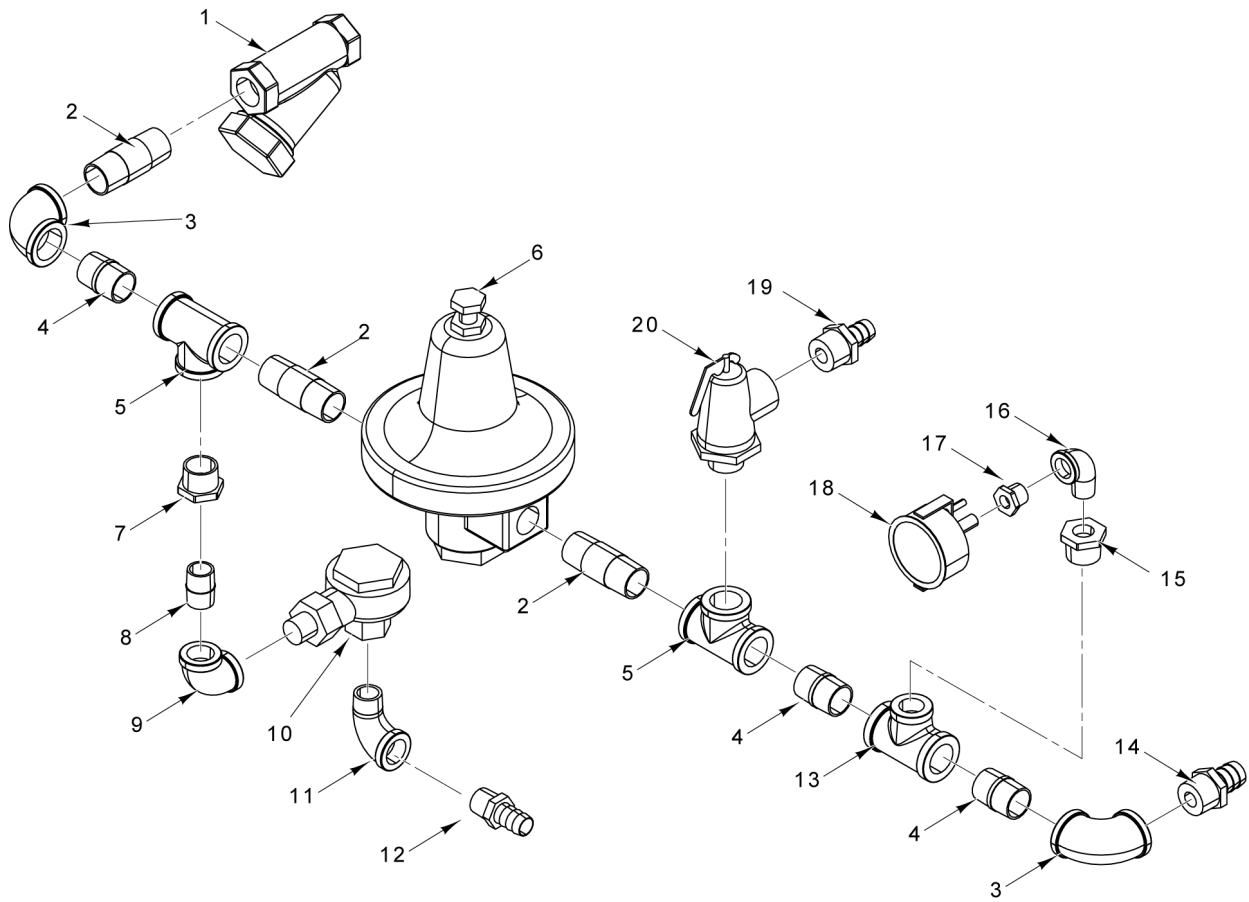

* The operating pressure switch from the factory on production units is not adjustable.

PL-65062

DIRECT STEAM ASSEMBLY

DIRECT STEAM ASSEMBLY

ILLUS. PL-65062	PART NO.	NAME OF PART	AMT.
1	00-186922	Strainer - Line (3/4 In.) (Brass).....	1
2	FP-041-59	Pipe 3/4 x 2 1/2 TBE (Brass).....	3
3	FP-015-23	Elbow 3/4 x 90 Deg. (Brass).....	2
4	FP-041-50	Pipe 3/4 x 1-3/8 TBE (Brass).....	3
5	FP-019-28	Tee - Pipe 3/4 x 3/4 x 3/4 (Brass).....	2
6	00-880028	Valve, Pressure Reducing.....	1
7	FP-027-22	Bushing - Pipe 3/4 to 1/2 (Brass).....	1
8	FP-040-42	Pipe 1/2 x 1-1/8 TBE (Brass).....	1
9	FP-015-16	Elbow - Pipe 1/2 x 90 Deg. (Brass).....	1
10	00-856005-00001	Trap Radiator - 1/2".....	1
11	FP-015-17	Elbow - Pipe 1/2 x 90 Deg. (Brass).....	1
12	FP-087-39	Fitting - Hose 5/8 Hose to 1/2 NPT (Brass).....	1
13	FP-019-33	Tee - Pipe 3/4 x 3/4 x 1/2.....	1
14	FP-091-08	Fitting - Pipe 3/4 Hose to 3/4 MPT (Brass).....	1
15	FP-027-16	Bushing - Pipe 3/4 to 3/8 (IB57 & 140).....	1
16	FP-015-10	Elbow - Street 3/8 x 90 Deg.....	1
17	FP-027-04	Bushing - Pipe 3/8 to 1/8 (Brass).....	1
18	00-833152	Gauge - Pressure.....	1
19	FP-090-31	Fitting - Hose 5/8 Hose to 3/4 MPT (Brass).....	1
20	00-855606-00001	Valve - Relief 3/4 In. 5 PSI.....	1