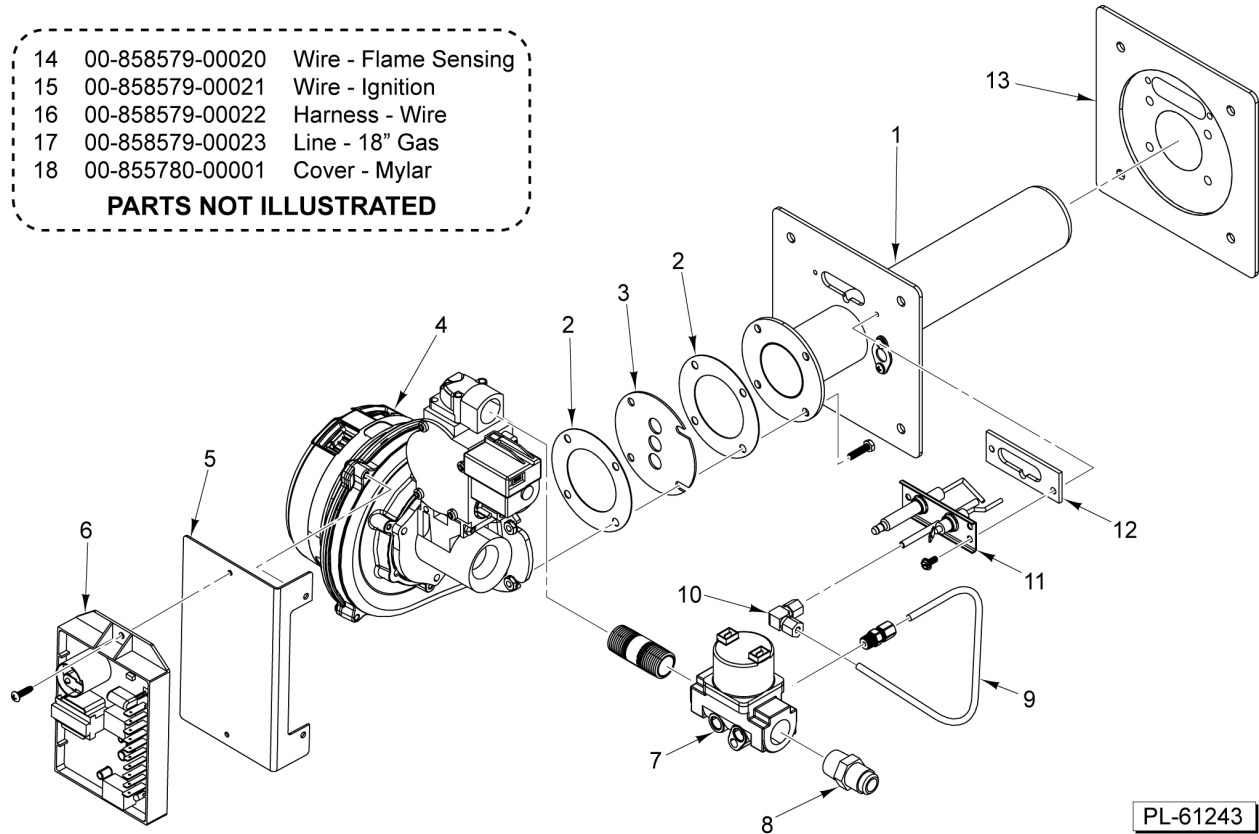

**BURNER ASSEMBLY
(STARTING S/N 463024850)**

**BURNER ASSEMBLY
(STARTING S/N 463024850)**

ILLUS. PL-61243	PART NO.	NAME OF PART	AMT.
1	00-858579-00002	Burner Head.....	1
2	00-858579-00008	Gasket - Restrictor Plate.....	2
3	00-858579-00003	Plate - Restrictor.....	1
4	00-858579-00006	Blower/Valve Assy.....	1
5	00-858579-00005	Bracket - IDC Mounting.....	1
6	00-858579-00011	Ignition Module - Fenwall.....	1
7	00-858579-00009	Valve - Gas.....	1
8	00-858579-00017	Holder - Orifice / Valve Fitting.....	1
9	00-858579-00007	Hose - Gas Flex.....	1
10	00-858579-00010	Universal Gas Orifice Assy.....	1
11	00-858579-00014	Electrode/Pilot Assy.....	1
12	00-858579-00016	Gasket - Electrode/Pilot Assy.....	1
13	00-855625-00001	Gasket - Burner Plate.....	1
14	00-858579-00020	Wire - Flame Sensing.....	1
15	00-858579-00021	Wire - Ignition.....	1
16	00-858579-00022	Harness - Wire.....	1
17	00-858579-00023	Line - 18" Gas.....	1
18	00-855780-00001	Cover - Mylar.....	1
*19	00-408279-00025	Regulator - Pressure 3/4 In. (NAT).....	1
*20	00-408279-00029	Regulator - Pressure 3/4 (LP).....	1

* Not Shown in Graphic