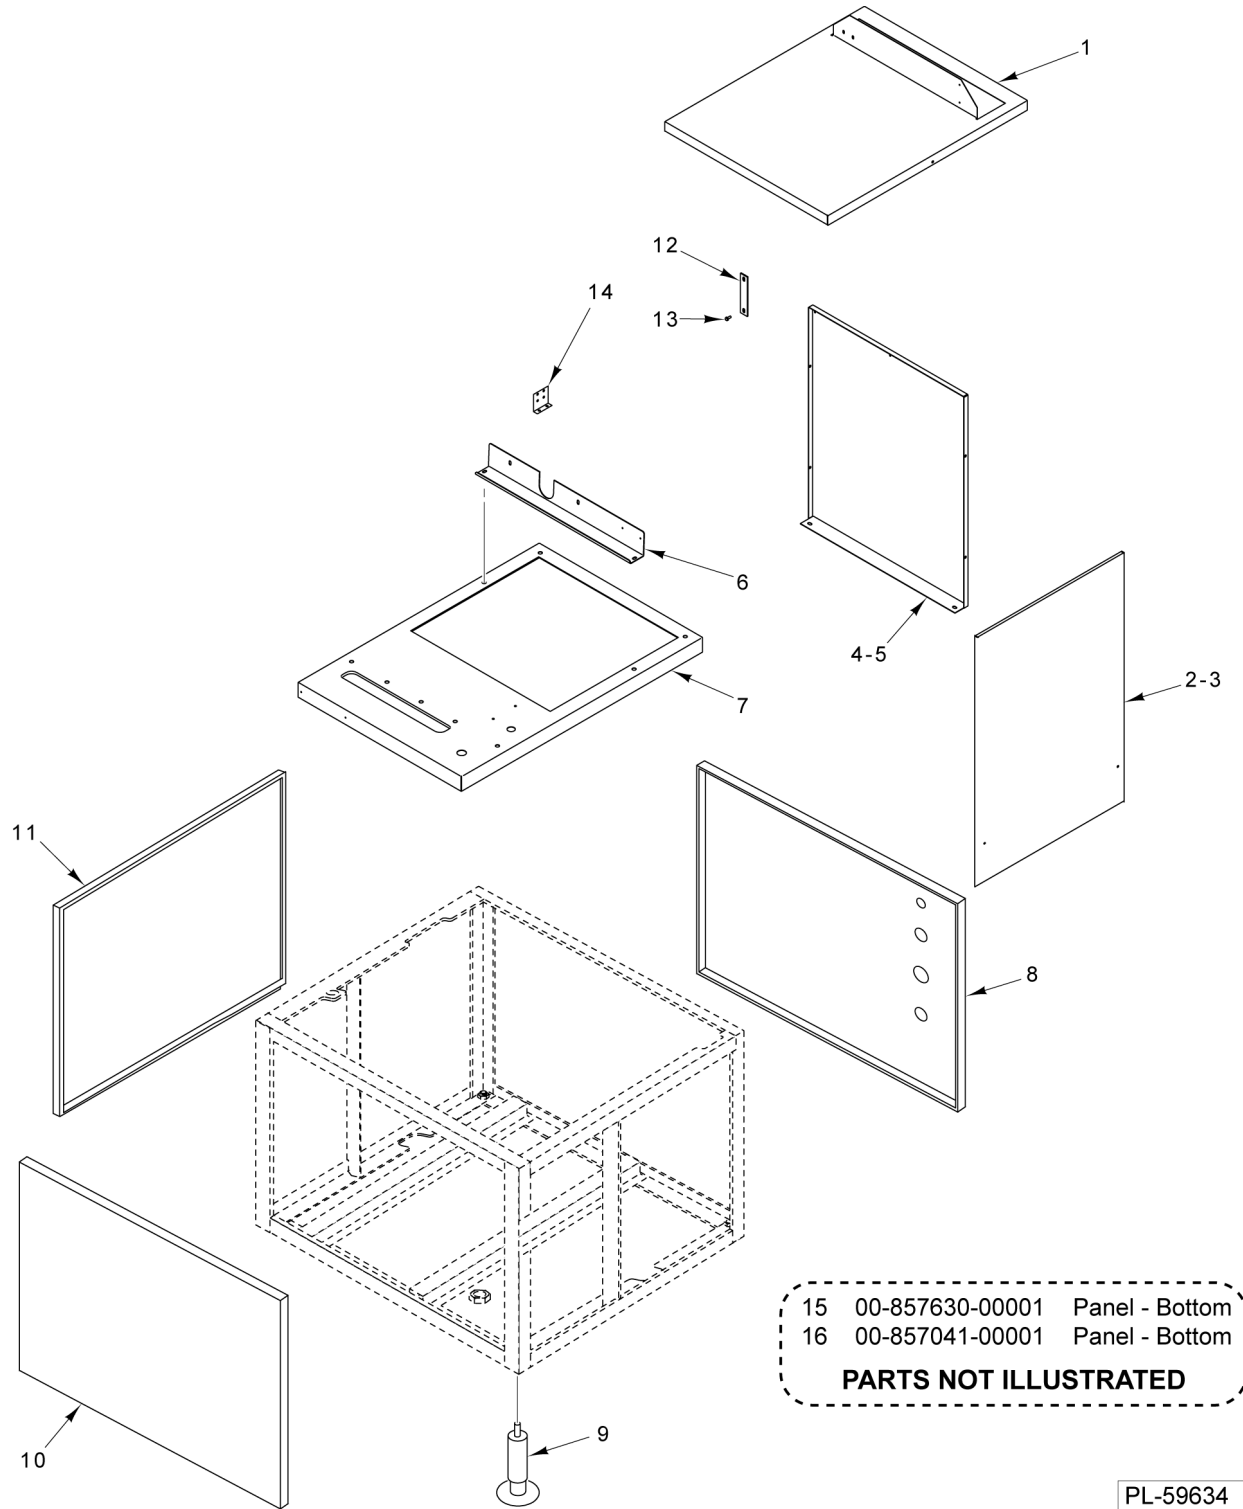

15 00-857630-00001 Panel - Bottom
16 00-857041-00001 Panel - Bottom
PARTS NOT ILLUSTRATED

PL-59634

PANELS

PANELS

ILLUS.	PART NO.	NAME OF PART	AMT.
PL-59634			
1	00-855252-00001	Panel - Top.....	1
2	00-857616-00001	Side Panel - Cabinet (6-Pan).....	2
3	00-857618-00001	Side Panel - Cabinet (10-Pan).....	2
4	00-855253-00001	Panel - Cabinet Back (6-Pan).....	1
5	00-857619-00001	Panel - Cabinet Back (10-Pan).....	1
6	00-857548-00001	Bracket - Support.....	1
7	00-857617-00001	Tabletop.....	1
8	00-855663-00001	NLA - Obsolete--Panel - Rear Assy.....	1
9	00-881526	Foot - Leg & Flange.....	4
10	00-855663-00002	Panel - Front.....	1
11	00-855672-00001	Panel - Side.....	2
12	00-855326-00001	Bracket - Cabinet Compartment Middle.....	2
13	SD-036-58	Self-Tapping Screw 10-16 x 1/2 Hex. Hex Washer Hd., Type AB.....	8
14	00-855675-00001	Bracket - Relay.....	1
15	00-857630-00001	Panel - Bottom (GA Models).....	1
16	00-857041-00001	Panel - Bottom (DA Models).....	1