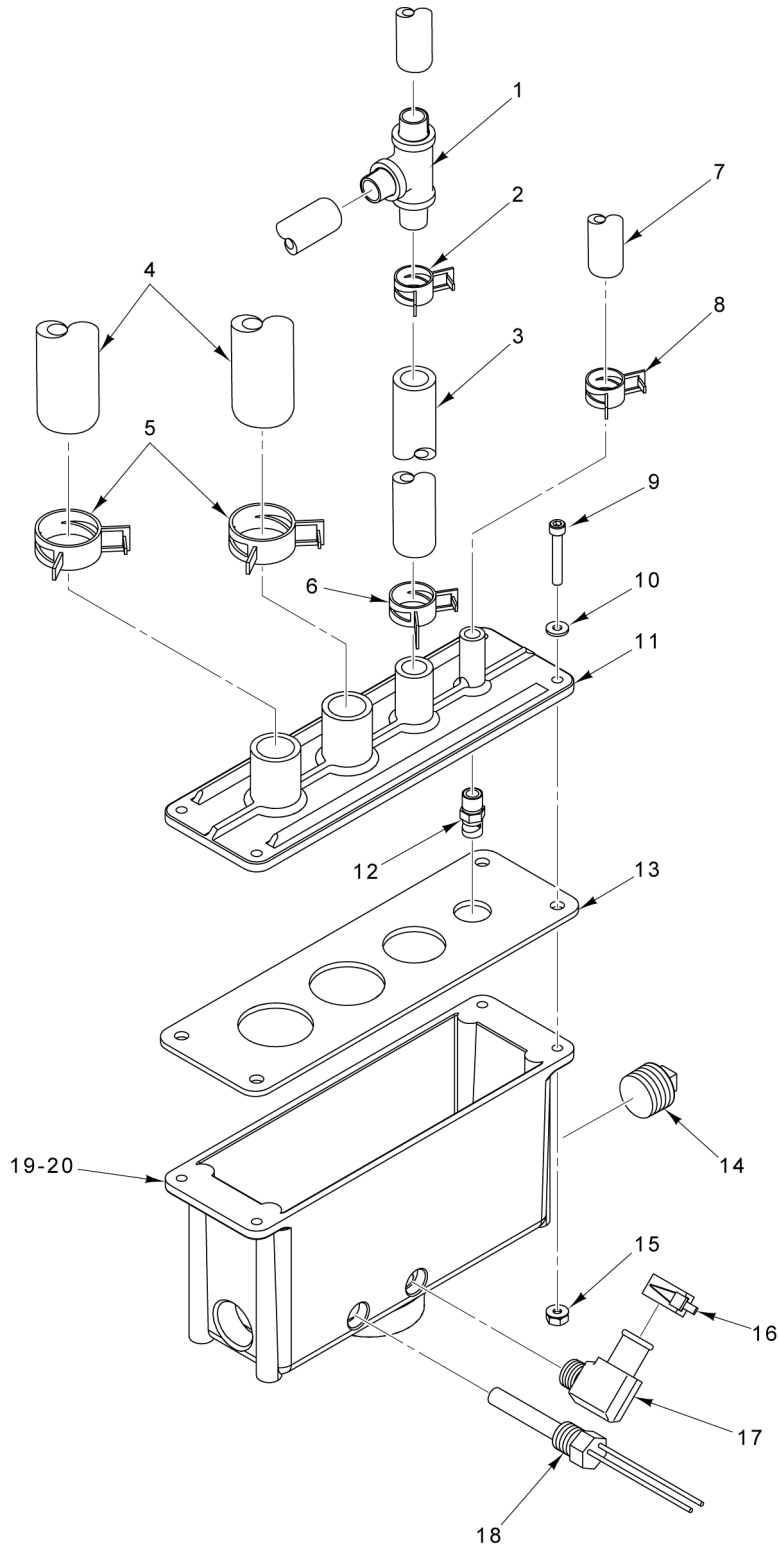

65197

DRAIN ASSEMBLY

DRAIN ASSEMBLY

ILLUS.	PART NO.	NAME OF PART	AMT.
PL-59639			
1	FP-090-94	Tee - Tubing (1/2 In.) (Brass).....	1
2	00-557844	Clamp - Hose (19mm).....	1
3	00-557474	Hose 1/2 ID x 0.830 OD (3 Ft.).....	1
4	00-557477	Hose (4 Ft.).....	AR
5	00-557847	Clamp - Hose (35mm).....	2
6	00-557845	Clamp - Hose (24mm).....	1
7	00-557681	Hose - Condensate Box Line (14 In.).....	AR
8	00-557970	Clamp - Hose (20mm).....	1
9	SC-119-74	Screw Cap 10-24 x 1 1/4.....	4
10	WS-019-20	Washer 0.219 x 0.375 x 0.031 (SST).....	4
11	00-857244-00001	Lid - Box Condensate.....	1
12	00-857626-00001	Nozzle - Spray (1/8 In.).....	1
13	00-858497-00001	Gasket.....	1
14	FP-028-19	Pipe Plug 3/4 Sq. Hd. (Brass).....	1
15	NS-048-23	Nut Assy. 10-24 KEPS (SST).....	4
16	00-557970	Clamp - Hose (20mm).....	1
17	FP-090-56	Fitting - Hose 1/2 x 90 Deg. (Brass).....	1
18	00-855607-00001	Thermostat - Condensate (135 Deg. F.).....	1
19	FP-027-22	Bushing - Pipe 3/4 to 1/2 (Brass).....	1
20	FP-040-42	Pipe 1/2 x 1-1/8 TBE (Brass).....	1
21	00-857242-00001	Box - Condensate Kit Includes lid, nozzle, hardware and gasket.....	AR