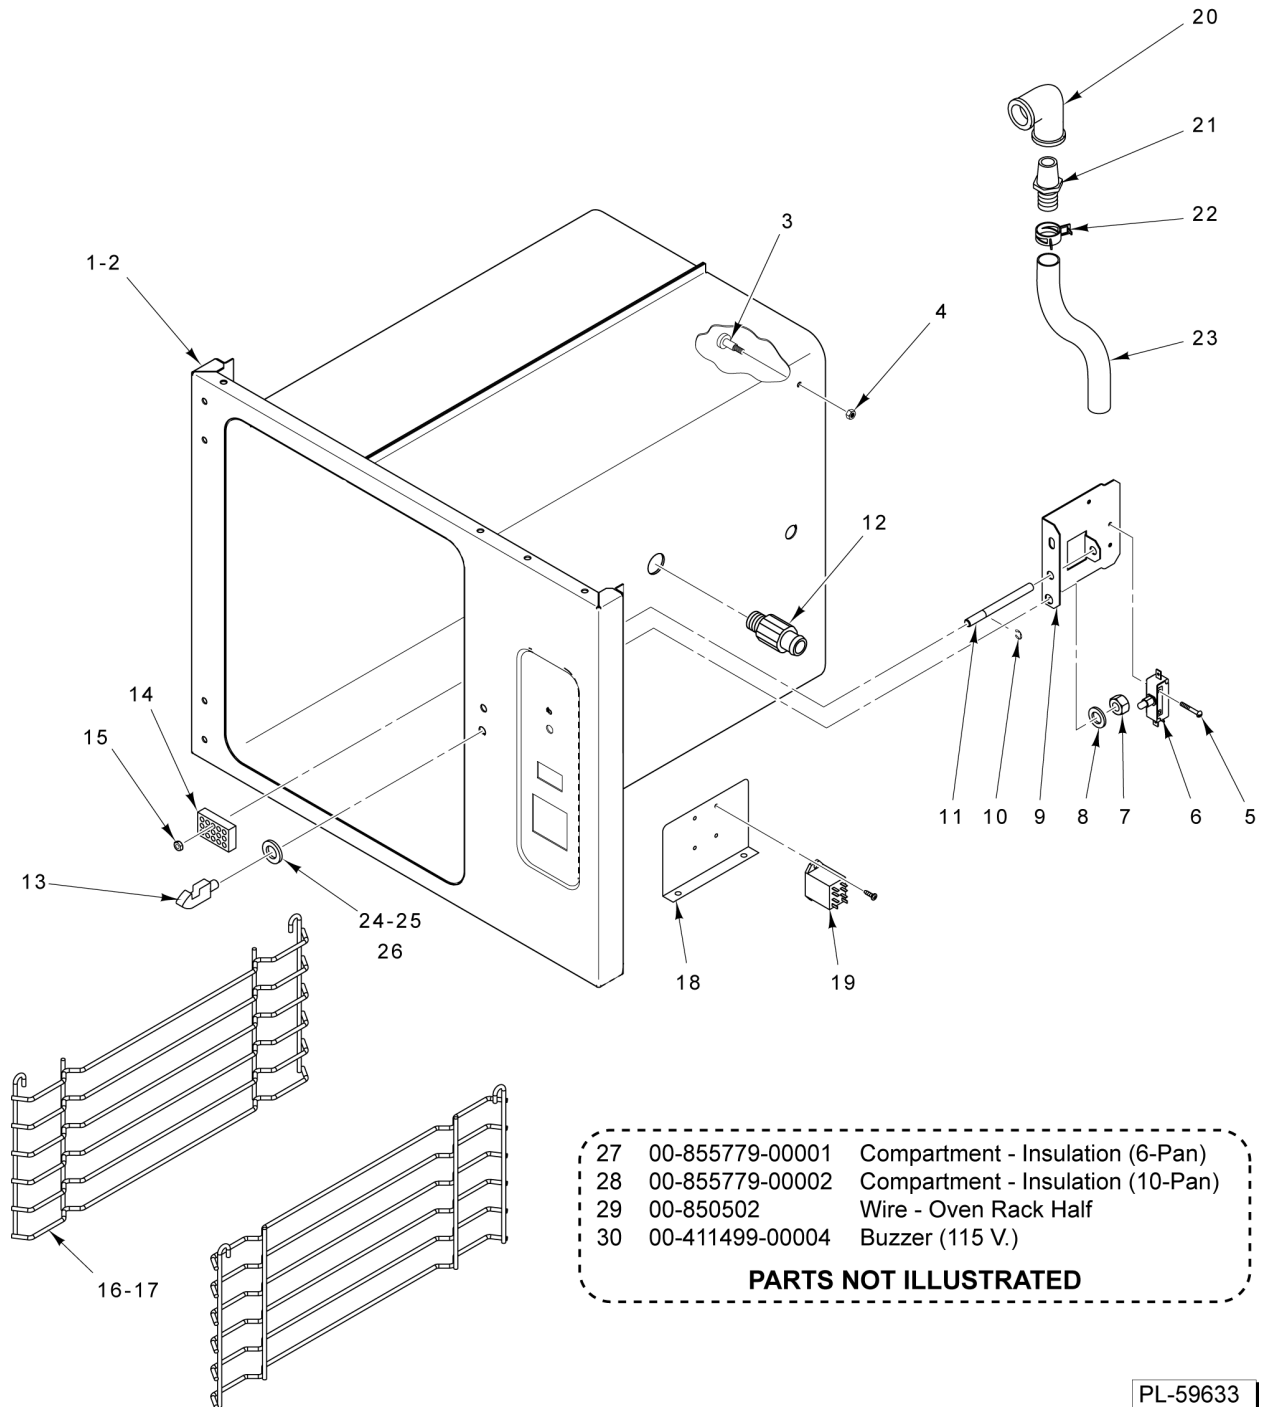

COMPARTMENT

COMPARTMENT

ILLUS. PL-59633	PART NO.	NAME OF PART	AMT.
1	00-857646-00004	Compartment - Service Kit (3-Pan).....	1
2	00-857649-00004	Compartment - Service Kit (5-Pan).....	1
3	00-855337-00001	Shoulder Screw 10-32 Slotted (SST).....	4
4	NS-049-09	Nut Assy. 10-32 (SST).....	4
5	SC-021-12	Mach. Screw 6-32 x 1 Slotted Rd. Hd. (SST).....	1
6	00-842049	Switch - Door.....	1
7	NS-015-13	Nut 3/8-16 Hex (SST).....	1
8	WL-006-27	Lockwasher 3/8 Helical (SST).....	1
9	00-855308-00001	Actuator Bracket - Door.....	1
10	RR-011-26	Ring - Retaining.....	2
11	00-855307-00001	Actuator Rod - Door.....	1
12	00-857625-00001	Valve - Check.....	1
13	00-855586-00001	Bullet - Door.....	1
14	00-855753-00001	Cover - Drain.....	1
15	NS-011-18	Nut 10-24 Hex (SST).....	1
16	00-855355-00001	Rack - Wire (6-Pan).....	2
17	00-855355-00002	Rack - Wire (10-Pan).....	2
18	00-855675-00001	Bracket - Relay.....	1
19	00-416535-00006	Relay - Heating (120 V.) Switch.....	2
20	FP-013-27	Elbow - Pipe 1 x 90 Deg.....	1
21	FP-90-19	Fitting - Hose Barb.....	1
22	00-557847	Clamp - Hose.....	2
23	00-557477	Hose (1 In. Dia.) (Green).....	1
24	00-557691	Shim.....	1
25	00-557760	Shim (0.005 Thk.) (SST).....	1
26	00-557761	Shim (0.010 Thk.) (SST).....	1
27	00-855779-00001	Compartment - Insulation (6-Pan).....	1
28	00-855779-00002	Compartment - Insulation (10-Pan).....	1
29	00-850502	Wire - Oven Rack Half.....	1
30	00-411499-00004	Buzzer (115 V.).....	1