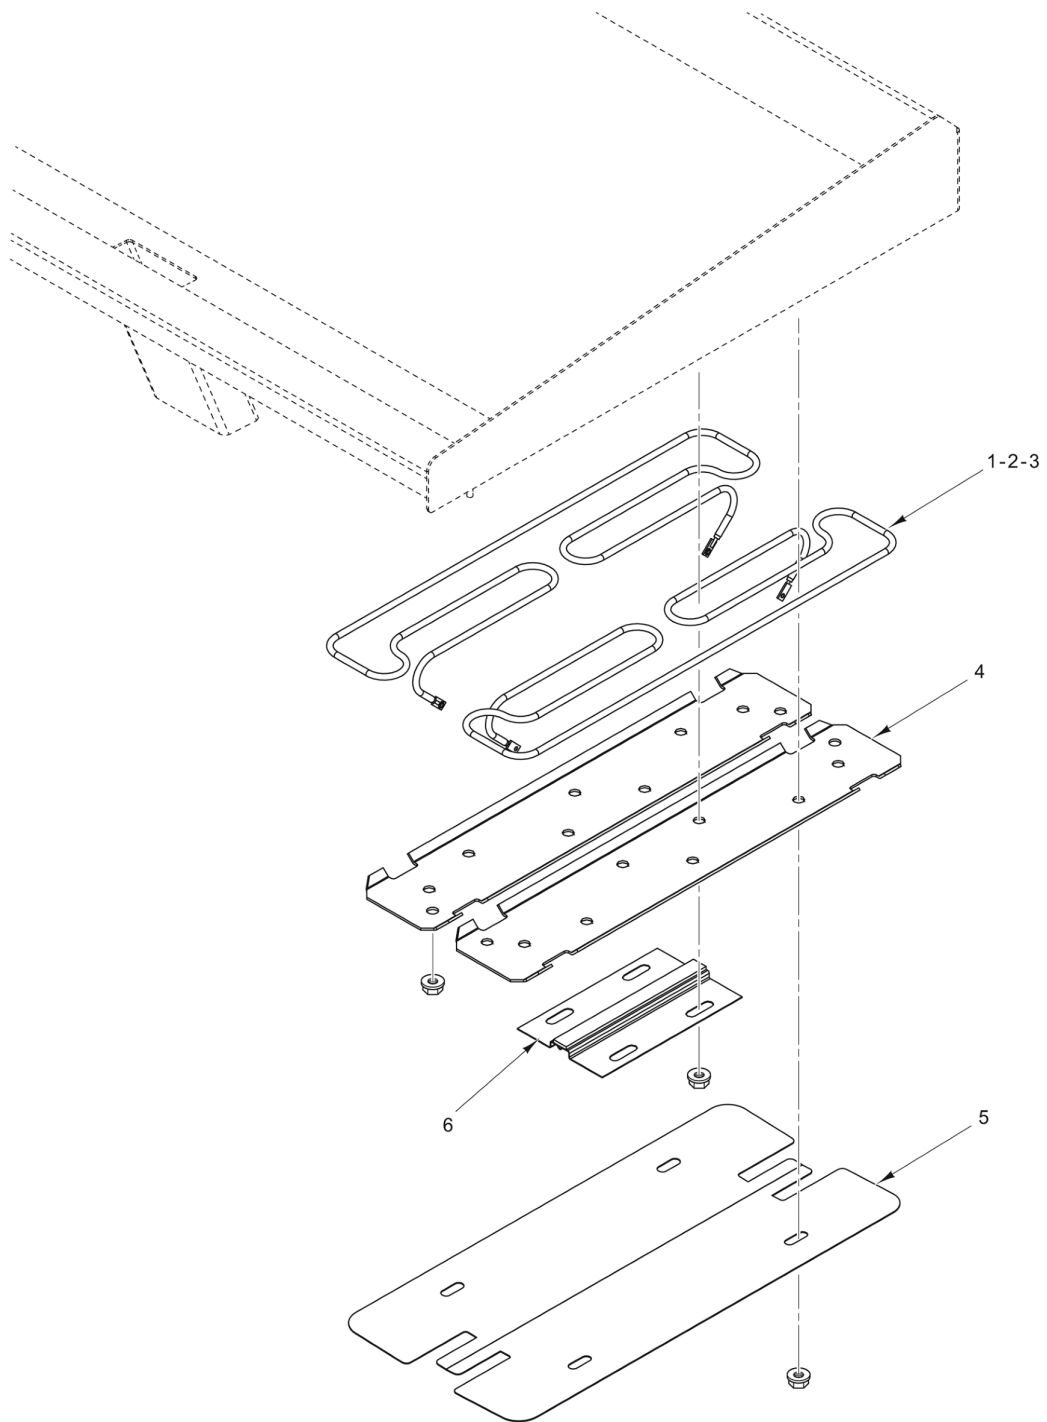

PARTS NOT ILLUSTRATED

PL-60089

CONTROLS AND PANELS

CONTROLS AND PANELS

ILLUS.	PART NO.	NAME OF PART	AMT.
PL-60089			
1	00-944203-00024	Panel - Back (24 In.).....	1
2	00-944203-00036	Panel - Back (36 In.).....	1
3	00-944203-00048	Panel - Back (48 In.).....	1
4	00-944203-00060	Panel - Back (60 In.).....	1
5	00-944203-00072	Panel - Back (72 In.).....	1
6	00-944210	Cover - Junction Box.....	AR
7	00-498569-00001	Lug - Grounding.....	AR
8	00-944211	Box - Junction.....	AR
9	00-944209-000SM	Grommet.....	AR
10	00-944412	Leg.....	4
11	00-723532	Leg - Adjustable (6 In. Lg.).....	4
12	00-944205-00024	Panel - Bottom (24 In.) (24 Series Only).....	1
13	00-944205-00036	Panel - Bottom (36 In.) (36 & 60 Series Only).....	1
14	00-944205-00048	Panel - Bottom (48 In.) (48 & 72 Series Only).....	1
15	00-944205-06072	Panel - Bottom (60 & 72 Series Only).....	1
16	00-944215	Heat Shield - Thermostat.....	AR
17	00-498082-0000A	Trough - Grease.....	AR
18	00-944204-00024	Panel - Front (24 In.).....	1
19	00-944204-00036	Panel - Front (36 In.).....	1
20	00-944204-00048	Panel - Front (48 In.).....	1
21	00-944204-00060	Panel - Front (60 In.).....	1
22	00-944204-00072	Panel - Front (72 In.).....	1
23	00-342575-00001	Indicating Light (208/240 V.).....	AR
24	00-498631-00001	Indicating Light (480 V.).....	AR
25	00-498041-00012	Knob (Starting S/N 650201010).....	AR
26	00-498697	Knob - Control (Before S/N 650201010).....	AR
27	00-498690	Guard - Knob.....	AR
28	00-957916-00003	Nameplate - Small (Vulcan).....	1
29	00-723204	Nameplate - Small (Wolf) Nameplate (Wolf).....	1
30	00-944209-000SM	Grommet.....	AR
31	00-944209-000LG	Grommet.....	AR
32	SD-036-80	Self-Tapping Screw 8-32 x 3/8 Hex Washer Hd., Type TT.....	AR
33	00-498407	Bracket - Thermostat.....	1
34	00-944298	Thermostat (450 Deg.) (Before S/N 650201010).....	AR
35	00-976855-00450	Thermostat (Starting S/N 650201010).....	AR
36	00-498398	Grease Can Guide Bracket (Before March 2010).....	AR
37	00-498758	Guide - Bracket (Starting March 2010).....	AR
38		Griddle Plate Assy. (24 In.).....	1
39		Griddle Plate Assy. (36 In.).....	1
40		Griddle Plate Assy. (48 In.).....	1
41		Griddle Plate Assy. (60 In.).....	1
42		Griddle Plate Assy. (70 In.).....	1
43	00-498945-0000A	Dial - 450 degree-for use with composite griddle plates. (Starting S/N 650201010)	1
44	00-944400-00024	Kit - Wiring (All Voltages) (24 Series).....	1
45	00-944400-00036	Kit - Wiring (All Voltages) (36 Series).....	1
46	00-944400-00048	Kit - Wiring (All Voltages) (48 Series).....	1
47	00-944400-00060	Kit - Wiring (All Voltages) (60 Series).....	1
48	00-944400-00072	Kit - Wiring (All Voltages) (72 Series).....	1
49	00-719566	Sleeving - Silicon.....	AR
50	00-345463-00002	Kit - Wire Nut (10 AWG).....	AR