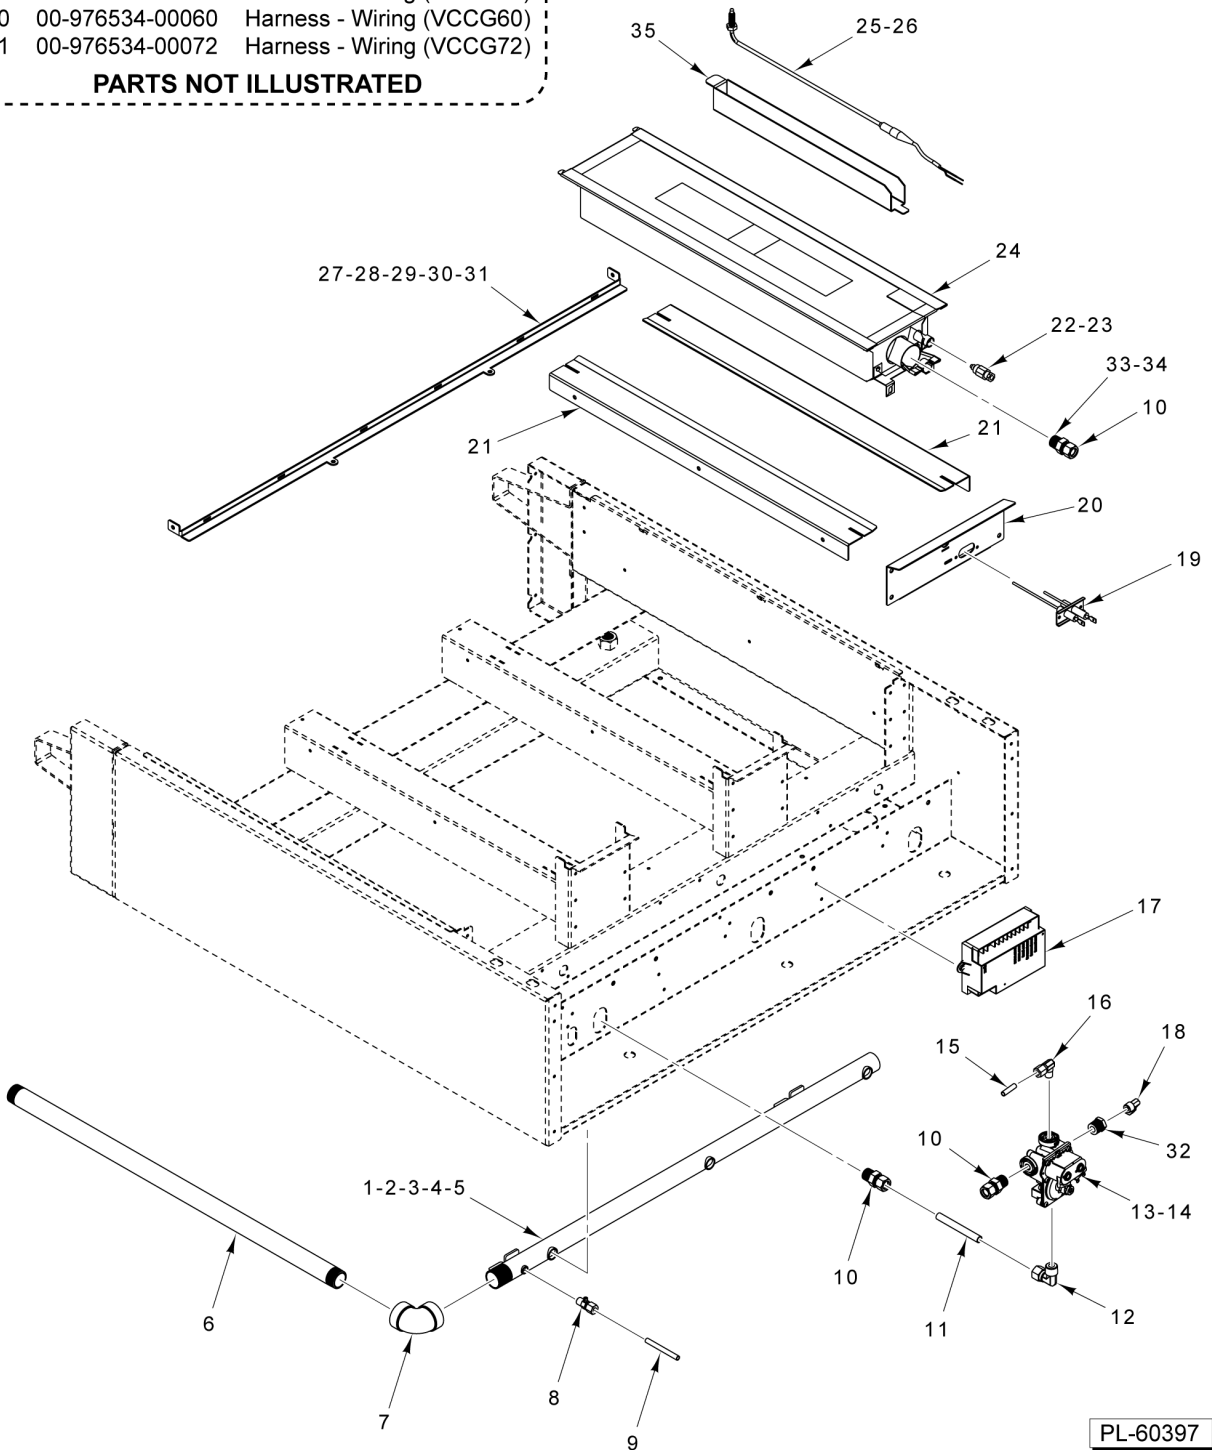

36	00-976537-00001	Cable, Ignition
37	00-976534-00024	Harness - Wiring (VCCG24)
38	00-976534-00036	Harness - Wiring (VCCG36)
39	00-976534-00048	Harness - Wiring (VCCG48)
40	00-976534-00060	Harness - Wiring (VCCG60)
41	00-976534-00072	Harness - Wiring (VCCG72)

PARTS NOT ILLUSTRATED

GAS COMPONENTS (INFRARED)