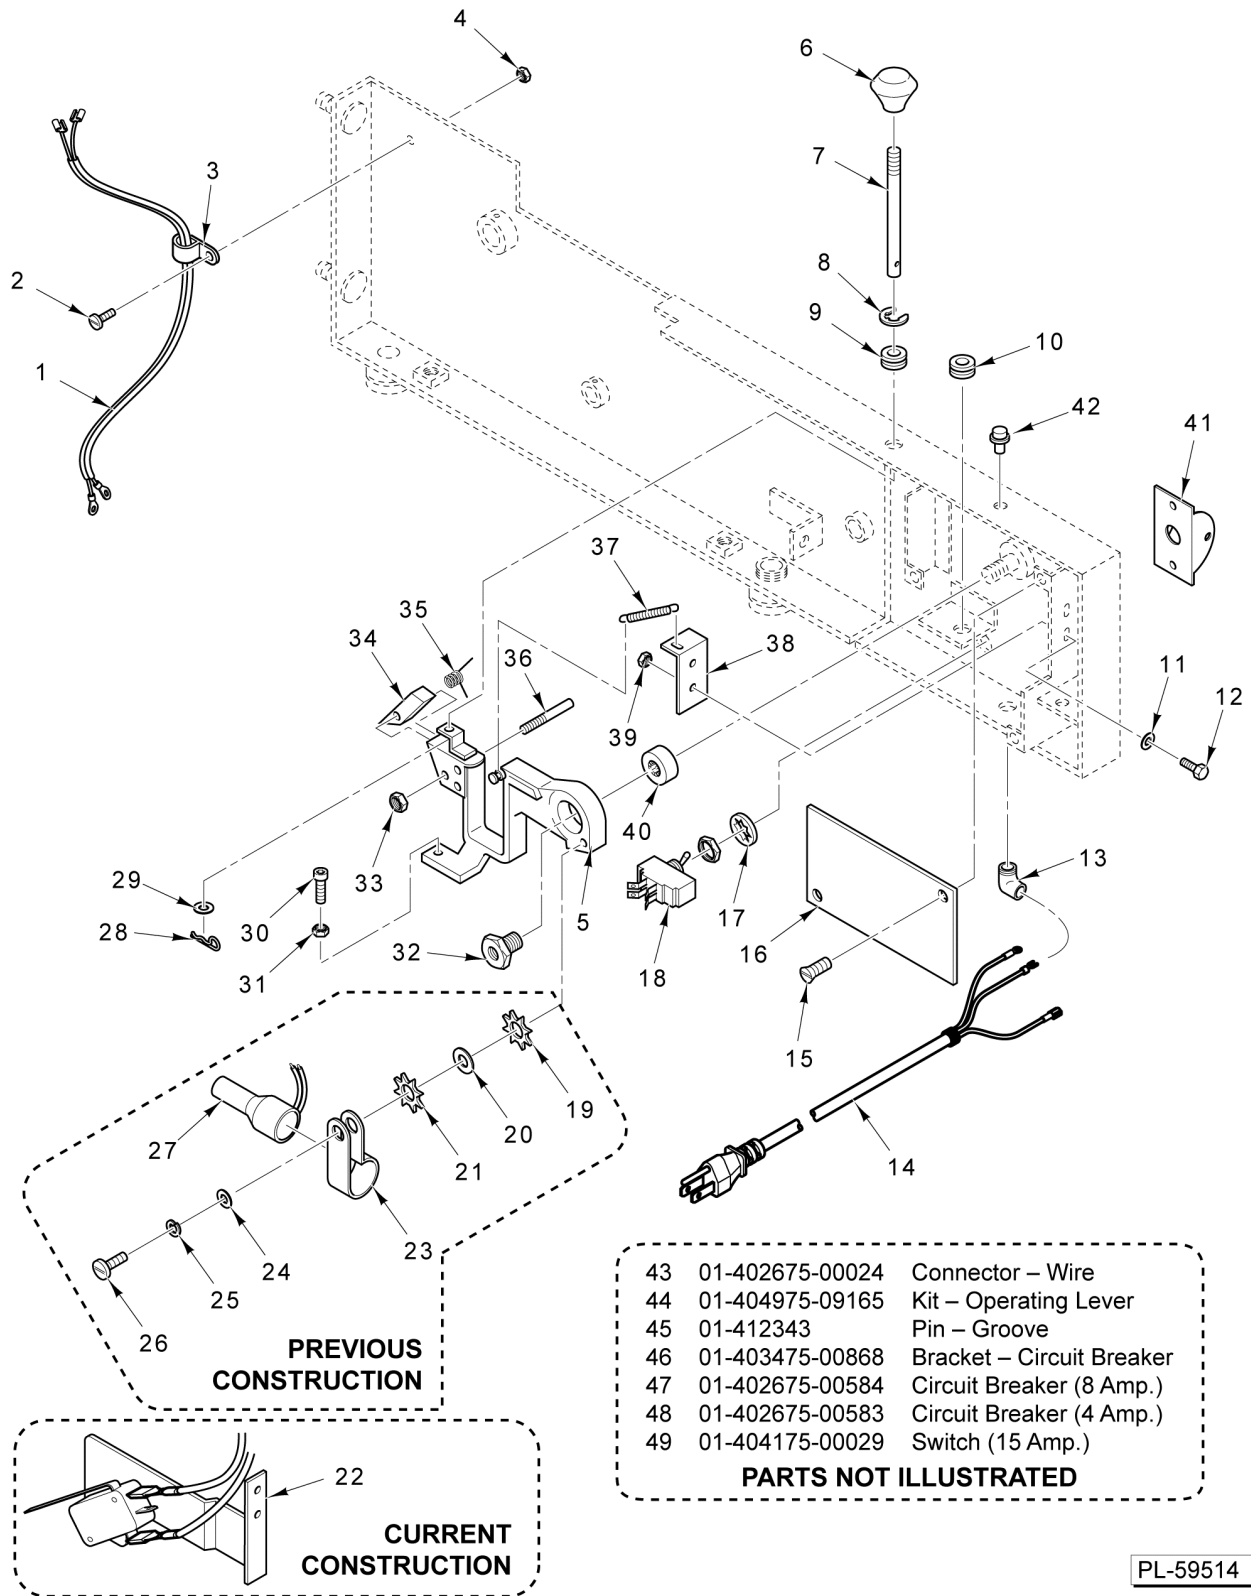

INNER FRAME

INNER FRAME

ILLUS. PL-59511	PART NO.	NAME OF PART	AMT.
1	01-404575-00796	Bracket Assy. (White).....	1
2		Screw.....	2
3	01-403475-01038	Trough - Bagging.....	1
4	01-402175-05152	Set Screw 1/4-20.....	1
5	01-408469	Bolt Hex Hd.....	1
6	01-402175-00198	Set Screw 1/4-28 x 5/16.....	1
7	01-407103-00001	Bushing - Oilite.....	1
8	01-408482	Nut.....	1
9	01-402175-00078	Retaining Ring.....	1
10	01-402275-00403	Shim.....	1
11	01-410151	Sleave - Bearing (3/8).....	1
12	01-407322-00012	Cam - Roller.....	1
13	01-407322-00010	Pin - Eccentric.....	1
14	01-407322-0007C	Block - Front.....	2
15	01-403475-00753	Cover - Front (White).....	1
16	01-402175-00423	Cap Screw 1/4 x 3/8 Slotted Rd. Hd., Type TT.....	1
17	01-402275-00304	Washer.....	1
18	01-402275-03055	Lockwasher.....	1
19	01-402175-00200	Cap Screw 1/4-28 x 1/2 Hex Hd.....	1
20	01-402275-01140	Pin - Groove.....	1
21	01-402175-00438	Handle - Frame Operating.....	1
22	01-402275-01140	Pin - Groove.....	1
23	01-402275-03047	Lockwasher #10 Internal.....	2
24	01-402175-03431	Mach. Screw 8-32 x 3/8 Truss Hd.....	2
25	01-402175-00423	Cap Screw 1/4 x 3/8 Slotted Rd. Hd., Type TT.....	1
26	01-403375-01401	Pin.....	2
27	01-402175-07030	Nut.....	2