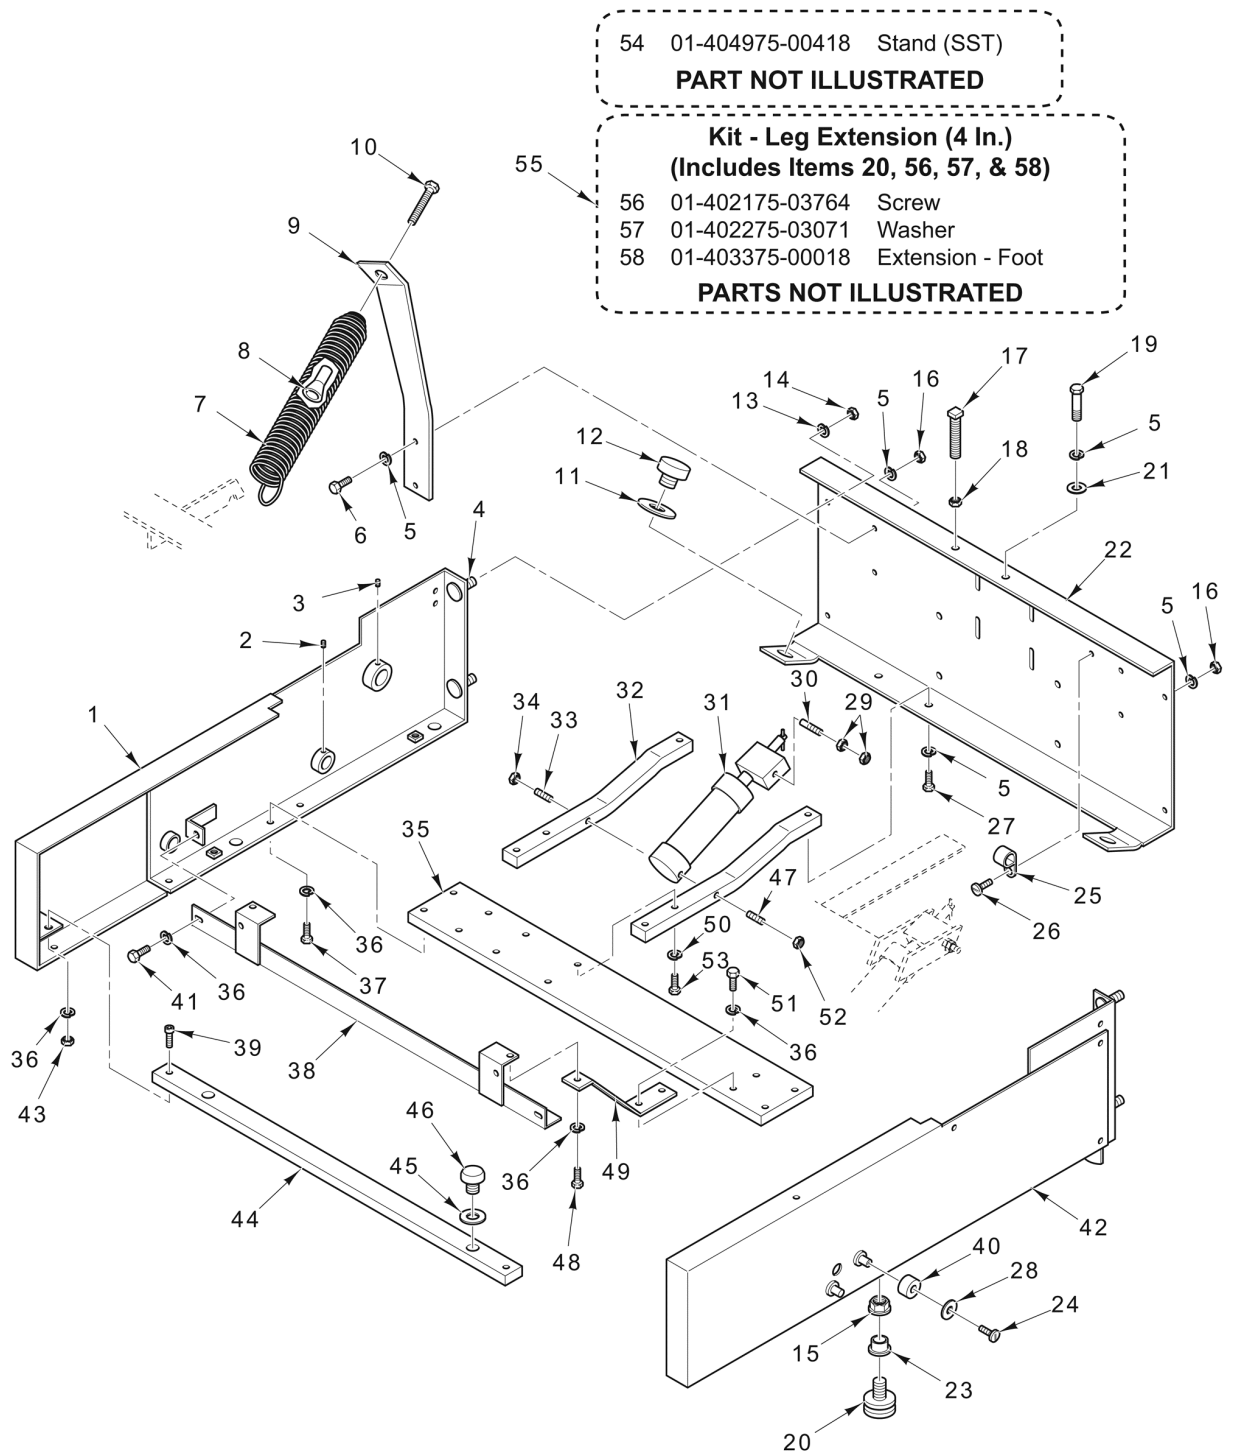

PL-59515

OUTER FRAME ASSEMBLY

OUTER FRAME ASSEMBLY

ILLUS. PL-59515	PART NO.	NAME OF PART	AMT.
1	01-404575-00911	NLA - Obsolete--Frame Assy. - Side (LH).....	1
2	01-402175-00198	Set Screw 1/4-28 x 5/16.....	1
3	01-402175-05152	Set Screw 1/4-20.....	1
4	01-402175-01261	Bolt 5/16-18 x 3/4 Hex Hd.....	4
5	01-402275-03065	Lockwasher.....	5
6	01-408748	Mach. Screw Hex Hd.....	2
7	01-408595	Spring - Extension.....	1
8	01-407320-0004F	Nut - Taper.....	1
9	01-403375-01186	Bracket Assy. - Spring.....	1
10	01-402175-00194	Mach. Screw Hex Hd.....	1
11	01-403275-00115	Washer (41/64) Special.....	1
12	01-407320-0003D	Bumper.....	1
13	01-402275-01060	Washer.....	4
14	01-402175-05060	Nut 5/16-18 Hex.....	4
15	01-407320-0001R	Lock Nut - Adjustable Foot.....	4
16	01-402175-00120	Nut 5/16-24 Hex.....	2
17	01-402225	Bolt Sq. Hd.....	1
18	01-402175-00173	Nut.....	1
19	01-408583	Bolt Hex Hd.....	1
20	01-4A3000-00001	Foot - Rubber.....	4
21	01-402275-03061	Washer.....	1
22	01-407320-00003	Brace Assy. - Rear.....	1
23	01-407320-0001Q	Foot - Adjusting.....	4
24	01-402175-00189	Mach. Screw 10-32 Truss Hd.....	1
25	01-407325-0005E	NLA - Obsolete--Clamp.....	1
26	01-402175-00186	Screw Slotted Rd. Hd.....	1
27	01-402175-00210	Mach. Screw Hex Hd.....	1
28	01-402275-03061	Washer.....	1
29	01-402175-00137	Thin Nut 3/8"-24, 0.227 - 0.210" thick.....	2
30	01-407306-0003G	Screw - Pivot Plunger.....	1
31	01-404575-00346	Dashpot Assy.....	1
32	01-403375-01188	Support - Plunger Bottom.....	1
33	01-408456	Screw - Pivot Plunger.....	1
34	01-402175-00214	Nut 1/4-28 Hex.....	1
35	01-404675-00928	Brace Assy. - Frame.....	1
36	01-402275-03055	Lockwasher.....	5
37	01-402175-00200	Cap Screw 1/4-28 x 1/2 Hex Hd.....	1
38	01-407324-00003	Support - Stationary Trough.....	1
39	01-402175-00188	Cap Screw.....	1
40	01-407324-0004B	Stop - Operating Handle.....	1
41	01-402175-00175	Cap Screw Hex.....	1
42	01-404575-00908	Frame Assy. - Side (RH).....	1
43	01-402175-00214	Nut 1/4-28 Hex.....	1
44	01-403575-00203	Brace - Front Frame.....	1
45	01-410297-00030	Shim.....	1
46	01-407320-0003D	Bumper.....	1
47	01-408456	Screw - Pivot Plunger.....	1
48	01-402175-00200	Cap Screw 1/4-28 x 1/2 Hex Hd.....	1
49	01-400375-01189	Brace - Stationary Trough.....	1
50	WL-003-38	Lockwasher 1/4 Helical.....	1
51	01-402175-03051	Cap Screw 1/4-20 x 1/2 Hex Hd.....	1
52	01-402175-00214	Nut 1/4-28 Hex.....	1
53	01-402175-00256	Cap Screw 1/4-28 x 1 Hex Hd.....	1
54	01-404975-00418	Stand (SST).....	1
55	01-404975-00052	Leg Extension (4 In.) (Incls. Items 20, 56, 57, & 58).....	4
56	01-402175-03764	Screw.....	4
57	01-402275-03071	Washer.....	4
58	01-403375-00018	Extension - Foot.....	4