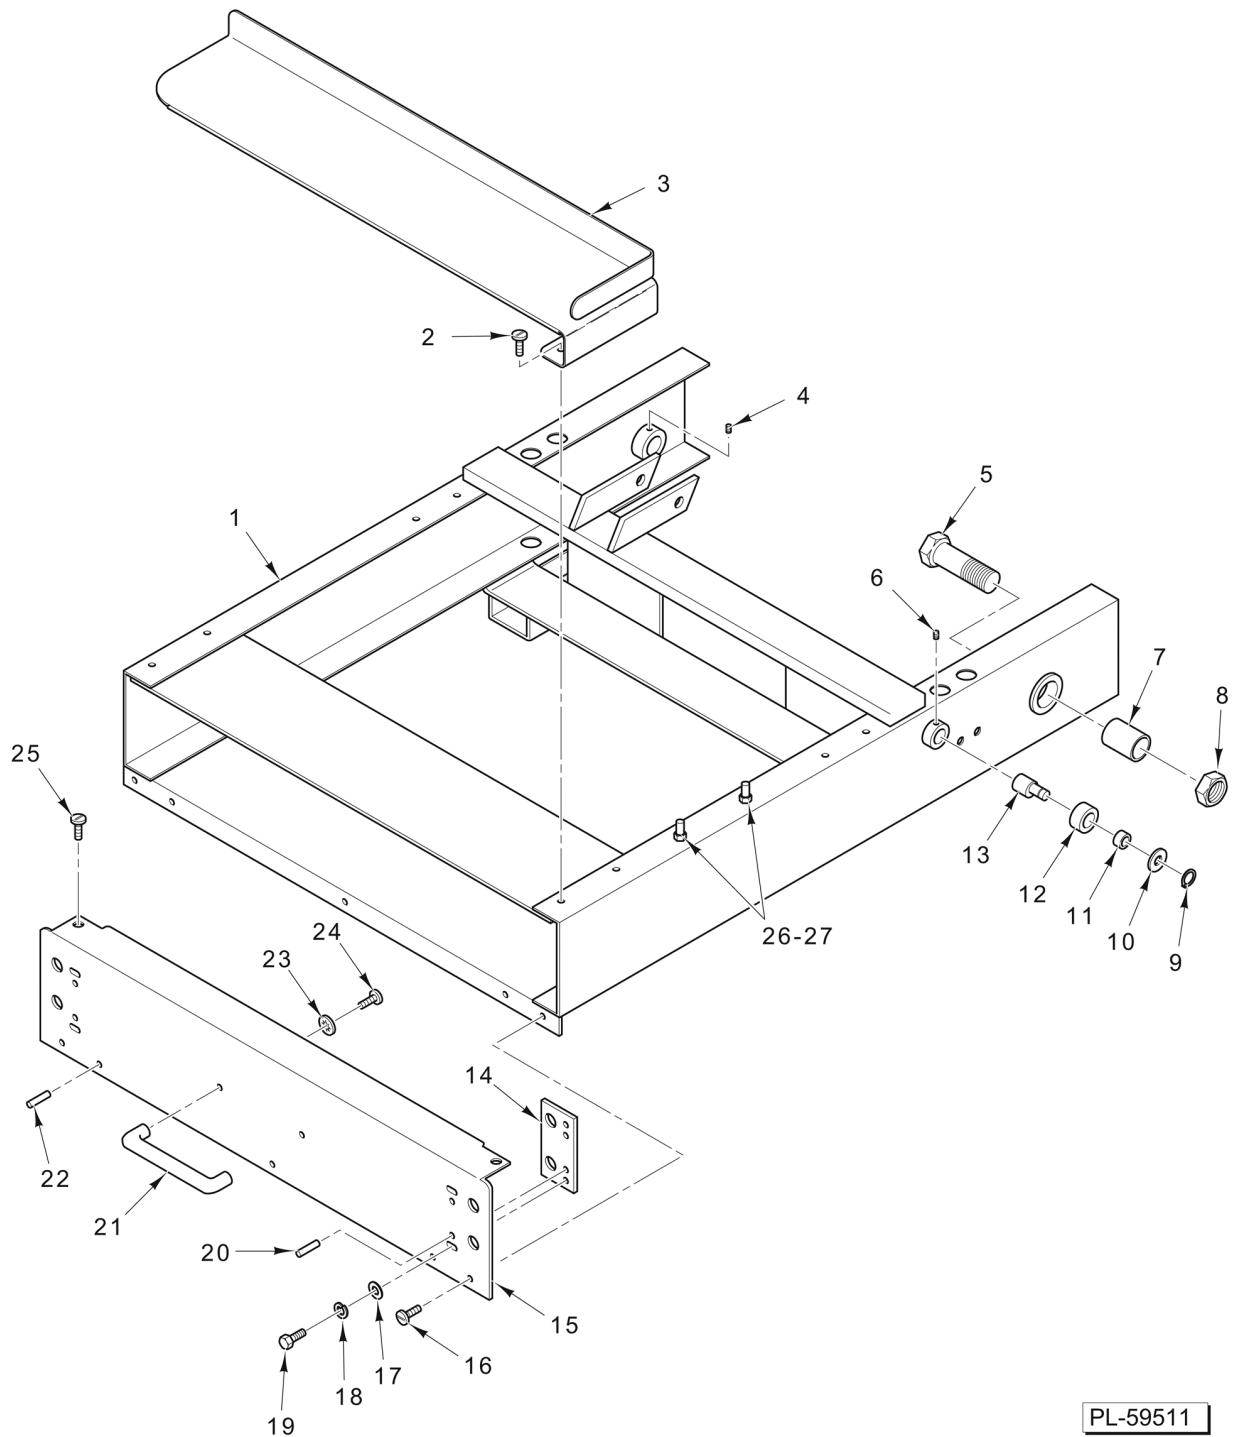

INNER FRAME

INNER FRAME

ILLUS. PL-59511	PART NO.	NAME OF PART	AMT.
1	01-404575-00796	Bracket Assy. (White).....	1
2		Screw.....	2
3	01-403475-01038	Trough - Bagging.....	1
4	01-402175-05152	Set Screw 1/4-20.....	1
5	01-408469	Bolt Hex Hd.....	1
6	01-402175-00198	Set Screw 1/4-28 x 5/16.....	1
7	01-407103-00001	Bushing - Oilite.....	1
8	01-408482	Nut.....	1
9	01-402175-00078	Retaining Ring.....	1
10	01-402275-00403	Shim.....	1
11	01-410151	Sleave - Bearing (3/8).....	1
12	01-407322-00012	Cam - Roller.....	1
13	01-407322-00010	Pin - Eccentric.....	1
14	01-407322-0007C	Block - Front.....	2
15	01-403475-00753	Cover - Front (White).....	1
16	01-402175-00423	Cap Screw 1/4 x 3/8 Slotted Rd. Hd., Type TT.....	1
17	01-402275-00304	Washer.....	1
18	01-402275-03055	Lockwasher.....	1
19	01-402175-00200	Cap Screw 1/4-28 x 1/2 Hex Hd.....	1
20	01-402275-01140	Pin - Groove.....	1
21	01-402175-00438	Handle - Frame Operating.....	1
22	01-402275-01140	Pin - Groove.....	1
23	01-402275-03047	Lockwasher #10 Internal.....	2
24	01-402175-03431	Mach. Screw 8-32 x 3/8 Truss Hd.....	2
25	01-402175-00423	Cap Screw 1/4 x 3/8 Slotted Rd. Hd., Type TT.....	1
26	01-403375-01401	Pin.....	2
27	01-402175-07030	Nut.....	2