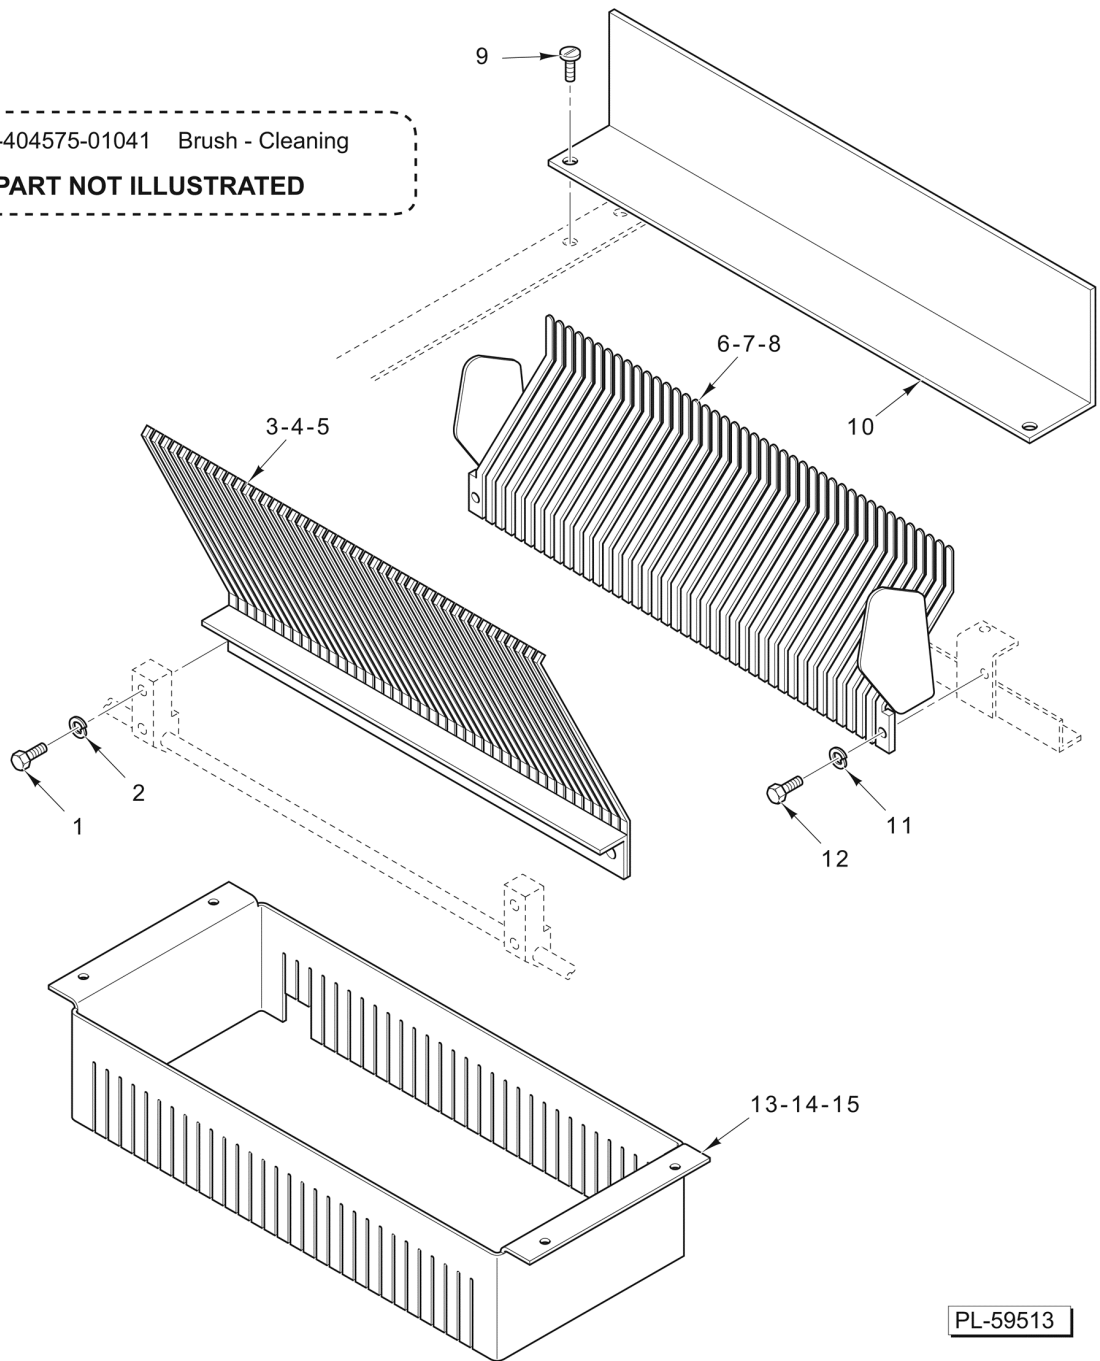

CATALOG OF REPLACEMENT PARTS

MB BREAD SLICER

Table of Contents

5 RACK ARRANGEMENT
7 CRANKSHAFT, MOTOR, AND COVER
9 OUTER FRAME ASSEMBLY
11 INNER FRAME
13 SWITCH MECHANISM
15 BLADE AND FRAME ASSEMBLY
17 CAMS, LINKAGE, AND SCRAP PAN

16 01-404575-01041 Brush - Cleaning
PART NOT ILLUSTRATED

PL-59513

RACK ARRANGEMENT

RACK ARRANGEMENT

ILLUS.	PART NO.	NAME OF PART	AMT.
1	01-402175-00210	Mach. Screw Hex Hd.....	2
2	01-402275-03055	Lockwasher.....	2
3	01-4A7324-0001D	Trough Assy. - Moveable (1/2 In.).....	1
4	01-4A7324-00012	Trough Assy. - Moveable (7/16 In.).....	1
5	01-4A7324-00013	Trough Assy. - Moveable (3/8 & 3/4 In.).....	1
6	01-4A7324-0002E	Trough Assy. - Stationary (1/2 In.).....	1
7	01-43A732-4-10C	Trough Assy. - Stationary (7/16 In.).....	1
8	01-4A7324-00014	Trough Assy. - Stationary (3/8 & 3/4 In.).....	1
9	01-402175-00423	Cap Screw 1/4 x 3/8 Slotted Rd. Hd., Type TT.....	2
10	01-403875-00163	Cover (White).....	1
11	01-402275-03065	Lockwasher.....	2
12	01-402175-00231	Cap Screw Hex Hd.....	2
13	01-403475-01033	Insert (Cut-Through) (1/2).....	1
14	01-403475-01034	Insert (Cut-Through) (7/16).....	1
15	01-403475-01035	NLA - Obsolete--Insert (Cut-Through) (3/8 & 3/4).....	1
16	01-404575-01041	Brush - Cleaning.....	1