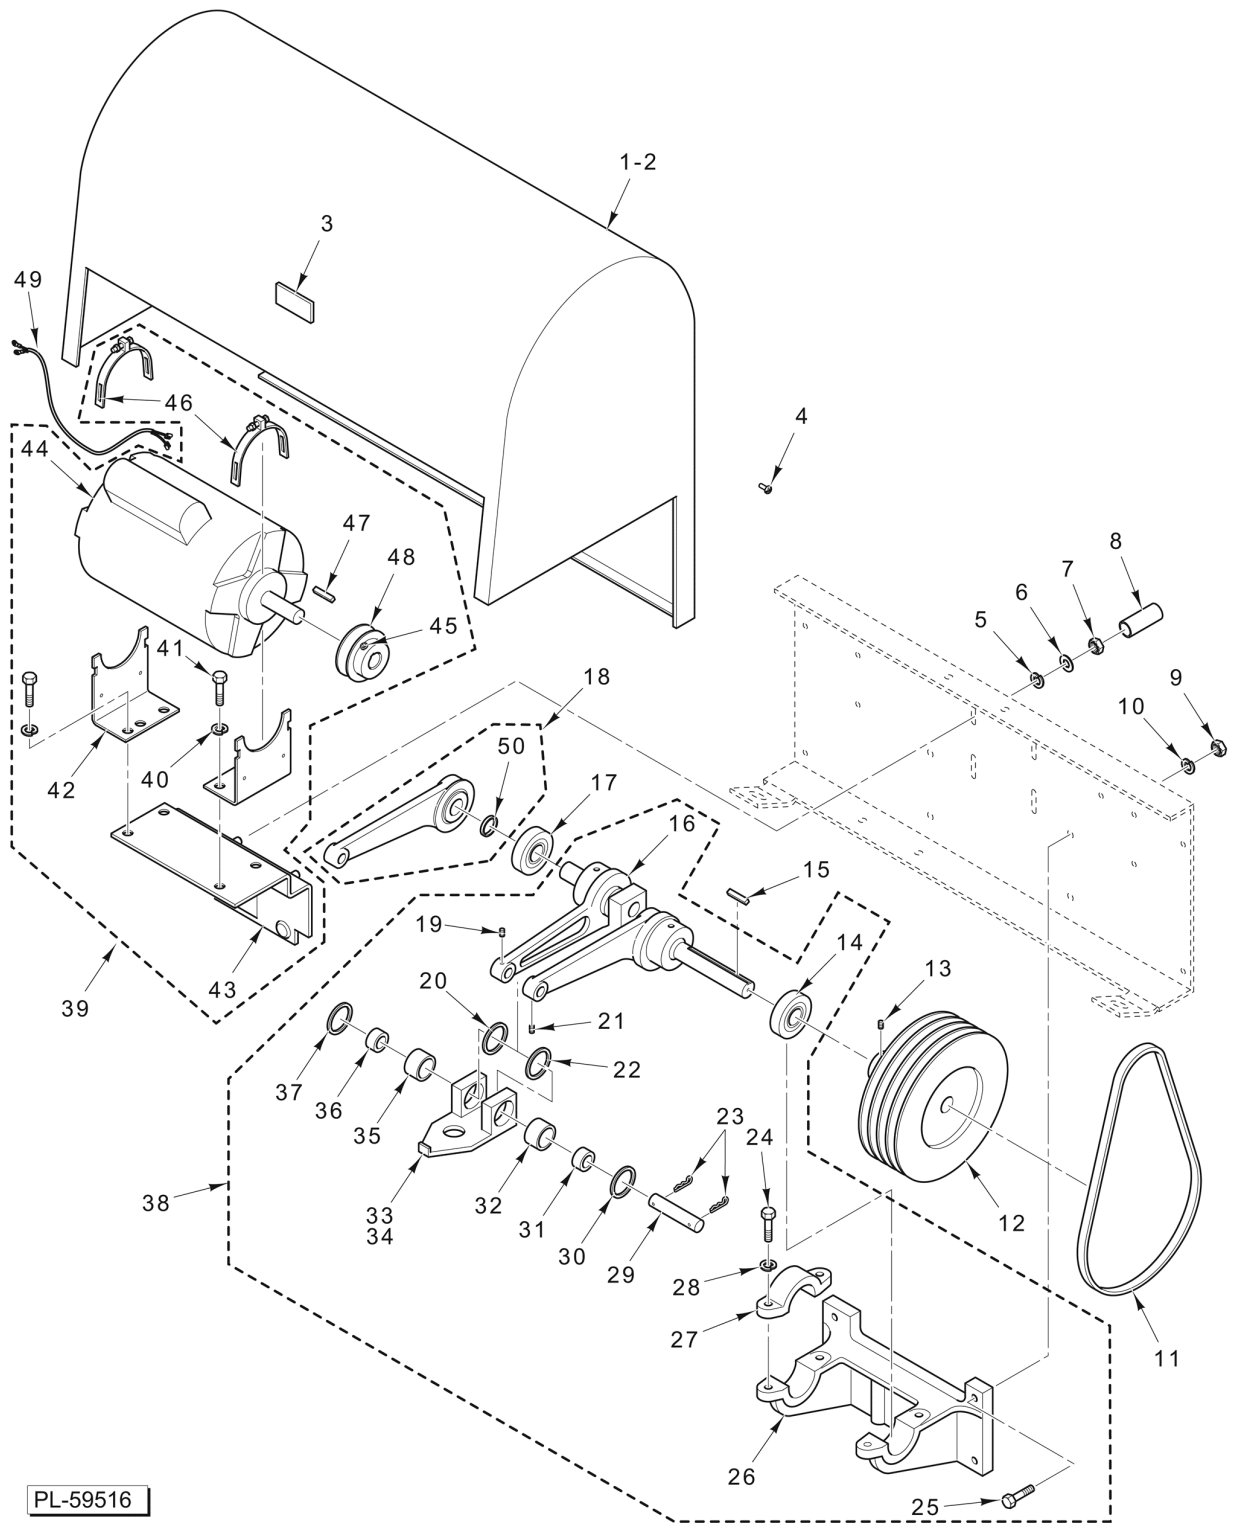

16 01-404575-01041 Brush - Cleaning
PART NOT ILLUSTRATED

PL-59513

RACK ARRANGEMENT

RACK ARRANGEMENT

ILLUS.	PART NO.	NAME OF PART	AMT.
1	01-402175-00210	Mach. Screw Hex Hd.....	2
2	01-402275-03055	Lockwasher.....	2
3	01-4A7324-0001D	Trough Assy. - Moveable (1/2 In.).....	1
4	01-4A7324-00012	Trough Assy. - Moveable (7/16 In.).....	1
5	01-4A7324-00013	Trough Assy. - Moveable (3/8 & 3/4 In.).....	1
6	01-4A7324-0002E	Trough Assy. - Stationary (1/2 In.).....	1
7	01-43A732-4-10C	Trough Assy. - Stationary (7/16 In.).....	1
8	01-4A7324-00014	Trough Assy. - Stationary (3/8 & 3/4 In.).....	1
9	01-402175-00423	Cap Screw 1/4 x 3/8 Slotted Rd. Hd., Type TT.....	2
10	01-403875-00163	Cover (White).....	1
11	01-402275-03065	Lockwasher.....	2
12	01-402175-00231	Cap Screw Hex Hd.....	2
13	01-403475-01033	Insert (Cut-Through) (1/2).....	1
14	01-403475-01034	Insert (Cut-Through) (7/16).....	1
15	01-403475-01035	NLA - Obsolete--Insert (Cut-Through) (3/8 & 3/4).....	1
16	01-404575-01041	Brush - Cleaning.....	1