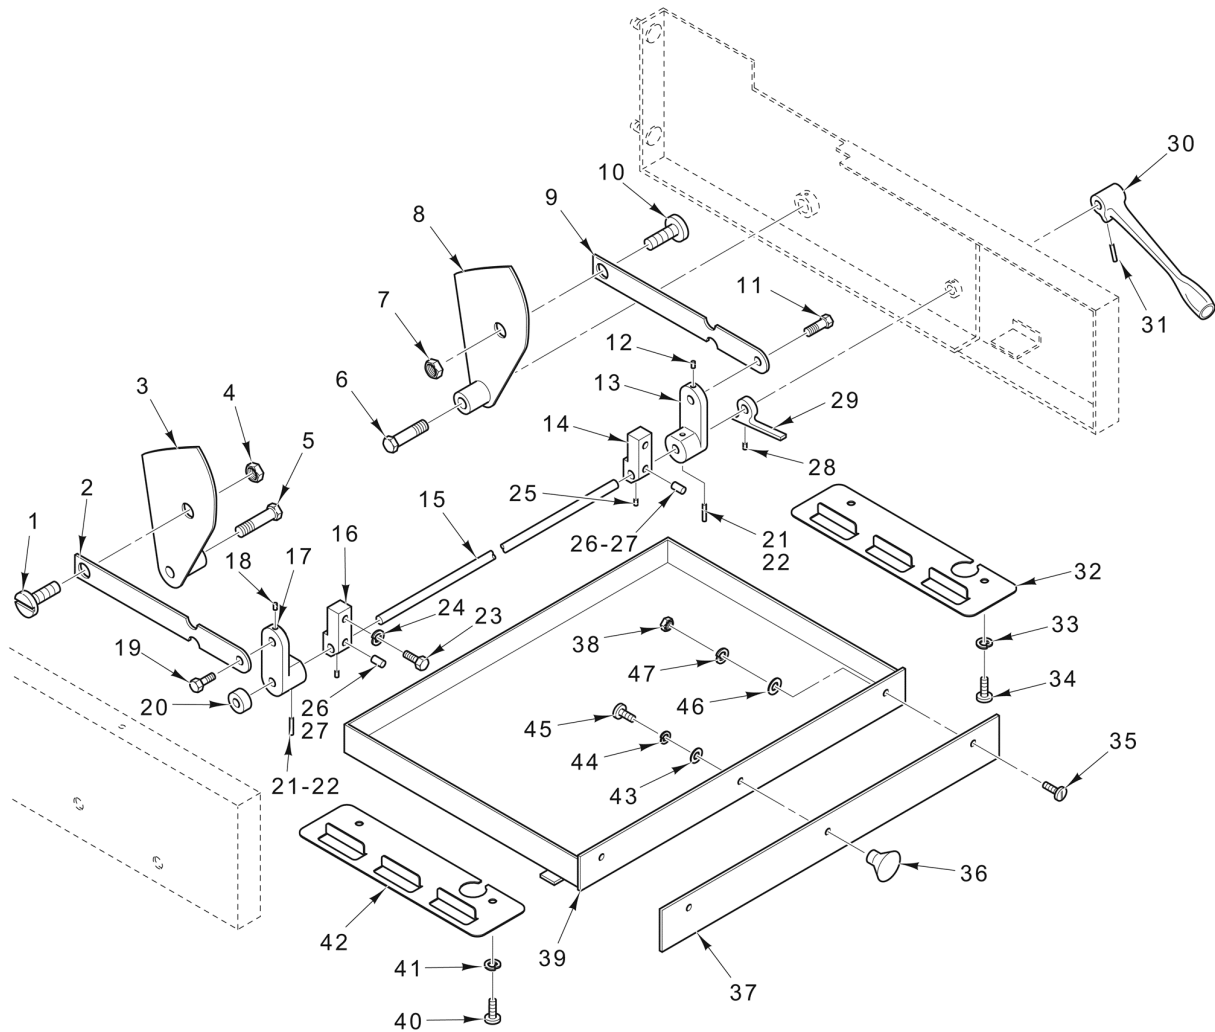

PL-59512

CAMS, LINKAGE, AND SCRAP PAN

CAMS, LINKAGE, AND SCRAP PAN

ILLUS. PL-59512	PART NO.	NAME OF PART	AMT.
1	01-408589	Screw - Shoulder.....	1
2	01-407324-0005A	Cam Link - Connecting.....	1
3	01-400470-25358	Cam Assy. (RH & LH).....	1
4	01-402175-00137	Thin Nut 3/8"-24, 0.227 - 0.210" thick.....	1
5	01-408587	Bolt Hex Hd.....	1
6	01-408587	Bolt Hex Hd.....	1
7	01-402175-00137	Thin Nut 3/8"-24, 0.227 - 0.210" thick.....	1
8	01-400470-25358	Cam Assy. (RH & LH).....	1
9	01-407324-0005A	Cam Link - Connecting.....	1
10	01-408589	Screw - Shoulder.....	1
11	01-408588	Bolt Hex Hd.....	1
12	01-402175-00189	Mach. Screw 10-32 Truss Hd.....	1
13	01-407324-0000D	Bracket - Bread Trough Locating.....	1
14	01-407304-0002F	Bracket - Support.....	1
15	01-407324-00004	Bar - Bread Trough Pivot (Undrilled).....	1
16	01-407304-0002F	Bracket - Support.....	1
17	01-407324-0000D	Bracket - Bread Trough Locating.....	1
18	01-402175-00189	Mach. Screw 10-32 Truss Hd.....	1
19	01-408588	Bolt Hex Hd.....	1
20	01-407324-0004A	Spacer.....	1
21	01-402275-00159	Pin - Taper #2 x 1 (Previous Construction).....	2
22	01-402275-01145	Pin - Groove 3/16 x 1 (Current Construction).....	2
23	01-402175-00210	Mach. Screw Hex Hd.....	1
24	01-402275-03055	Lockwasher.....	1
25	01-402175-00198	Set Screw 1/4-28 x 5/16.....	2
26	01-409201	Pin - Taper (Previous Construction).....	2
27	01-402275-01143	Pin - Groove 3/16 x 3/4 (Current Construction).....	2
28	01-402175-00198	Set Screw 1/4-28 x 5/16.....	1
29	01-403775-00080	Arm - Operating Switch.....	1
30	01-407322-0000A	Handle - Operating.....	1
31	01-402275-00159	Pin - Taper #2 x 1.....	1
32	01-403475-01029	Support - Scrap Pan.....	1
33	01-402275-03045	Lockwasher #10 Spring.....	1
34	01-402175-00189	Mach. Screw 10-32 Truss Hd.....	1
35	01-402175-03441	Mach. Screw 10-24 x 3/8 Truss Hd.....	2
36	01-402275-00405	Knob.....	1
37	01-403475-00749	Plate - Scrap Pan Front (White).....	1
38	01-402175-05040	Nut 10-24 Hex.....	2
39	01-404675-00798	Pan Assy. - Scrap (White).....	1
40	01-402175-00189	Mach. Screw 10-32 Truss Hd.....	1
41	01-402275-03045	Lockwasher #10 Spring.....	1
42	01-403475-01029	Support - Scrap Pan.....	1
43	01-402275-03041	Washer.....	1
44	01-402275-03045	Lockwasher #10 Spring.....	1
45	01-402175-03441	Mach. Screw 10-24 x 3/8 Truss Hd.....	1
46	01-402275-03041	Washer.....	2
47	01-402275-03045	Lockwasher #10 Spring.....	2