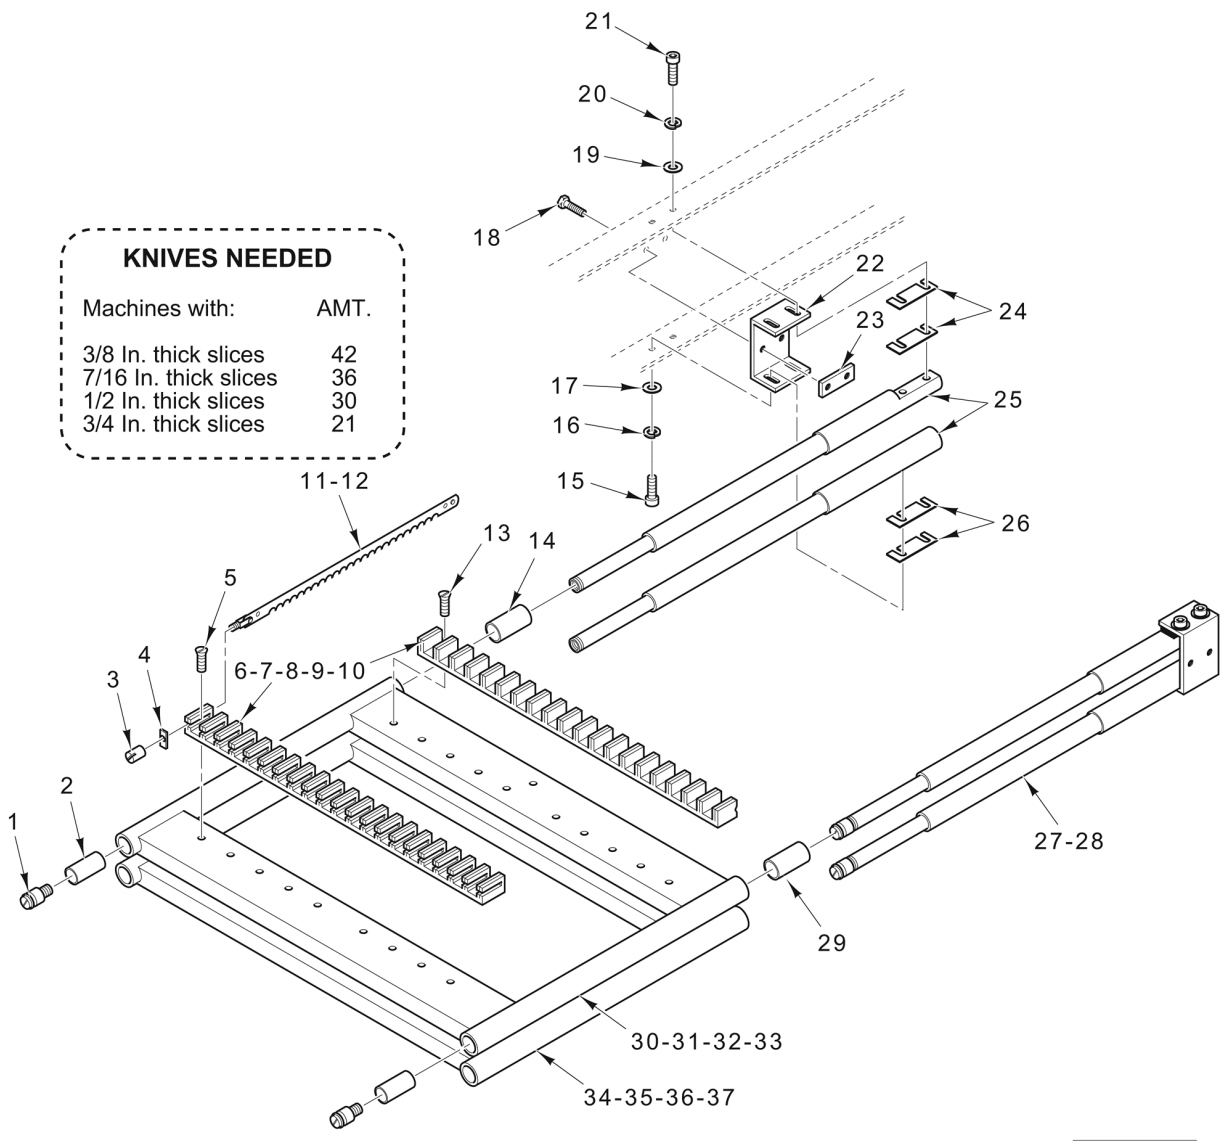

PL-59510

BLADE AND FRAME ASSEMBLY

BLADE AND FRAME ASSEMBLY

ILLUS. PL-59510	PART NO.	NAME OF PART	AMT.
1	01-408594	Sleave - Revolving Oiler.....	2
2	01-407322-0001E	Bushing (5/8).....	2
3	01-403375-00990	Nut - Knife Tension.....	1
4	01-403475-00656	Tab - Knife Lug.....	1
5	01-402175-00349	Mach. Screw #10 x 1/2 Flat Hd.....	1
6	01-404975-00183	Kit - Knife Lug (1/2 In.).....	1
7	01-404975-00182	Kit - Knife Lug (7/16 In.).....	1
8	01-404975-00181	Kit - Knife Lug (3/8 In.).....	1
9	01-404975-00478	NLA - Obsolete--Kit - Upper Knife Lug (3/4 In.).....	1
10	01-404975-00479	Kit - Lower Knife Lug (3/4 In.).....	1
*11	01-404575-00693	Knife Assy.....	AR
*12	01-404575-00968	Knife Assy. (SST).....	AR
13	01-402175-00349	Mach. Screw #10 x 1/2 Flat Hd.....	1
14	01-407322-0001F	Bushing - Oilite.....	1
15	01-402175-00233	Cap Screw 1/4-28 x 3/4 Hex Socket Hd.....	1
16	01-402275-03055	Lockwasher.....	1
17	01-409463-00060	Washer.....	1
18	01-402175-03061	Cap Screw 5/16-18 x 5/8 Hex Hd.....	1
19	01-409463-00060	Washer.....	1
20	01-402275-03055	Lockwasher.....	1
21	01-402175-00233	Cap Screw 1/4-28 x 3/4 Hex Socket Hd.....	1
22	01-400270-25388	Bracket.....	1
23	01-400270-25389	Strap - Bracket.....	1
24	01-425390-00006	Shim.....	2
25	01-400270-25387	Bar - Slide.....	1
26	01-425390-00006	Shim.....	2
27	01-404675-00016	Rail - Knife (Left).....	1
28	01-404675-00017	Rail - Knife (Right).....	1
29	01-407322-0001F	Bushing - Oilite.....	1
30	01-404975-00197	Frame Assy. - Upper Knife (3/8).....	1
31	01-404975-00199	Frame Assy. - Upper Knife (7/16).....	1
32	01-404975-00201	Frame Assy. - Upper Knife (1/2).....	1
33	01-404975-00654	Frame Assy. - Upper Knife (3/4).....	1
34	01-404975-00198	Frame Assy. - Lower Knife (3/8).....	1
35	01-404975-00200	Frame Assy. - Lower Knife (7/16).....	1
36	01-404975-00202	Frame Assy. - Lower Knife (1/2).....	1
37	01-404675-00655	Frame Assy. - Lower Knife (3/4).....	1

* (See chart on graphic for quantities.)