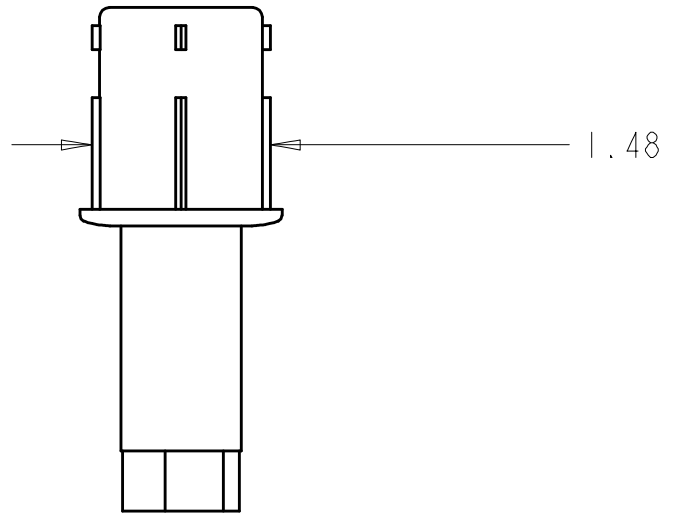

1.68

4.18

2.50" TO
1.50" MIN
ADJUSTMENT

SCALE 0.750

1.48

Model #		NBR Equipment	10 Abeel Road, Cranbury, NJ 08512 Tel: 1-609-642-8389 Fax: 1-609-642-8099 E-mail: sales@nbrequipment.com Website: www.nbrequipment.com
FT-RS			
Date:	6/28/2018	ZINC.STAINLESS	