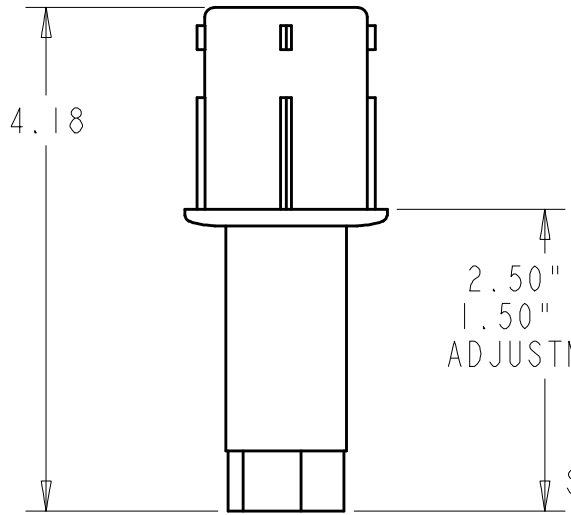

1.68

4.18

2.50" TO
1.50" MIN
ADJUSTMENT

SCALE 0.750

1.48

Model #		NBR Equipment	10 Abeel Road, Cranbury, NJ 08512 Tel: 1-609-642-8389 Fax: 1-609-642-8099 E-mail: sales@nbrequipment.com Website: www.nbrequipment.com
FT-RS			
Date:	6/28/2018	ZINC.STAINLESS	