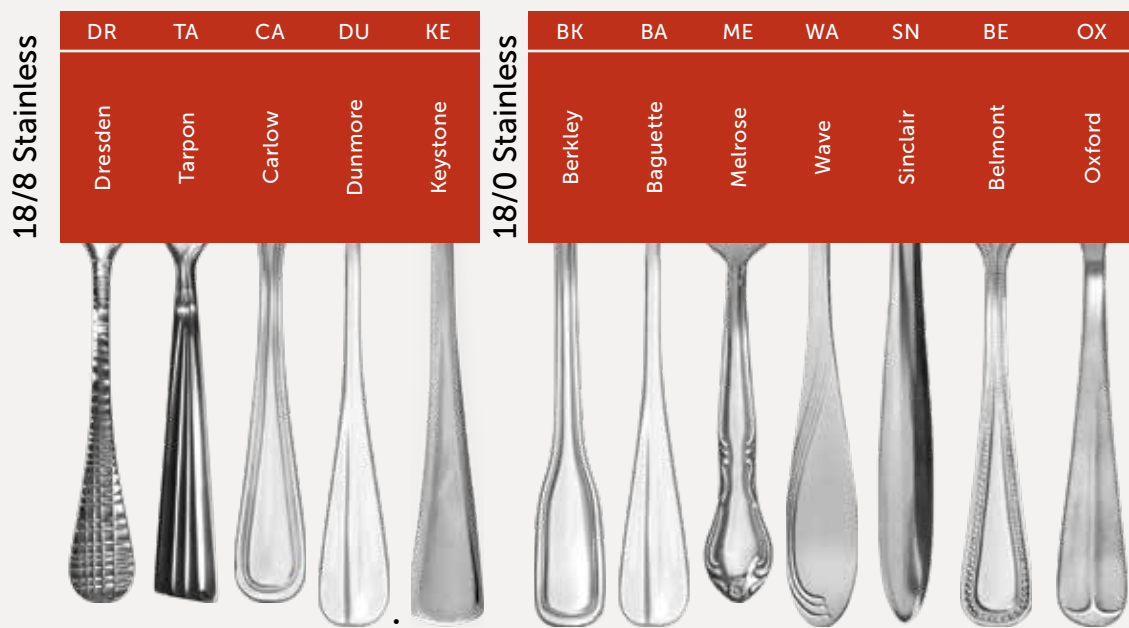

ITI Flatware Spoons | Forks | Knives | 18/8 | 18/0

18/8 Stainless

18/0 Stainless

SPOONS

	DR	TA	CA	DU	KE
Teaspoon	111	111	111	111	111
Dessert Spoon	114	114	114	114	
Bouillon Spoon	113	113	113	113	113
Iced Tea Spoon			115	115	115
Demi Spoon			116	116	
Table/Serving Spoon			112		
Dinner Spoon					

FORKS

Dinner Fork	221	221	221	221	221
Dinner Fork, Euro.			229	229	
Salad Fork	222	222	222	222	
Oyster/Cocktail Fork			223	223	
Lunch Fork					

KNIVES

Dinner Knife, H.H.					
Steak Knife, H.H.					
Dinner Knife, Euro.				337	
Dinner Knife	331	331	331	331	331
Butter Knife					

Heavy Weight Heavy Weight Medium Weight Heavy Weight Medium Weight Heavy Weight Heavy Weight

SPOONS

111	111	111	111	111	111	111
114	114	114	114		114	114
113	113	113	113	113	113	113
115	115	115	115	115	115	115
116						
			112			112

FORKS

221	221	221	221	221	221	221
229	229					229
222	222	222	222	222	222	222
223		223			223	223
						228

KNIVES

						332
						441
			337			
331	331	331	331	331	331	331
						339