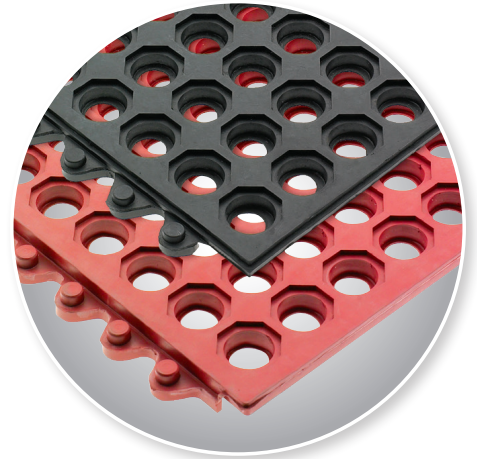

PROTECTION. PRODUCTIVITY. PRICE.

Make all three a priority with San Jamar's family of floor mats.

EZ-Mat | Simple and effective

Ensure a safe working environment for employees with San Jamar's light-duty EZ-Mat. Engineered for excellent drainage and to reduce employee fatigue. This floor mat will keep staff safe and productive without breaking the bank.

Connect-A-Mat | Customizable for protection in any space

San Jamar's light-duty floor mats provide a safe and secure floor surface where more than one mat is needed. These mats cover more area and can be fastened together without the worry of separation.

Tuf-Mat | Durability where you need it most

Protect high-traffic areas with San Jamar's medium-duty Tuf-Mat. The Tuf-Mat is made of high grade rubber that resists wear and tear, while providing excellent traction and safety for employees in restaurant's busiest areas.

Anti-Fatigue Sponge Vinyl Mat | Practical

Provides exceptional traction and foot support in dry areas so staff are comfortable and safe from floor hazards. The lightweight construction and easy-to-clean design makes this mat the solution anywhere staff safety, comfort and efficiency are a top priority.