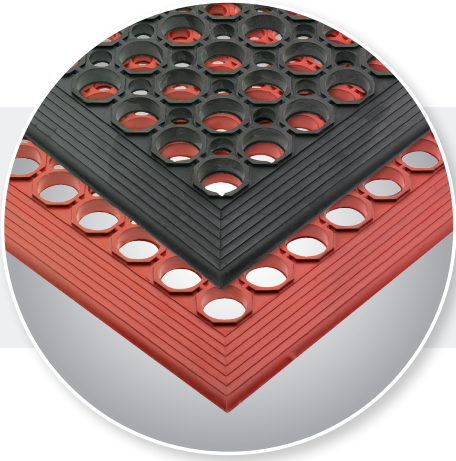

PROTECTION. PRODUCTIVITY. PRICE.

Make all three a priority with San Jamar's family of floor mats.

EZ-Mat | Simple and effective

Ensure a safe working environment for employees with San Jamar's light-duty EZ-Mat. Engineered for excellent drainage and to reduce employee fatigue. This floor mat will keep staff safe and productive without breaking the bank.

Connect-A-Mat | Customizable for protection in any space

San Jamar's light-duty floor mats provide a safe and secure floor surface where more than one mat is needed. These mats cover more area and can be fastened together without the worry of separation.

Tuf-Mat | Durability where you need it most

Protect high-traffic areas with San Jamar's medium-duty Tuf-Mat. The Tuf-Mat is made of high grade rubber that resists wear and tear, while providing excellent traction and safety for employees in restaurant's busiest areas.

Anti-Fatigue Sponge Vinyl Mat | Practical

Provides exceptional traction and foot support in dry areas so staff are comfortable and safe from floor hazards. The lightweight construction and easy-to-clean design makes this mat the solution anywhere staff safety, comfort and efficiency are a top priority.