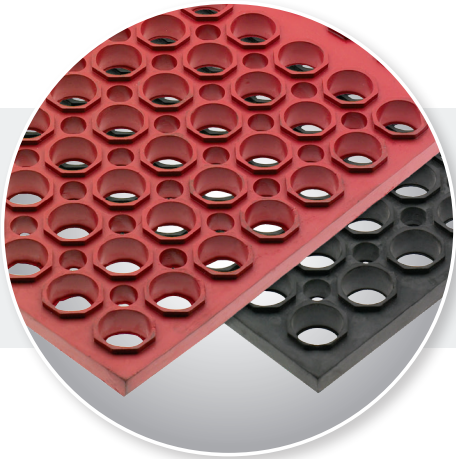

PROTECTION. PRODUCTIVITY. PRICE.

Make all three a priority with San Jamar's family of floor mats.

EZ-Mat | Simple and effective

Ensure a safe working environment for employees with San Jamar's light-duty EZ-Mat. Engineered for excellent drainage and to reduce employee fatigue. This floor mat will keep staff safe and productive without breaking the bank.

Connect-A-Mat | Customizable for protection in any space

San Jamar's light-duty floor mats provide a safe and secure floor surface where more than one mat is needed. These mats cover more area and can be fastened together without the worry of separation.

Tuf-Mat | Durability where you need it most

Protect high-traffic areas with San Jamar's medium-duty Tuf-Mat. The Tuf-Mat is made of high grade rubber that resists wear and tear, while providing excellent traction and safety for employees in restaurant's busiest areas.

Anti-Fatigue Sponge Vinyl Mat | Practical

Provides exceptional traction and foot support in dry areas so staff are comfortable and safe from floor hazards. The lightweight construction and easy-to-clean design makes this mat the solution anywhere staff safety, comfort and efficiency are a top priority.