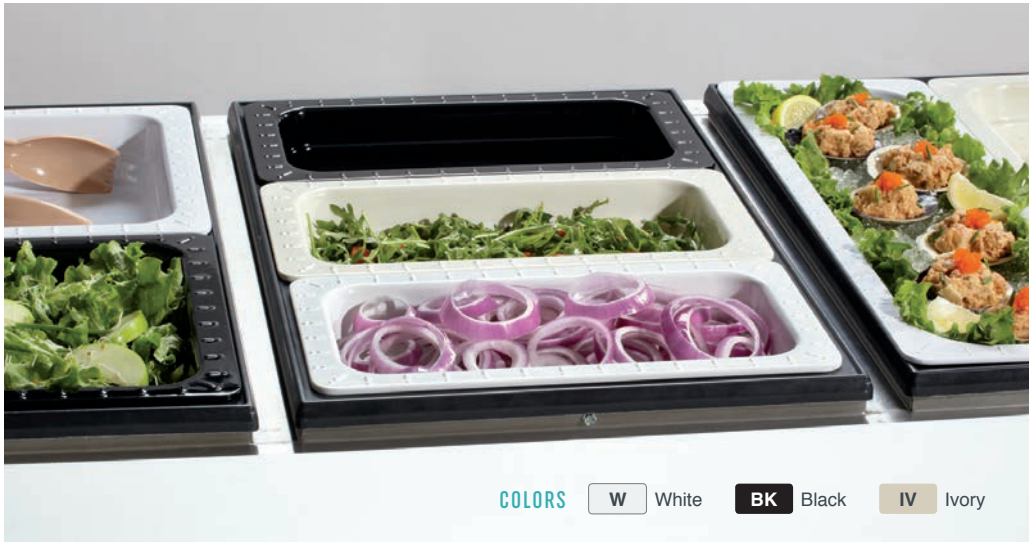

Melamine Food Pans

- Melamine standard size hotel food pans are an ideal upgrade for economical operations