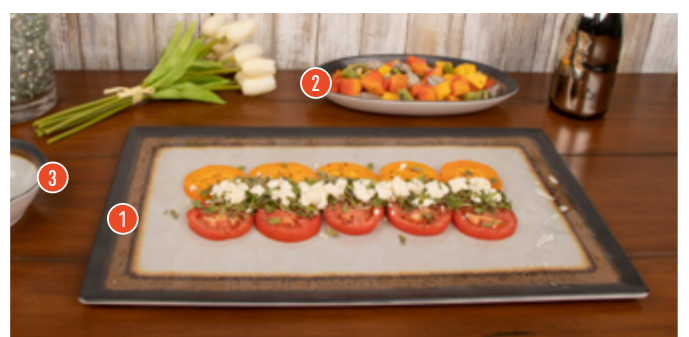

1. CS-1310-MBR 12.75" x 10.5" Rectangular Platter
2. CS-1150-MBR 11.75" x 6.25" Oval Platter
3. B-450-MBR X 4.5 oz. Small Round Side Dish Bowl, 5 oz. rim-full, 4.75" dia.