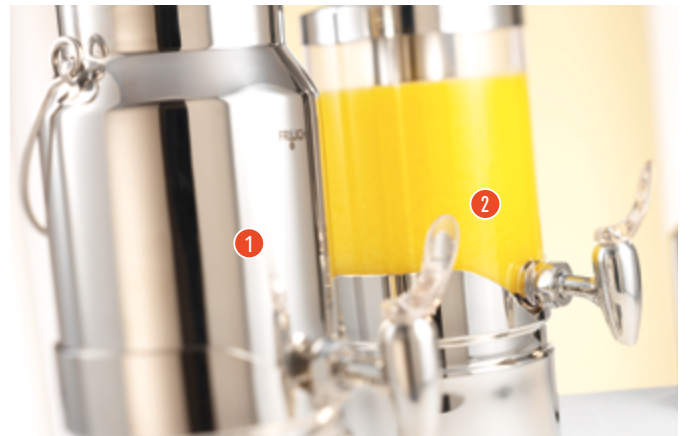

1. EMC 050 E 1.3 gal. Stainless Steel Base and Milk Can
2. ESC 050 E 1.3 gal. Stainless Steel Base and SAN Container w/ Ice Chamber