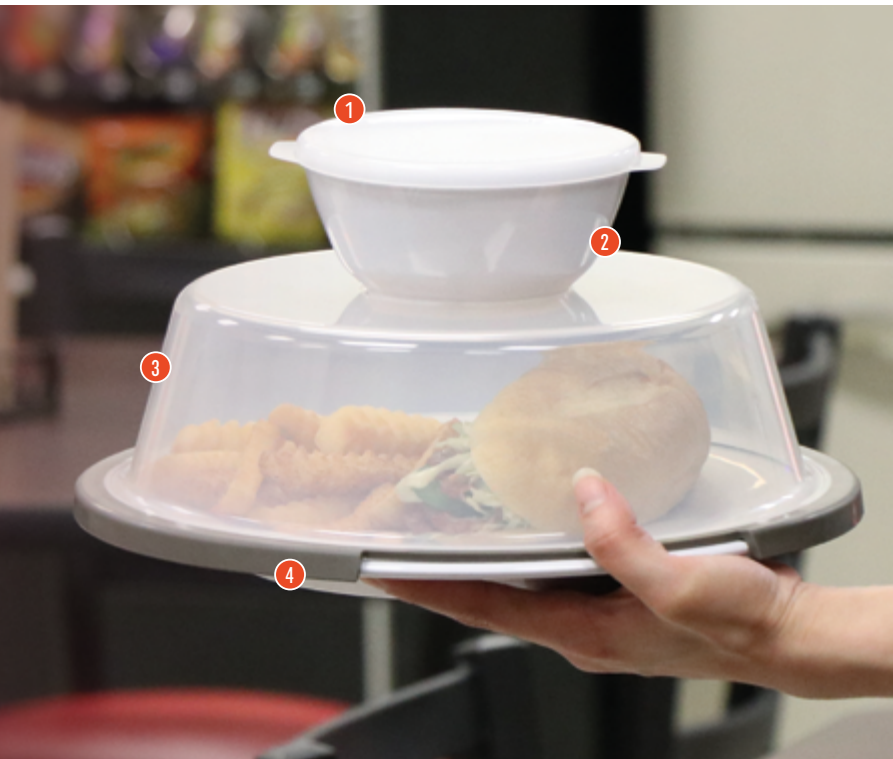

1. LID-B45-CL Reusable Lid for B-45
2. B-525-DW 16 oz. Bowl
3. CO-107-CL Reusable Plate Cover for WP-10
4. WP-10-DW 10.5" Wide Rim Plate