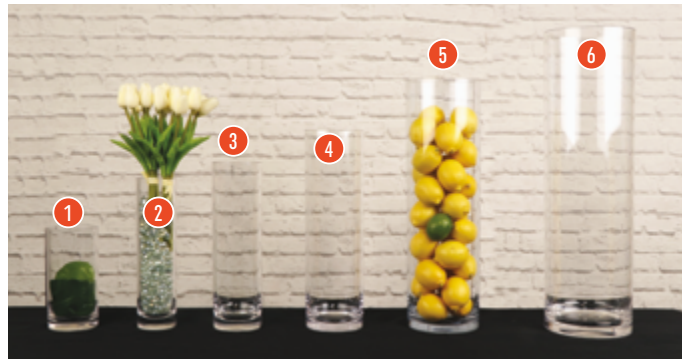

1. V-21-CL 3" Tall, Tabletop, Display, Accent Vase, Break Resistant Plastic, 4" dia.
2. V-11-CL 15.75" Tall, Tabletop, Display, Accent Vase, Break Resistant Plastic, 4.75" dia.
3. V-22-CL 17.75" Tall, Tabletop, Display, Accent Vase, Break Resistant Plastic, 5.25" dia.
4. V-12-CL 19.75" Tall, Tabletop, Display, Accent Vase, Break Resistant Plastic, 5.75" dia.
5. V-23-CL 23.5" Tall, Tabletop, Display, Accent Vase, Break Resistant Plastic, 7" dia.
6. V-13-CLO 31.5" Tall, Tabletop, Display, Accent Vase, Break Resistant Plastic, 8" dia.