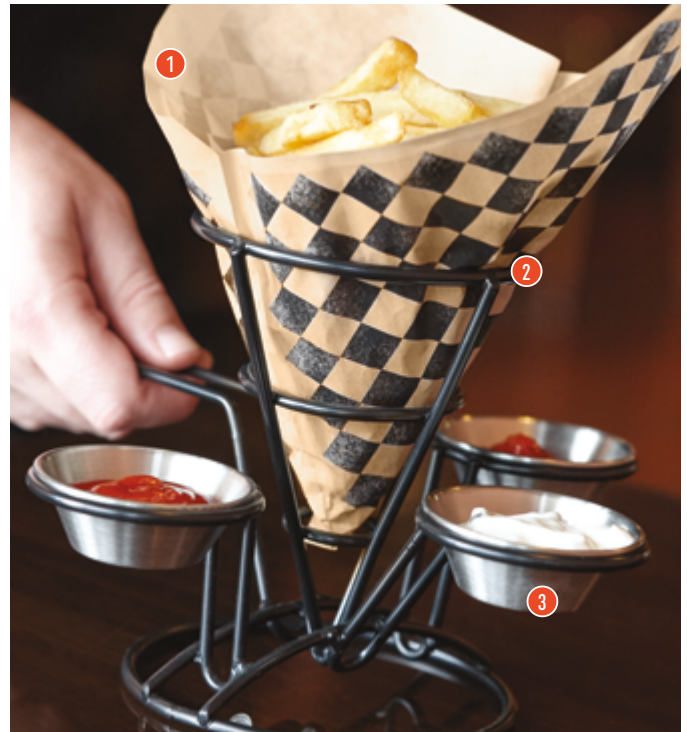

1. P-BKC-77-BR 7" x 7" Food-Safe Double-Open Bag
2. 4-361843 Fry Cone w/ 3 Holders, 5" dia.
3. 4-84100 2 oz. Condiment Cup