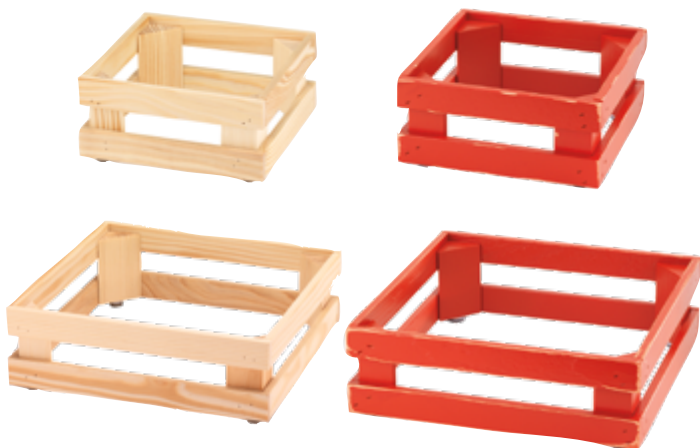

FRILICH® Raiser™ Cold Display

» Wooden stands (9" x 9", 13" x 13") accommodate optional inserts and cooling cushions

White Square China Plate for Cold Food Displays

3P0030	9" x 9", 0.75" tall	22.9 cm x 22.9 cm, 19 cm	1 set
3P0027	13" x 13", 0.75" tall	33 cm x 33 cm, 1.9 cm	1 set

Black Square China Plate for Cold Food Displays

3P0032	7.8" x 7.8", 0.28" tall	19.8 cm x 10.8 cm, 0.7 cm	1 set
3P0035	11.8" x 11.8", 0.28" tall	30 cm x 30 cm, 0.7 cm	1 set

FRILICH® Raiser™ Wooden Risers for Raiser™ Cold Display

5ST056	Tan	9" x 9", 4.1" tall	23 cm x 23 cm, 11 cm	1 ea.
5ST075	Red	9" x 9", 4.1" tall	23 cm x 23 cm, 11 cm	1 ea.
5ST054	Tan	9" x 9", 6.7" tall	23 cm x 23 cm, 17 cm	1 ea.
5ST073	Red	9" x 9", 6.7" tall	23 cm x 23 cm, 17 cm	1 ea.
5ST052	Tan	13" x 13", 4.1" tall	33 cm x 33 cm, 11 cm	1 ea.
5ST071	Red	13" x 13", 4.1" tall	33 cm x 33 cm, 11 cm	1 ea.
5ST050	Tan	13" x 13", 6.7" tall	33 cm x 33 cm, 17 cm	1 ea.
5ST069	Red	13" x 13", 6.7" tall	33 cm x 33 cm, 17 cm	1 ea.

FRILICH® Raiser™ Cooling Pack Set for Raiser™ Cold Display (Includes Plastic Ice Insert and 2 Cooling Packs)

RB562	One Cooling Cushion and One PC Insert Tray (Fits 9" x 9" Stands)	1 set
RB560	One Cooling Cushion and One PC Insert Tray (Fits 13" x 13" Stands)	1 set