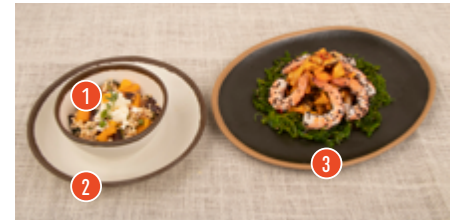

1. B-303-CRM	1 qt. Large Salad Bowl, 7" dia.
2. P-101-CRM	10.5" Round Dinner Plate
3. P-129-BR	11.75" x 9.25" Oval Dinner Platter