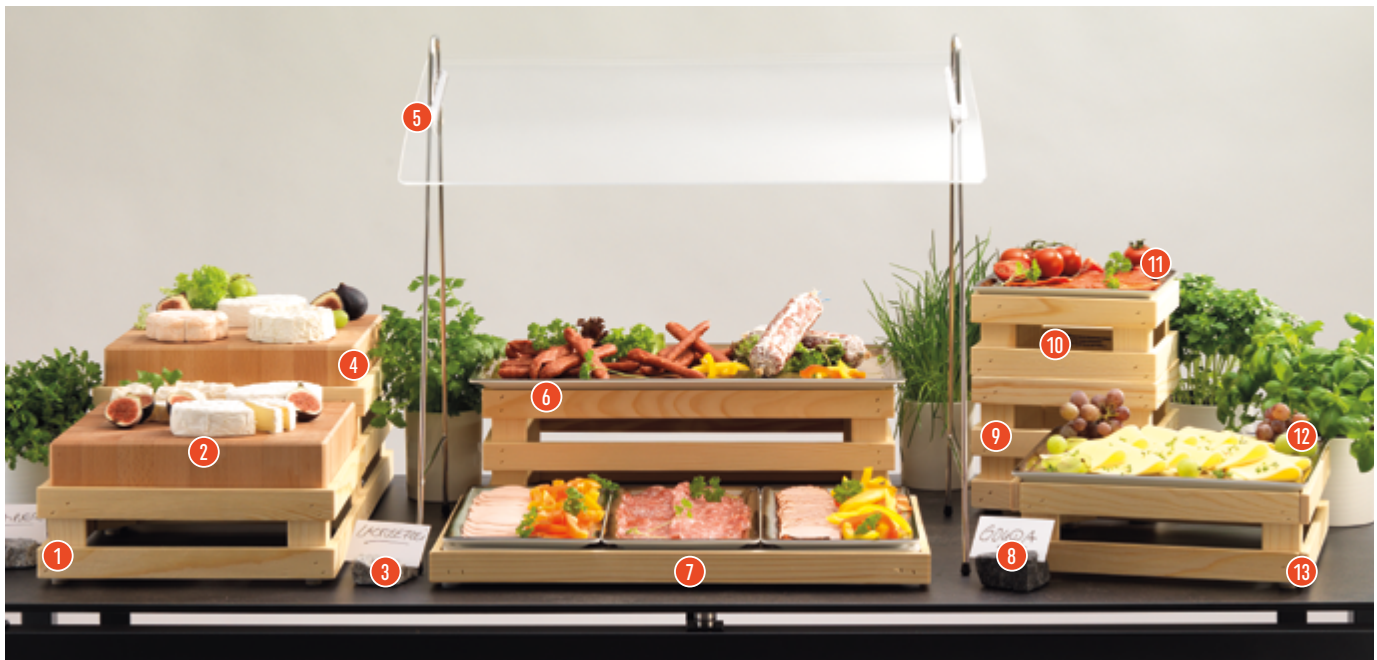

1.	5ST052	13" x 13", 4.1" Natural Wooden Stand	8.	3SH012	Natural Basalt Stone Sign Holder
2.	3ST169	12" x 12" Beech Wood Cheese Board	9.	5ST054	9" x 9", 6.7" Natural Wooden Stand
3.	3SH011	Natural Granite Stone Sign Holder	10.	5ST056	9" x 9", 4.1" Natural Wooden Stand
4.	5ST050	13" x 13", 6.7" Natural Wooden Stand	11.	3P0059	9" x 9" Brown Square Plate
5.	EB 709 E	23.6" Tall Acrylic Glass Hygienic Buffet Guard	12.	3P0058	13" x 13" Brown Square Plate
6.	5ST068	19" x 11", 6.7" Tall Natural Wooden Riser / Stand	13.	5ST052	13" x 13", 4.1" Natural Wooden Stand
7.	RB 649 H	21.7" x 13.6" Wooden Base w/Cooling Cushions